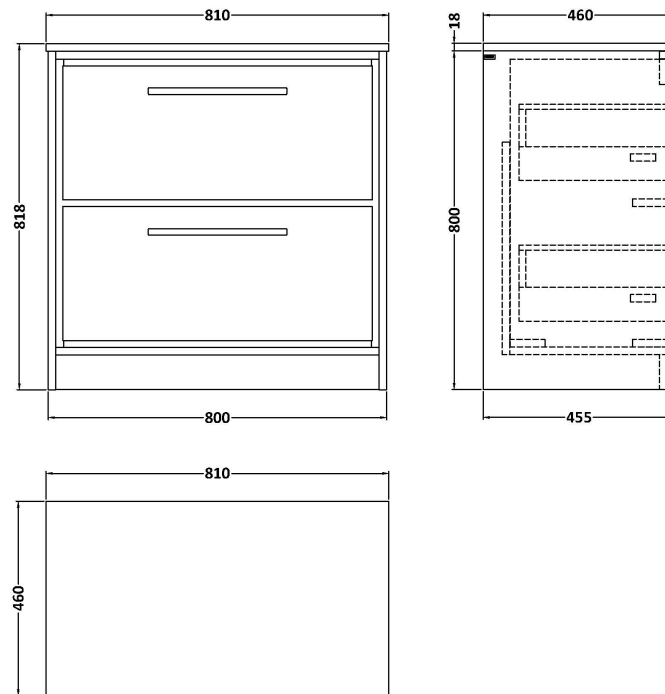

Sales Code: LIL3035CMT

Description: 800 Fs 2-Drawer Unit & Marble Worktop

Packaging Details

Barcode: 5056678488089

Sales Code: LOM98046

Description: 800 Marble Top (810 X 460mm)

Product Dimensions

Height (mm):	18
Width (mm):	810
Depth (mm):	460
Nett Weight (kg):	17.5

Packaging Dimensions

Height (mm):	35
Width (mm):	850
Depth (mm):	500
Gross Weight (kg):	18

Packaging Data

Box Colour:	Brown Cardboard Box
Box Qty:	1
Label Size:	100 x 50
Label Colour:	White Label
Label Qty:	1

Outer Box Dimensions (If Applicable)

Height (mm):	
Width (mm):	
Depth (mm):	
Gross Weight (kg):	
Barcode:	5056678482377

Product Details

Country of Origin:	China
Fitting Instruction:	No
CE & UKCA:	N/A
FSC Certified Materials:	Yes
Colour:	White
Construction Method:	Not Applicable
Construction Type:	Not Applicable
Cabinet Finish:	Not Applicable
Fascia Finish:	Natural Marble
Cabinet Thickness (mm):	
Fascia Thickness (mm):	14
Drawer Included:	Not Applicable
Drawer Type:	Not Applicable
No of Shelves:	0
Hinge Type:	Not Applicable
Hinge Included:	Not Applicable
Adjustable Legs:	Not Applicable
Fixings Included:	No
Handle Style:	Not Applicable
Waste Shroud:	Not Applicable
Handle Included:	Not Applicable
Handle Type:	Not Applicable