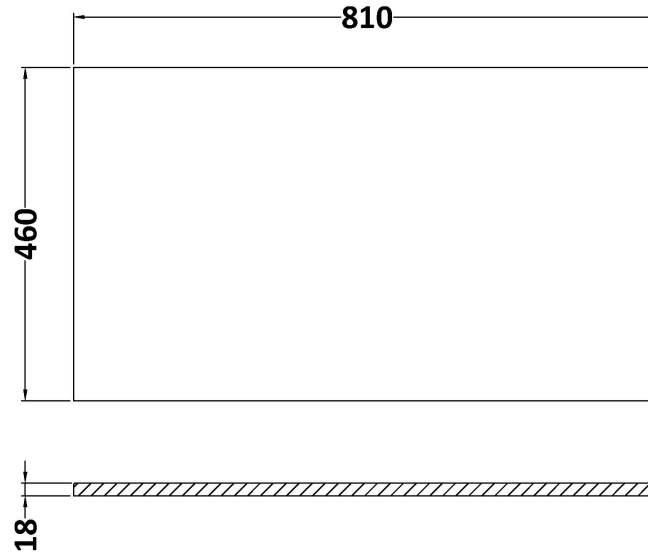

Sales Code: LIL3035CMT

Description: 800 Fs 2-Drawer Unit & Marble Worktop

Packaging Details

Barcode: 5056678488089

Sales Code: LOM98046

Description: 800 Marble Top (810 X 460mm)

Product Dimensions

Height (mm):	18
Width (mm):	810
Depth (mm):	460
Nett Weight (kg):	17.5

Packaging Dimensions

Height (mm):	35
Width (mm):	850
Depth (mm):	500
Gross Weight (kg):	18

Packaging Data

Box Colour:	Brown Cardboard Box
Box Qty:	1
Label Size:	100 x 50
Label Colour:	White Label
Label Qty:	1

Outer Box Dimensions (If Applicable)

Height (mm):	
Width (mm):	
Depth (mm):	
Gross Weight (kg):	
Barcode:	5056678482377

Product Details

Country of Origin:	China
Fitting Instruction:	No
CE & UKCA:	N/A
FSC Certified Materials:	Yes
Colour:	White
Construction Method:	Not Applicable
Construction Type:	Not Applicable
Cabinet Finish:	Not Applicable
Fascia Finish:	Natural Marble
Cabinet Thickness (mm):	
Fascia Thickness (mm):	14
Drawer Included:	Not Applicable
Drawer Type:	Not Applicable
No of Shelves:	0
Hinge Type:	Not Applicable
Hinge Included:	Not Applicable
Adjustable Legs:	Not Applicable
Fixings Included:	No
Handle Style:	Not Applicable
Waste Shroud:	Not Applicable
Handle Included:	Not Applicable
Handle Type:	Not Applicable