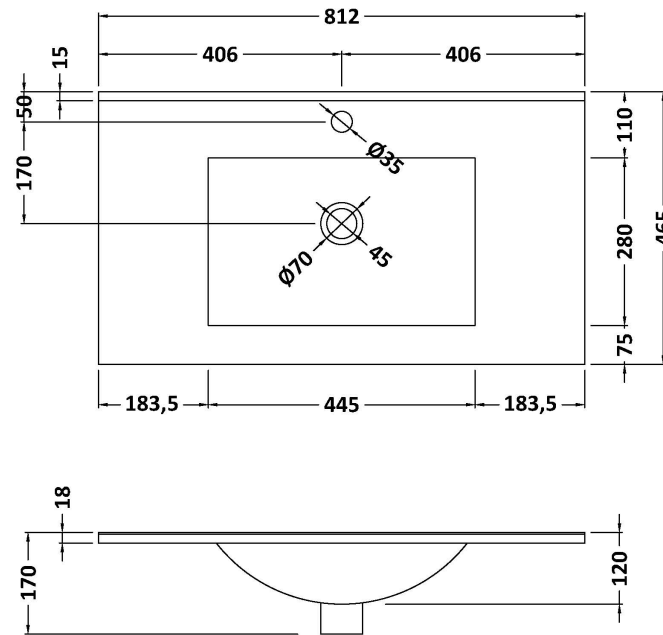

Packaging Dimensions

Height (mm):	470
Width (mm):	832
Depth (mm):	480
Gross Weight (kg):	30.5

Packaging Data

Box Colour:	Brown Cardboard Box - Printed
Box Qty:	0
Label Size:	0 x 0
Label Colour:	White Label
Label Qty:	2

Outer Box Dimensions (If Applicable)

Height (mm):	
Width (mm):	
Depth (mm):	
Gross Weight (kg):	
Barcode:	5056678482636

Product Details

Country of Origin:	China
Fitting Instruction:	No
CE & UKCA:	N/A
FSC Certified Materials:	Yes
Colour:	Brown Casella Oak
Construction Method:	Cam & Wood Dowel
Construction Type:	Rigid
Cabinet Finish:	MFC Textured Woodgrain
Fascia Finish:	MFC Textured Woodgrain
Cabinet Thickness (mm):	16
Fascia Thickness (mm):	18
Drawer Included:	Yes
Drawer Type:	80mm High Metal S/C Inc Galler
No of Shelves:	0
Hinge Type:	Not Applicable
Hinge Included:	Not Applicable
Adjustable Legs:	No, Not Required
Fixings Included:	Yes
Handle Style:	Contemporary
Waste Shroud:	Yes
Handle Included:	Yes, Supplied
Handle Type:	D-Shape

Sales Code: BAST9080E

Description: 800X460mm 1T/H Minimalist Basin Top

Product Dimensions

Height (mm):	18
Width (mm):	812
Depth (mm):	465
Nett Weight (kg):	17

Packaging Dimensions

Height (mm):	195
Width (mm):	825
Depth (mm):	480
Gross Weight (kg):	17.5

Packaging Data

Box Colour:	Brown Cardboard Box - Printed
Box Qty:	1
Label Size:	100 x 50
Label Colour:	White Label
Label Qty:	2

Outer Box Dimensions (If Applicable)

Height (mm):	
Width (mm):	
Depth (mm):	
Gross Weight (kg):	
Barcode:	5056678482742