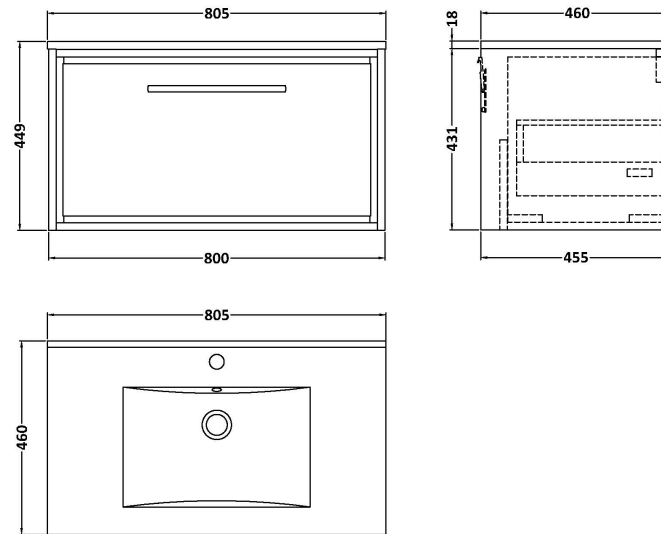

Sales Code: LIL2725C

Description: 800 Wh Single Drawer Unit & Basin 1Th

Packaging Details

Barcode: 5056678486078

Sales Code: NFF2725

Description: 800 Single Drawer Unit (455 Deep)

Product Dimensions

Height (mm):	431
Width (mm):	800
Depth (mm):	455
Nett Weight (kg):	30

Packaging Dimensions

Height (mm):	470
Width (mm):	832
Depth (mm):	480
Gross Weight (kg):	30.5

Packaging Data

Box Colour:	Brown Cardboard Box - Printed
Box Qty:	0
Label Size:	0 x 0
Label Colour:	White Label
Label Qty:	2

Outer Box Dimensions (If Applicable)

Height (mm):	
Width (mm):	
Depth (mm):	
Gross Weight (kg):	
Barcode:	5056678482636

Product Details

Country of Origin:	China
Fitting Instruction:	No
CE & UKCA:	N/A
FSC Certified Materials:	Yes
Colour:	Brown Casella Oak
Construction Method:	Cam & Wood Dowel
Construction Type:	Rigid
Cabinet Finish:	MFC Textured Woodgrain
Fascia Finish:	MFC Textured Woodgrain
Cabinet Thickness (mm):	16
Fascia Thickness (mm):	18
Drawer Included:	Yes
Drawer Type:	80mm High Metal S/C Inc Galler
No of Shelves:	0
Hinge Type:	Not Applicable
Hinge Included:	Not Applicable
Adjustable Legs:	No, Not Required
Fixings Included:	Yes
Handle Style:	Contemporary
Waste Shroud:	Yes
Handle Included:	Yes, Supplied
Handle Type:	D-Shape

Sales Code: BAST9080E

Description: 800X460mm 1T/H Minimalist Basin Top

Product Dimensions

Height (mm):	18
Width (mm):	812
Depth (mm):	465
Nett Weight (kg):	17

Packaging Dimensions

Height (mm):	195
Width (mm):	825
Depth (mm):	480
Gross Weight (kg):	17.5