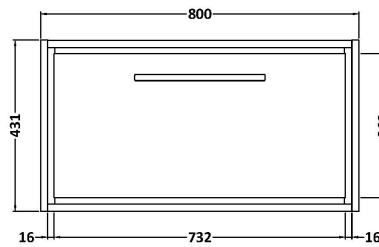

Sales Code: LIL2725C

Description: 800 Wh Single Drawer Unit & Basin 1Th

Packaging Details

Barcode: 5056678486078

Sales Code: NFF2725

Description: 800 Single Drawer Unit (455 Deep)

Product Dimensions

Height (mm):	431
Width (mm):	800
Depth (mm):	455
Nett Weight (kg):	30

Packaging Dimensions

Height (mm):	470
Width (mm):	832
Depth (mm):	480
Gross Weight (kg):	30.5

Packaging Data

Box Colour:	Brown Cardboard Box - Printed
Box Qty:	0
Label Size:	0 x 0
Label Colour:	White Label
Label Qty:	2

Outer Box Dimensions (If Applicable)

Height (mm):	
Width (mm):	
Depth (mm):	
Gross Weight (kg):	
Barcode:	5056678482636

Product Details

Country of Origin:	China
Fitting Instruction:	No
CE & UKCA:	N/A
FSC Certified Materials:	Yes
Colour:	Brown Casella Oak
Construction Method:	Cam & Wood Dowel
Construction Type:	Rigid
Cabinet Finish:	MFC Textured Woodgrain
Fascia Finish:	MFC Textured Woodgrain
Cabinet Thickness (mm):	16
Fascia Thickness (mm):	18
Drawer Included:	Yes
Drawer Type:	80mm High Metal S/C Inc Galler
No of Shelves:	0
Hinge Type:	Not Applicable
Hinge Included:	Not Applicable
Adjustable Legs:	No, Not Required
Fixings Included:	Yes
Handle Style:	Contemporary
Waste Shroud:	Yes
Handle Included:	Yes, Supplied
Handle Type:	D-Shape

Sales Code: BAST9080E

Description: 800X460mm 1T/H Minimalist Basin Top

Product Dimensions

Height (mm):	18
Width (mm):	812
Depth (mm):	465
Nett Weight (kg):	17

Packaging Dimensions

Height (mm):	195
Width (mm):	825
Depth (mm):	480
Gross Weight (kg):	17.5