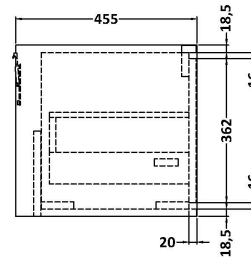

Sales Code: LIL2725C

Description: 800 Wh Single Drawer Unit & Basin 1Th

Packaging Details

Barcode: 5056678486078

Sales Code: NFF2725

Description: 800 Single Drawer Unit (455 Deep)

Product Dimensions

Height (mm):	431
Width (mm):	800
Depth (mm):	455
Nett Weight (kg):	30

Packaging Dimensions

Height (mm):	470
Width (mm):	832
Depth (mm):	480
Gross Weight (kg):	30.5

Packaging Data

Box Colour:	Brown Cardboard Box - Printed
Box Qty:	0
Label Size:	0 x 0
Label Colour:	White Label
Label Qty:	2

Outer Box Dimensions (If Applicable)

Height (mm):	
Width (mm):	
Depth (mm):	
Gross Weight (kg):	
Barcode:	5056678482636

Product Details

Country of Origin:	China
Fitting Instruction:	No
CE & UKCA:	N/A
FSC Certified Materials:	Yes
Colour:	Brown Casella Oak
Construction Method:	Cam & Wood Dowel
Construction Type:	Rigid
Cabinet Finish:	MFC Textured Woodgrain
Fascia Finish:	MFC Textured Woodgrain
Cabinet Thickness (mm):	16
Fascia Thickness (mm):	18
Drawer Included:	Yes
Drawer Type:	80mm High Metal S/C Inc Galler
No of Shelves:	0
Hinge Type:	Not Applicable
Hinge Included:	Not Applicable
Adjustable Legs:	No, Not Required
Fixings Included:	Yes
Handle Style:	Contemporary
Waste Shroud:	Yes
Handle Included:	Yes, Supplied
Handle Type:	D-Shape

Sales Code: BAST9080E

Description: 800X460mm 1T/H Minimalist Basin Top

Product Dimensions

Height (mm):	18
Width (mm):	812
Depth (mm):	465
Nett Weight (kg):	17

Packaging Dimensions

Height (mm):	195
Width (mm):	825
Depth (mm):	480
Gross Weight (kg):	17.5