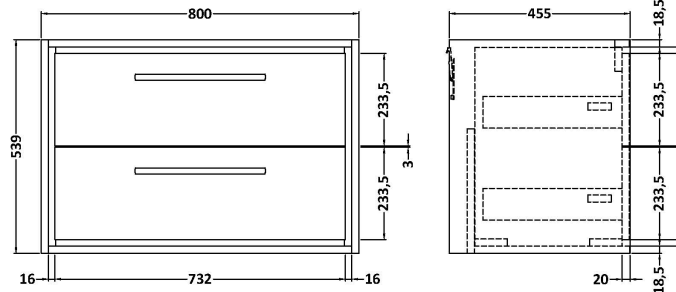

Sales Code: LIL2726C

Description: 800 Wh 2-Drawer Unit & Basin 1Th

Packaging Details

Barcode: 5056678485880

Sales Code: NFF2726

Description: 800 Wh 2-Drawer Unit (455 Deep)

Product Dimensions

Height (mm):	539
Width (mm):	800
Depth (mm):	455
Nett Weight (kg):	39

Packaging Dimensions

Height (mm):	577
Width (mm):	832
Depth (mm):	480
Gross Weight (kg):	39.5

Packaging Data

Box Colour:	Brown Cardboard Box - Printed
Box Qty:	0
Label Size:	0 x 0
Label Colour:	White Label
Label Qty:	2

Outer Box Dimensions (If Applicable)

Height (mm):	
Width (mm):	
Depth (mm):	
Gross Weight (kg):	
Barcode:	5056678485767

Product Details

Country of Origin:	China
Fitting Instruction:	No
CE & UKCA:	N/A
FSC Certified Materials:	Yes
Colour:	Brown Casella Oak
Construction Method:	Cam & Wood Dowel
Construction Type:	Rigid
Cabinet Finish:	MFC Textured Woodgrain
Fascia Finish:	MFC Textured Woodgrain
Cabinet Thickness (mm):	16
Fascia Thickness (mm):	18
Drawer Included:	Yes
Drawer Type:	80mm High Metal S/C Inc Galler
No of Shelves:	0
Hinge Type:	Not Applicable
Hinge Included:	Not Applicable
Adjustable Legs:	No, Not Required
Fixings Included:	Yes
Handle Style:	Contemporary
Waste Shroud:	Yes
Handle Included:	Yes, Supplied
Handle Type:	D-Shape

Sales Code: BAST9080E

Description: 800X460mm 1T/H Minimalist Basin Top

Product Dimensions

Height (mm):	18
Width (mm):	812
Depth (mm):	465
Nett Weight (kg):	17

Packaging Dimensions

Height (mm):	195
Width (mm):	825
Depth (mm):	480
Gross Weight (kg):	17.5