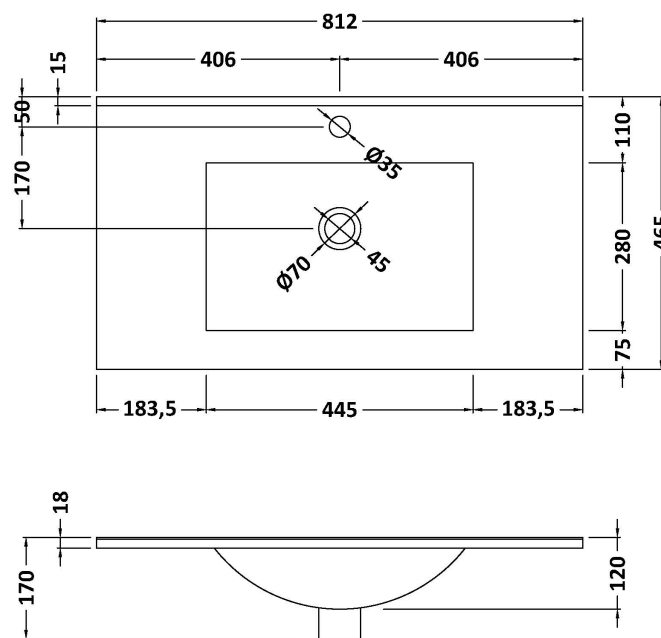

Packaging Dimensions

Height (mm):	577
Width (mm):	832
Depth (mm):	480
Gross Weight (kg):	39.5

Packaging Data

Box Colour:	Brown Cardboard Box - Printed
Box Qty:	0
Label Size:	0 x 0
Label Colour:	White Label
Label Qty:	2

Outer Box Dimensions (If Applicable)

Height (mm):	
Width (mm):	
Depth (mm):	
Gross Weight (kg):	
Barcode:	5056678485767

Product Details

Country of Origin:	China
Fitting Instruction:	No
CE & UKCA:	N/A
FSC Certified Materials:	Yes
Colour:	Brown Casella Oak
Construction Method:	Cam & Wood Dowel
Construction Type:	Rigid
Cabinet Finish:	MFC Textured Woodgrain
Fascia Finish:	MFC Textured Woodgrain
Cabinet Thickness (mm):	16
Fascia Thickness (mm):	18
Drawer Included:	Yes
Drawer Type:	80mm High Metal S/C Inc Galler
No of Shelves:	0
Hinge Type:	Not Applicable
Hinge Included:	Not Applicable
Adjustable Legs:	No, Not Required
Fixings Included:	Yes
Handle Style:	Contemporary
Waste Shroud:	Yes
Handle Included:	Yes, Supplied
Handle Type:	D-Shape

Sales Code: BAST9080E

Description: 800X460mm 1T/H Minimalist Basin Top

Product Dimensions

Height (mm):	18
Width (mm):	812
Depth (mm):	465
Nett Weight (kg):	17

Packaging Dimensions

Height (mm):	195
Width (mm):	825
Depth (mm):	480
Gross Weight (kg):	17.5

Packaging Data

Box Colour:	Brown Cardboard Box - Printed
Box Qty:	1
Label Size:	100 x 50
Label Colour:	White Label
Label Qty:	2

Outer Box Dimensions (If Applicable)

Height (mm):	
Width (mm):	
Depth (mm):	
Gross Weight (kg):	
Barcode:	5056678482742