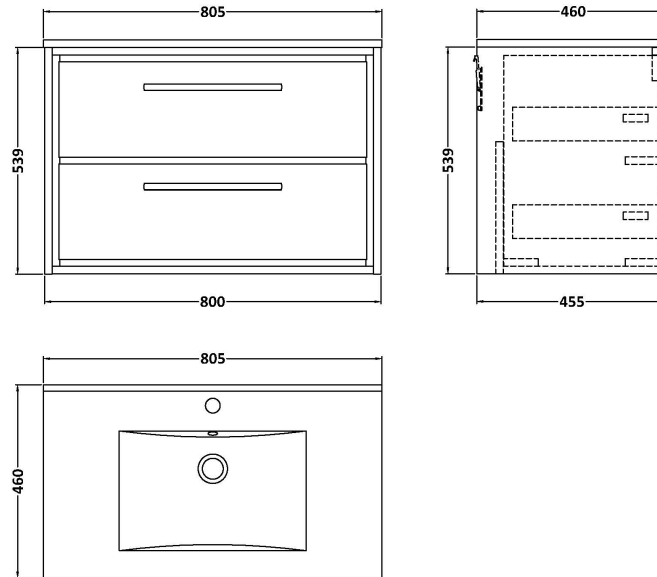

Sales Code: LIL2726C

Description: 800 Wh 2-Drawer Unit & Basin 1Th

Packaging Details

Barcode: 5056678485880

Sales Code: NFF2726

Description: 800 Wh 2-Drawer Unit (455 Deep)

Product Dimensions

Height (mm):	539
Width (mm):	800
Depth (mm):	455
Nett Weight (kg):	39

Packaging Dimensions

Height (mm):	577
Width (mm):	832
Depth (mm):	480
Gross Weight (kg):	39.5

Packaging Data

Box Colour:	Brown Cardboard Box - Printed
Box Qty:	0
Label Size:	0 x 0
Label Colour:	White Label
Label Qty:	2

Outer Box Dimensions (If Applicable)

Height (mm):	
Width (mm):	
Depth (mm):	
Gross Weight (kg):	
Barcode:	5056678485767

Product Details

Country of Origin:	China
Fitting Instruction:	No
CE & UKCA:	N/A
FSC Certified Materials:	Yes
Colour:	Brown Casella Oak
Construction Method:	Cam & Wood Dowel
Construction Type:	Rigid
Cabinet Finish:	MFC Textured Woodgrain
Fascia Finish:	MFC Textured Woodgrain
Cabinet Thickness (mm):	16
Fascia Thickness (mm):	18
Drawer Included:	Yes
Drawer Type:	80mm High Metal S/C Inc Galler
No of Shelves:	0
Hinge Type:	Not Applicable
Hinge Included:	Not Applicable
Adjustable Legs:	No, Not Required
Fixings Included:	Yes
Handle Style:	Contemporary
Waste Shroud:	Yes
Handle Included:	Yes, Supplied
Handle Type:	D-Shape

Sales Code: BAST9080E

Description: 800X460mm 1T/H Minimalist Basin Top

Product Dimensions

Height (mm):	18
Width (mm):	812
Depth (mm):	465
Nett Weight (kg):	17

Packaging Dimensions

Height (mm):	195
Width (mm):	825
Depth (mm):	480
Gross Weight (kg):	17.5