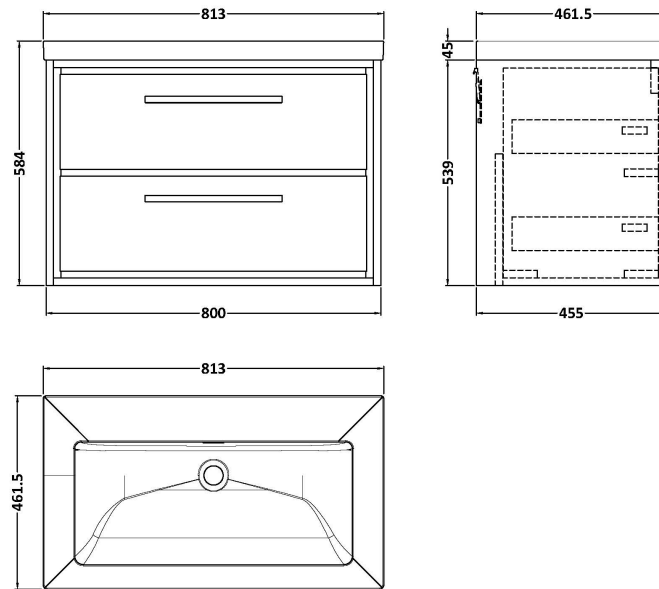

### Packaging Details

Barcode: 5056678487396

**Sales Code:** NFF2726

**Description:** 800 Wh 2-Drawer Unit (455 Deep)

**Product Dimensions**

Height (mm):	539
Width (mm):	800
Depth (mm):	455
Nett Weight (kg):	39

**Packaging Dimensions**

Height (mm):	577
Width (mm):	832
Depth (mm):	480
Gross Weight (kg):	39.5

**Packaging Data**

Box Colour:	Brown Cardboard Box - Printed
Box Qty:	0
Label Size:	0 x 0
Label Colour:	White Label
Label Qty:	2

### Product Dimensions

Height (mm):	45
Width (mm):	813
Depth (mm):	461
Nett Weight (kg):	22.2

### Packaging Dimensions

Height (mm):	490
Width (mm):	850
Depth (mm):	220
Gross Weight (kg):	22.5