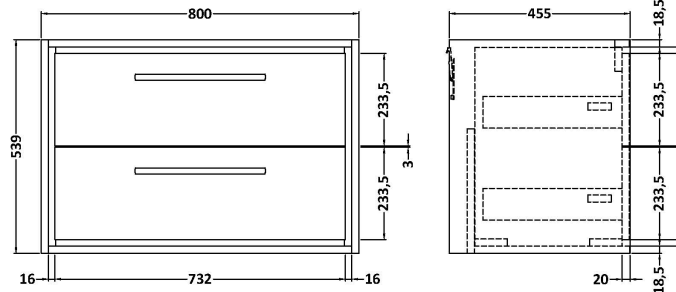

### Packaging Details

Barcode: 5056678487396

**Sales Code:** NFF2726

**Description:** 800 Wh 2-Drawer Unit (455 Deep)

**Product Dimensions**

Height (mm):	539
Width (mm):	800
Depth (mm):	455
Nett Weight (kg):	39

**Packaging Dimensions**

Height (mm):	577
Width (mm):	832
Depth (mm):	480
Gross Weight (kg):	39.5

**Packaging Data**

Box Colour:	Brown Cardboard Box - Printed
Box Qty:	0
Label Size:	0 x 0
Label Colour:	White Label
Label Qty:	2

### Product Dimensions

Height (mm):	45
Width (mm):	813
Depth (mm):	461
Nett Weight (kg):	22.2

### Packaging Dimensions

Height (mm):	490
Width (mm):	850
Depth (mm):	220
Gross Weight (kg):	22.5