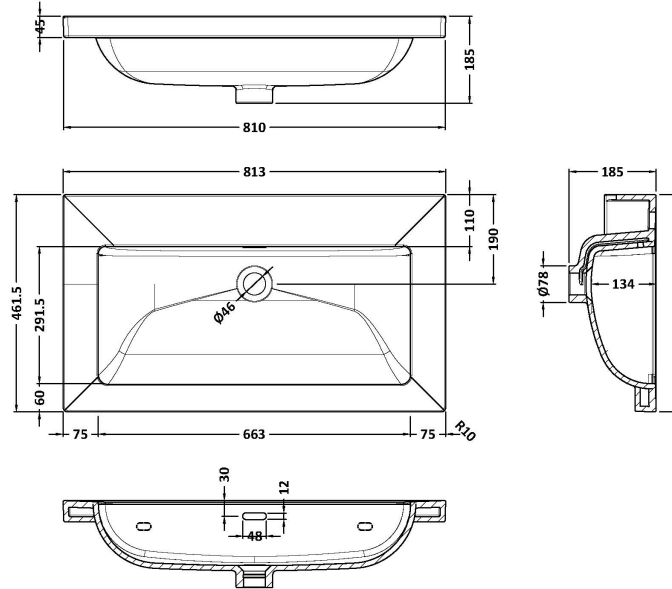

**Packaging Dimensions**

Height (mm):	577
Width (mm):	832
Depth (mm):	480
Gross Weight (kg):	39.5

**Packaging Data**

Box Colour:	Brown Cardboard Box - Printed
Box Qty:	0
Label Size:	0 x 0
Label Colour:	White Label
Label Qty:	2

**Outer Box Dimensions (If Applicable)**

Height (mm):	
Width (mm):	
Depth (mm):	
Gross Weight (kg):	
Barcode:	5056678485767

**Product Details**

Country of Origin:	China
Fitting Instruction:	No
CE & UKCA:	N/A
FSC Certified Materials:	Yes
Colour:	Brown Casella Oak
Construction Method:	Cam & Wood Dowel
Construction Type:	Rigid
Cabinet Finish:	MFC Textured Woodgrain
Fascia Finish:	MFC Textured Woodgrain
Cabinet Thickness (mm):	16
Fascia Thickness (mm):	18
Drawer Included:	Yes
Drawer Type:	80mm High Metal S/C Inc Galler
No of Shelves:	0
Hinge Type:	Not Applicable
Hinge Included:	Not Applicable
Adjustable Legs:	No, Not Required
Fixings Included:	Yes
Handle Style:	Contemporary
Waste Shroud:	Yes
Handle Included:	Yes, Supplied
Handle Type:	D-Shape

### Product Dimensions

Height (mm):	45
Width (mm):	813
Depth (mm):	461
Nett Weight (kg):	22.2

### Packaging Dimensions

Height (mm):	490
Width (mm):	850
Depth (mm):	220
Gross Weight (kg):	22.5