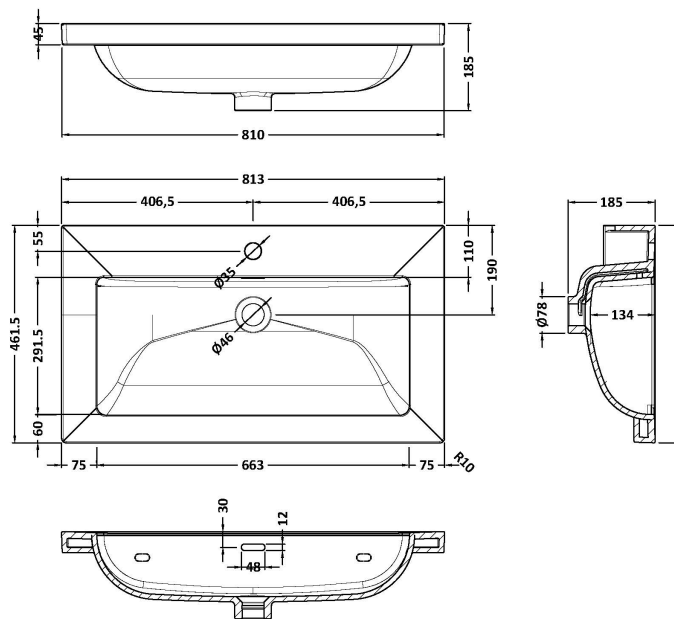

Packaging Dimensions

Height (mm):	577
Width (mm):	832
Depth (mm):	480
Gross Weight (kg):	39.5

Packaging Data

Box Colour:	Brown Cardboard Box - Printed
Box Qty:	0
Label Size:	0 x 0
Label Colour:	White Label
Label Qty:	2

Outer Box Dimensions (If Applicable)

Height (mm):	
Width (mm):	
Depth (mm):	
Gross Weight (kg):	
Barcode:	5056678485767

Product Details

Country of Origin:	China
Fitting Instruction:	No
CE & UKCA:	N/A
FSC Certified Materials:	Yes
Colour:	Brown Casella Oak
Construction Method:	Cam & Wood Dowel
Construction Type:	Rigid
Cabinet Finish:	MFC Textured Woodgrain
Fascia Finish:	MFC Textured Woodgrain
Cabinet Thickness (mm):	16
Fascia Thickness (mm):	18
Drawer Included:	Yes
Drawer Type:	80mm High Metal S/C Inc Galler
No of Shelves:	0
Hinge Type:	Not Applicable
Hinge Included:	Not Applicable
Adjustable Legs:	No, Not Required
Fixings Included:	Yes
Handle Style:	Contemporary
Waste Shroud:	Yes
Handle Included:	Yes, Supplied
Handle Type:	D-Shape

Sales Code: CBM605

Description: 800 X 460 Contemporary Basin 1Th

Product Dimensions

Height (mm):	45
Width (mm):	813
Depth (mm):	461
Nett Weight (kg):	22.2

Packaging Dimensions

Height (mm):	490
Width (mm):	850
Depth (mm):	220
Gross Weight (kg):	22.5

Packaging Data

Box Colour:	Brown Cardboard Box - Printed
Box Qty:	1
Label Size:	100 x 50
Label Colour:	White Label
Label Qty:	2

Outer Box Dimensions (If Applicable)

Height (mm):	
Width (mm):	
Depth (mm):	
Gross Weight (kg):	
Barcode:	5056678485262