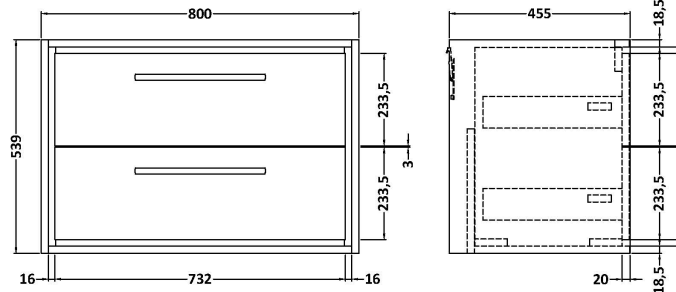

Sales Code: LIL2726L

Description: 800 Wh 2-Drawer Unit & Basin 1Th

Packaging Details

Barcode: 5056678487488

Sales Code: NFF2726

Description: 800 Wh 2-Drawer Unit (455 Deep)

Product Dimensions

Height (mm):	539
Width (mm):	800
Depth (mm):	455
Nett Weight (kg):	39

Packaging Dimensions

Height (mm):	577
Width (mm):	832
Depth (mm):	480
Gross Weight (kg):	39.5

Packaging Data

Box Colour:	Brown Cardboard Box - Printed
Box Qty:	0
Label Size:	0 x 0
Label Colour:	White Label
Label Qty:	2

Outer Box Dimensions (If Applicable)

Height (mm):	
Width (mm):	
Depth (mm):	
Gross Weight (kg):	
Barcode:	5056678485767

Product Details

Country of Origin:	China
Fitting Instruction:	No
CE & UKCA:	N/A
FSC Certified Materials:	Yes
Colour:	Brown Casella Oak
Construction Method:	Cam & Wood Dowel
Construction Type:	Rigid
Cabinet Finish:	MFC Textured Woodgrain
Fascia Finish:	MFC Textured Woodgrain
Cabinet Thickness (mm):	16
Fascia Thickness (mm):	18
Drawer Included:	Yes
Drawer Type:	80mm High Metal S/C Inc Galler
No of Shelves:	0
Hinge Type:	Not Applicable
Hinge Included:	Not Applicable
Adjustable Legs:	No, Not Required
Fixings Included:	Yes
Handle Style:	Contemporary
Waste Shroud:	Yes
Handle Included:	Yes, Supplied
Handle Type:	D-Shape

Sales Code: CBM605

Description: 800 X 460 Contemporary Basin 1Th

Product Dimensions

Height (mm):	45
Width (mm):	813
Depth (mm):	461
Nett Weight (kg):	22.2

Packaging Dimensions

Height (mm):	490
Width (mm):	850
Depth (mm):	220
Gross Weight (kg):	22.5