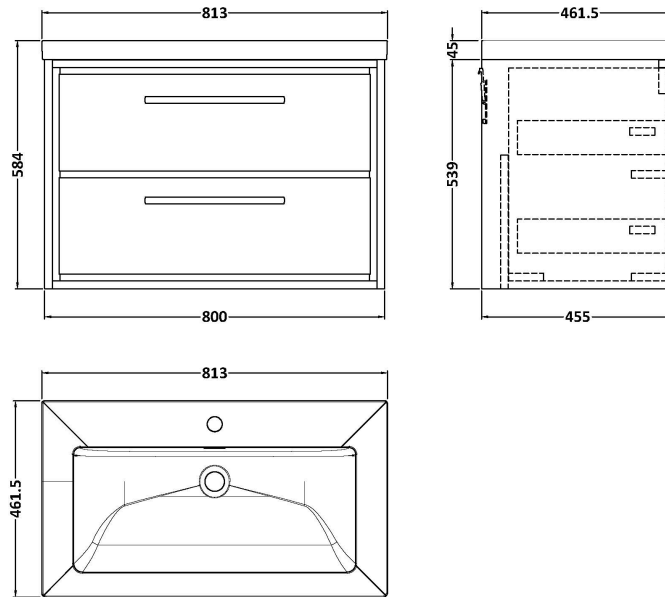

Sales Code: LIL2726L

Description: 800 Wh 2-Drawer Unit & Basin 1Th

Packaging Details

Barcode: 5056678487488

Sales Code: NFF2726

Description: 800 Wh 2-Drawer Unit (455 Deep)

Product Dimensions

Height (mm):	539
Width (mm):	800
Depth (mm):	455
Nett Weight (kg):	39

Packaging Dimensions

Height (mm):	577
Width (mm):	832
Depth (mm):	480
Gross Weight (kg):	39.5

Packaging Data

Box Colour:	Brown Cardboard Box - Printed
Box Qty:	0
Label Size:	0 x 0
Label Colour:	White Label
Label Qty:	2

Outer Box Dimensions (If Applicable)

Height (mm):	
Width (mm):	
Depth (mm):	
Gross Weight (kg):	
Barcode:	5056678485767

Product Details

Country of Origin:	China
Fitting Instruction:	No
CE & UKCA:	N/A
FSC Certified Materials:	Yes
Colour:	Brown Casella Oak
Construction Method:	Cam & Wood Dowel
Construction Type:	Rigid
Cabinet Finish:	MFC Textured Woodgrain
Fascia Finish:	MFC Textured Woodgrain
Cabinet Thickness (mm):	16
Fascia Thickness (mm):	18
Drawer Included:	Yes
Drawer Type:	80mm High Metal S/C Inc Galler
No of Shelves:	0
Hinge Type:	Not Applicable
Hinge Included:	Not Applicable
Adjustable Legs:	No, Not Required
Fixings Included:	Yes
Handle Style:	Contemporary
Waste Shroud:	Yes
Handle Included:	Yes, Supplied
Handle Type:	D-Shape

Sales Code: CBM605

Description: 800 X 460 Contemporary Basin 1Th

Product Dimensions

Height (mm):	45
Width (mm):	813
Depth (mm):	461
Nett Weight (kg):	22.2

Packaging Dimensions

Height (mm):	490
Width (mm):	850
Depth (mm):	220
Gross Weight (kg):	22.5