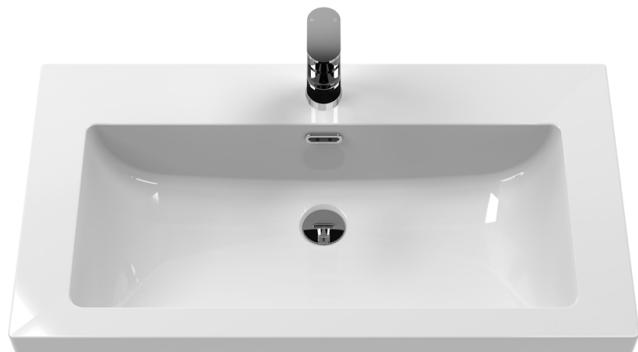

Sales Code: LIL2726L

Description: 800 Wh 2-Drawer Unit & Basin 1Th

Packaging Details

Barcode: 5056678487488

Sales Code: NFF2726

Description: 800 Wh 2-Drawer Unit (455 Deep)

Product Dimensions

Height (mm):	539
Width (mm):	800
Depth (mm):	455
Nett Weight (kg):	39

Outer Box Dimensions (If Applicable)

Height (mm):	
Width (mm):	
Depth (mm):	
Gross Weight (kg):	
Barcode:	5056678485767

Product Details

Country of Origin:	China
Fitting Instruction:	No
CE & UKCA:	N/A
FSC Certified Materials:	Yes
Colour:	Brown Casella Oak
Construction Method:	Cam & Wood Dowel
Construction Type:	Rigid
Cabinet Finish:	MFC Textured Woodgrain
Fascia Finish:	MFC Textured Woodgrain
Cabinet Thickness (mm):	16
Fascia Thickness (mm):	18
Drawer Included:	Yes
Drawer Type:	80mm High Metal S/C Inc Galler
No of Shelves:	0
Hinge Type:	Not Applicable
Hinge Included:	Not Applicable
Adjustable Legs:	No, Not Required
Fixings Included:	Yes
Handle Style:	Contemporary
Waste Shroud:	Yes
Handle Included:	Yes, Supplied
Handle Type:	D-Shape

Sales Code: CBM605

Description: 800 X 460 Contemporary Basin 1Th

Product Dimensions

Height (mm):	45
Width (mm):	813
Depth (mm):	461
Nett Weight (kg):	22.2

Packaging Dimensions

Height (mm):	490
Width (mm):	850
Depth (mm):	220
Gross Weight (kg):	22.5