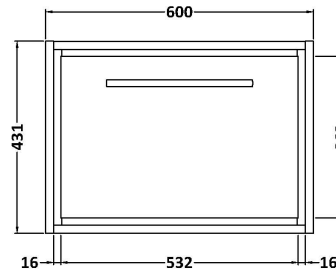

Sales Code: LIL3022M

Description: 600 Wh Single Drawer Unit & Basin 3Th

Packaging Details

Barcode: 5056678487327

Sales Code: NFF3022

Description: 600 Single Drawer Unit (455 Deep)

Product Dimensions

Height (mm):	431
Width (mm):	600
Depth (mm):	455
Nett Weight (kg):	22.5

Packaging Dimensions

Height (mm):	470
Width (mm):	632
Depth (mm):	480
Gross Weight (kg):	23

Packaging Data

Box Colour:	Brown Cardboard Box - Printed
Box Qty:	0
Label Size:	0 x 0
Label Colour:	White Label
Label Qty:	2

Outer Box Dimensions (If Applicable)

Height (mm):	
Width (mm):	
Depth (mm):	
Gross Weight (kg):	
Barcode:	5056678482599

Product Details

Country of Origin:	China
Fitting Instruction:	No
CE & UKCA:	N/A
FSC Certified Materials:	Yes
Colour:	Bleached Cuneo Oak
Construction Method:	Cam & Wood Dowel
Construction Type:	Rigid
Cabinet Finish:	MFC Textured Woodgrain
Fascia Finish:	MFC Textured Woodgrain
Cabinet Thickness (mm):	18
Fascia Thickness (mm):	18
Drawer Included:	Yes
Drawer Type:	80mm High Metal S/C Inc Galler
No of Shelves:	0
Hinge Type:	Not Applicable
Hinge Included:	Not Applicable
Adjustable Legs:	No, Not Required
Fixings Included:	Yes
Handle Style:	Contemporary
Waste Shroud:	Yes
Handle Included:	Yes, Supplied
Handle Type:	D-Shape

Sales Code: CBM633

Description: 600 X 460 Contemporary Basin 3Th

Product Dimensions

Height (mm):	45
Width (mm):	613
Depth (mm):	461
Nett Weight (kg):	17

Packaging Dimensions

Height (mm):	490
Width (mm):	650
Depth (mm):	220
Gross Weight (kg):	17.3