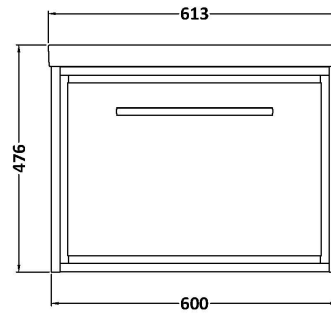

Sales Code: LIL3022M

Description: 600 Wh Single Drawer Unit & Basin 3Th

Packaging Details

Barcode: 5056678487327

Sales Code: NFF3022

Description: 600 Single Drawer Unit (455 Deep)

Product Dimensions

Height (mm):	431
Width (mm):	600
Depth (mm):	455
Nett Weight (kg):	22.5

Packaging Dimensions

Height (mm):	470
Width (mm):	632
Depth (mm):	480
Gross Weight (kg):	23

Packaging Data

Box Colour:	Brown Cardboard Box - Printed
Box Qty:	0
Label Size:	0 x 0
Label Colour:	White Label
Label Qty:	2

Outer Box Dimensions (If Applicable)

Height (mm):	
Width (mm):	
Depth (mm):	
Gross Weight (kg):	
Barcode:	5056678482599

Product Details

Country of Origin:	China
Fitting Instruction:	No
CE & UKCA:	N/A
FSC Certified Materials:	Yes
Colour:	Bleached Cuneo Oak
Construction Method:	Cam & Wood Dowel
Construction Type:	Rigid
Cabinet Finish:	MFC Textured Woodgrain
Fascia Finish:	MFC Textured Woodgrain
Cabinet Thickness (mm):	18
Fascia Thickness (mm):	18
Drawer Included:	Yes
Drawer Type:	80mm High Metal S/C Inc Galler
No of Shelves:	0
Hinge Type:	Not Applicable
Hinge Included:	Not Applicable
Adjustable Legs:	No, Not Required
Fixings Included:	Yes
Handle Style:	Contemporary
Waste Shroud:	Yes
Handle Included:	Yes, Supplied
Handle Type:	D-Shape

Sales Code: CBM633

Description: 600 X 460 Contemporary Basin 3Th

Product Dimensions

Height (mm):	45
Width (mm):	613
Depth (mm):	461
Nett Weight (kg):	17

Packaging Dimensions

Height (mm):	490
Width (mm):	650
Depth (mm):	220
Gross Weight (kg):	17.3