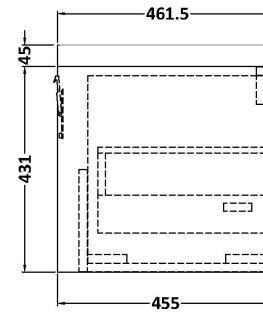

Sales Code: LIL3022M

Description: 600 Wh Single Drawer Unit & Basin 3Th

Packaging Details

Barcode: 5056678487327

Sales Code: NFF3022

Description: 600 Single Drawer Unit (455 Deep)

Product Dimensions

Height (mm):	431
Width (mm):	600
Depth (mm):	455
Nett Weight (kg):	22.5

Packaging Dimensions

Height (mm):	470
Width (mm):	632
Depth (mm):	480
Gross Weight (kg):	23

Packaging Data

Box Colour:	Brown Cardboard Box - Printed
Box Qty:	0
Label Size:	0 x 0
Label Colour:	White Label
Label Qty:	2

Outer Box Dimensions (If Applicable)

Height (mm):	
Width (mm):	
Depth (mm):	
Gross Weight (kg):	
Barcode:	5056678482599

Product Details

Country of Origin:	China
Fitting Instruction:	No
CE & UKCA:	N/A
FSC Certified Materials:	Yes
Colour:	Bleached Cuneo Oak
Construction Method:	Cam & Wood Dowel
Construction Type:	Rigid
Cabinet Finish:	MFC Textured Woodgrain
Fascia Finish:	MFC Textured Woodgrain
Cabinet Thickness (mm):	18
Fascia Thickness (mm):	18
Drawer Included:	Yes
Drawer Type:	80mm High Metal S/C Inc Galler
No of Shelves:	0
Hinge Type:	Not Applicable
Hinge Included:	Not Applicable
Adjustable Legs:	No, Not Required
Fixings Included:	Yes
Handle Style:	Contemporary
Waste Shroud:	Yes
Handle Included:	Yes, Supplied
Handle Type:	D-Shape

Sales Code: CBM633

Description: 600 X 460 Contemporary Basin 3Th

Product Dimensions

Height (mm):	45
Width (mm):	613
Depth (mm):	461
Nett Weight (kg):	17

Packaging Dimensions

Height (mm):	490
Width (mm):	650
Depth (mm):	220
Gross Weight (kg):	17.3