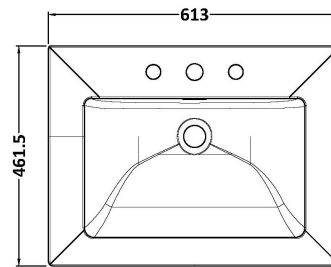

Sales Code: LIL3022M

Description: 600 Wh Single Drawer Unit & Basin 3Th

Packaging Details

Barcode: 5056678487327

Sales Code: NFF3022

Description: 600 Single Drawer Unit (455 Deep)

Product Dimensions

Height (mm):	431
Width (mm):	600
Depth (mm):	455
Nett Weight (kg):	22.5

Packaging Dimensions

Height (mm):	470
Width (mm):	632
Depth (mm):	480
Gross Weight (kg):	23

Packaging Data

Box Colour:	Brown Cardboard Box - Printed
Box Qty:	0
Label Size:	0 x 0
Label Colour:	White Label
Label Qty:	2

Outer Box Dimensions (If Applicable)

Height (mm):	
Width (mm):	
Depth (mm):	
Gross Weight (kg):	
Barcode:	5056678482599

Product Details

Country of Origin:	China
Fitting Instruction:	No
CE & UKCA:	N/A
FSC Certified Materials:	Yes
Colour:	Bleached Cuneo Oak
Construction Method:	Cam & Wood Dowel
Construction Type:	Rigid
Cabinet Finish:	MFC Textured Woodgrain
Fascia Finish:	MFC Textured Woodgrain
Cabinet Thickness (mm):	18
Fascia Thickness (mm):	18
Drawer Included:	Yes
Drawer Type:	80mm High Metal S/C Inc Galler
No of Shelves:	0
Hinge Type:	Not Applicable
Hinge Included:	Not Applicable
Adjustable Legs:	No, Not Required
Fixings Included:	Yes
Handle Style:	Contemporary
Waste Shroud:	Yes
Handle Included:	Yes, Supplied
Handle Type:	D-Shape

Sales Code: CBM633

Description: 600 X 460 Contemporary Basin 3Th

Product Dimensions

Height (mm):	45
Width (mm):	613
Depth (mm):	461
Nett Weight (kg):	17

Packaging Dimensions

Height (mm):	490
Width (mm):	650
Depth (mm):	220
Gross Weight (kg):	17.3