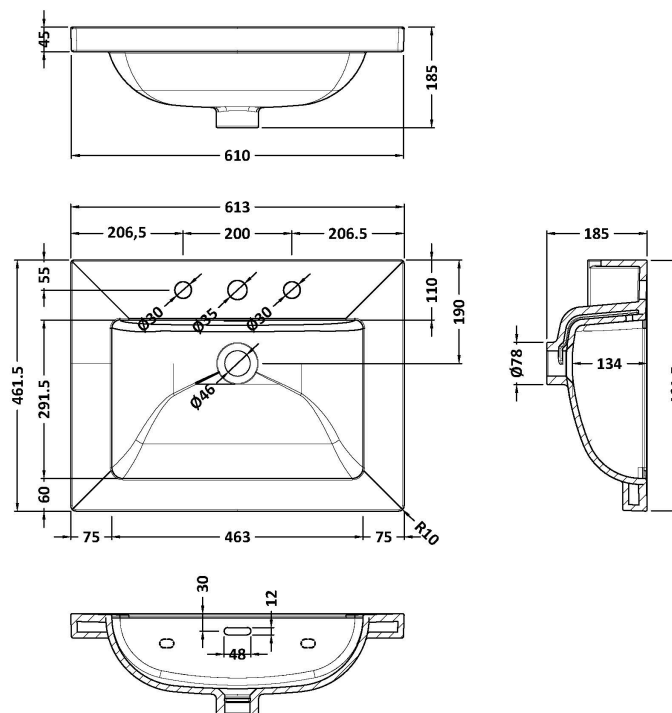

Packaging Dimensions

Height (mm):	470
Width (mm):	632
Depth (mm):	480
Gross Weight (kg):	23

Packaging Data

Box Colour:	Brown Cardboard Box - Printed
Box Qty:	0
Label Size:	0 x 0
Label Colour:	White Label
Label Qty:	2

Outer Box Dimensions (If Applicable)

Height (mm):	
Width (mm):	
Depth (mm):	
Gross Weight (kg):	
Barcode:	5056678482599

Product Details

Country of Origin:	China
Fitting Instruction:	No
CE & UKCA:	N/A
FSC Certified Materials:	Yes
Colour:	Bleached Cuneo Oak
Construction Method:	Cam & Wood Dowel
Construction Type:	Rigid
Cabinet Finish:	MFC Textured Woodgrain
Fascia Finish:	MFC Textured Woodgrain
Cabinet Thickness (mm):	18
Fascia Thickness (mm):	18
Drawer Included:	Yes
Drawer Type:	80mm High Metal S/C Inc Galler
No of Shelves:	0
Hinge Type:	Not Applicable
Hinge Included:	Not Applicable
Adjustable Legs:	No, Not Required
Fixings Included:	Yes
Handle Style:	Contemporary
Waste Shroud:	Yes
Handle Included:	Yes, Supplied
Handle Type:	D-Shape

Sales Code: CBM633

Description: 600 X 460 Contemporary Basin 3Th

Product Dimensions

Height (mm):	45
Width (mm):	613
Depth (mm):	461
Nett Weight (kg):	17

Packaging Dimensions

Height (mm):	490
Width (mm):	650
Depth (mm):	220
Gross Weight (kg):	17.3

Packaging Data

Box Colour:	Brown Cardboard Box - Printed
Box Qty:	1
Label Size:	100 x 50
Label Colour:	White Label
Label Qty:	2

Outer Box Dimensions (If Applicable)

Height (mm):	
Width (mm):	
Depth (mm):	
Gross Weight (kg):	
Barcode:	5056678485248