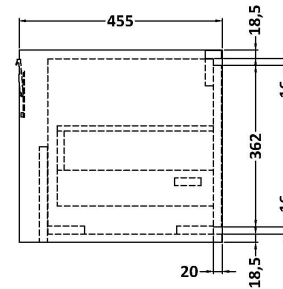

Sales Code: LIL3022M

Description: 600 Wh Single Drawer Unit & Basin 3Th

Packaging Details

Barcode: 5056678487327

Sales Code: NFF3022

Description: 600 Single Drawer Unit (455 Deep)

Product Dimensions

Height (mm):	431
Width (mm):	600
Depth (mm):	455
Nett Weight (kg):	22.5

Packaging Dimensions

Height (mm):	470
Width (mm):	632
Depth (mm):	480
Gross Weight (kg):	23

Packaging Data

Box Colour:	Brown Cardboard Box - Printed
Box Qty:	0
Label Size:	0 x 0
Label Colour:	White Label
Label Qty:	2

Outer Box Dimensions (If Applicable)

Height (mm):	
Width (mm):	
Depth (mm):	
Gross Weight (kg):	
Barcode:	5056678482599

Product Details

Country of Origin:	China
Fitting Instruction:	No
CE & UKCA:	N/A
FSC Certified Materials:	Yes
Colour:	Bleached Cuneo Oak
Construction Method:	Cam & Wood Dowel
Construction Type:	Rigid
Cabinet Finish:	MFC Textured Woodgrain
Fascia Finish:	MFC Textured Woodgrain
Cabinet Thickness (mm):	18
Fascia Thickness (mm):	18
Drawer Included:	Yes
Drawer Type:	80mm High Metal S/C Inc Galler
No of Shelves:	0
Hinge Type:	Not Applicable
Hinge Included:	Not Applicable
Adjustable Legs:	No, Not Required
Fixings Included:	Yes
Handle Style:	Contemporary
Waste Shroud:	Yes
Handle Included:	Yes, Supplied
Handle Type:	D-Shape

Sales Code: CBM633

Description: 600 X 460 Contemporary Basin 3Th

Product Dimensions

Height (mm):	45
Width (mm):	613
Depth (mm):	461
Nett Weight (kg):	17

Packaging Dimensions

Height (mm):	490
Width (mm):	650
Depth (mm):	220
Gross Weight (kg):	17.3