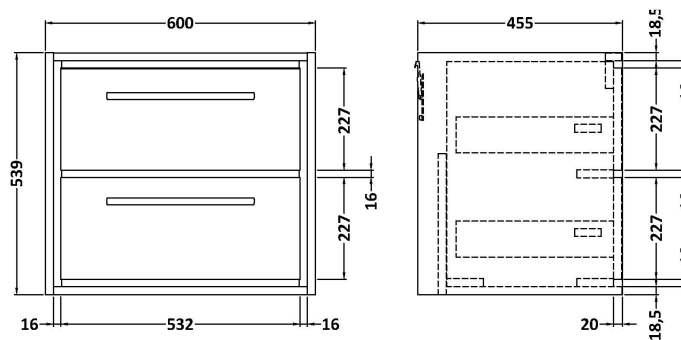

Sales Code: LIL3024M

Description: 600 Wh 2-Drawer Unit & Basin 3Th

Packaging Details

Barcode: 5056678487297

Sales Code: NFF3024

Description: 600 Wh 2 Drawer Unit (455 Deep)

Product Dimensions

Height (mm):	539
Width (mm):	600
Depth (mm):	455
Nett Weight (kg):	29

Packaging Dimensions

Height (mm):	577
Width (mm):	632
Depth (mm):	480
Gross Weight (kg):	29.5

Packaging Data

Box Colour:	Brown Cardboard Box - Printed
Box Qty:	0
Label Size:	0 x 0
Label Colour:	White Label
Label Qty:	2

Outer Box Dimensions (If Applicable)

Height (mm):	
Width (mm):	
Depth (mm):	
Gross Weight (kg):	
Barcode:	5056678485729

Product Details

Country of Origin:	China
Fitting Instruction:	No
CE & UKCA:	N/A
FSC Certified Materials:	Yes
Colour:	Bleached Cuneo Oak
Construction Method:	Cam & Wood Dowel
Construction Type:	Rigid
Cabinet Finish:	MFC Textured Woodgrain
Fascia Finish:	MFC Textured Woodgrain
Cabinet Thickness (mm):	18
Fascia Thickness (mm):	18
Drawer Included:	Yes
Drawer Type:	80mm High Metal S/C Inc Galler
No of Shelves:	0
Hinge Type:	Not Applicable
Hinge Included:	Not Applicable
Adjustable Legs:	No, Not Required
Fixings Included:	Yes
Handle Style:	Contemporary
Waste Shroud:	Yes
Handle Included:	Yes, Supplied
Handle Type:	D-Shape

Sales Code: CBM633

Description: 600 X 460 Contemporary Basin 3Th

Product Dimensions

Height (mm):	45
Width (mm):	613
Depth (mm):	461
Nett Weight (kg):	17

Packaging Dimensions

Height (mm):	490
Width (mm):	650
Depth (mm):	220
Gross Weight (kg):	17.3