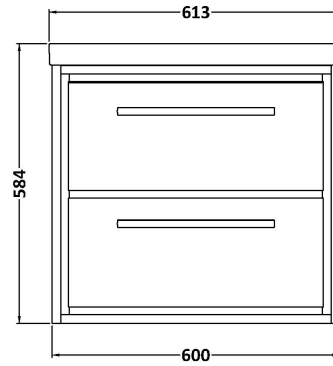

Sales Code: LIL3024M

Description: 600 Wh 2-Drawer Unit & Basin 3Th

Packaging Details

Barcode: 5056678487297

Sales Code: NFF3024

Description: 600 Wh 2 Drawer Unit (455 Deep)

Product Dimensions

Height (mm):	539
Width (mm):	600
Depth (mm):	455
Nett Weight (kg):	29

Packaging Dimensions

Height (mm):	577
Width (mm):	632
Depth (mm):	480
Gross Weight (kg):	29.5

Packaging Data

Box Colour:	Brown Cardboard Box - Printed
Box Qty:	0
Label Size:	0 x 0
Label Colour:	White Label
Label Qty:	2

Outer Box Dimensions (If Applicable)

Height (mm):	
Width (mm):	
Depth (mm):	
Gross Weight (kg):	
Barcode:	5056678485729

Product Details

Country of Origin:	China
Fitting Instruction:	No
CE & UKCA:	N/A
FSC Certified Materials:	Yes
Colour:	Bleached Cuneo Oak
Construction Method:	Cam & Wood Dowel
Construction Type:	Rigid
Cabinet Finish:	MFC Textured Woodgrain
Fascia Finish:	MFC Textured Woodgrain
Cabinet Thickness (mm):	18
Fascia Thickness (mm):	18
Drawer Included:	Yes
Drawer Type:	80mm High Metal S/C Inc Galler
No of Shelves:	0
Hinge Type:	Not Applicable
Hinge Included:	Not Applicable
Adjustable Legs:	No, Not Required
Fixings Included:	Yes
Handle Style:	Contemporary
Waste Shroud:	Yes
Handle Included:	Yes, Supplied
Handle Type:	D-Shape

Sales Code: CBM633

Description: 600 X 460 Contemporary Basin 3Th

Product Dimensions

Height (mm):	45
Width (mm):	613
Depth (mm):	461
Nett Weight (kg):	17

Packaging Dimensions

Height (mm):	490
Width (mm):	650
Depth (mm):	220
Gross Weight (kg):	17.3