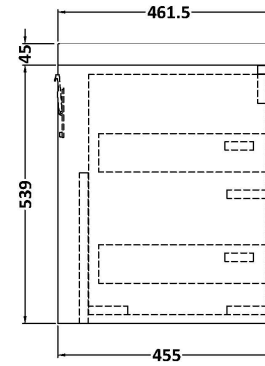

Sales Code: LIL3024M

Description: 600 Wh 2-Drawer Unit & Basin 3Th

Packaging Details

Barcode: 5056678487297

Sales Code: NFF3024

Description: 600 Wh 2 Drawer Unit (455 Deep)

Product Dimensions

Height (mm):	539
Width (mm):	600
Depth (mm):	455
Nett Weight (kg):	29

Packaging Dimensions

Height (mm):	577
Width (mm):	632
Depth (mm):	480
Gross Weight (kg):	29.5

Packaging Data

Box Colour:	Brown Cardboard Box - Printed
Box Qty:	0
Label Size:	0 x 0
Label Colour:	White Label
Label Qty:	2

Sales Code: CBM633

Description: 600 X 460 Contemporary Basin 3Th

Product Dimensions

Height (mm):	45
Width (mm):	613
Depth (mm):	461
Nett Weight (kg):	17

Packaging Dimensions

Height (mm):	490
Width (mm):	650
Depth (mm):	220
Gross Weight (kg):	17.3

Packaging Data

Box Colour:	Brown Cardboard Box - Printed
Box Qty:	1
Label Size:	100 x 50
Label Colour:	White Label
Label Qty:	2

Outer Box Dimensions (If Applicable)

Height (mm):	
Width (mm):	
Depth (mm):	
Gross Weight (kg):	
Barcode:	5056678485248