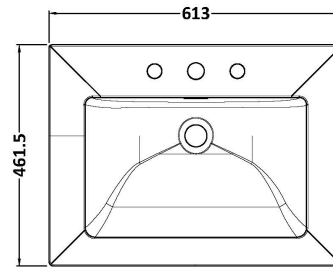

Sales Code: LIL3024M

Description: 600 Wh 2-Drawer Unit & Basin 3Th

Packaging Details

Barcode: 5056678487297

Sales Code: NFF3024

Description: 600 Wh 2 Drawer Unit (455 Deep)

Product Dimensions

Height (mm):	539
Width (mm):	600
Depth (mm):	455
Nett Weight (kg):	29

Packaging Dimensions

Height (mm):	577
Width (mm):	632
Depth (mm):	480
Gross Weight (kg):	29.5

Packaging Data

Box Colour:	Brown Cardboard Box - Printed
Box Qty:	0
Label Size:	0 x 0
Label Colour:	White Label
Label Qty:	2

Outer Box Dimensions (If Applicable)

Height (mm):	
Width (mm):	
Depth (mm):	
Gross Weight (kg):	
Barcode:	5056678485729

Product Details

Country of Origin:	China
Fitting Instruction:	No
CE & UKCA:	N/A
FSC Certified Materials:	Yes
Colour:	Bleached Cuneo Oak
Construction Method:	Cam & Wood Dowel
Construction Type:	Rigid
Cabinet Finish:	MFC Textured Woodgrain
Fascia Finish:	MFC Textured Woodgrain
Cabinet Thickness (mm):	18
Fascia Thickness (mm):	18
Drawer Included:	Yes
Drawer Type:	80mm High Metal S/C Inc Galler
No of Shelves:	0
Hinge Type:	Not Applicable
Hinge Included:	Not Applicable
Adjustable Legs:	No, Not Required
Fixings Included:	Yes
Handle Style:	Contemporary
Waste Shroud:	Yes
Handle Included:	Yes, Supplied
Handle Type:	D-Shape

Sales Code: CBM633

Description: 600 X 460 Contemporary Basin 3Th

Product Dimensions

Height (mm):	45
Width (mm):	613
Depth (mm):	461
Nett Weight (kg):	17

Packaging Dimensions

Height (mm):	490
Width (mm):	650
Depth (mm):	220
Gross Weight (kg):	17.3