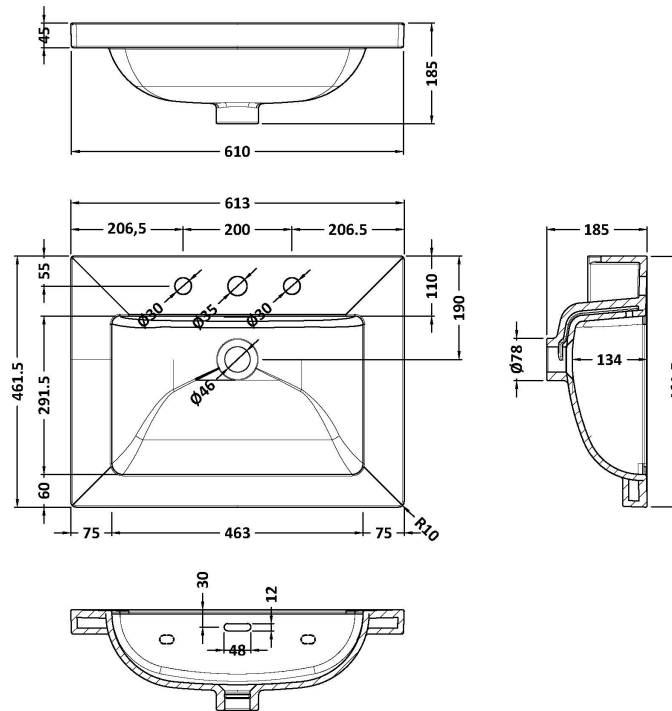

Packaging Dimensions

Height (mm):	577
Width (mm):	632
Depth (mm):	480
Gross Weight (kg):	29.5

Packaging Data

Box Colour:	Brown Cardboard Box - Printed
Box Qty:	0
Label Size:	0 x 0
Label Colour:	White Label
Label Qty:	2

Outer Box Dimensions (If Applicable)

Height (mm):	
Width (mm):	
Depth (mm):	
Gross Weight (kg):	
Barcode:	5056678485729

Product Details

Country of Origin:	China
Fitting Instruction:	No
CE & UKCA:	N/A
FSC Certified Materials:	Yes
Colour:	Bleached Cuneo Oak
Construction Method:	Cam & Wood Dowel
Construction Type:	Rigid
Cabinet Finish:	MFC Textured Woodgrain
Fascia Finish:	MFC Textured Woodgrain
Cabinet Thickness (mm):	18
Fascia Thickness (mm):	18
Drawer Included:	Yes
Drawer Type:	80mm High Metal S/C Inc Galler
No of Shelves:	0
Hinge Type:	Not Applicable
Hinge Included:	Not Applicable
Adjustable Legs:	No, Not Required
Fixings Included:	Yes
Handle Style:	Contemporary
Waste Shroud:	Yes
Handle Included:	Yes, Supplied
Handle Type:	D-Shape

Sales Code: CBM633

Description: 600 X 460 Contemporary Basin 3Th

Product Dimensions

Height (mm):	45
Width (mm):	613
Depth (mm):	461
Nett Weight (kg):	17

Packaging Dimensions

Height (mm):	490
Width (mm):	650
Depth (mm):	220
Gross Weight (kg):	17.3

Packaging Data

Box Colour:	Brown Cardboard Box - Printed
Box Qty:	1
Label Size:	100 x 50
Label Colour:	White Label
Label Qty:	2

Outer Box Dimensions (If Applicable)

Height (mm):	
Width (mm):	
Depth (mm):	
Gross Weight (kg):	
Barcode:	5056678485248