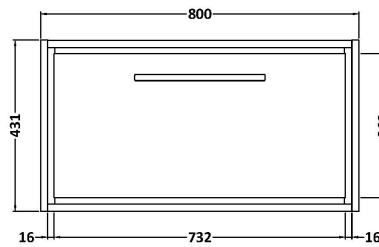

Sales Code: LIL3025E

Description: 800 Wh Single Drawer Unit & Basin 1Th

Packaging Details

Barcode: 5056678486245

Sales Code: NFF3025

Description: 800 Single Drawer Unit (455 Deep)

Product Dimensions

Height (mm):	431
Width (mm):	800
Depth (mm):	455
Nett Weight (kg):	30

Packaging Dimensions

Height (mm):	470
Width (mm):	832
Depth (mm):	480
Gross Weight (kg):	30.5

Packaging Data

Box Colour:	Brown Cardboard Box - Printed
Box Qty:	0
Label Size:	0 x 0
Label Colour:	White Label
Label Qty:	2

Outer Box Dimensions (If Applicable)

Height (mm):	
Width (mm):	
Depth (mm):	
Gross Weight (kg):	
Barcode:	5056678482629

Product Details

Country of Origin:	China
Fitting Instruction:	No
CE & UKCA:	N/A
FSC Certified Materials:	Yes
Colour:	Bleached Cuneo Oak
Construction Method:	Cam & Wood Dowel
Construction Type:	Rigid
Cabinet Finish:	MFC Textured Woodgrain
Fascia Finish:	MFC Textured Woodgrain
Cabinet Thickness (mm):	18
Fascia Thickness (mm):	18
Drawer Included:	Yes
Drawer Type:	80mm High Metal S/C Inc Galler
No of Shelves:	0
Hinge Type:	Not Applicable
Hinge Included:	Not Applicable
Adjustable Legs:	No, Not Required
Fixings Included:	Yes
Handle Style:	Contemporary
Waste Shroud:	Yes
Handle Included:	Yes, Supplied
Handle Type:	D-Shape

Sales Code: NVM065

Description: 810 X 465 Thin-Edge Basin 1Th

Product Dimensions

Height (mm):	50
Width (mm):	800
Depth (mm):	460
Nett Weight (kg):	17.5

Packaging Dimensions

Height (mm):	170
Width (mm):	825
Depth (mm):	480
Gross Weight (kg):	18