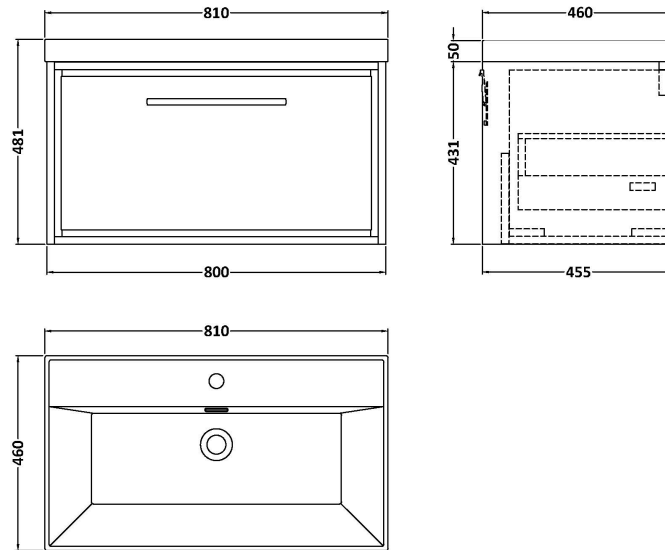

Sales Code: LIL3025E

Description: 800 Wh Single Drawer Unit & Basin 1Th

Packaging Details

Barcode: 5056678486245

Sales Code: NFF3025

Description: 800 Single Drawer Unit (455 Deep)

Product Dimensions

Height (mm):	431
Width (mm):	800
Depth (mm):	455
Nett Weight (kg):	30

Packaging Dimensions

Height (mm):	470
Width (mm):	832
Depth (mm):	480
Gross Weight (kg):	30.5

Packaging Data

Box Colour:	Brown Cardboard Box - Printed
Box Qty:	0
Label Size:	0 x 0
Label Colour:	White Label
Label Qty:	2

Outer Box Dimensions (If Applicable)

Height (mm):	
Width (mm):	
Depth (mm):	
Gross Weight (kg):	
Barcode:	5056678482629

Product Details

Country of Origin:	China
Fitting Instruction:	No
CE & UKCA:	N/A
FSC Certified Materials:	Yes
Colour:	Bleached Cuneo Oak
Construction Method:	Cam & Wood Dowel
Construction Type:	Rigid
Cabinet Finish:	MFC Textured Woodgrain
Fascia Finish:	MFC Textured Woodgrain
Cabinet Thickness (mm):	18
Fascia Thickness (mm):	18
Drawer Included:	Yes
Drawer Type:	80mm High Metal S/C Inc Galler
No of Shelves:	0
Hinge Type:	Not Applicable
Hinge Included:	Not Applicable
Adjustable Legs:	No, Not Required
Fixings Included:	Yes
Handle Style:	Contemporary
Waste Shroud:	Yes
Handle Included:	Yes, Supplied
Handle Type:	D-Shape

Sales Code: NVM065

Description: 810 X 465 Thin-Edge Basin 1Th

Product Dimensions

Height (mm):	50
Width (mm):	800
Depth (mm):	460
Nett Weight (kg):	17.5

Packaging Dimensions

Height (mm):	170
Width (mm):	825
Depth (mm):	480
Gross Weight (kg):	18