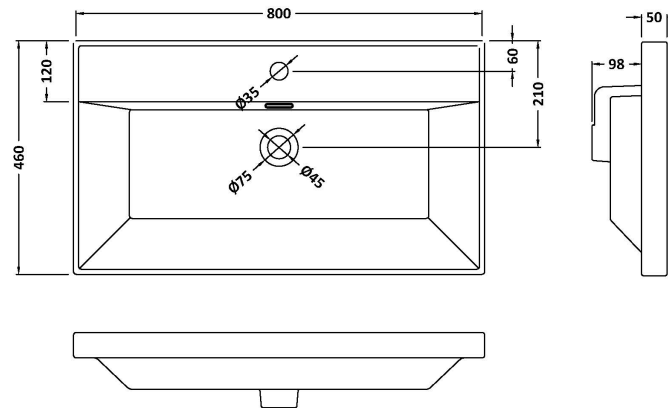

Packaging Dimensions

Height (mm):	470
Width (mm):	832
Depth (mm):	480
Gross Weight (kg):	30.5

Packaging Data

Box Colour:	Brown Cardboard Box - Printed
Box Qty:	0
Label Size:	0 x 0
Label Colour:	White Label
Label Qty:	2

Outer Box Dimensions (If Applicable)

Height (mm):	
Width (mm):	
Depth (mm):	
Gross Weight (kg):	
Barcode:	5056678482629

Product Details

Country of Origin:	China
Fitting Instruction:	No
CE & UKCA:	N/A
FSC Certified Materials:	Yes
Colour:	Bleached Cuneo Oak
Construction Method:	Cam & Wood Dowel
Construction Type:	Rigid
Cabinet Finish:	MFC Textured Woodgrain
Fascia Finish:	MFC Textured Woodgrain
Cabinet Thickness (mm):	18
Fascia Thickness (mm):	18
Drawer Included:	Yes
Drawer Type:	80mm High Metal S/C Inc Galler
No of Shelves:	0
Hinge Type:	Not Applicable
Hinge Included:	Not Applicable
Adjustable Legs:	No, Not Required
Fixings Included:	Yes
Handle Style:	Contemporary
Waste Shroud:	Yes
Handle Included:	Yes, Supplied
Handle Type:	D-Shape

Sales Code: NVM065

Description: 810 X 465 Thin-Edge Basin 1Th

Product Dimensions

Height (mm):	50
Width (mm):	800
Depth (mm):	460
Nett Weight (kg):	17.5

Packaging Dimensions

Height (mm):	170
Width (mm):	825
Depth (mm):	480
Gross Weight (kg):	18

Packaging Data

Box Colour:	Brown Cardboard Box - Printed
Box Qty:	1
Label Size:	100 x 50
Label Colour:	White Label
Label Qty:	2

Outer Box Dimensions (If Applicable)

Height (mm):	
Width (mm):	
Depth (mm):	
Gross Weight (kg):	
Barcode:	5056678484876