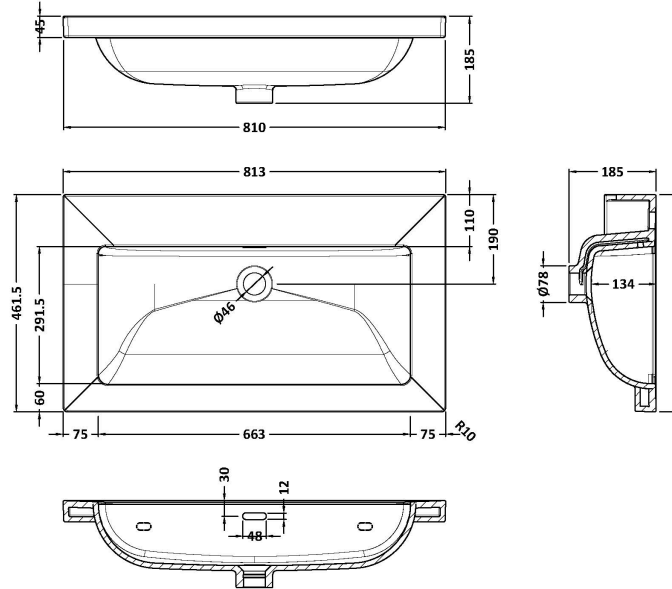

Packaging Dimensions

Height (mm):	470
Width (mm):	832
Depth (mm):	480
Gross Weight (kg):	30.5

Packaging Data

Box Colour:	Brown Cardboard Box - Printed
Box Qty:	0
Label Size:	0 x 0
Label Colour:	White Label
Label Qty:	2

Outer Box Dimensions (If Applicable)

Height (mm):	
Width (mm):	
Depth (mm):	
Gross Weight (kg):	
Barcode:	5056678482629

Product Details

Country of Origin:	China
Fitting Instruction:	No
CE & UKCA:	N/A
FSC Certified Materials:	Yes
Colour:	Bleached Cuneo Oak
Construction Method:	Cam & Wood Dowel
Construction Type:	Rigid
Cabinet Finish:	MFC Textured Woodgrain
Fascia Finish:	MFC Textured Woodgrain
Cabinet Thickness (mm):	18
Fascia Thickness (mm):	18
Drawer Included:	Yes
Drawer Type:	80mm High Metal S/C Inc Galler
No of Shelves:	0
Hinge Type:	Not Applicable
Hinge Included:	Not Applicable
Adjustable Legs:	No, Not Required
Fixings Included:	Yes
Handle Style:	Contemporary
Waste Shroud:	Yes
Handle Included:	Yes, Supplied
Handle Type:	D-Shape

Sales Code: CBM615

Description: 800 X 460 Contemporary Basin 0Th

Product Dimensions

Height (mm):	45
Width (mm):	813
Depth (mm):	461
Nett Weight (kg):	22.2

Packaging Dimensions

Height (mm):	490
Width (mm):	850
Depth (mm):	220
Gross Weight (kg):	22.5

Packaging Data

Box Colour:	Brown Cardboard Box - Printed
Box Qty:	1
Label Size:	100 x 50
Label Colour:	White Label
Label Qty:	2

Outer Box Dimensions (If Applicable)

Height (mm):	
Width (mm):	
Depth (mm):	
Gross Weight (kg):	
Barcode:	5056678485255