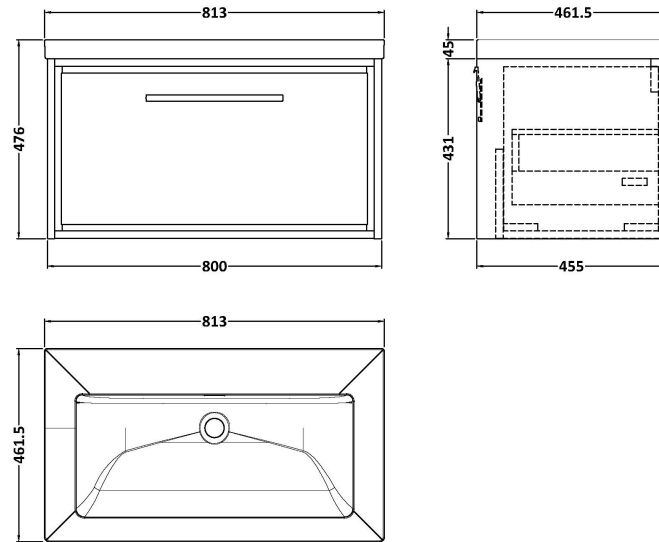

Sales Code: LIL3025K

Description: 800 Wh Single Drawer Unit & Basin 0Th

Packaging Details

Barcode: 5056678487419

Sales Code: NFF3025

Description: 800 Single Drawer Unit (455 Deep)

Product Dimensions

Height (mm):	431
Width (mm):	800
Depth (mm):	455
Nett Weight (kg):	30

Packaging Dimensions

Height (mm):	470
Width (mm):	832
Depth (mm):	480
Gross Weight (kg):	30.5

Packaging Data

Box Colour:	Brown Cardboard Box - Printed
Box Qty:	0
Label Size:	0 x 0
Label Colour:	White Label
Label Qty:	2

Outer Box Dimensions (If Applicable)

Height (mm):	
Width (mm):	
Depth (mm):	
Gross Weight (kg):	
Barcode:	5056678482629

Product Details

Country of Origin:	China
Fitting Instruction:	No
CE & UKCA:	N/A
FSC Certified Materials:	Yes
Colour:	Bleached Cuneo Oak
Construction Method:	Cam & Wood Dowel
Construction Type:	Rigid
Cabinet Finish:	MFC Textured Woodgrain
Fascia Finish:	MFC Textured Woodgrain
Cabinet Thickness (mm):	18
Fascia Thickness (mm):	18
Drawer Included:	Yes
Drawer Type:	80mm High Metal S/C Inc Galler
No of Shelves:	0
Hinge Type:	Not Applicable
Hinge Included:	Not Applicable
Adjustable Legs:	No, Not Required
Fixings Included:	Yes
Handle Style:	Contemporary
Waste Shroud:	Yes
Handle Included:	Yes, Supplied
Handle Type:	D-Shape

Sales Code: CBM615

Description: 800 X 460 Contemporary Basin 0Th

Product Dimensions

Height (mm):	45
Width (mm):	813
Depth (mm):	461
Nett Weight (kg):	22.2

Packaging Dimensions

Height (mm):	490
Width (mm):	850
Depth (mm):	220
Gross Weight (kg):	22.5