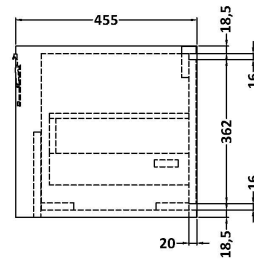

Sales Code: LIL3025K

Description: 800 Wh Single Drawer Unit & Basin 0Th

Packaging Details

Barcode: 5056678487419

Sales Code: NFF3025

Description: 800 Single Drawer Unit (455 Deep)

Product Dimensions

Height (mm):	431
Width (mm):	800
Depth (mm):	455
Nett Weight (kg):	30

Packaging Dimensions

Height (mm):	470
Width (mm):	832
Depth (mm):	480
Gross Weight (kg):	30.5

Packaging Data

Box Colour:	Brown Cardboard Box - Printed
Box Qty:	0
Label Size:	0 x 0
Label Colour:	White Label
Label Qty:	2

Outer Box Dimensions (If Applicable)

Height (mm):	
Width (mm):	
Depth (mm):	
Gross Weight (kg):	
Barcode:	5056678482629

Product Details

Country of Origin:	China
Fitting Instruction:	No
CE & UKCA:	N/A
FSC Certified Materials:	Yes
Colour:	Bleached Cuneo Oak
Construction Method:	Cam & Wood Dowel
Construction Type:	Rigid
Cabinet Finish:	MFC Textured Woodgrain
Fascia Finish:	MFC Textured Woodgrain
Cabinet Thickness (mm):	18
Fascia Thickness (mm):	18
Drawer Included:	Yes
Drawer Type:	80mm High Metal S/C Inc Galler
No of Shelves:	0
Hinge Type:	Not Applicable
Hinge Included:	Not Applicable
Adjustable Legs:	No, Not Required
Fixings Included:	Yes
Handle Style:	Contemporary
Waste Shroud:	Yes
Handle Included:	Yes, Supplied
Handle Type:	D-Shape

Sales Code: CBM615

Description: 800 X 460 Contemporary Basin 0Th

Product Dimensions

Height (mm):	45
Width (mm):	813
Depth (mm):	461
Nett Weight (kg):	22.2

Packaging Dimensions

Height (mm):	490
Width (mm):	850
Depth (mm):	220
Gross Weight (kg):	22.5