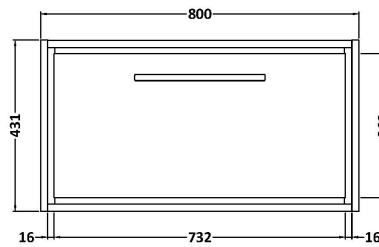

Sales Code: LIL3025K

Description: 800 Wh Single Drawer Unit & Basin 0Th

Packaging Details

Barcode: 5056678487419

Sales Code: NFF3025

Description: 800 Single Drawer Unit (455 Deep)

Product Dimensions

Height (mm):	431
Width (mm):	800
Depth (mm):	455
Nett Weight (kg):	30

Packaging Dimensions

Height (mm):	470
Width (mm):	832
Depth (mm):	480
Gross Weight (kg):	30.5

Packaging Data

Box Colour:	Brown Cardboard Box - Printed
Box Qty:	0
Label Size:	0 x 0
Label Colour:	White Label
Label Qty:	2

Outer Box Dimensions (If Applicable)

Height (mm):	
Width (mm):	
Depth (mm):	
Gross Weight (kg):	
Barcode:	5056678482629

Product Details

Country of Origin:	China
Fitting Instruction:	No
CE & UKCA:	N/A
FSC Certified Materials:	Yes
Colour:	Bleached Cuneo Oak
Construction Method:	Cam & Wood Dowel
Construction Type:	Rigid
Cabinet Finish:	MFC Textured Woodgrain
Fascia Finish:	MFC Textured Woodgrain
Cabinet Thickness (mm):	18
Fascia Thickness (mm):	18
Drawer Included:	Yes
Drawer Type:	80mm High Metal S/C Inc Galler
No of Shelves:	0
Hinge Type:	Not Applicable
Hinge Included:	Not Applicable
Adjustable Legs:	No, Not Required
Fixings Included:	Yes
Handle Style:	Contemporary
Waste Shroud:	Yes
Handle Included:	Yes, Supplied
Handle Type:	D-Shape

Sales Code: CBM615

Description: 800 X 460 Contemporary Basin 0Th

Product Dimensions

Height (mm):	45
Width (mm):	813
Depth (mm):	461
Nett Weight (kg):	22.2

Packaging Dimensions

Height (mm):	490
Width (mm):	850
Depth (mm):	220
Gross Weight (kg):	22.5