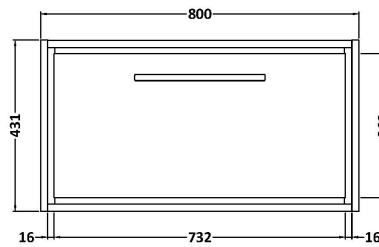

Sales Code: LIL3025L

Description: 800 Wh Single Drawer Unit & Basin 1Th

Packaging Details

Barcode: 5056678487501

Sales Code: NFF3025

Description: 800 Single Drawer Unit (455 Deep)

Product Dimensions

Height (mm):	431
Width (mm):	800
Depth (mm):	455
Nett Weight (kg):	30

Packaging Dimensions

Height (mm):	470
Width (mm):	832
Depth (mm):	480
Gross Weight (kg):	30.5

Packaging Data

Box Colour:	Brown Cardboard Box - Printed
Box Qty:	0
Label Size:	0 x 0
Label Colour:	White Label
Label Qty:	2

Outer Box Dimensions (If Applicable)

Height (mm):	
Width (mm):	
Depth (mm):	
Gross Weight (kg):	
Barcode:	5056678482629

Product Details

Country of Origin:	China
Fitting Instruction:	No
CE & UKCA:	N/A
FSC Certified Materials:	Yes
Colour:	Bleached Cuneo Oak
Construction Method:	Cam & Wood Dowel
Construction Type:	Rigid
Cabinet Finish:	MFC Textured Woodgrain
Fascia Finish:	MFC Textured Woodgrain
Cabinet Thickness (mm):	18
Fascia Thickness (mm):	18
Drawer Included:	Yes
Drawer Type:	80mm High Metal S/C Inc Galler
No of Shelves:	0
Hinge Type:	Not Applicable
Hinge Included:	Not Applicable
Adjustable Legs:	No, Not Required
Fixings Included:	Yes
Handle Style:	Contemporary
Waste Shroud:	Yes
Handle Included:	Yes, Supplied
Handle Type:	D-Shape

Sales Code: CBM605

Description: 800 X 460 Contemporary Basin 1Th

Product Dimensions

Height (mm):	45
Width (mm):	813
Depth (mm):	461
Nett Weight (kg):	22.2

Packaging Dimensions

Height (mm):	490
Width (mm):	850
Depth (mm):	220
Gross Weight (kg):	22.5