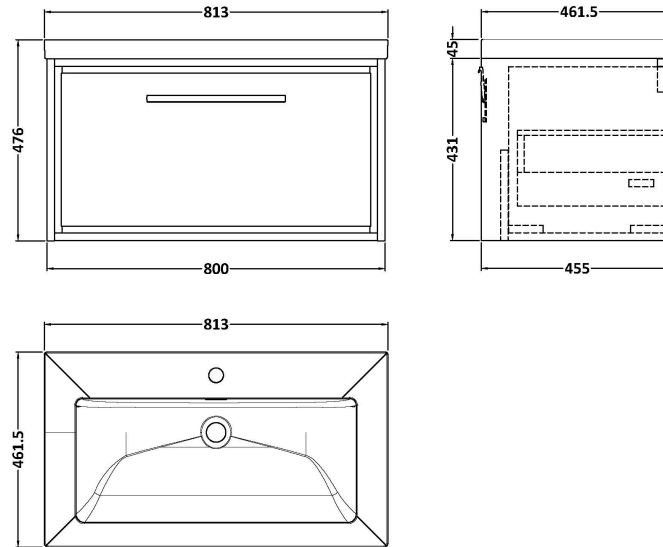

Sales Code: LIL3025L

Description: 800 Wh Single Drawer Unit & Basin 1Th

Packaging Details

Barcode: 5056678487501

Sales Code: NFF3025

Description: 800 Single Drawer Unit (455 Deep)

Product Dimensions

Height (mm):	431
Width (mm):	800
Depth (mm):	455
Nett Weight (kg):	30

Packaging Dimensions

Height (mm):	470
Width (mm):	832
Depth (mm):	480
Gross Weight (kg):	30.5

Packaging Data

Box Colour:	Brown Cardboard Box - Printed
Box Qty:	0
Label Size:	0 x 0
Label Colour:	White Label
Label Qty:	2

Outer Box Dimensions (If Applicable)

Height (mm):	
Width (mm):	
Depth (mm):	
Gross Weight (kg):	
Barcode:	5056678482629

Product Details

Country of Origin:	China
Fitting Instruction:	No
CE & UKCA:	N/A
FSC Certified Materials:	Yes
Colour:	Bleached Cuneo Oak
Construction Method:	Cam & Wood Dowel
Construction Type:	Rigid
Cabinet Finish:	MFC Textured Woodgrain
Fascia Finish:	MFC Textured Woodgrain
Cabinet Thickness (mm):	18
Fascia Thickness (mm):	18
Drawer Included:	Yes
Drawer Type:	80mm High Metal S/C Inc Galler
No of Shelves:	0
Hinge Type:	Not Applicable
Hinge Included:	Not Applicable
Adjustable Legs:	No, Not Required
Fixings Included:	Yes
Handle Style:	Contemporary
Waste Shroud:	Yes
Handle Included:	Yes, Supplied
Handle Type:	D-Shape

Sales Code: CBM605

Description: 800 X 460 Contemporary Basin 1Th

Product Dimensions

Height (mm):	45
Width (mm):	813
Depth (mm):	461
Nett Weight (kg):	22.2

Packaging Dimensions

Height (mm):	490
Width (mm):	850
Depth (mm):	220
Gross Weight (kg):	22.5