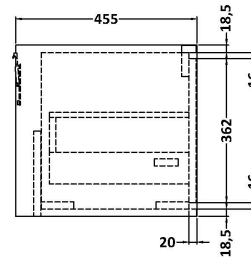

Sales Code: NFF3025

Description: 800 Single Drawer Unit (455 Deep)

Product Dimensions

Height (mm):	431
Width (mm):	800
Depth (mm):	455
Nett Weight (kg):	30

Packaging Dimensions

Height (mm):	470
Width (mm):	832
Depth (mm):	480
Gross Weight (kg):	30.5

Packaging Data

Box Colour:	Brown Cardboard Box - Printed
Box Qty:	0
Label Size:	0 x 0
Label Colour:	White Label
Label Qty:	2

Outer Box Dimensions (If Applicable)

Height (mm):	
Width (mm):	
Depth (mm):	
Gross Weight (kg):	
Barcode:	5056678482629

Product Details

Country of Origin:	China
Fitting Instruction:	No
CE & UKCA:	N/A
FSC Certified Materials:	Yes
Colour:	Bleached Cuneo Oak
Construction Method:	Cam & Wood Dowel
Construction Type:	Rigid
Cabinet Finish:	MFC Textured Woodgrain
Fascia Finish:	MFC Textured Woodgrain
Cabinet Thickness (mm):	18
Fascia Thickness (mm):	18
Drawer Included:	Yes
Drawer Type:	80mm High Metal S/C Inc Galler
No of Shelves:	0
Hinge Type:	Not Applicable
Hinge Included:	Not Applicable
Adjustable Legs:	No, Not Required
Fixings Included:	Yes
Handle Style:	Contemporary
Waste Shroud:	Yes
Handle Included:	Yes, Supplied
Handle Type:	D-Shape