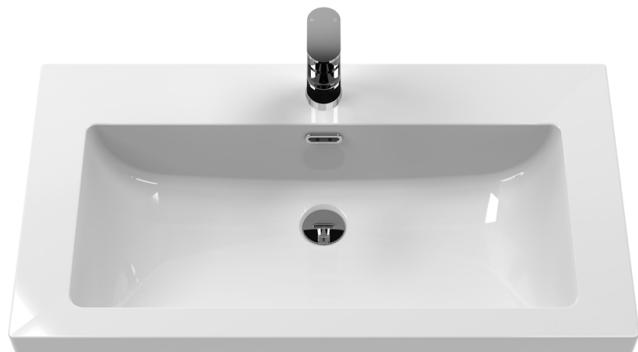

Sales Code: LIL3025L

Description: 800 Wh Single Drawer Unit & Basin 1Th

Packaging Details

Barcode: 5056678487501

Sales Code: NFF3025

Description: 800 Single Drawer Unit (455 Deep)

Product Dimensions

Height (mm):	431
Width (mm):	800
Depth (mm):	455
Nett Weight (kg):	30

Outer Box Dimensions (If Applicable)

Height (mm):	
Width (mm):	
Depth (mm):	
Gross Weight (kg):	
Barcode:	5056678482629

Product Details

Country of Origin:	China
Fitting Instruction:	No
CE & UKCA:	N/A
FSC Certified Materials:	Yes
Colour:	Bleached Cuneo Oak
Construction Method:	Cam & Wood Dowel
Construction Type:	Rigid
Cabinet Finish:	MFC Textured Woodgrain
Fascia Finish:	MFC Textured Woodgrain
Cabinet Thickness (mm):	18
Fascia Thickness (mm):	18
Drawer Included:	Yes
Drawer Type:	80mm High Metal S/C Inc Galler
No of Shelves:	0
Hinge Type:	Not Applicable
Hinge Included:	Not Applicable
Adjustable Legs:	No, Not Required
Fixings Included:	Yes
Handle Style:	Contemporary
Waste Shroud:	Yes
Handle Included:	Yes, Supplied
Handle Type:	D-Shape

Sales Code: CBM605

Description: 800 X 460 Contemporary Basin 1Th

Product Dimensions

Height (mm):	45
Width (mm):	813
Depth (mm):	461
Nett Weight (kg):	22.2

Packaging Dimensions

Height (mm):	490
Width (mm):	850
Depth (mm):	220
Gross Weight (kg):	22.5