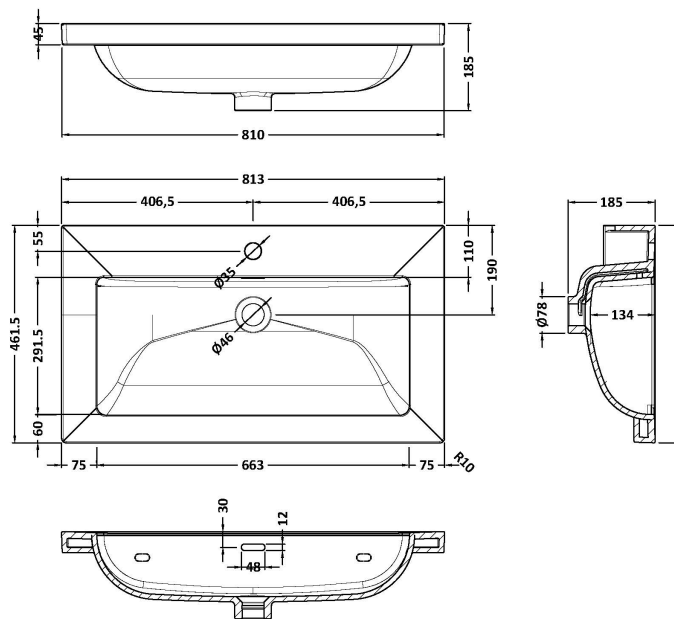

Packaging Dimensions

Height (mm):	470
Width (mm):	832
Depth (mm):	480
Gross Weight (kg):	30.5

Packaging Data

Box Colour:	Brown Cardboard Box - Printed
Box Qty:	0
Label Size:	0 x 0
Label Colour:	White Label
Label Qty:	2

Outer Box Dimensions (If Applicable)

Height (mm):	
Width (mm):	
Depth (mm):	
Gross Weight (kg):	
Barcode:	5056678482629

Product Details

Country of Origin:	China
Fitting Instruction:	No
CE & UKCA:	N/A
FSC Certified Materials:	Yes
Colour:	Bleached Cuneo Oak
Construction Method:	Cam & Wood Dowel
Construction Type:	Rigid
Cabinet Finish:	MFC Textured Woodgrain
Fascia Finish:	MFC Textured Woodgrain
Cabinet Thickness (mm):	18
Fascia Thickness (mm):	18
Drawer Included:	Yes
Drawer Type:	80mm High Metal S/C Inc Galler
No of Shelves:	0
Hinge Type:	Not Applicable
Hinge Included:	Not Applicable
Adjustable Legs:	No, Not Required
Fixings Included:	Yes
Handle Style:	Contemporary
Waste Shroud:	Yes
Handle Included:	Yes, Supplied
Handle Type:	D-Shape

Sales Code: CBM605

Description: 800 X 460 Contemporary Basin 1Th

Product Dimensions

Height (mm):	45
Width (mm):	813
Depth (mm):	461
Nett Weight (kg):	22.2

Packaging Dimensions

Height (mm):	490
Width (mm):	850
Depth (mm):	220
Gross Weight (kg):	22.5

Packaging Data

Box Colour:	Brown Cardboard Box - Printed
Box Qty:	1
Label Size:	100 x 50
Label Colour:	White Label
Label Qty:	2

Outer Box Dimensions (If Applicable)

Height (mm):	
Width (mm):	
Depth (mm):	
Gross Weight (kg):	
Barcode:	5056678485262