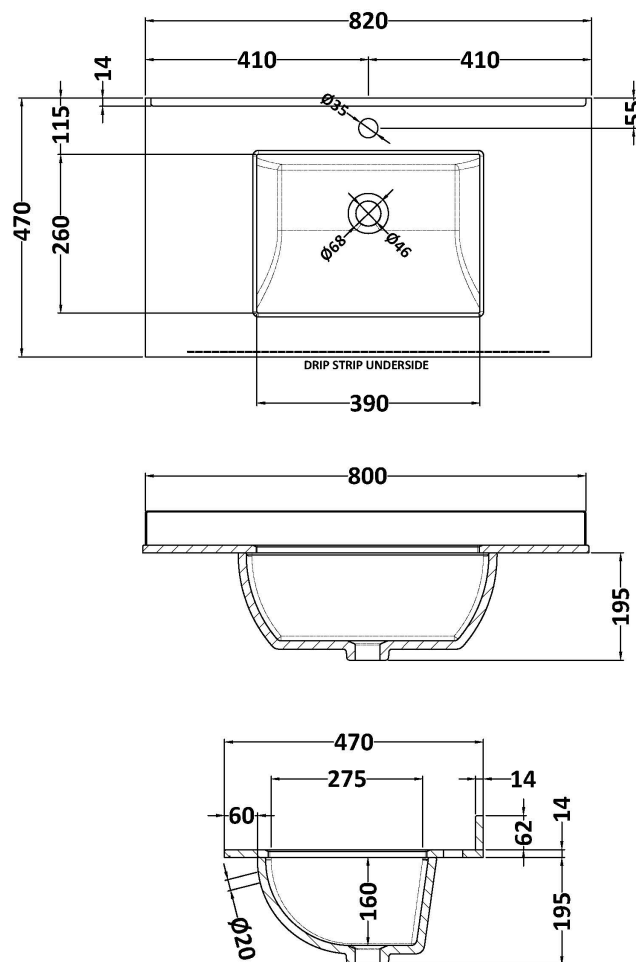

Packaging Dimensions

Height (mm):	470
Width (mm):	832
Depth (mm):	480
Gross Weight (kg):	30.5

Packaging Data

Box Colour:	Brown Cardboard Box - Printed
Box Qty:	0
Label Size:	0 x 0
Label Colour:	White Label
Label Qty:	2

Outer Box Dimensions (If Applicable)

Height (mm):	
Width (mm):	
Depth (mm):	
Gross Weight (kg):	
Barcode:	5056678482629

Product Details

Country of Origin:	China
Fitting Instruction:	No
CE & UKCA:	N/A
FSC Certified Materials:	Yes
Colour:	Bleached Cuneo Oak
Construction Method:	Cam & Wood Dowel
Construction Type:	Rigid
Cabinet Finish:	MFC Textured Woodgrain
Fascia Finish:	MFC Textured Woodgrain
Cabinet Thickness (mm):	18
Fascia Thickness (mm):	18
Drawer Included:	Yes
Drawer Type:	80mm High Metal S/C Inc Galler
No of Shelves:	0
Hinge Type:	Not Applicable
Hinge Included:	Not Applicable
Adjustable Legs:	No, Not Required
Fixings Included:	Yes
Handle Style:	Contemporary
Waste Shroud:	Yes
Handle Included:	Yes, Supplied
Handle Type:	D-Shape

Sales Code: LSM228

Description: 800 Single Bowl Marble Top 1Th

Product Dimensions

Height (mm):	62
Width (mm):	820
Depth (mm):	470
Nett Weight (kg):	18

Packaging Dimensions

Height (mm):	310
Width (mm):	900
Depth (mm):	550
Gross Weight (kg):	18.5

Packaging Data

Box Colour:	White Cardboard Box
Box Qty:	1
Label Size:	100 x 50
Label Colour:	White Label
Label Qty:	2

Outer Box Dimensions (If Applicable)

Height (mm):	
Width (mm):	
Depth (mm):	
Gross Weight (kg):	
Barcode:	5056462655925