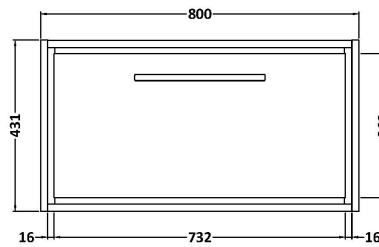

Sales Code: LIL3025WS1

Description: 800 Wh Single Drawer Unit & Marble Workt

Packaging Details

Barcode: 5056678488591

Sales Code: NFF3025

Description: 800 Single Drawer Unit (455 Deep)

Product Dimensions

Height (mm):	431
Width (mm):	800
Depth (mm):	455
Nett Weight (kg):	30

Packaging Dimensions

Height (mm):	470
Width (mm):	832
Depth (mm):	480
Gross Weight (kg):	30.5

Packaging Data

Box Colour:	Brown Cardboard Box - Printed
Box Qty:	0
Label Size:	0 x 0
Label Colour:	White Label
Label Qty:	2

Outer Box Dimensions (If Applicable)

Height (mm):	
Width (mm):	
Depth (mm):	
Gross Weight (kg):	
Barcode:	5056678482629

Product Details

Country of Origin:	China
Fitting Instruction:	No
CE & UKCA:	N/A
FSC Certified Materials:	Yes
Colour:	Bleached Cuneo Oak
Construction Method:	Cam & Wood Dowel
Construction Type:	Rigid
Cabinet Finish:	MFC Textured Woodgrain
Fascia Finish:	MFC Textured Woodgrain
Cabinet Thickness (mm):	18
Fascia Thickness (mm):	18
Drawer Included:	Yes
Drawer Type:	80mm High Metal S/C Inc Galler
No of Shelves:	0
Hinge Type:	Not Applicable
Hinge Included:	Not Applicable
Adjustable Legs:	No, Not Required
Fixings Included:	Yes
Handle Style:	Contemporary
Waste Shroud:	Yes
Handle Included:	Yes, Supplied
Handle Type:	D-Shape

Sales Code: LSM228

Description: 800 Single Bowl Marble Top 1Th

Product Dimensions

Height (mm):	62
Width (mm):	820
Depth (mm):	470
Nett Weight (kg):	18

Packaging Dimensions

Height (mm):	310
Width (mm):	900
Depth (mm):	550
Gross Weight (kg):	18.5