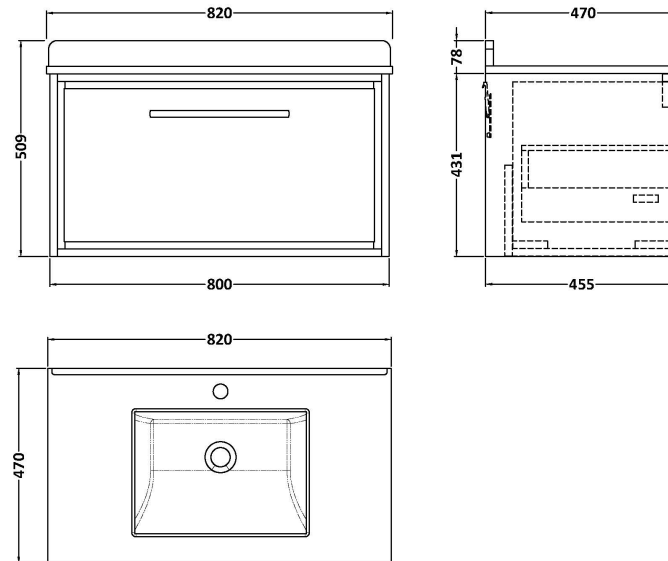

Sales Code: LIL3025WS1

Description: 800 Wh Single Drawer Unit & Marble Workt

Packaging Details

Barcode: 5056678488591

Sales Code: NFF3025

Description: 800 Single Drawer Unit (455 Deep)

Product Dimensions

Height (mm):	431
Width (mm):	800
Depth (mm):	455
Nett Weight (kg):	30

Packaging Dimensions

Height (mm):	470
Width (mm):	832
Depth (mm):	480
Gross Weight (kg):	30.5

Packaging Data

Box Colour:	Brown Cardboard Box - Printed
Box Qty:	0
Label Size:	0 x 0
Label Colour:	White Label
Label Qty:	2

Outer Box Dimensions (If Applicable)

Height (mm):	
Width (mm):	
Depth (mm):	
Gross Weight (kg):	
Barcode:	5056678482629

Product Details

Country of Origin:	China
Fitting Instruction:	No
CE & UKCA:	N/A
FSC Certified Materials:	Yes
Colour:	Bleached Cuneo Oak
Construction Method:	Cam & Wood Dowel
Construction Type:	Rigid
Cabinet Finish:	MFC Textured Woodgrain
Fascia Finish:	MFC Textured Woodgrain
Cabinet Thickness (mm):	18
Fascia Thickness (mm):	18
Drawer Included:	Yes
Drawer Type:	80mm High Metal S/C Inc Galler
No of Shelves:	0
Hinge Type:	Not Applicable
Hinge Included:	Not Applicable
Adjustable Legs:	No, Not Required
Fixings Included:	Yes
Handle Style:	Contemporary
Waste Shroud:	Yes
Handle Included:	Yes, Supplied
Handle Type:	D-Shape

Sales Code: LSM228

Description: 800 Single Bowl Marble Top 1Th

Product Dimensions

Height (mm):	62
Width (mm):	820
Depth (mm):	470
Nett Weight (kg):	18

Packaging Dimensions

Height (mm):	310
Width (mm):	900
Depth (mm):	550
Gross Weight (kg):	18.5