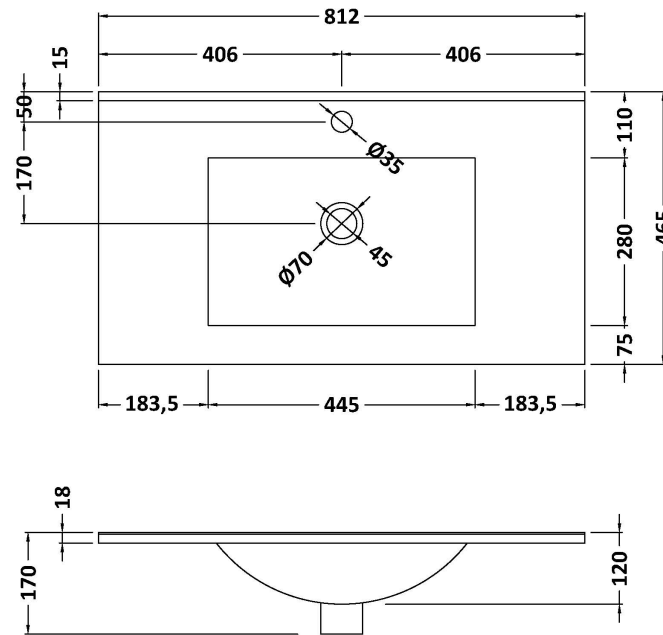

Packaging Dimensions

Height (mm):	577
Width (mm):	832
Depth (mm):	480
Gross Weight (kg):	39.5

Packaging Data

Box Colour:	Brown Cardboard Box - Printed
Box Qty:	0
Label Size:	0 x 0
Label Colour:	White Label
Label Qty:	2

Outer Box Dimensions (If Applicable)

Height (mm):	
Width (mm):	
Depth (mm):	
Gross Weight (kg):	
Barcode:	5056678485750

Product Details

Country of Origin:	China
Fitting Instruction:	No
CE & UKCA:	N/A
FSC Certified Materials:	Yes
Colour:	Bleached Cuneo Oak
Construction Method:	Cam & Wood Dowel
Construction Type:	Rigid
Cabinet Finish:	MFC Textured Woodgrain
Fascia Finish:	MFC Textured Woodgrain
Cabinet Thickness (mm):	18
Fascia Thickness (mm):	18
Drawer Included:	Yes
Drawer Type:	80mm High Metal S/C Inc Galler
No of Shelves:	0
Hinge Type:	Not Applicable
Hinge Included:	Not Applicable
Adjustable Legs:	No, Not Required
Fixings Included:	Yes
Handle Style:	Contemporary
Waste Shroud:	Yes
Handle Included:	Yes, Supplied
Handle Type:	D-Shape

Sales Code: BAST9080E

Description: 800X460mm 1T/H Minimalist Basin Top

Product Dimensions

Height (mm):	18
Width (mm):	812
Depth (mm):	465
Nett Weight (kg):	17

Packaging Dimensions

Height (mm):	195
Width (mm):	825
Depth (mm):	480
Gross Weight (kg):	17.5

Packaging Data

Box Colour:	Brown Cardboard Box - Printed
Box Qty:	1
Label Size:	100 x 50
Label Colour:	White Label
Label Qty:	2

Outer Box Dimensions (If Applicable)

Height (mm):	
Width (mm):	
Depth (mm):	
Gross Weight (kg):	
Barcode:	5056678482742