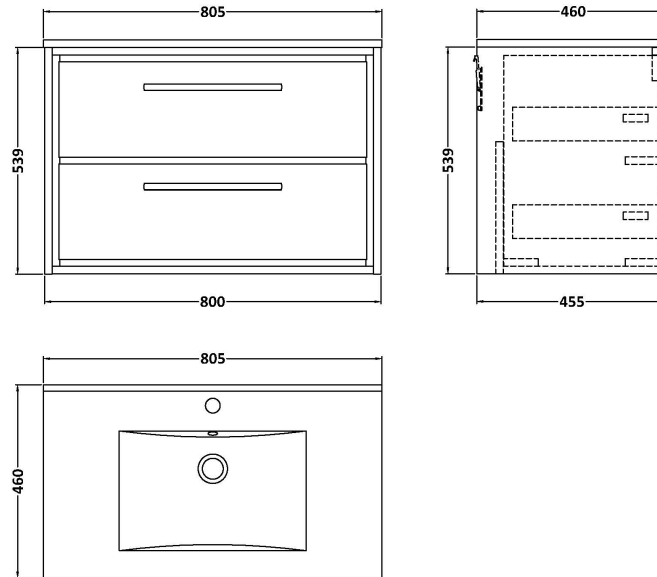

Sales Code: LIL3026C

Description: 800 Wh 2-Drawer Unit & Basin 1Th

Packaging Details

Barcode: 5056678485873

Sales Code: NFF3026

Description: 800 Wh 2-Drawer Unit (455 Deep)

Product Dimensions

Height (mm):	539
Width (mm):	800
Depth (mm):	455
Nett Weight (kg):	39

Packaging Dimensions

Height (mm):	577
Width (mm):	832
Depth (mm):	480
Gross Weight (kg):	39.5

Packaging Data

Box Colour:	Brown Cardboard Box - Printed
Box Qty:	0
Label Size:	0 x 0
Label Colour:	White Label
Label Qty:	2

Outer Box Dimensions (If Applicable)

Height (mm):	
Width (mm):	
Depth (mm):	
Gross Weight (kg):	
Barcode:	5056678485750

Product Details

Country of Origin:	China
Fitting Instruction:	No
CE & UKCA:	N/A
FSC Certified Materials:	Yes
Colour:	Bleached Cuneo Oak
Construction Method:	Cam & Wood Dowel
Construction Type:	Rigid
Cabinet Finish:	MFC Textured Woodgrain
Fascia Finish:	MFC Textured Woodgrain
Cabinet Thickness (mm):	18
Fascia Thickness (mm):	18
Drawer Included:	Yes
Drawer Type:	80mm High Metal S/C Inc Galler
No of Shelves:	0
Hinge Type:	Not Applicable
Hinge Included:	Not Applicable
Adjustable Legs:	No, Not Required
Fixings Included:	Yes
Handle Style:	Contemporary
Waste Shroud:	Yes
Handle Included:	Yes, Supplied
Handle Type:	D-Shape

Sales Code: BAST9080E

Description: 800X460mm 1T/H Minimalist Basin Top

Product Dimensions

Height (mm):	18
Width (mm):	812
Depth (mm):	465
Nett Weight (kg):	17

Packaging Dimensions

Height (mm):	195
Width (mm):	825
Depth (mm):	480
Gross Weight (kg):	17.5