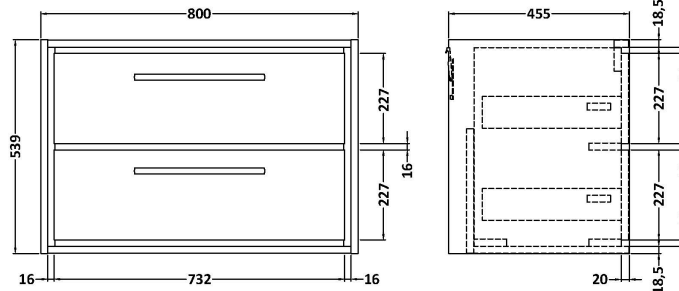

Sales Code: LIL3026C

Description: 800 Wh 2-Drawer Unit & Basin 1Th

Packaging Details

Barcode: 5056678485873

Sales Code: NFF3026

Description: 800 Wh 2-Drawer Unit (455 Deep)

Product Dimensions

Height (mm):	539
Width (mm):	800
Depth (mm):	455
Nett Weight (kg):	39

Packaging Dimensions

Height (mm):	577
Width (mm):	832
Depth (mm):	480
Gross Weight (kg):	39.5

Packaging Data

Box Colour:	Brown Cardboard Box - Printed
Box Qty:	0
Label Size:	0 x 0
Label Colour:	White Label
Label Qty:	2

Outer Box Dimensions (If Applicable)

Height (mm):	
Width (mm):	
Depth (mm):	
Gross Weight (kg):	
Barcode:	5056678485750

Product Details

Country of Origin:	China
Fitting Instruction:	No
CE & UKCA:	N/A
FSC Certified Materials:	Yes
Colour:	Bleached Cuneo Oak
Construction Method:	Cam & Wood Dowel
Construction Type:	Rigid
Cabinet Finish:	MFC Textured Woodgrain
Fascia Finish:	MFC Textured Woodgrain
Cabinet Thickness (mm):	18
Fascia Thickness (mm):	18
Drawer Included:	Yes
Drawer Type:	80mm High Metal S/C Inc Galler
No of Shelves:	0
Hinge Type:	Not Applicable
Hinge Included:	Not Applicable
Adjustable Legs:	No, Not Required
Fixings Included:	Yes
Handle Style:	Contemporary
Waste Shroud:	Yes
Handle Included:	Yes, Supplied
Handle Type:	D-Shape

Sales Code: BAST9080E

Description: 800X460mm 1T/H Minimalist Basin Top

Product Dimensions

Height (mm):	18
Width (mm):	812
Depth (mm):	465
Nett Weight (kg):	17

Packaging Dimensions

Height (mm):	195
Width (mm):	825
Depth (mm):	480
Gross Weight (kg):	17.5