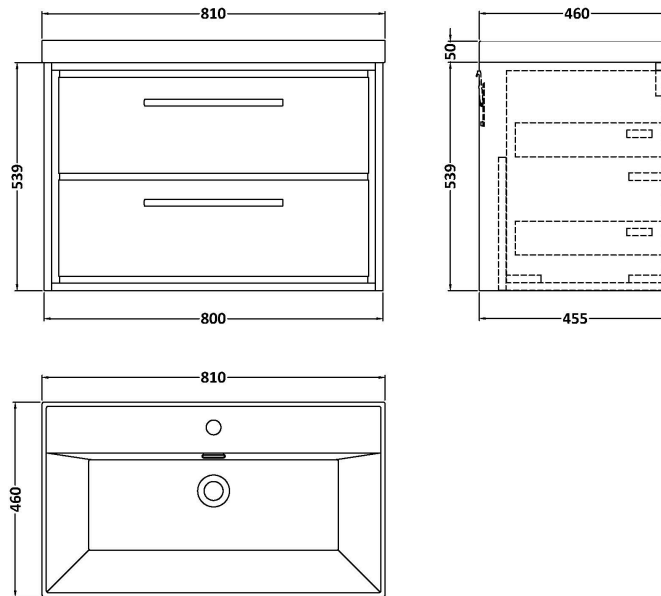

Sales Code: LIL3026E

Description: 800 Wh 2-Drawer Unit & Basin 1Th

Packaging Details

Barcode: 5056678486184

Sales Code: NFF3026

Description: 800 Wh 2-Drawer Unit (455 Deep)

Product Dimensions

Height (mm):	539
Width (mm):	800
Depth (mm):	455
Nett Weight (kg):	39

Packaging Dimensions

Height (mm):	577
Width (mm):	832
Depth (mm):	480
Gross Weight (kg):	39.5

Packaging Data

Box Colour:	Brown Cardboard Box - Printed
Box Qty:	0
Label Size:	0 x 0
Label Colour:	White Label
Label Qty:	2

Outer Box Dimensions (If Applicable)

Height (mm):	
Width (mm):	
Depth (mm):	
Gross Weight (kg):	
Barcode:	5056678485750

Product Details

Country of Origin:	China
Fitting Instruction:	No
CE & UKCA:	N/A
FSC Certified Materials:	Yes
Colour:	Bleached Cuneo Oak
Construction Method:	Cam & Wood Dowel
Construction Type:	Rigid
Cabinet Finish:	MFC Textured Woodgrain
Fascia Finish:	MFC Textured Woodgrain
Cabinet Thickness (mm):	18
Fascia Thickness (mm):	18
Drawer Included:	Yes
Drawer Type:	80mm High Metal S/C Inc Galler
No of Shelves:	0
Hinge Type:	Not Applicable
Hinge Included:	Not Applicable
Adjustable Legs:	No, Not Required
Fixings Included:	Yes
Handle Style:	Contemporary
Waste Shroud:	Yes
Handle Included:	Yes, Supplied
Handle Type:	D-Shape

Sales Code: NVM065

Description: 810 X 465 Thin-Edge Basin 1Th

Product Dimensions

Height (mm):	50
Width (mm):	800
Depth (mm):	460
Nett Weight (kg):	17.5

Packaging Dimensions

Height (mm):	170
Width (mm):	825
Depth (mm):	480
Gross Weight (kg):	18