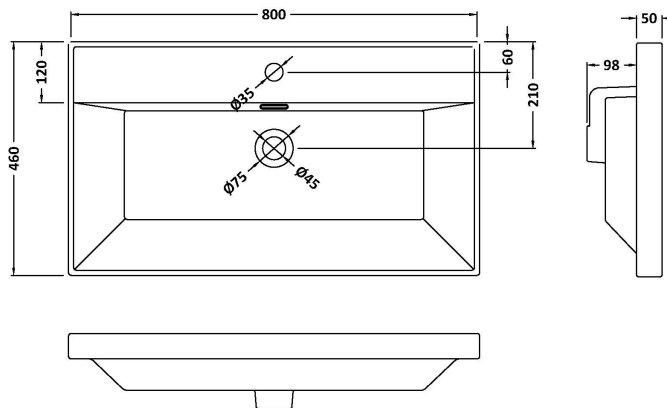

Packaging Dimensions

Height (mm):	577
Width (mm):	832
Depth (mm):	480
Gross Weight (kg):	39.5

Packaging Data

Box Colour:	Brown Cardboard Box - Printed
Box Qty:	0
Label Size:	0 x 0
Label Colour:	White Label
Label Qty:	2

Outer Box Dimensions (If Applicable)

Height (mm):	
Width (mm):	
Depth (mm):	
Gross Weight (kg):	
Barcode:	5056678485750

Product Details

Country of Origin:	China
Fitting Instruction:	No
CE & UKCA:	N/A
FSC Certified Materials:	Yes
Colour:	Bleached Cuneo Oak
Construction Method:	Cam & Wood Dowel
Construction Type:	Rigid
Cabinet Finish:	MFC Textured Woodgrain
Fascia Finish:	MFC Textured Woodgrain
Cabinet Thickness (mm):	18
Fascia Thickness (mm):	18
Drawer Included:	Yes
Drawer Type:	80mm High Metal S/C Inc Galler
No of Shelves:	0
Hinge Type:	Not Applicable
Hinge Included:	Not Applicable
Adjustable Legs:	No, Not Required
Fixings Included:	Yes
Handle Style:	Contemporary
Waste Shroud:	Yes
Handle Included:	Yes, Supplied
Handle Type:	D-Shape

Sales Code: NVM065

Description: 810 X 465 Thin-Edge Basin 1Th

Product Dimensions

Height (mm):	50
Width (mm):	800
Depth (mm):	460
Nett Weight (kg):	17.5

Packaging Dimensions

Height (mm):	170
Width (mm):	825
Depth (mm):	480
Gross Weight (kg):	18

Packaging Data

Box Colour:	Brown Cardboard Box - Printed
Box Qty:	1
Label Size:	100 x 50
Label Colour:	White Label
Label Qty:	2

Outer Box Dimensions (If Applicable)

Height (mm):	
Width (mm):	
Depth (mm):	
Gross Weight (kg):	
Barcode:	5056678484876