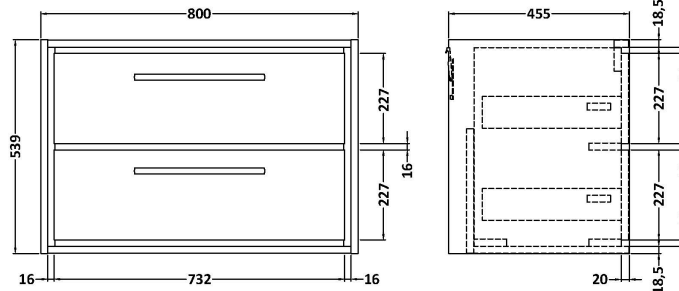

Sales Code: LIL3026E

Description: 800 Wh 2-Drawer Unit & Basin 1Th

Packaging Details

Barcode: 5056678486184

Sales Code: NFF3026

Description: 800 Wh 2-Drawer Unit (455 Deep)

Product Dimensions

Height (mm):	539
Width (mm):	800
Depth (mm):	455
Nett Weight (kg):	39

Packaging Dimensions

Height (mm):	577
Width (mm):	832
Depth (mm):	480
Gross Weight (kg):	39.5

Packaging Data

Box Colour:	Brown Cardboard Box - Printed
Box Qty:	0
Label Size:	0 x 0
Label Colour:	White Label
Label Qty:	2

Outer Box Dimensions (If Applicable)

Height (mm):	
Width (mm):	
Depth (mm):	
Gross Weight (kg):	
Barcode:	5056678485750

Product Details

Country of Origin:	China
Fitting Instruction:	No
CE & UKCA:	N/A
FSC Certified Materials:	Yes
Colour:	Bleached Cuneo Oak
Construction Method:	Cam & Wood Dowel
Construction Type:	Rigid
Cabinet Finish:	MFC Textured Woodgrain
Fascia Finish:	MFC Textured Woodgrain
Cabinet Thickness (mm):	18
Fascia Thickness (mm):	18
Drawer Included:	Yes
Drawer Type:	80mm High Metal S/C Inc Galler
No of Shelves:	0
Hinge Type:	Not Applicable
Hinge Included:	Not Applicable
Adjustable Legs:	No, Not Required
Fixings Included:	Yes
Handle Style:	Contemporary
Waste Shroud:	Yes
Handle Included:	Yes, Supplied
Handle Type:	D-Shape

Sales Code: NVM065

Description: 810 X 465 Thin-Edge Basin 1Th

Product Dimensions

Height (mm):	50
Width (mm):	800
Depth (mm):	460
Nett Weight (kg):	17.5

Packaging Dimensions

Height (mm):	170
Width (mm):	825
Depth (mm):	480
Gross Weight (kg):	18