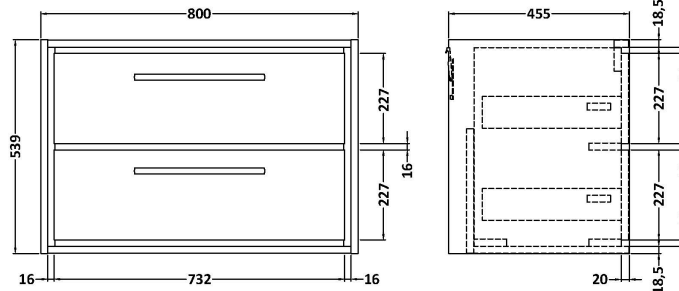

Sales Code: LIL3026L

Description: 800 Wh 2-Drawer Unit & Basin 1Th

Packaging Details

Barcode: 5056678487471

Sales Code: NFF3026

Description: 800 Wh 2-Drawer Unit (455 Deep)

Product Dimensions

Height (mm):	539
Width (mm):	800
Depth (mm):	455
Nett Weight (kg):	39

Packaging Dimensions

Height (mm):	577
Width (mm):	832
Depth (mm):	480
Gross Weight (kg):	39.5

Packaging Data

Box Colour:	Brown Cardboard Box - Printed
Box Qty:	0
Label Size:	0 x 0
Label Colour:	White Label
Label Qty:	2

Outer Box Dimensions (If Applicable)

Height (mm):	
Width (mm):	
Depth (mm):	
Gross Weight (kg):	
Barcode:	5056678485750

Product Details

Country of Origin:	China
Fitting Instruction:	No
CE & UKCA:	N/A
FSC Certified Materials:	Yes
Colour:	Bleached Cuneo Oak
Construction Method:	Cam & Wood Dowel
Construction Type:	Rigid
Cabinet Finish:	MFC Textured Woodgrain
Fascia Finish:	MFC Textured Woodgrain
Cabinet Thickness (mm):	18
Fascia Thickness (mm):	18
Drawer Included:	Yes
Drawer Type:	80mm High Metal S/C Inc Galler
No of Shelves:	0
Hinge Type:	Not Applicable
Hinge Included:	Not Applicable
Adjustable Legs:	No, Not Required
Fixings Included:	Yes
Handle Style:	Contemporary
Waste Shroud:	Yes
Handle Included:	Yes, Supplied
Handle Type:	D-Shape

Sales Code: CBM605

Description: 800 X 460 Contemporary Basin 1Th

Product Dimensions

Height (mm):	45
Width (mm):	813
Depth (mm):	461
Nett Weight (kg):	22.2

Packaging Dimensions

Height (mm):	490
Width (mm):	850
Depth (mm):	220
Gross Weight (kg):	22.5