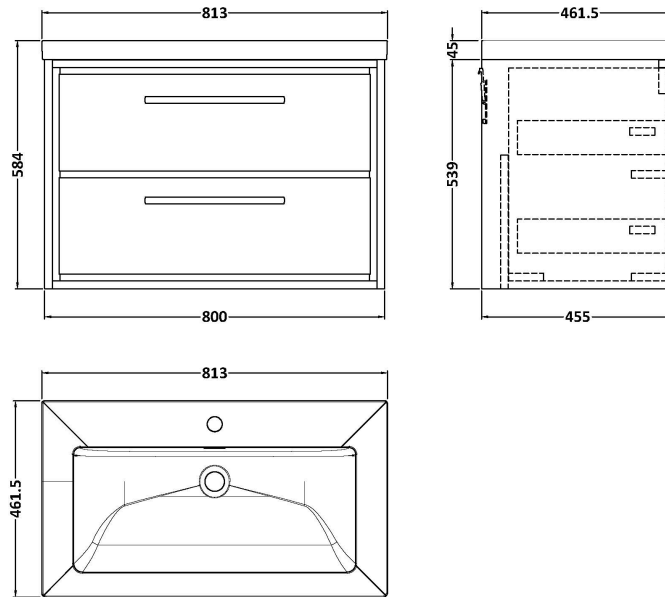

Sales Code: LIL3026L

Description: 800 Wh 2-Drawer Unit & Basin 1Th

Packaging Details

Barcode: 5056678487471

Sales Code: NFF3026

Description: 800 Wh 2-Drawer Unit (455 Deep)

Product Dimensions

Height (mm):	539
Width (mm):	800
Depth (mm):	455
Nett Weight (kg):	39

Packaging Dimensions

Height (mm):	577
Width (mm):	832
Depth (mm):	480
Gross Weight (kg):	39.5

Packaging Data

Box Colour:	Brown Cardboard Box - Printed
Box Qty:	0
Label Size:	0 x 0
Label Colour:	White Label
Label Qty:	2

Outer Box Dimensions (If Applicable)

Height (mm):	
Width (mm):	
Depth (mm):	
Gross Weight (kg):	
Barcode:	5056678485750

Product Details

Country of Origin:	China
Fitting Instruction:	No
CE & UKCA:	N/A
FSC Certified Materials:	Yes
Colour:	Bleached Cuneo Oak
Construction Method:	Cam & Wood Dowel
Construction Type:	Rigid
Cabinet Finish:	MFC Textured Woodgrain
Fascia Finish:	MFC Textured Woodgrain
Cabinet Thickness (mm):	18
Fascia Thickness (mm):	18
Drawer Included:	Yes
Drawer Type:	80mm High Metal S/C Inc Galler
No of Shelves:	0
Hinge Type:	Not Applicable
Hinge Included:	Not Applicable
Adjustable Legs:	No, Not Required
Fixings Included:	Yes
Handle Style:	Contemporary
Waste Shroud:	Yes
Handle Included:	Yes, Supplied
Handle Type:	D-Shape

Sales Code: CBM605

Description: 800 X 460 Contemporary Basin 1Th

Product Dimensions

Height (mm):	45
Width (mm):	813
Depth (mm):	461
Nett Weight (kg):	22.2

Packaging Dimensions

Height (mm):	490
Width (mm):	850
Depth (mm):	220
Gross Weight (kg):	22.5