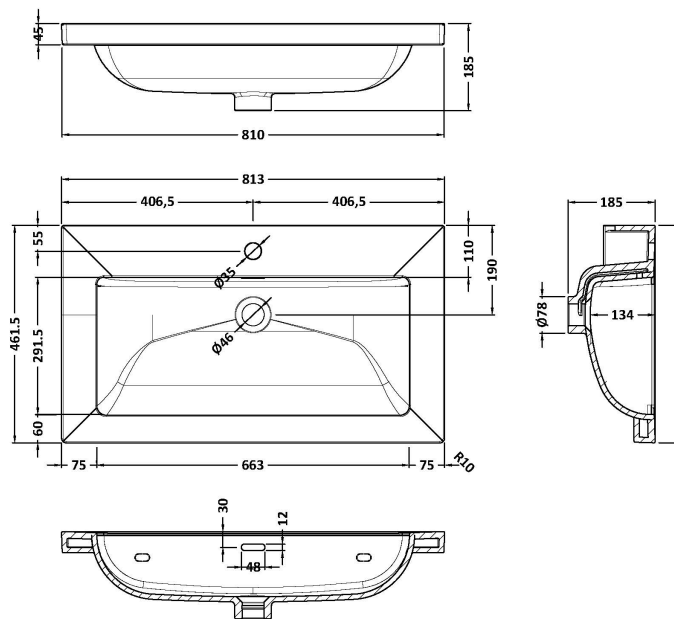

Packaging Dimensions

Height (mm):	577
Width (mm):	832
Depth (mm):	480
Gross Weight (kg):	39.5

Packaging Data

Box Colour:	Brown Cardboard Box - Printed
Box Qty:	0
Label Size:	0 x 0
Label Colour:	White Label
Label Qty:	2

Outer Box Dimensions (If Applicable)

Height (mm):	
Width (mm):	
Depth (mm):	
Gross Weight (kg):	
Barcode:	5056678485750

Product Details

Country of Origin:	China
Fitting Instruction:	No
CE & UKCA:	N/A
FSC Certified Materials:	Yes
Colour:	Bleached Cuneo Oak
Construction Method:	Cam & Wood Dowel
Construction Type:	Rigid
Cabinet Finish:	MFC Textured Woodgrain
Fascia Finish:	MFC Textured Woodgrain
Cabinet Thickness (mm):	18
Fascia Thickness (mm):	18
Drawer Included:	Yes
Drawer Type:	80mm High Metal S/C Inc Galler
No of Shelves:	0
Hinge Type:	Not Applicable
Hinge Included:	Not Applicable
Adjustable Legs:	No, Not Required
Fixings Included:	Yes
Handle Style:	Contemporary
Waste Shroud:	Yes
Handle Included:	Yes, Supplied
Handle Type:	D-Shape

Sales Code: CBM605

Description: 800 X 460 Contemporary Basin 1Th

Product Dimensions

Height (mm):	45
Width (mm):	813
Depth (mm):	461
Nett Weight (kg):	22.2

Packaging Dimensions

Height (mm):	490
Width (mm):	850
Depth (mm):	220
Gross Weight (kg):	22.5

Packaging Data

Box Colour:	Brown Cardboard Box - Printed
Box Qty:	1
Label Size:	100 x 50
Label Colour:	White Label
Label Qty:	2

Outer Box Dimensions (If Applicable)

Height (mm):	
Width (mm):	
Depth (mm):	
Gross Weight (kg):	
Barcode:	5056678485262