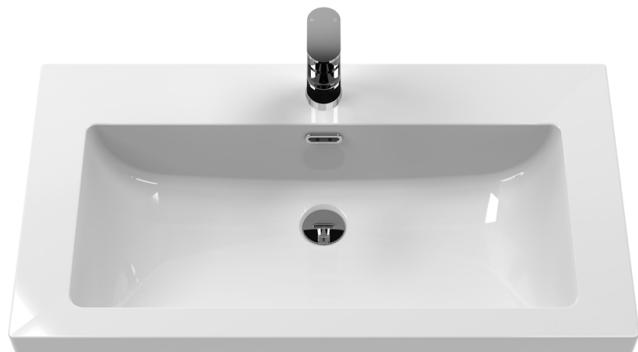

Sales Code: LIL3026L

Description: 800 Wh 2-Drawer Unit & Basin 1Th

Packaging Details

Barcode: 5056678487471

Sales Code: NFF3026

Description: 800 Wh 2-Drawer Unit (455 Deep)

Product Dimensions

Height (mm):	539
Width (mm):	800
Depth (mm):	455
Nett Weight (kg):	39

Outer Box Dimensions (If Applicable)

Height (mm):	
Width (mm):	
Depth (mm):	
Gross Weight (kg):	
Barcode:	5056678485750

Product Details

Country of Origin:	China
Fitting Instruction:	No
CE & UKCA:	N/A
FSC Certified Materials:	Yes
Colour:	Bleached Cuneo Oak
Construction Method:	Cam & Wood Dowel
Construction Type:	Rigid
Cabinet Finish:	MFC Textured Woodgrain
Fascia Finish:	MFC Textured Woodgrain
Cabinet Thickness (mm):	18
Fascia Thickness (mm):	18
Drawer Included:	Yes
Drawer Type:	80mm High Metal S/C Inc Galler
No of Shelves:	0
Hinge Type:	Not Applicable
Hinge Included:	Not Applicable
Adjustable Legs:	No, Not Required
Fixings Included:	Yes
Handle Style:	Contemporary
Waste Shroud:	Yes
Handle Included:	Yes, Supplied
Handle Type:	D-Shape

Sales Code: CBM605

Description: 800 X 460 Contemporary Basin 1Th

Product Dimensions

Height (mm):	45
Width (mm):	813
Depth (mm):	461
Nett Weight (kg):	22.2

Packaging Dimensions

Height (mm):	490
Width (mm):	850
Depth (mm):	220
Gross Weight (kg):	22.5