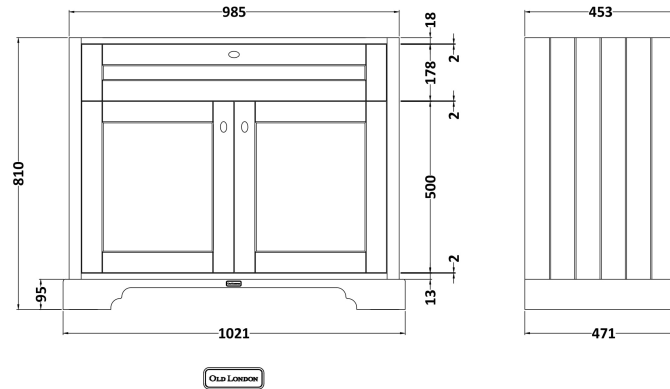

Sales Code: LOF277S

Description: 1000 2-Door Unit & Sq Marble Top 1Th

Packaging Details

Barcode: 5056462694931

Sales Code: LON207

Description: 1000 2-Door Basin Unit

Product Dimensions

Height (mm):	810
Width (mm):	1021
Depth (mm):	471
Nett Weight (kg):	42.5

Packaging Dimensions

Height (mm):	850
Width (mm):	1055
Depth (mm):	510
Gross Weight (kg):	43.5

Packaging Data

Box Colour:	Brown Cardboard Box
Box Qty:	1
Label Size:	150 x 100
Label Colour:	White Label
Label Qty:	2

Outer Box Dimensions (If Applicable)

Height (mm):	
Width (mm):	
Depth (mm):	
Gross Weight (kg):	
Barcode:	5056211844587

Product Details

Country of Origin:	Ireland
Fitting Instruction:	No
CE & UKCA:	
FSC Certified Materials:	Yes
Colour:	Storm Grey
Construction Method:	Cam & Wood Dowel
Construction Type:	Rigid
Cabinet Finish:	Mdf Vinyl Smooth Matt
Fascia Finish:	Mdf Vinyl Smooth Matt
Cabinet Thickness (mm):	18
Fascia Thickness (mm):	18
Drawer Included:	No
Drawer Type:	Not Applicable
No of Shelves:	1
Hinge Type:	95 Degree Inset Clip-On S/C
Hinge Included:	Yes
Adjustable Legs:	Not Applicable
Fixings Included:	Not Required
Handle Style:	Traditional
Waste Shroud:	No
Handle Included:	Yes
Handle Type:	Knob

Sales Code: LSM246

Description: 1000 Rectangle Marble Top/Basin 1Th

Product Dimensions

Height (mm):	268
Width (mm):	1020
Depth (mm):	470
Nett Weight (kg):	18

Packaging Dimensions

Height (mm):	250
Width (mm):	1100
Depth (mm):	580
Gross Weight (kg):	18.5