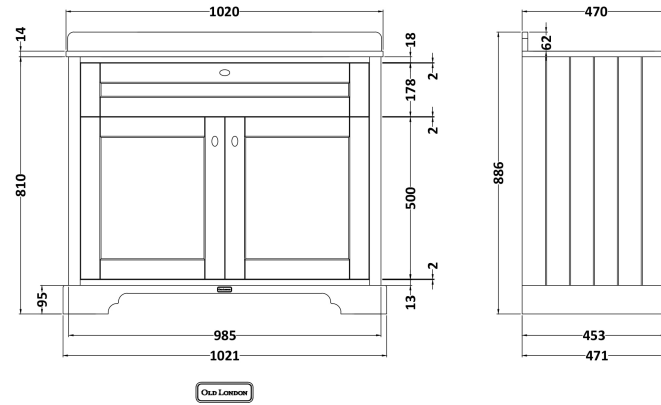

Sales Code: LOF277S

Description: 1000 2-Door Unit & Sq Marble Top 1Th

Packaging Details

Barcode: 5056462694931

Sales Code: LON207

Description: 1000 2-Door Basin Unit

Product Dimensions

Height (mm):	810
Width (mm):	1021
Depth (mm):	471
Nett Weight (kg):	42.5

Packaging Dimensions

Height (mm):	850
Width (mm):	1055
Depth (mm):	510
Gross Weight (kg):	43.5

Packaging Data

Box Colour:	Brown Cardboard Box
Box Qty:	1
Label Size:	150 x 100
Label Colour:	White Label
Label Qty:	2

Outer Box Dimensions (If Applicable)

Height (mm):	
Width (mm):	
Depth (mm):	
Gross Weight (kg):	
Barcode:	5056211844587

Product Details

Country of Origin:	Ireland
Fitting Instruction:	No
CE & UKCA:	
FSC Certified Materials:	Yes
Colour:	Storm Grey
Construction Method:	Cam & Wood Dowel
Construction Type:	Rigid
Cabinet Finish:	Mdf Vinyl Smooth Matt
Fascia Finish:	Mdf Vinyl Smooth Matt
Cabinet Thickness (mm):	18
Fascia Thickness (mm):	18
Drawer Included:	No
Drawer Type:	Not Applicable
No of Shelves:	1
Hinge Type:	95 Degree Inset Clip-On S/C
Hinge Included:	Yes
Adjustable Legs:	Not Applicable
Fixings Included:	Not Required
Handle Style:	Traditional
Waste Shroud:	No
Handle Included:	Yes
Handle Type:	Knob

Sales Code: LSM246

Description: 1000 Rectangle Marble Top/Basin 1Th

Product Dimensions

Height (mm):	268
Width (mm):	1020
Depth (mm):	470
Nett Weight (kg):	18

Packaging Dimensions

Height (mm):	250
Width (mm):	1100
Depth (mm):	580
Gross Weight (kg):	18.5