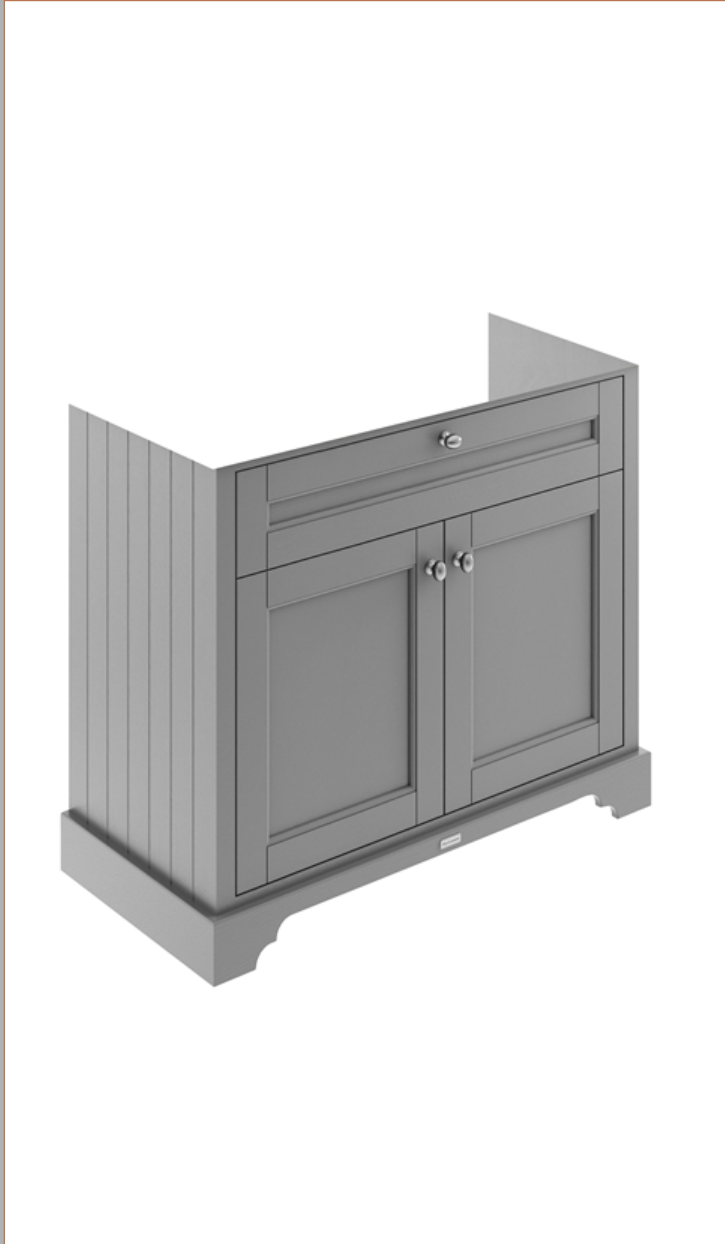

Sales Code: LOF277S

Description: 1000 2-Door Unit & Sq Marble Top 1Th

Packaging Details

Barcode: 5056462694931

Sales Code: LON207

Description: 1000 2-Door Basin Unit

Product Dimensions

Height (mm):	810
Width (mm):	1021
Depth (mm):	471
Nett Weight (kg):	42.5

Packaging Dimensions

Height (mm):	850
Width (mm):	1055
Depth (mm):	510
Gross Weight (kg):	43.5

Packaging Data

Box Colour:	Brown Cardboard Box
Box Qty:	1
Label Size:	150 x 100
Label Colour:	White Label
Label Qty:	2

Outer Box Dimensions (If Applicable)

Height (mm):	
Width (mm):	
Depth (mm):	
Gross Weight (kg):	
Barcode:	5056211844587

Product Details

Country of Origin:	Ireland
Fitting Instruction:	No
CE & UKCA:	
FSC Certified Materials:	Yes
Colour:	Storm Grey
Construction Method:	Cam & Wood Dowel
Construction Type:	Rigid
Cabinet Finish:	Mdf Vinyl Smooth Matt
Fascia Finish:	Mdf Vinyl Smooth Matt
Cabinet Thickness (mm):	18
Fascia Thickness (mm):	18
Drawer Included:	No
Drawer Type:	Not Applicable
No of Shelves:	1
Hinge Type:	95 Degree Inset Clip-On S/C
Hinge Included:	Yes
Adjustable Legs:	Not Applicable
Fixings Included:	Not Required
Handle Style:	Traditional
Waste Shroud:	No
Handle Included:	Yes
Handle Type:	Knob

Sales Code: LSM246

Description: 1000 Rectangle Marble Top/Basin 1Th

Product Dimensions

Height (mm):	268
Width (mm):	1020
Depth (mm):	470
Nett Weight (kg):	18

Packaging Dimensions

Height (mm):	250
Width (mm):	1100
Depth (mm):	580
Gross Weight (kg):	18.5