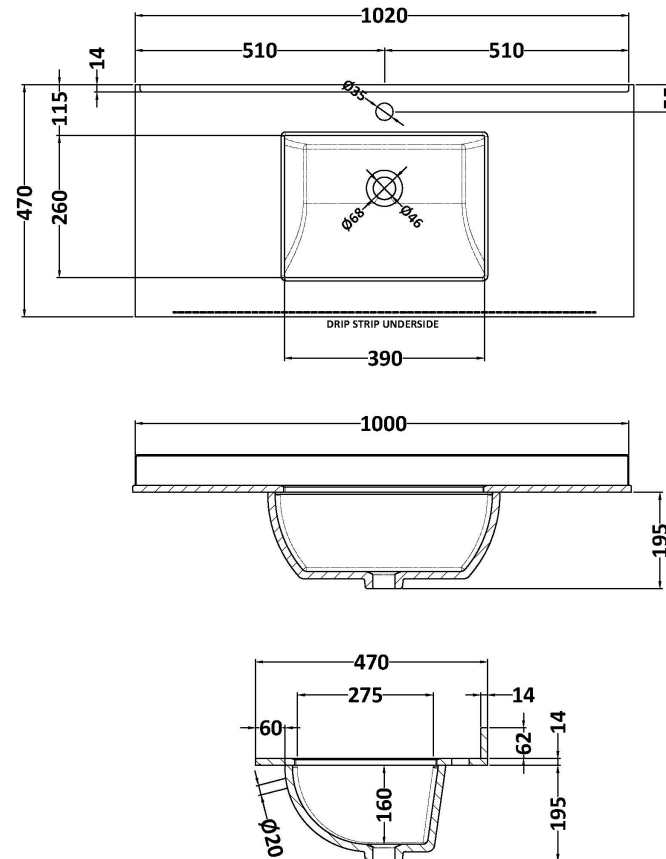

Packaging Dimensions

Height (mm):	850
Width (mm):	1055
Depth (mm):	510
Gross Weight (kg):	43.5

Packaging Data

Box Colour:	Brown Cardboard Box
Box Qty:	1
Label Size:	150 x 100
Label Colour:	White Label
Label Qty:	2

Outer Box Dimensions (If Applicable)

Height (mm):	
Width (mm):	
Depth (mm):	
Gross Weight (kg):	
Barcode:	5056211844587

Product Details

Country of Origin:	Ireland
Fitting Instruction:	No
CE & UKCA:	
FSC Certified Materials:	Yes
Colour:	Storm Grey
Construction Method:	Cam & Wood Dowel
Construction Type:	Rigid
Cabinet Finish:	Mdf Vinyl Smooth Matt
Fascia Finish:	Mdf Vinyl Smooth Matt
Cabinet Thickness (mm):	18
Fascia Thickness (mm):	18
Drawer Included:	No
Drawer Type:	Not Applicable
No of Shelves:	1
Hinge Type:	95 Degree Inset Clip-On S/C
Hinge Included:	Yes
Adjustable Legs:	Not Applicable
Fixings Included:	Not Required
Handle Style:	Traditional
Waste Shroud:	No
Handle Included:	Yes
Handle Type:	Knob

Sales Code: LSM246

Description: 1000 Rectangle Marble Top/Basin 1Th

Product Dimensions

Height (mm):	268
Width (mm):	1020
Depth (mm):	470
Nett Weight (kg):	18

Packaging Dimensions

Height (mm):	250
Width (mm):	1100
Depth (mm):	580
Gross Weight (kg):	18.5

Packaging Data

Box Colour:	White Cardboard Box
Box Qty:	1
Label Size:	100 x 50
Label Colour:	White Label
Label Qty:	2

Outer Box Dimensions (If Applicable)

Height (mm):	
Width (mm):	
Depth (mm):	
Gross Weight (kg):	
Barcode:	5056462655987