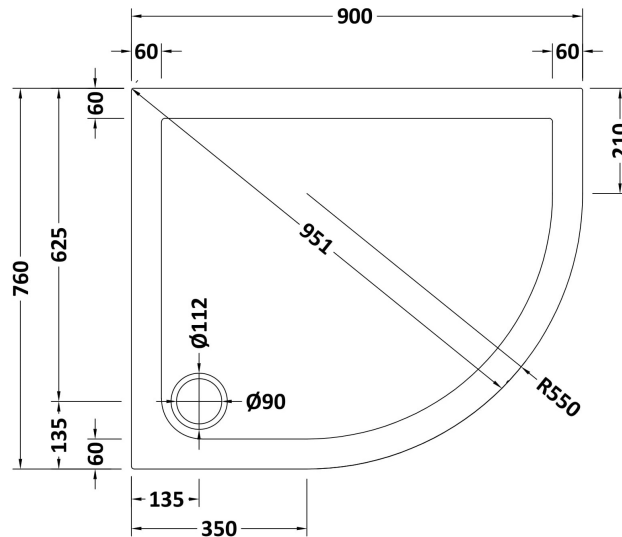

Sales Code: TR71102

Description: Offset Tray Rh 900 X 760

Product Dimensions

Length (mm):	900
Width (mm):	760
Height (mm):	40
Nett Weight (kg):	21.8

Packaging Dimensions

Length (mm):	940
Width (mm):	800
Height (mm):	85
Gross Weight (kg):	22.1

Packaging Data

Box Colour:	Shrinkwrap & Polystyrene
Box Qty:	1
Label Size:	100 x 50
Label Colour:	White Label
Label Qty:	2

Outer Box Dimensions (If Applicable)

Length (mm):	
Width (mm):	
Height (mm):	
Gross Weight (kg):	
Barcode:	5056211813385

Product Details

Country of Origin:	United Kingdom
Fitting Instruction:	No
CE & UKCA:	Yes
Colour/Finish:	Slate Grey
Product Material:	Acrylic Capped ABS Caco3 & Pu
Material Colour Reference:	Slate Grey
Radius:	550
Waste Required (mm):	90
Compatible with Leg Kit:	Yes