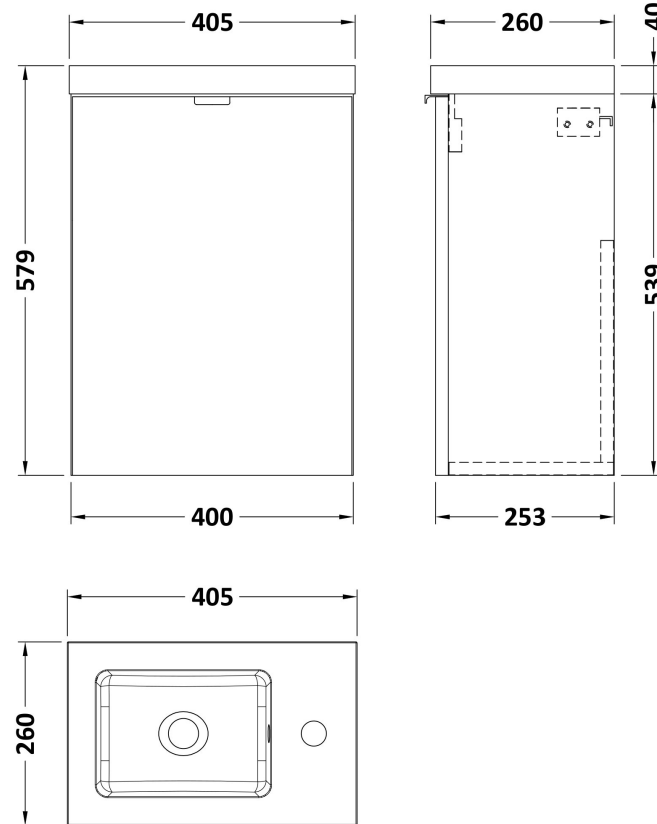

Sales Code: CBI3037

Description: 400 1-Door Wall Hung Unit & Basin

Packaging Details

Barcode: 5056678453797

Sales Code: OFF3031

Description: 400 1-Door Wall Hung Unit (255mm)

Product Dimensions

Height (mm):	540
Width (mm):	400
Depth (mm):	283
Nett Weight (kg):	8

Packaging Dimensions

Height (mm):	560
Width (mm):	420
Depth (mm):	275
Gross Weight (kg):	8.5

Packaging Data

Box Colour:	Brown Cardboard Box
Box Qty:	1
Label Size:	100 x 50
Label Colour:	White Label
Label Qty:	2

Outer Box Dimensions (If Applicable)

Height (mm):	
Width (mm):	
Depth (mm):	
Gross Weight (kg):	
Barcode:	5056678436875

Product Details

Country of Origin:	United Kingdom
Fitting Instruction:	No
CE & UKCA:	N/A
FSC Certified Materials:	Yes
Colour:	Bleached Cuneo Oak
Construction Method:	Cam & Wood Dowel
Construction Type:	Rigid
Cabinet Finish:	MFC Textured Woodgrain
Fascia Finish:	MFC Textured Woodgrain
Cabinet Thickness (mm):	18
Fascia Thickness (mm):	18
Drawer Included:	No
Drawer Type:	Not Applicable
No of Shelves:	0
Hinge Type:	95 Degree Clip-On Soft Close
Hinge Included:	Yes, Supplied
Adjustable Legs:	No, Not Required
Fixings Included:	Yes
Handle Style:	Modern
Waste Shroud:	No
Handle Included:	Yes, Supplied
Handle Type:	Wrapover

Sales Code: PMB301

Description: 400 Side Tap Basin 1Th (402.5X255x40)

Product Dimensions

Height (mm):	135
Width (mm):	403
Depth (mm):	255
Nett Weight (kg):	6.01

Packaging Dimensions

Height (mm):	315
Width (mm):	205
Depth (mm):	455
Gross Weight (kg):	6.01