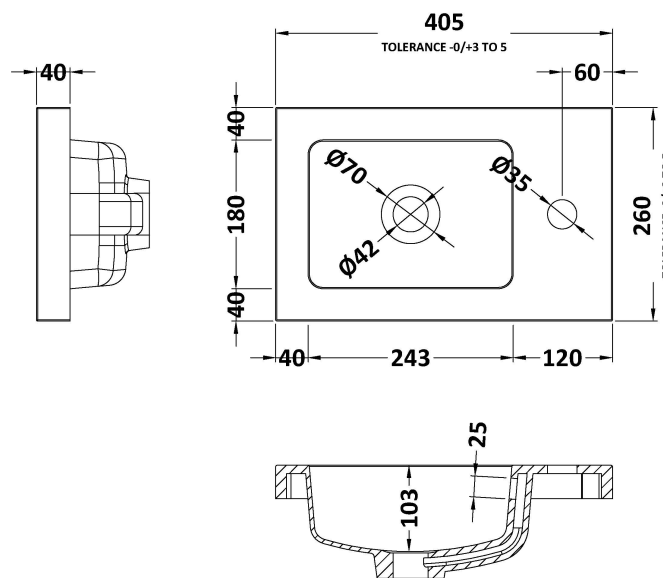

Packaging Dimensions

Height (mm):	560
Width (mm):	420
Depth (mm):	275
Gross Weight (kg):	8.5

Packaging Data

Box Colour:	Brown Cardboard Box
Box Qty:	1
Label Size:	100 x 50
Label Colour:	White Label
Label Qty:	2

Outer Box Dimensions (If Applicable)

Height (mm):	
Width (mm):	
Depth (mm):	
Gross Weight (kg):	
Barcode:	5056678436875

Product Details

Country of Origin:	United Kingdom
Fitting Instruction:	No
CE & UKCA:	N/A
FSC Certified Materials:	Yes
Colour:	Bleached Cuneo Oak
Construction Method:	Cam & Wood Dowel
Construction Type:	Rigid
Cabinet Finish:	MFC Textured Woodgrain
Fascia Finish:	MFC Textured Woodgrain
Cabinet Thickness (mm):	18
Fascia Thickness (mm):	18
Drawer Included:	No
Drawer Type:	Not Applicable
No of Shelves:	0
Hinge Type:	95 Degree Clip-On Soft Close
Hinge Included:	Yes, Supplied
Adjustable Legs:	No, Not Required
Fixings Included:	Yes
Handle Style:	Modern
Waste Shroud:	No
Handle Included:	Yes, Supplied
Handle Type:	Wrapover

Sales Code: PMB301

Description: 400 Side Tap Basin 1Th (402.5X255x40)

Product Dimensions

Height (mm):	135
Width (mm):	403
Depth (mm):	255
Nett Weight (kg):	6.01

Packaging Dimensions

Height (mm):	315
Width (mm):	205
Depth (mm):	455
Gross Weight (kg):	6.01

Packaging Data

Box Colour:	
Box Qty:	
Label Size:	x
Label Colour:	
Label Qty:	

Outer Box Dimensions (If Applicable)

Height (mm):	
Width (mm):	
Depth (mm):	
Gross Weight (kg):	
Barcode:	5055369063024

Product Details