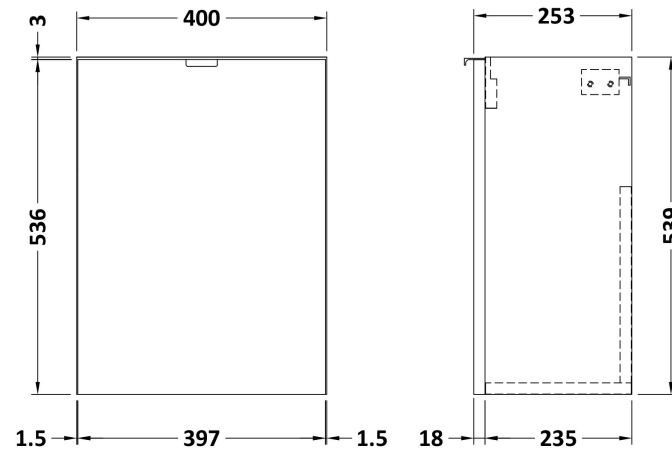

Sales Code: CBI3037

Description: 400 1-Door Wall Hung Unit & Basin

Packaging Details

Barcode: 5056678453797

Sales Code: OFF3031

Description: 400 1-Door Wall Hung Unit (255mm)

Product Dimensions

Height (mm):	540
Width (mm):	400
Depth (mm):	283
Nett Weight (kg):	8

Packaging Dimensions

Height (mm):	560
Width (mm):	420
Depth (mm):	275
Gross Weight (kg):	8.5

Packaging Data

Box Colour:	Brown Cardboard Box
Box Qty:	1
Label Size:	100 x 50
Label Colour:	White Label
Label Qty:	2

Sales Code: PMB301

Description: 400 Side Tap Basin 1Th (402.5X255x40)

Product Dimensions

Height (mm):	135
Width (mm):	403
Depth (mm):	255
Nett Weight (kg):	6.01

Packaging Dimensions

Height (mm):	315
Width (mm):	205
Depth (mm):	455
Gross Weight (kg):	6.01

Packaging Data

Box Colour:	
Box Qty:	
Label Size:	x
Label Colour:	
Label Qty:	

Outer Box Dimensions (If Applicable)

Height (mm):	
Width (mm):	
Depth (mm):	
Gross Weight (kg):	
Barcode:	5055369063024

Product Details