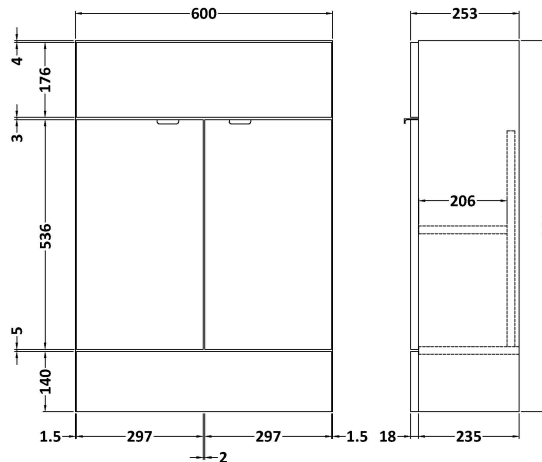

Sales Code: CBI3006

Description: 600mm Compact Vanity Unit & Basin

Packaging Details

Barcode: 5056678453377

Sales Code: OFF3007

Description: 600 Vanity Unit Compact

Product Dimensions

Height (mm):	864
Width (mm):	600
Depth (mm):	255
Nett Weight (kg):	17

Packaging Dimensions

Height (mm):	290
Width (mm):	625
Depth (mm):	900
Gross Weight (kg):	17.5

Packaging Data

Box Colour:	Brown Cardboard Box
Box Qty:	1
Label Size:	100 x 50
Label Colour:	White Label
Label Qty:	2

Outer Box Dimensions (If Applicable)

Height (mm):	
Width (mm):	
Depth (mm):	
Gross Weight (kg):	
Barcode:	5056678436783

Product Details

Country of Origin:	United Kingdom
Fitting Instruction:	No
CE & UKCA:	N/A
FSC Certified Materials:	Yes
Colour:	Bleached Cuneo Oak
Construction Method:	Cam & Wood Dowel
Construction Type:	Rigid
Cabinet Finish:	MFC Textured Woodgrain
Fascia Finish:	MFC Textured Woodgrain
Cabinet Thickness (mm):	18
Fascia Thickness (mm):	18
Drawer Included:	No
Drawer Type:	Not Applicable
No of Shelves:	1
Hinge Type:	95 Degree Clip-On Soft Close
Hinge Included:	Yes
Adjustable Legs:	No
Fixings Included:	Yes
Handle Style:	Contemporary
Waste Shroud:	No
Handle Included:	Yes
Handle Type:	Wrapover

Sales Code: PMB303

Description: 600 Side Tap Basin 1Th (602.5X255x40)

Product Dimensions

Height (mm):	255
Width (mm):	603
Depth (mm):	135
Nett Weight (kg):	9

Packaging Dimensions

Height (mm):	305
Width (mm):	205
Depth (mm):	655
Gross Weight (kg):	9