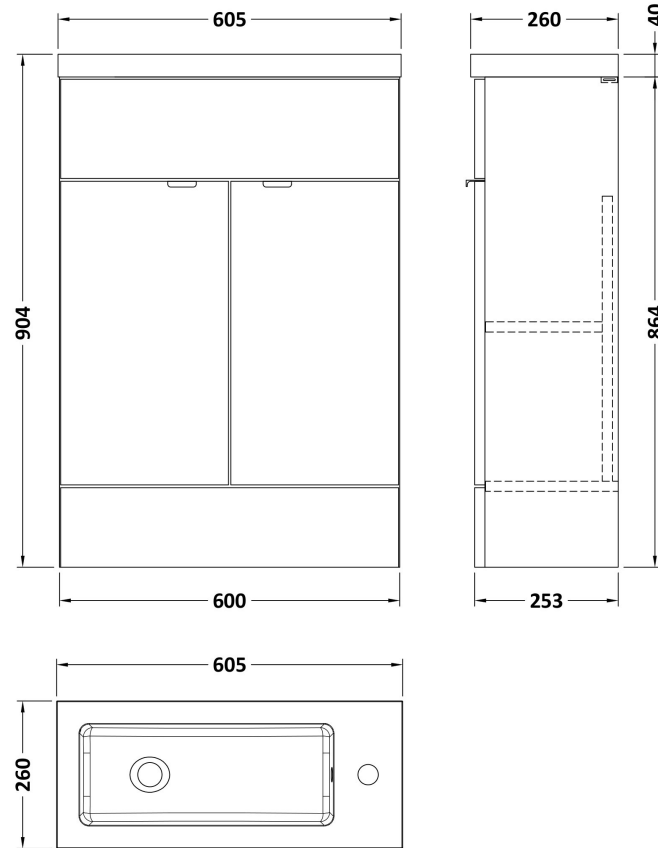

Sales Code: CBI3006

Description: 600mm Compact Vanity Unit & Basin

Packaging Details

Barcode: 5056678453377

Sales Code: OFF3007

Description: 600 Vanity Unit Compact

Product Dimensions

Height (mm):	864
Width (mm):	600
Depth (mm):	255
Nett Weight (kg):	17

Packaging Dimensions

Height (mm):	290
Width (mm):	625
Depth (mm):	900
Gross Weight (kg):	17.5

Packaging Data

Box Colour:	Brown Cardboard Box
Box Qty:	1
Label Size:	100 x 50
Label Colour:	White Label
Label Qty:	2

Outer Box Dimensions (If Applicable)

Height (mm):	
Width (mm):	
Depth (mm):	
Gross Weight (kg):	
Barcode:	5056678436783

Product Details

Country of Origin:	United Kingdom
Fitting Instruction:	No
CE & UKCA:	N/A
FSC Certified Materials:	Yes
Colour:	Bleached Cuneo Oak
Construction Method:	Cam & Wood Dowel
Construction Type:	Rigid
Cabinet Finish:	MFC Textured Woodgrain
Fascia Finish:	MFC Textured Woodgrain
Cabinet Thickness (mm):	18
Fascia Thickness (mm):	18
Drawer Included:	No
Drawer Type:	Not Applicable
No of Shelves:	1
Hinge Type:	95 Degree Clip-On Soft Close
Hinge Included:	Yes
Adjustable Legs:	No
Fixings Included:	Yes
Handle Style:	Contemporary
Waste Shroud:	No
Handle Included:	Yes
Handle Type:	Wrapover

Sales Code: PMB303

Description: 600 Side Tap Basin 1Th (602.5X255x40)

Product Dimensions

Height (mm):	255
Width (mm):	603
Depth (mm):	135
Nett Weight (kg):	9

Packaging Dimensions

Height (mm):	305
Width (mm):	205
Depth (mm):	655
Gross Weight (kg):	9