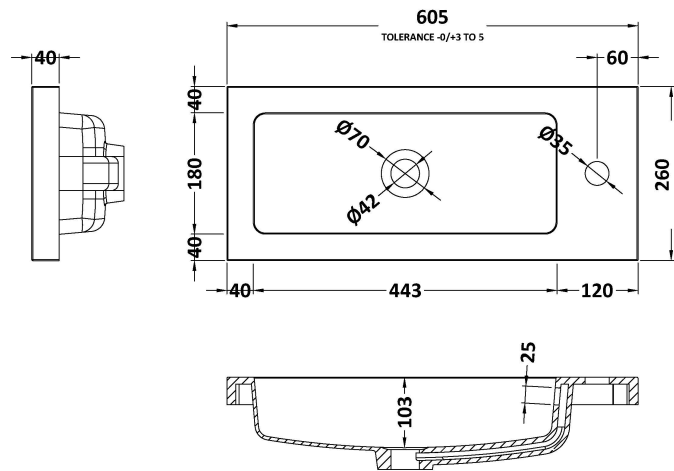

Packaging Dimensions

Height (mm):	290
Width (mm):	625
Depth (mm):	900
Gross Weight (kg):	17.5

Packaging Data

Box Colour:	Brown Cardboard Box
Box Qty:	1
Label Size:	100 x 50
Label Colour:	White Label
Label Qty:	2

Outer Box Dimensions (If Applicable)

Height (mm):	
Width (mm):	
Depth (mm):	
Gross Weight (kg):	
Barcode:	5056678436783

Product Details

Country of Origin:	United Kingdom
Fitting Instruction:	No
CE & UKCA:	N/A
FSC Certified Materials:	Yes
Colour:	Bleached Cuneo Oak
Construction Method:	Cam & Wood Dowel
Construction Type:	Rigid
Cabinet Finish:	MFC Textured Woodgrain
Fascia Finish:	MFC Textured Woodgrain
Cabinet Thickness (mm):	18
Fascia Thickness (mm):	18
Drawer Included:	No
Drawer Type:	Not Applicable
No of Shelves:	1
Hinge Type:	95 Degree Clip-On Soft Close
Hinge Included:	Yes
Adjustable Legs:	No
Fixings Included:	Yes
Handle Style:	Contemporary
Waste Shroud:	No
Handle Included:	Yes
Handle Type:	Wrapover

Sales Code: PMB303

Description: 600 Side Tap Basin 1Th (602.5X255x40)

Product Dimensions

Height (mm):	255
Width (mm):	603
Depth (mm):	135
Nett Weight (kg):	9

Packaging Dimensions

Height (mm):	305
Width (mm):	205
Depth (mm):	655
Gross Weight (kg):	9

Packaging Data

Box Colour:	Brown Cardboard Box - Printed
Box Qty:	1
Label Size:	100 x 50
Label Colour:	White Label
Label Qty:	2

Outer Box Dimensions (If Applicable)

Height (mm):	
Width (mm):	
Depth (mm):	
Gross Weight (kg):	
Barcode:	5055369063048