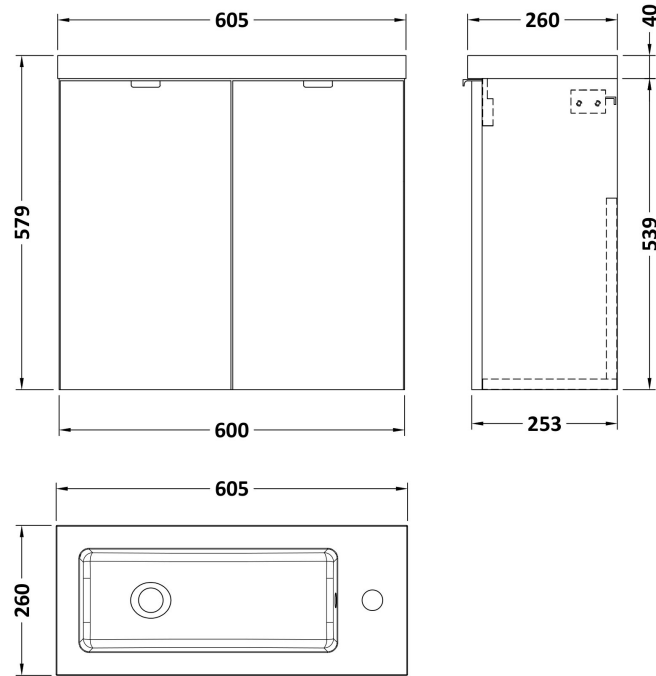

Sales Code: CBI3029

Description: 600 2-Door Wall Hung Unit & Basin

Packaging Details

Barcode: 5056678453650

Sales Code: OFF3067

Description: 600 2-Door Wall Hung Unit

Product Dimensions

Height (mm):	540
Width (mm):	600
Depth (mm):	253
Nett Weight (kg):	11

Packaging Dimensions

Height (mm):	375
Width (mm):	620
Depth (mm):	560
Gross Weight (kg):	11.5

Packaging Data

Box Colour:	Brown Cardboard Box
Box Qty:	1
Label Size:	100 x 50
Label Colour:	White Label
Label Qty:	2

Outer Box Dimensions (If Applicable)

Height (mm):	
Width (mm):	
Depth (mm):	
Gross Weight (kg):	
Barcode:	5056678437070

Product Details

Country of Origin:	United Kingdom
Fitting Instruction:	No
CE & UKCA:	N/A
FSC Certified Materials:	Yes
Colour:	Bleached Cuneo Oak
Construction Method:	Cam & Wood Dowel
Construction Type:	Rigid
Cabinet Finish:	MFC Textured Woodgrain
Fascia Finish:	MFC Textured Woodgrain
Cabinet Thickness (mm):	18
Fascia Thickness (mm):	18
Drawer Included:	No
Drawer Type:	Not Applicable
No of Shelves:	0
Hinge Type:	95 Degree Clip-On Soft Close
Hinge Included:	Yes, Supplied
Adjustable Legs:	No, Not Required
Fixings Included:	Yes
Handle Style:	Modern
Waste Shroud:	No
Handle Included:	Yes, Supplied
Handle Type:	Wrapover

Sales Code: PMB303

Description: 600 Side Tap Basin 1Th (602.5X255x40)

Product Dimensions

Height (mm):	255
Width (mm):	603
Depth (mm):	135
Nett Weight (kg):	9

Packaging Dimensions

Height (mm):	305
Width (mm):	205
Depth (mm):	655
Gross Weight (kg):	9