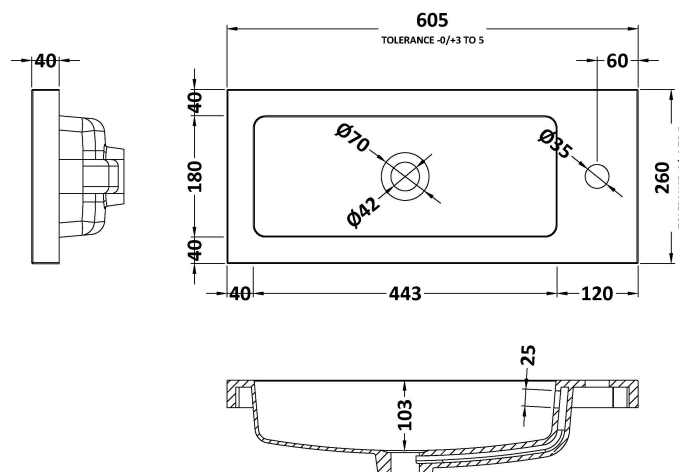

Packaging Dimensions

Height (mm):	375
Width (mm):	620
Depth (mm):	560
Gross Weight (kg):	11.5

Packaging Data

Box Colour:	Brown Cardboard Box
Box Qty:	1
Label Size:	100 x 50
Label Colour:	White Label
Label Qty:	2

Outer Box Dimensions (If Applicable)

Height (mm):	
Width (mm):	
Depth (mm):	
Gross Weight (kg):	
Barcode:	5056678437070

Product Details

Country of Origin:	United Kingdom
Fitting Instruction:	No
CE & UKCA:	N/A
FSC Certified Materials:	Yes
Colour:	Bleached Cuneo Oak
Construction Method:	Cam & Wood Dowel
Construction Type:	Rigid
Cabinet Finish:	MFC Textured Woodgrain
Fascia Finish:	MFC Textured Woodgrain
Cabinet Thickness (mm):	18
Fascia Thickness (mm):	18
Drawer Included:	No
Drawer Type:	Not Applicable
No of Shelves:	0
Hinge Type:	95 Degree Clip-On Soft Close
Hinge Included:	Yes, Supplied
Adjustable Legs:	No, Not Required
Fixings Included:	Yes
Handle Style:	Modern
Waste Shroud:	No
Handle Included:	Yes, Supplied
Handle Type:	Wrapover

Sales Code: PMB303

Description: 600 Side Tap Basin 1Th (602.5X255x40)

Product Dimensions

Height (mm):	255
Width (mm):	603
Depth (mm):	135
Nett Weight (kg):	9

Packaging Dimensions

Height (mm):	305
Width (mm):	205
Depth (mm):	655
Gross Weight (kg):	9

Packaging Data

Box Colour:	Brown Cardboard Box - Printed
Box Qty:	1
Label Size:	100 x 50
Label Colour:	White Label
Label Qty:	2

Outer Box Dimensions (If Applicable)

Height (mm):	
Width (mm):	
Depth (mm):	
Gross Weight (kg):	
Barcode:	5055369063048