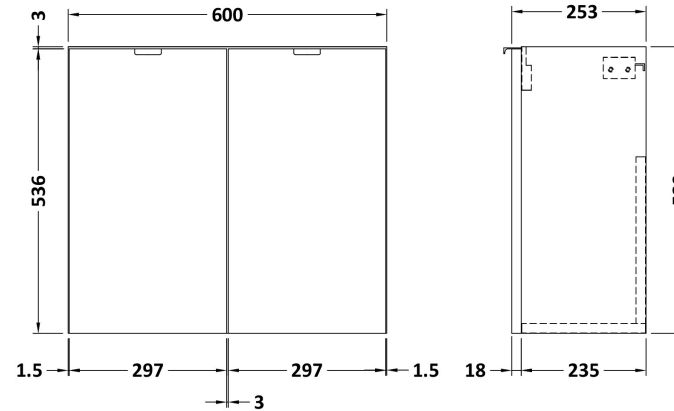

Sales Code: CBI3029

Description: 600 2-Door Wall Hung Unit & Basin

Packaging Details

Barcode: 5056678453650

Sales Code: OFF3067

Description: 600 2-Door Wall Hung Unit

Product Dimensions

Height (mm):	540
Width (mm):	600
Depth (mm):	253
Nett Weight (kg):	11

Packaging Dimensions

Height (mm):	375
Width (mm):	620
Depth (mm):	560
Gross Weight (kg):	11.5

Packaging Data

Box Colour:	Brown Cardboard Box
Box Qty:	1
Label Size:	100 x 50
Label Colour:	White Label
Label Qty:	2

Sales Code: PMB303

Description: 600 Side Tap Basin 1Th (602.5X255x40)

Product Dimensions

Height (mm):	255
Width (mm):	603
Depth (mm):	135
Nett Weight (kg):	9

Packaging Dimensions

Height (mm):	305
Width (mm):	205
Depth (mm):	655
Gross Weight (kg):	9

Packaging Data

Box Colour:	Brown Cardboard Box - Printed
Box Qty:	1
Label Size:	100 x 50
Label Colour:	White Label
Label Qty:	2

Outer Box Dimensions (If Applicable)

Height (mm):	
Width (mm):	
Depth (mm):	
Gross Weight (kg):	
Barcode:	5055369063048