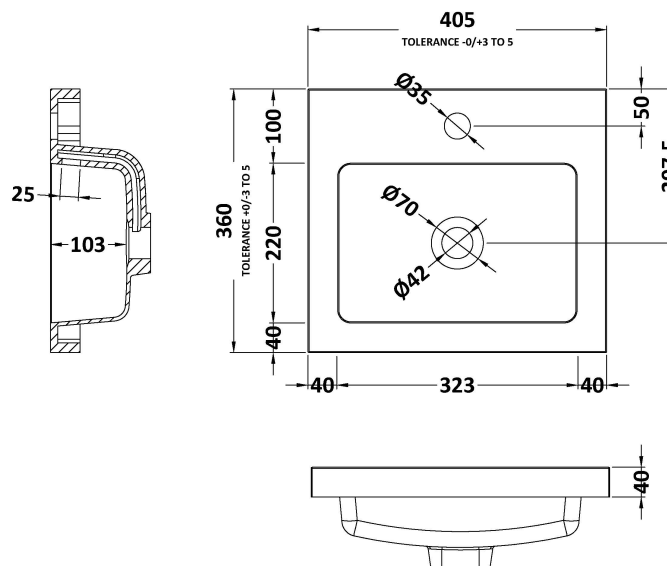

Packaging Dimensions

Height (mm):	560
Width (mm):	420
Depth (mm):	375
Gross Weight (kg):	10

Packaging Data

Box Colour:	Brown Cardboard Box
Box Qty:	1
Label Size:	100 x 50
Label Colour:	White Label
Label Qty:	2

Outer Box Dimensions (If Applicable)

Height (mm):	
Width (mm):	
Depth (mm):	
Gross Weight (kg):	
Barcode:	5056678436899

Product Details

Country of Origin:	United Kingdom
Fitting Instruction:	No
CE & UKCA:	N/A
FSC Certified Materials:	Yes
Colour:	Bleached Cuneo Oak
Construction Method:	Cam & Wood Dowel
Construction Type:	Rigid
Cabinet Finish:	MFC Textured Woodgrain
Fascia Finish:	MFC Textured Woodgrain
Cabinet Thickness (mm):	18
Fascia Thickness (mm):	18
Drawer Included:	No
Drawer Type:	Not Applicable
No of Shelves:	0
Hinge Type:	95 Degree Clip-On Soft Close
Hinge Included:	Yes, Supplied
Adjustable Legs:	No, Not Required
Fixings Included:	Yes
Handle Style:	Modern
Waste Shroud:	No
Handle Included:	Yes, Supplied
Handle Type:	Wrapover

Sales Code: PMB311

Description: 400 Rear Tap Basin 1Th

Product Dimensions

Height (mm):	355
Width (mm):	403
Depth (mm):	135
Nett Weight (kg):	6.01

Packaging Dimensions

Height (mm):	550
Width (mm):	450
Depth (mm):	420
Gross Weight (kg):	6.01

Packaging Data

Box Colour:	Brown Cardboard Box - Printed
Box Qty:	1
Label Size:	100 x 50
Label Colour:	White Label
Label Qty:	2

Outer Box Dimensions (If Applicable)

Height (mm):	
Width (mm):	
Depth (mm):	
Gross Weight (kg):	
Barcode:	5055369071968