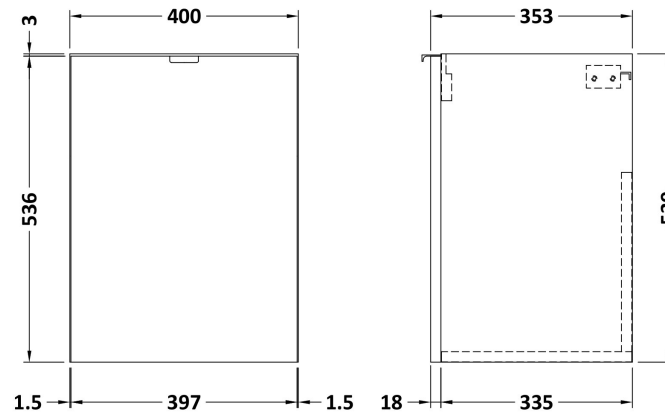

Sales Code: CBI3039

Description: 400 1-Door Wall Hung Unit & Basin

Packaging Details

Barcode: 5056678453810

Sales Code: OFF3033

Description: 400 1-Door Wall Hung Unit (355mm)

Product Dimensions

Height (mm):	540
Width (mm):	400
Depth (mm):	383
Nett Weight (kg):	9.5

Packaging Dimensions

Height (mm):	560
Width (mm):	420
Depth (mm):	375
Gross Weight (kg):	10

Packaging Data

Box Colour:	Brown Cardboard Box
Box Qty:	1
Label Size:	100 x 50
Label Colour:	White Label
Label Qty:	2

Sales Code: PMB311

Description: 400 Rear Tap Basin 1Th

Product Dimensions

Height (mm):	355
Width (mm):	403
Depth (mm):	135
Nett Weight (kg):	6.01

Packaging Dimensions

Height (mm):	550
Width (mm):	450
Depth (mm):	420
Gross Weight (kg):	6.01

Packaging Data

Box Colour:	Brown Cardboard Box - Printed
Box Qty:	1
Label Size:	100 x 50
Label Colour:	White Label
Label Qty:	2

Outer Box Dimensions (If Applicable)

Height (mm):	
Width (mm):	
Depth (mm):	
Gross Weight (kg):	
Barcode:	5055369071968