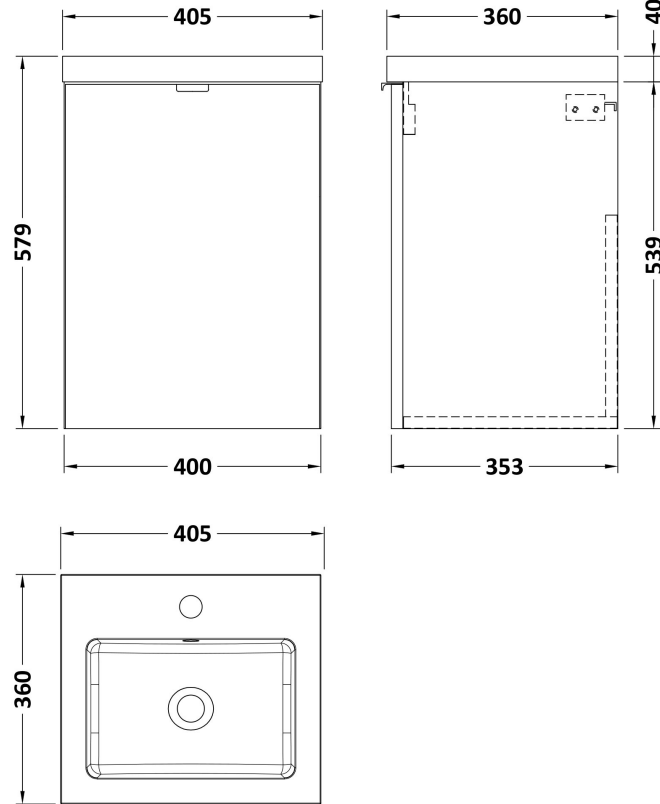

Sales Code: CBI3039

Description: 400 1-Door Wall Hung Unit & Basin

Packaging Details

Barcode: 5056678453810

Sales Code: OFF3033

Description: 400 1-Door Wall Hung Unit (355mm)

Product Dimensions

Height (mm):	540
Width (mm):	400
Depth (mm):	383
Nett Weight (kg):	9.5

Packaging Dimensions

Height (mm):	560
Width (mm):	420
Depth (mm):	375
Gross Weight (kg):	10

Packaging Data

Box Colour:	Brown Cardboard Box
Box Qty:	1
Label Size:	100 x 50
Label Colour:	White Label
Label Qty:	2

Outer Box Dimensions (If Applicable)

Height (mm):	
Width (mm):	
Depth (mm):	
Gross Weight (kg):	
Barcode:	5056678436899

Product Details

Country of Origin:	United Kingdom
Fitting Instruction:	No
CE & UKCA:	N/A
FSC Certified Materials:	Yes
Colour:	Bleached Cuneo Oak
Construction Method:	Cam & Wood Dowel
Construction Type:	Rigid
Cabinet Finish:	MFC Textured Woodgrain
Fascia Finish:	MFC Textured Woodgrain
Cabinet Thickness (mm):	18
Fascia Thickness (mm):	18
Drawer Included:	No
Drawer Type:	Not Applicable
No of Shelves:	0
Hinge Type:	95 Degree Clip-On Soft Close
Hinge Included:	Yes, Supplied
Adjustable Legs:	No, Not Required
Fixings Included:	Yes
Handle Style:	Modern
Waste Shroud:	No
Handle Included:	Yes, Supplied
Handle Type:	Wrapover

Sales Code: PMB311

Description: 400 Rear Tap Basin 1Th

Product Dimensions

Height (mm):	355
Width (mm):	403
Depth (mm):	135
Nett Weight (kg):	6.01

Packaging Dimensions

Height (mm):	550
Width (mm):	450
Depth (mm):	420
Gross Weight (kg):	6.01