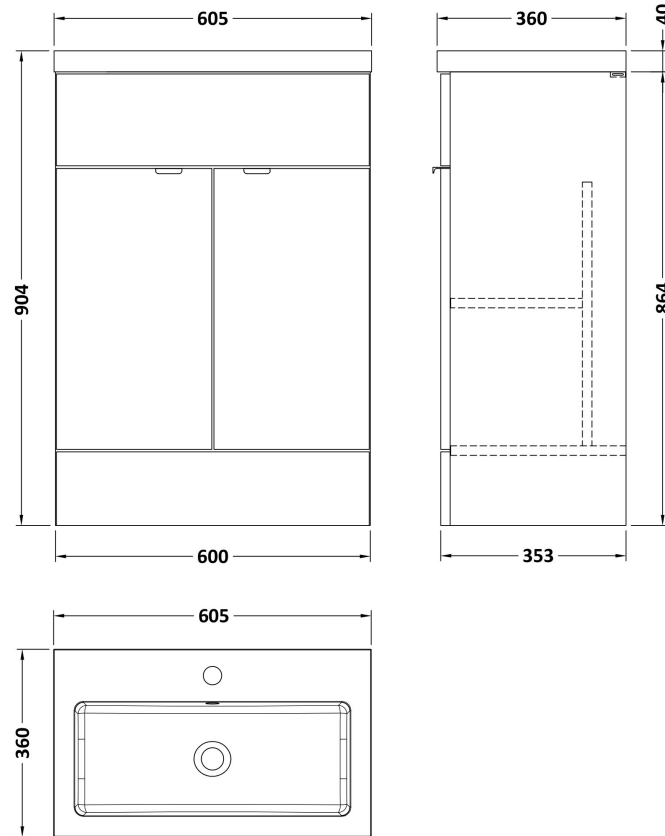

Sales Code: CBI3007

Description: 600mm Fd Vanity Unit & Basin

Packaging Details

Barcode: 5056678453384