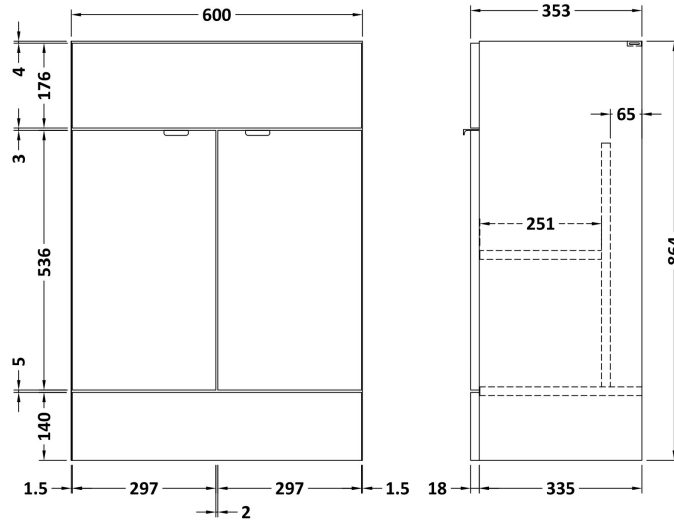

### Product Dimensions

Height (mm):	864
Width (mm):	600
Depth (mm):	355
Nett Weight (kg):	20.5

### Packaging Dimensions

Height (mm):	375
Width (mm):	625
Depth (mm):	900
Gross Weight (kg):	21

### Product Dimensions

Height (mm):	355
Width (mm):	603
Depth (mm):	135
Nett Weight (kg):	9.66

### Packaging Dimensions

Height (mm):	410
Width (mm):	200
Depth (mm):	650
Gross Weight (kg):	9.66