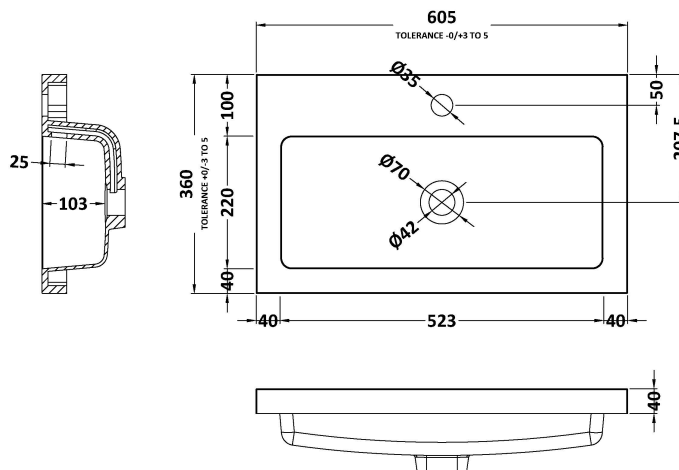

### Product Dimensions

Height (mm):	864
Width (mm):	600
Depth (mm):	355
Nett Weight (kg):	20.5

### Packaging Dimensions

Height (mm):	375
Width (mm):	625
Depth (mm):	900
Gross Weight (kg):	21

### Outer Box Dimensions (If Applicable)

Height (mm):	
Width (mm):	
Depth (mm):	
Gross Weight (kg):	
Barcode:	5056678436790

### Product Dimensions

Height (mm):	355
Width (mm):	603
Depth (mm):	135
Nett Weight (kg):	9.66