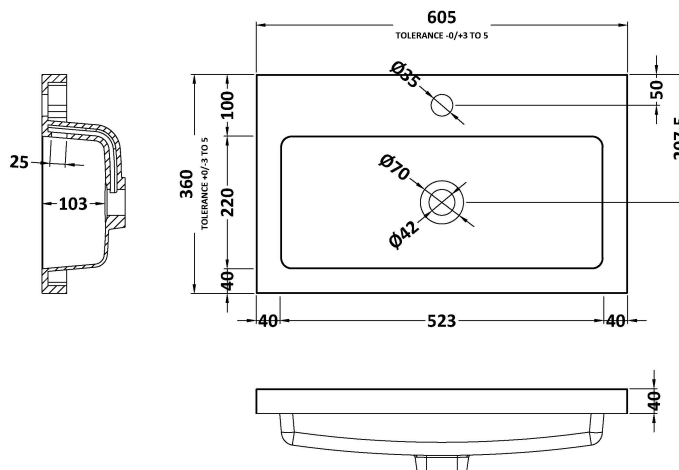

Packaging Dimensions

Height (mm):	375
Width (mm):	625
Depth (mm):	560
Gross Weight (kg):	13.5

Packaging Data

Box Colour:	Brown Cardboard Box
Box Qty:	1
Label Size:	100 x 50
Label Colour:	White Label
Label Qty:	2

Outer Box Dimensions (If Applicable)

Height (mm):	
Width (mm):	
Depth (mm):	
Gross Weight (kg):	
Barcode:	5056678437063

Product Details

Country of Origin:	United Kingdom
Fitting Instruction:	No
CE & UKCA:	N/A
FSC Certified Materials:	Yes
Colour:	Bleached Cuneo Oak
Construction Method:	Cam & Wood Dowel
Construction Type:	Rigid
Cabinet Finish:	MFC Textured Woodgrain
Fascia Finish:	MFC Textured Woodgrain
Cabinet Thickness (mm):	18
Fascia Thickness (mm):	18
Drawer Included:	No
Drawer Type:	Not Applicable
No of Shelves:	0
Hinge Type:	95 Degree Clip-On Soft Close
Hinge Included:	Yes, Supplied
Adjustable Legs:	No, Not Required
Fixings Included:	Yes
Handle Style:	Modern
Waste Shroud:	No
Handle Included:	Yes, Supplied
Handle Type:	Wrapover

Sales Code: PMB313

Description: 600 Rear Tap Basin 1Th

Product Dimensions

Height (mm):	355
Width (mm):	603
Depth (mm):	135
Nett Weight (kg):	9.66

Packaging Dimensions

Height (mm):	410
Width (mm):	200
Depth (mm):	650
Gross Weight (kg):	9.66

Packaging Data

Box Colour:	Brown Cardboard Box - Printed
Box Qty:	1
Label Size:	100 x 50
Label Colour:	White Label
Label Qty:	2

Outer Box Dimensions (If Applicable)

Height (mm):	
Width (mm):	
Depth (mm):	
Gross Weight (kg):	
Barcode:	5055369071982