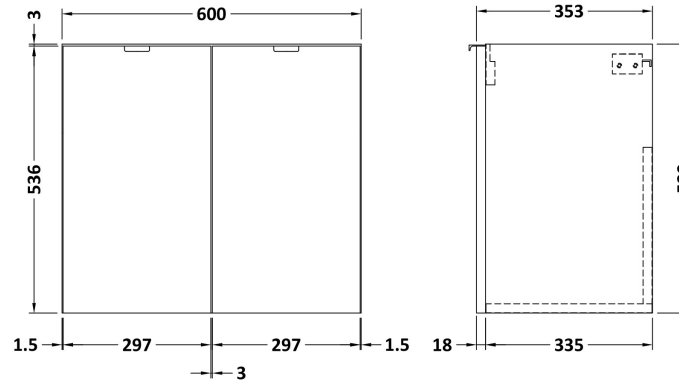

Sales Code: CBI3036

Description: 600 2-Door Wall Hung Unit & Basin

Packaging Details

Barcode: 5056678453773

Sales Code: OFF3066

Description: 600 Wall Hung 2-Door Unit

Product Dimensions

Height (mm):	540
Width (mm):	600
Depth (mm):	353
Nett Weight (kg):	13

Packaging Dimensions

Height (mm):	375
Width (mm):	625
Depth (mm):	560
Gross Weight (kg):	13.5

Packaging Data

Box Colour:	Brown Cardboard Box
Box Qty:	1
Label Size:	100 x 50
Label Colour:	White Label
Label Qty:	2

Sales Code: PMB313

Description: 600 Rear Tap Basin 1Th

Product Dimensions

Height (mm):	355
Width (mm):	603
Depth (mm):	135
Nett Weight (kg):	9.66

Packaging Dimensions

Height (mm):	410
Width (mm):	200
Depth (mm):	650
Gross Weight (kg):	9.66

Packaging Data

Box Colour:	Brown Cardboard Box - Printed
Box Qty:	1
Label Size:	100 x 50
Label Colour:	White Label
Label Qty:	2

Outer Box Dimensions (If Applicable)

Height (mm):	
Width (mm):	
Depth (mm):	
Gross Weight (kg):	
Barcode:	5055369071982