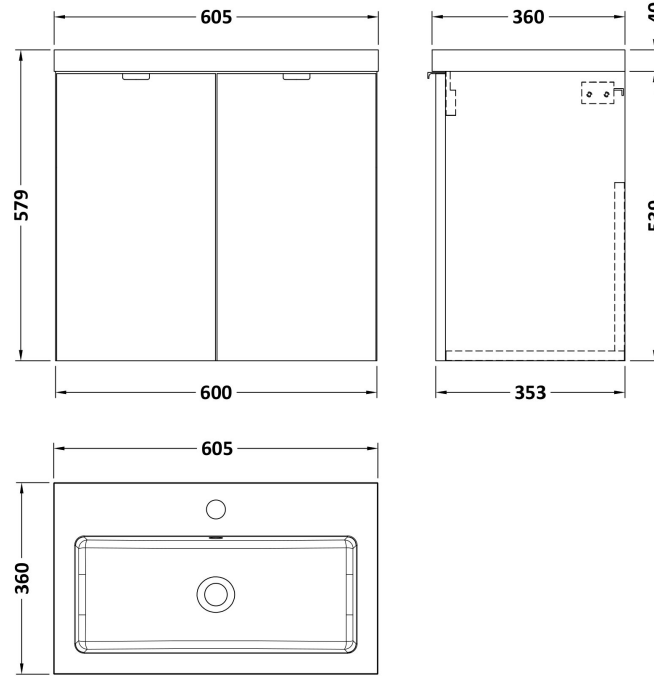

Sales Code: CBI3036

Description: 600 2-Door Wall Hung Unit & Basin

Packaging Details

Barcode: 5056678453773

Sales Code: OFF3066

Description: 600 Wall Hung 2-Door Unit

Product Dimensions

Height (mm):	540
Width (mm):	600
Depth (mm):	353
Nett Weight (kg):	13

Packaging Dimensions

Height (mm):	375
Width (mm):	625
Depth (mm):	560
Gross Weight (kg):	13.5

Packaging Data

Box Colour:	Brown Cardboard Box
Box Qty:	1
Label Size:	100 x 50
Label Colour:	White Label
Label Qty:	2

Outer Box Dimensions (If Applicable)

Height (mm):	
Width (mm):	
Depth (mm):	
Gross Weight (kg):	
Barcode:	5056678437063

Product Details

Country of Origin:	United Kingdom
Fitting Instruction:	No
CE & UKCA:	N/A
FSC Certified Materials:	Yes
Colour:	Bleached Cuneo Oak
Construction Method:	Cam & Wood Dowel
Construction Type:	Rigid
Cabinet Finish:	MFC Textured Woodgrain
Fascia Finish:	MFC Textured Woodgrain
Cabinet Thickness (mm):	18
Fascia Thickness (mm):	18
Drawer Included:	No
Drawer Type:	Not Applicable
No of Shelves:	0
Hinge Type:	95 Degree Clip-On Soft Close
Hinge Included:	Yes, Supplied
Adjustable Legs:	No, Not Required
Fixings Included:	Yes
Handle Style:	Modern
Waste Shroud:	No
Handle Included:	Yes, Supplied
Handle Type:	Wrapover

Sales Code: PMB313

Description: 600 Rear Tap Basin 1Th

Product Dimensions

Height (mm):	355
Width (mm):	603
Depth (mm):	135
Nett Weight (kg):	9.66

Packaging Dimensions

Height (mm):	410
Width (mm):	200
Depth (mm):	650
Gross Weight (kg):	9.66