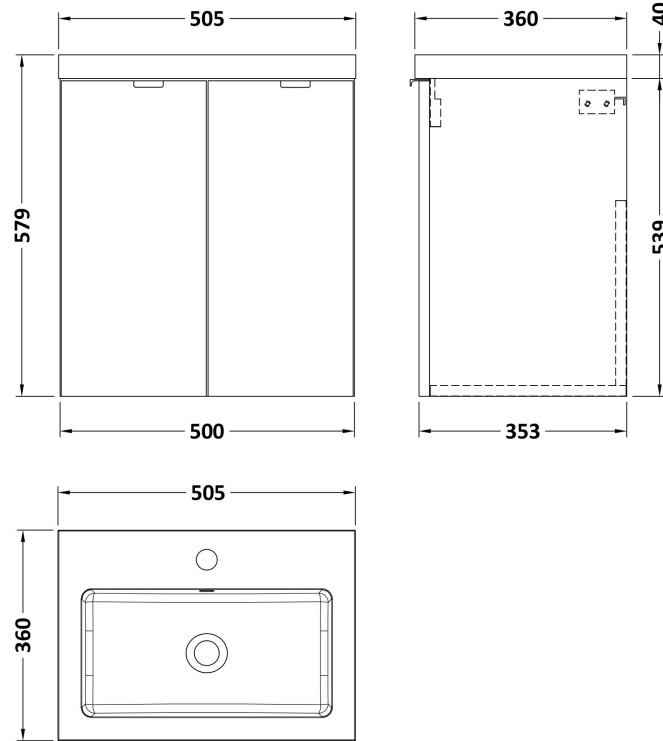

Sales Code: CBI3040

Description: 500 2-Door Wall Hung Unit & Basin

Packaging Details

Barcode: 5056678453827

Sales Code: OFF3035

Description: 500 2-Door Wall Hung Unit (355mm)

Product Dimensions

Height (mm):	540
Width (mm):	500
Depth (mm):	383
Nett Weight (kg):	11.5

Packaging Dimensions

Height (mm):	560
Width (mm):	520
Depth (mm):	375
Gross Weight (kg):	12

Packaging Data

Box Colour:	Brown Cardboard Box
Box Qty:	1
Label Size:	100 x 50
Label Colour:	White Label
Label Qty:	2

Outer Box Dimensions (If Applicable)

Height (mm):	
Width (mm):	
Depth (mm):	
Gross Weight (kg):	
Barcode:	5056678436912

Product Details

Country of Origin:	United Kingdom
Fitting Instruction:	No
CE & UKCA:	N/A
FSC Certified Materials:	Yes
Colour:	Bleached Cuneo Oak
Construction Method:	Cam & Wood Dowel
Construction Type:	Rigid
Cabinet Finish:	MFC Textured Woodgrain
Fascia Finish:	MFC Textured Woodgrain
Cabinet Thickness (mm):	18
Fascia Thickness (mm):	18
Drawer Included:	No
Drawer Type:	Not Applicable
No of Shelves:	0
Hinge Type:	95 Degree Clip-On Soft Close
Hinge Included:	Yes, Supplied
Adjustable Legs:	No, Not Required
Fixings Included:	Yes
Handle Style:	Modern
Waste Shroud:	No
Handle Included:	Yes, Supplied
Handle Type:	Wrapover

Sales Code: PMB312

Description: 500 Rear Tap Basin 1Th

Product Dimensions

Height (mm):	355
Width (mm):	503
Depth (mm):	135
Nett Weight (kg):	8.1

Packaging Dimensions

Height (mm):	420
Width (mm):	210
Depth (mm):	550
Gross Weight (kg):	8.1