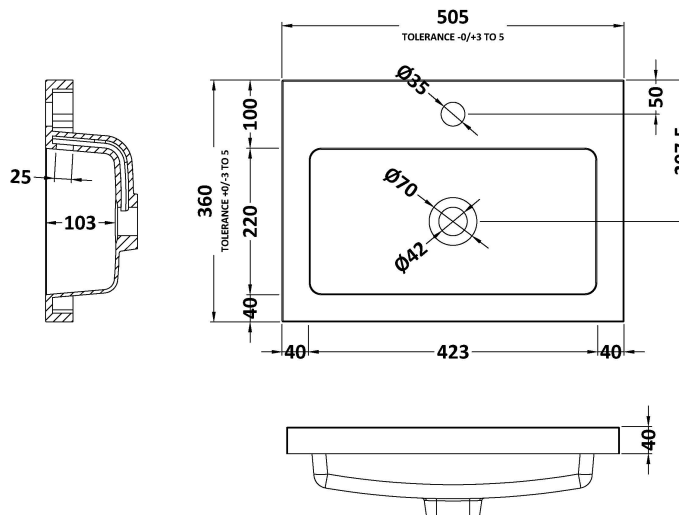

Packaging Dimensions

Height (mm):	560
Width (mm):	520
Depth (mm):	375
Gross Weight (kg):	12

Packaging Data

Box Colour:	Brown Cardboard Box
Box Qty:	1
Label Size:	100 x 50
Label Colour:	White Label
Label Qty:	2

Outer Box Dimensions (If Applicable)

Height (mm):	
Width (mm):	
Depth (mm):	
Gross Weight (kg):	
Barcode:	5056678436912

Product Details

Country of Origin:	United Kingdom
Fitting Instruction:	No
CE & UKCA:	N/A
FSC Certified Materials:	Yes
Colour:	Bleached Cuneo Oak
Construction Method:	Cam & Wood Dowel
Construction Type:	Rigid
Cabinet Finish:	MFC Textured Woodgrain
Fascia Finish:	MFC Textured Woodgrain
Cabinet Thickness (mm):	18
Fascia Thickness (mm):	18
Drawer Included:	No
Drawer Type:	Not Applicable
No of Shelves:	0
Hinge Type:	95 Degree Clip-On Soft Close
Hinge Included:	Yes, Supplied
Adjustable Legs:	No, Not Required
Fixings Included:	Yes
Handle Style:	Modern
Waste Shroud:	No
Handle Included:	Yes, Supplied
Handle Type:	Wrapover

Sales Code: PMB312

Description: 500 Rear Tap Basin 1Th

Product Dimensions

Height (mm):	355
Width (mm):	503
Depth (mm):	135
Nett Weight (kg):	8.1

Packaging Dimensions

Height (mm):	420
Width (mm):	210
Depth (mm):	550
Gross Weight (kg):	8.1

Packaging Data

Box Colour:	Brown Cardboard Box - Printed
Box Qty:	1
Label Size:	100 x 50
Label Colour:	White Label
Label Qty:	2

Outer Box Dimensions (If Applicable)

Height (mm):	
Width (mm):	
Depth (mm):	
Gross Weight (kg):	
Barcode:	5055369071975