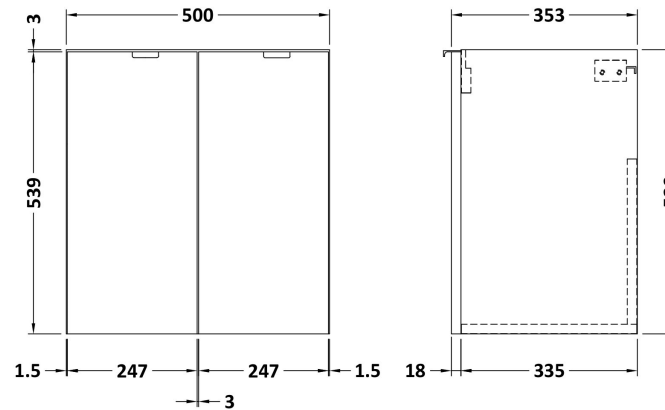

Sales Code: CBI3040

Description: 500 2-Door Wall Hung Unit & Basin

Packaging Details

Barcode: 5056678453827

Sales Code: OFF3035

Description: 500 2-Door Wall Hung Unit (355mm)

Product Dimensions

Height (mm):	540
Width (mm):	500
Depth (mm):	383
Nett Weight (kg):	11.5

Packaging Dimensions

Height (mm):	560
Width (mm):	520
Depth (mm):	375
Gross Weight (kg):	12

Packaging Data

Box Colour:	Brown Cardboard Box
Box Qty:	1
Label Size:	100 x 50
Label Colour:	White Label
Label Qty:	2

Sales Code: PMB312

Description: 500 Rear Tap Basin 1Th

Product Dimensions

Height (mm):	355
Width (mm):	503
Depth (mm):	135
Nett Weight (kg):	8.1

Packaging Dimensions

Height (mm):	420
Width (mm):	210
Depth (mm):	550
Gross Weight (kg):	8.1

Packaging Data

Box Colour:	Brown Cardboard Box - Printed
Box Qty:	1
Label Size:	100 x 50
Label Colour:	White Label
Label Qty:	2

Outer Box Dimensions (If Applicable)

Height (mm):	
Width (mm):	
Depth (mm):	
Gross Weight (kg):	
Barcode:	5055369071975