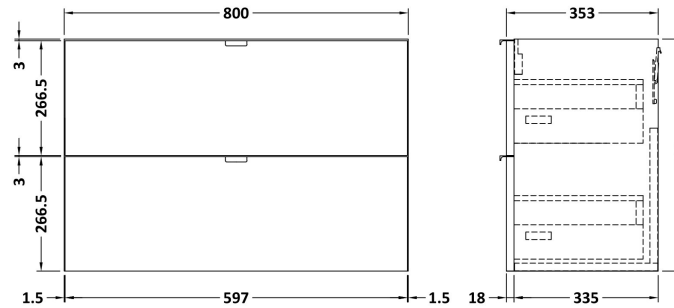

Sales Code: CBI3031

Description: 800 Wall Hung 2-Drawer Unit & Basin

Packaging Details

Barcode: 5056678453681

Sales Code: OFF3039

Description: 800 2-Drawer Wall Hung Unit (355mm)

Product Dimensions

Height (mm):	540
Width (mm):	800
Depth (mm):	383
Nett Weight (kg):	25.5

Packaging Dimensions

Height (mm):	375
Width (mm):	820
Depth (mm):	560
Gross Weight (kg):	26

Packaging Data

Box Colour:	Brown Cardboard Box
Box Qty:	1
Label Size:	100 x 50
Label Colour:	White Label
Label Qty:	2

Outer Box Dimensions (If Applicable)

Height (mm):	
Width (mm):	
Depth (mm):	
Gross Weight (kg):	
Barcode:	5056678436943

Product Details

Country of Origin:	United Kingdom
Fitting Instruction:	No
CE & UKCA:	N/A
FSC Certified Materials:	Yes
Colour:	Bleached Cuneo Oak
Construction Method:	Cam & Wood Dowel
Construction Type:	Rigid
Cabinet Finish:	MFC Textured Woodgrain
Fascia Finish:	MFC Textured Woodgrain
Cabinet Thickness (mm):	18
Fascia Thickness (mm):	18
Drawer Included:	Yes
Drawer Type:	80mm High Metal Softclose
No of Shelves:	0
Hinge Type:	Not Applicable
Hinge Included:	Not Applicable
Adjustable Legs:	No, Not Required
Fixings Included:	Yes
Handle Style:	Modern
Waste Shroud:	Yes
Handle Included:	Yes, Supplied
Handle Type:	Wrapover

Sales Code: PMB315

Description: 800 Rear Tap Basin 1Th

Product Dimensions

Height (mm):	355
Width (mm):	803
Depth (mm):	135
Nett Weight (kg):	12

Packaging Dimensions

Height (mm):	200
Width (mm):	420
Depth (mm):	855
Gross Weight (kg):	12