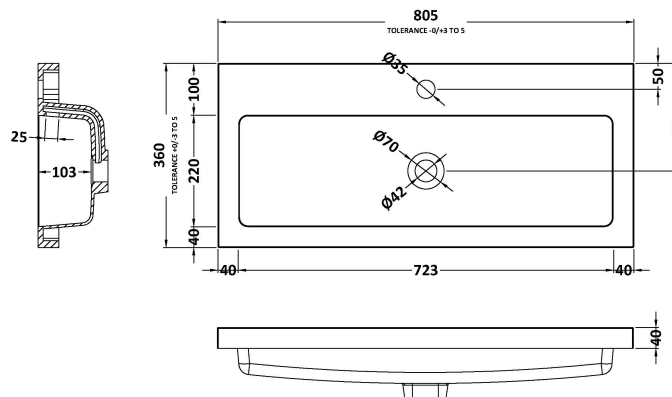

Packaging Dimensions

Height (mm):	375
Width (mm):	820
Depth (mm):	560
Gross Weight (kg):	26

Packaging Data

Box Colour:	Brown Cardboard Box
Box Qty:	1
Label Size:	100 x 50
Label Colour:	White Label
Label Qty:	2

Outer Box Dimensions (If Applicable)

Height (mm):	
Width (mm):	
Depth (mm):	
Gross Weight (kg):	
Barcode:	5056678436943

Product Details

Country of Origin:	United Kingdom
Fitting Instruction:	No
CE & UKCA:	N/A
FSC Certified Materials:	Yes
Colour:	Bleached Cuneo Oak
Construction Method:	Cam & Wood Dowel
Construction Type:	Rigid
Cabinet Finish:	MFC Textured Woodgrain
Fascia Finish:	MFC Textured Woodgrain
Cabinet Thickness (mm):	18
Fascia Thickness (mm):	18
Drawer Included:	Yes
Drawer Type:	80mm High Metal Softclose
No of Shelves:	0
Hinge Type:	Not Applicable
Hinge Included:	Not Applicable
Adjustable Legs:	No, Not Required
Fixings Included:	Yes
Handle Style:	Modern
Waste Shroud:	Yes
Handle Included:	Yes, Supplied
Handle Type:	Wrapover

Sales Code: PMB315

Description: 800 Rear Tap Basin 1Th

Product Dimensions

Height (mm):	355
Width (mm):	803
Depth (mm):	135
Nett Weight (kg):	12

Packaging Dimensions

Height (mm):	200
Width (mm):	420
Depth (mm):	855
Gross Weight (kg):	12

Packaging Data

Box Colour:	Brown Cardboard Box - Printed
Box Qty:	1
Label Size:	100 x 50
Label Colour:	White Label
Label Qty:	2

Outer Box Dimensions (If Applicable)

Height (mm):	
Width (mm):	
Depth (mm):	
Gross Weight (kg):	
Barcode:	5055275828113