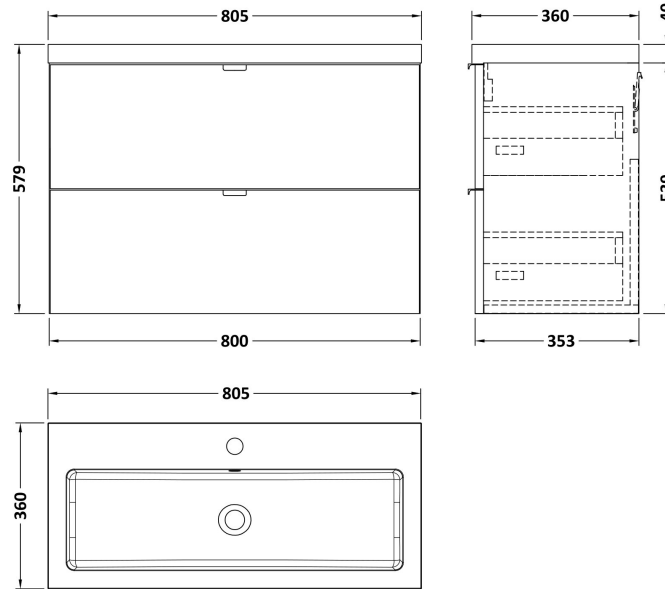

Sales Code: CBI3031

Description: 800 Wall Hung 2-Drawer Unit & Basin

Packaging Details

Barcode: 5056678453681

Sales Code: OFF3039

Description: 800 2-Drawer Wall Hung Unit (355mm)

Product Dimensions

Height (mm):	540
Width (mm):	800
Depth (mm):	383
Nett Weight (kg):	25.5

Packaging Dimensions

Height (mm):	375
Width (mm):	820
Depth (mm):	560
Gross Weight (kg):	26

Packaging Data

Box Colour:	Brown Cardboard Box
Box Qty:	1
Label Size:	100 x 50
Label Colour:	White Label
Label Qty:	2

Outer Box Dimensions (If Applicable)

Height (mm):	
Width (mm):	
Depth (mm):	
Gross Weight (kg):	
Barcode:	5056678436943

Product Details

Country of Origin:	United Kingdom
Fitting Instruction:	No
CE & UKCA:	N/A
FSC Certified Materials:	Yes
Colour:	Bleached Cuneo Oak
Construction Method:	Cam & Wood Dowel
Construction Type:	Rigid
Cabinet Finish:	MFC Textured Woodgrain
Fascia Finish:	MFC Textured Woodgrain
Cabinet Thickness (mm):	18
Fascia Thickness (mm):	18
Drawer Included:	Yes
Drawer Type:	80mm High Metal Softclose
No of Shelves:	0
Hinge Type:	Not Applicable
Hinge Included:	Not Applicable
Adjustable Legs:	No, Not Required
Fixings Included:	Yes
Handle Style:	Modern
Waste Shroud:	Yes
Handle Included:	Yes, Supplied
Handle Type:	Wrapover

Sales Code: PMB315

Description: 800 Rear Tap Basin 1Th

Product Dimensions

Height (mm):	355
Width (mm):	803
Depth (mm):	135
Nett Weight (kg):	12

Packaging Dimensions

Height (mm):	200
Width (mm):	420
Depth (mm):	855
Gross Weight (kg):	12