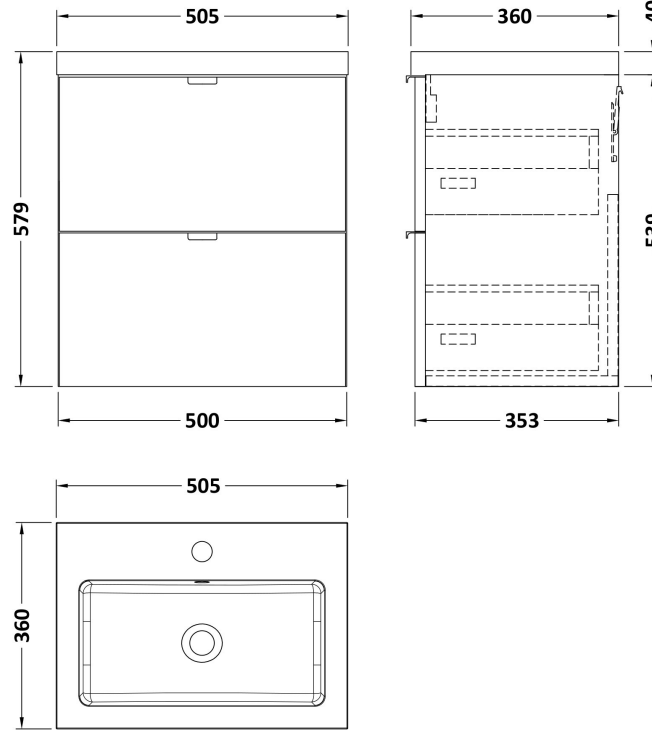

Sales Code: CBI3041

Description: 500 2-Drawer Wall Hung Unit & Basin

Packaging Details

Barcode: 5056678453841

Sales Code: OFF3036

Description: 500 2-Drawer Wall Hung Unit (355mm)

Product Dimensions

Height (mm):	540
Width (mm):	500
Depth (mm):	383
Nett Weight (kg):	18.5

Packaging Dimensions

Height (mm):	560
Width (mm):	520
Depth (mm):	375
Gross Weight (kg):	19

Packaging Data

Box Colour:	Brown Cardboard Box
Box Qty:	1
Label Size:	100 x 50
Label Colour:	White Label
Label Qty:	2

Outer Box Dimensions (If Applicable)

Height (mm):	
Width (mm):	
Depth (mm):	
Gross Weight (kg):	
Barcode:	5056678436929

Product Details

Country of Origin:	United Kingdom
Fitting Instruction:	No
CE & UKCA:	N/A
FSC Certified Materials:	Yes
Colour:	Bleached Cuneo Oak
Construction Method:	Cam & Wood Dowel
Construction Type:	Rigid
Cabinet Finish:	MFC Textured Woodgrain
Fascia Finish:	MFC Textured Woodgrain
Cabinet Thickness (mm):	18
Fascia Thickness (mm):	18
Drawer Included:	Yes
Drawer Type:	80mm High Metal Softclose
No of Shelves:	0
Hinge Type:	Not Applicable
Hinge Included:	Not Applicable
Adjustable Legs:	No, Not Required
Fixings Included:	Yes
Handle Style:	Modern
Waste Shroud:	Yes
Handle Included:	Yes, Supplied
Handle Type:	Wrapover

Sales Code: PMB312

Description: 500 Rear Tap Basin 1Th

Product Dimensions

Height (mm):	355
Width (mm):	503
Depth (mm):	135
Nett Weight (kg):	8.1

Packaging Dimensions

Height (mm):	420
Width (mm):	210
Depth (mm):	550
Gross Weight (kg):	8.1