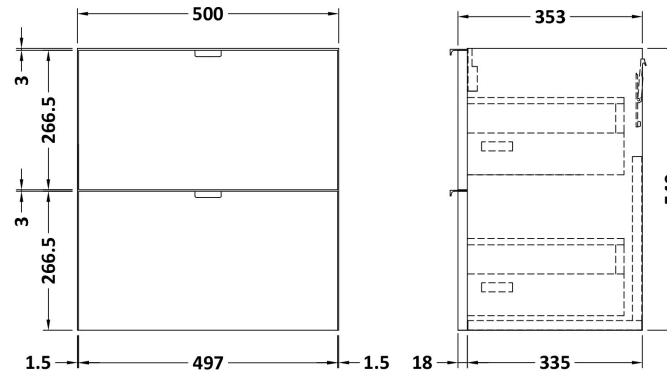

Sales Code: CBI3041

Description: 500 2-Drawer Wall Hung Unit & Basin

Packaging Details

Barcode: 5056678453841

Sales Code: OFF3036

Description: 500 2-Drawer Wall Hung Unit (355mm)

Product Dimensions

Height (mm):	540
Width (mm):	500
Depth (mm):	383
Nett Weight (kg):	18.5

Packaging Dimensions

Height (mm):	560
Width (mm):	520
Depth (mm):	375
Gross Weight (kg):	19

Packaging Data

Box Colour:	Brown Cardboard Box
Box Qty:	1
Label Size:	100 x 50
Label Colour:	White Label
Label Qty:	2

Sales Code: PMB312

Description: 500 Rear Tap Basin 1Th

Product Dimensions

Height (mm):	355
Width (mm):	503
Depth (mm):	135
Nett Weight (kg):	8.1

Packaging Dimensions

Height (mm):	420
Width (mm):	210
Depth (mm):	550
Gross Weight (kg):	8.1

Packaging Data

Box Colour:	Brown Cardboard Box - Printed
Box Qty:	1
Label Size:	100 x 50
Label Colour:	White Label
Label Qty:	2

Outer Box Dimensions (If Applicable)

Height (mm):	
Width (mm):	
Depth (mm):	
Gross Weight (kg):	
Barcode:	5055369071975