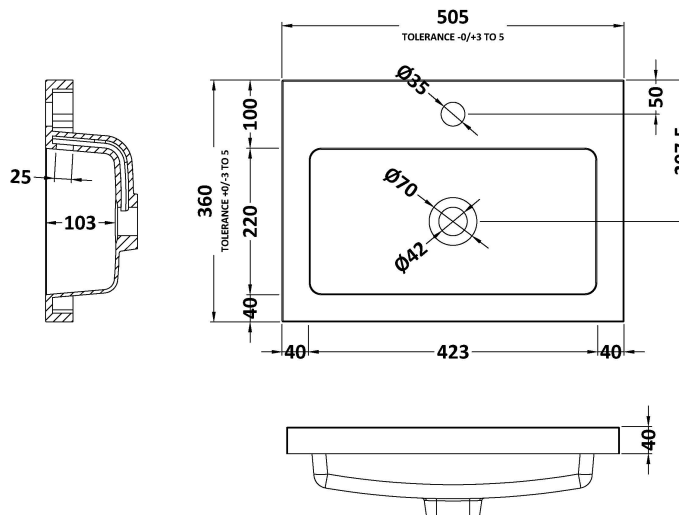

Packaging Dimensions

Height (mm):	560
Width (mm):	520
Depth (mm):	375
Gross Weight (kg):	19

Packaging Data

Box Colour:	Brown Cardboard Box
Box Qty:	1
Label Size:	100 x 50
Label Colour:	White Label
Label Qty:	2

Outer Box Dimensions (If Applicable)

Height (mm):	
Width (mm):	
Depth (mm):	
Gross Weight (kg):	
Barcode:	5056678436929

Product Details

Country of Origin:	United Kingdom
Fitting Instruction:	No
CE & UKCA:	N/A
FSC Certified Materials:	Yes
Colour:	Bleached Cuneo Oak
Construction Method:	Cam & Wood Dowel
Construction Type:	Rigid
Cabinet Finish:	MFC Textured Woodgrain
Fascia Finish:	MFC Textured Woodgrain
Cabinet Thickness (mm):	18
Fascia Thickness (mm):	18
Drawer Included:	Yes
Drawer Type:	80mm High Metal Softclose
No of Shelves:	0
Hinge Type:	Not Applicable
Hinge Included:	Not Applicable
Adjustable Legs:	No, Not Required
Fixings Included:	Yes
Handle Style:	Modern
Waste Shroud:	Yes
Handle Included:	Yes, Supplied
Handle Type:	Wrapover

Sales Code: PMB312

Description: 500 Rear Tap Basin 1Th

Product Dimensions

Height (mm):	355
Width (mm):	503
Depth (mm):	135
Nett Weight (kg):	8.1

Packaging Dimensions

Height (mm):	420
Width (mm):	210
Depth (mm):	550
Gross Weight (kg):	8.1

Packaging Data

Box Colour:	Brown Cardboard Box - Printed
Box Qty:	1
Label Size:	100 x 50
Label Colour:	White Label
Label Qty:	2

Outer Box Dimensions (If Applicable)

Height (mm):	
Width (mm):	
Depth (mm):	
Gross Weight (kg):	
Barcode:	5055369071975