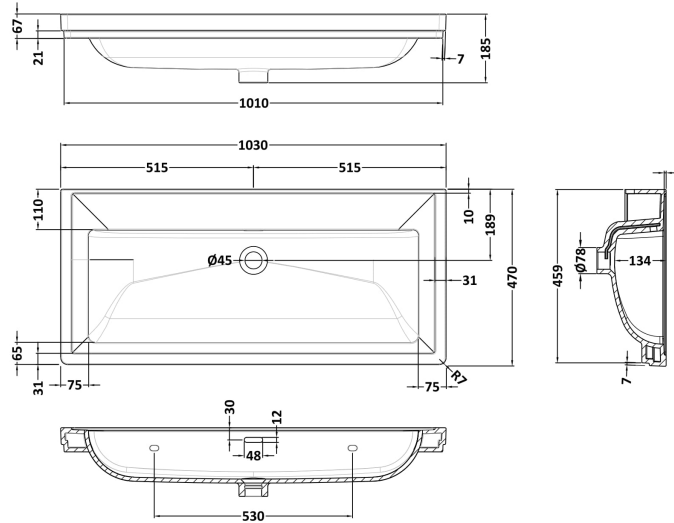

Sales Code: LOF248

Description: 1000 2-Door Unit & Classique Basin 0Th

Packaging Details

Barcode: 5056817714055

Sales Code: CBM517

Description: 1000 Classique Basin 0Th

Product Dimensions

Height (mm):	185
Width (mm):	1030
Depth (mm):	470
Nett Weight (kg):	26

Packaging Dimensions

Height (mm):	490
Width (mm):	1050
Depth (mm):	220
Gross Weight (kg):	27

Packaging Data

Box Colour:	Brown Cardboard Box - Printed
Box Qty:	1
Label Size:	100 x 50
Label Colour:	White Label
Label Qty:	2

Outer Box Dimensions (If Applicable)

Height (mm):	
Width (mm):	
Depth (mm):	
Gross Weight (kg):	
Barcode:	5056678492277

Product Details

Country of Origin:	Utd.Arab.Emir.	
Fitting Instruction:	No	
Certification: CE & UKCA: No	WRAS: N/A	WRAS No: N/A
Product Material:	Fireclay	
Fixing Supplied:	No	

Product Dimensions

Height (mm):	810
Width (mm):	1021
Depth (mm):	471
Nett Weight (kg):	42.5

Packaging Dimensions

Height (mm):	850
Width (mm):	1055
Depth (mm):	510
Gross Weight (kg):	43.5

Packaging Data

Box Colour:	Brown Cardboard Box
Box Qty:	1
Label Size:	150 x 100
Label Colour:	White Label
Label Qty:	2