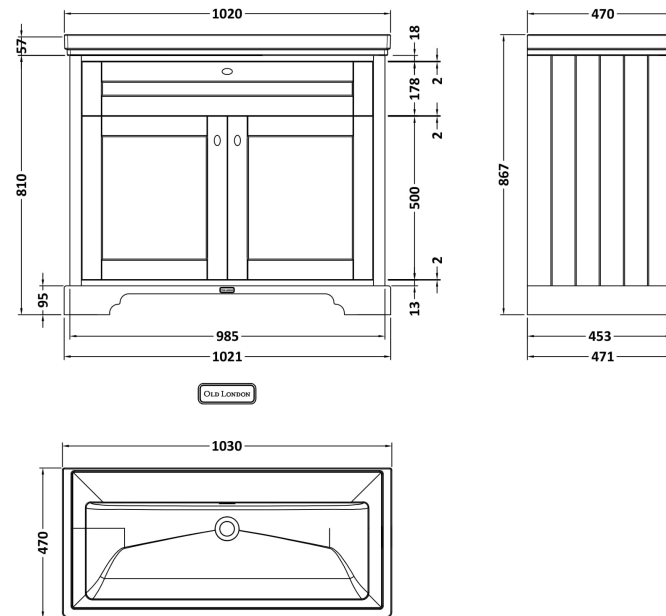

Sales Code: LOF248

Description: 1000 2-Door Unit & Classique Basin 0Th

Packaging Details

Barcode: 5056817714055

Sales Code: CBM517

Description: 1000 Classique Basin 0Th

Product Dimensions

Height (mm):	185
Width (mm):	1030
Depth (mm):	470
Nett Weight (kg):	26

Packaging Dimensions

Height (mm):	490
Width (mm):	1050
Depth (mm):	220
Gross Weight (kg):	27

Packaging Data

Box Colour:	Brown Cardboard Box - Printed
Box Qty:	1
Label Size:	100 x 50
Label Colour:	White Label
Label Qty:	2

Outer Box Dimensions (If Applicable)

Height (mm):	
Width (mm):	
Depth (mm):	
Gross Weight (kg):	
Barcode:	5056678492277

Product Details

Country of Origin:	Utd.Arab.Emir.	
Fitting Instruction:	No	
Certification: CE & UKCA: No	WRAS: N/A	WRAS No: N/A
Product Material:	Fireclay	
Fixing Supplied:	No	

Product Dimensions

Height (mm):	810
Width (mm):	1021
Depth (mm):	471
Nett Weight (kg):	42.5

Packaging Dimensions

Height (mm):	850
Width (mm):	1055
Depth (mm):	510
Gross Weight (kg):	43.5

Packaging Data

Box Colour:	Brown Cardboard Box
Box Qty:	1
Label Size:	150 x 100
Label Colour:	White Label
Label Qty:	2