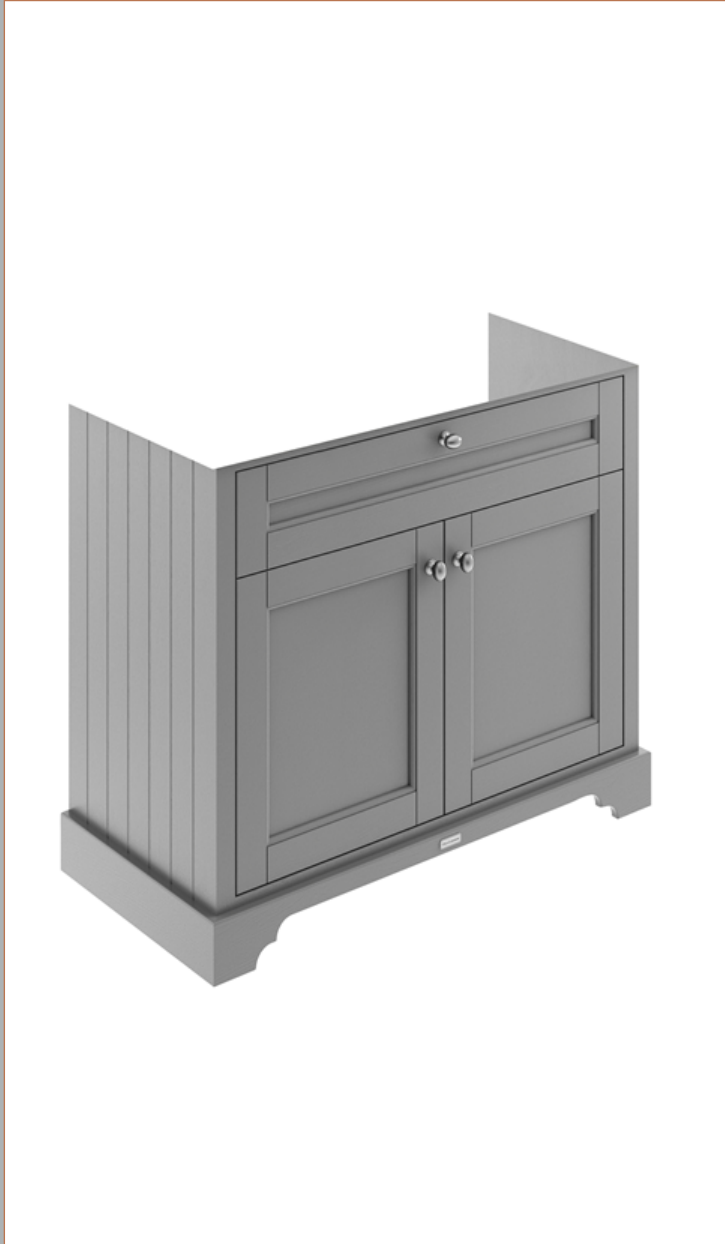

Sales Code: LOF248

Description: 1000 2-Door Unit & Classique Basin 0Th

Packaging Details

Barcode: 5056817714055

Sales Code: CBM517

Description: 1000 Classique Basin 0Th

Product Dimensions

Height (mm):	185
Width (mm):	1030
Depth (mm):	470
Nett Weight (kg):	26

Outer Box Dimensions (If Applicable)

Height (mm):	
Width (mm):	
Depth (mm):	
Gross Weight (kg):	
Barcode:	5056678492277

Product Details

Country of Origin:	Utd.Arab.Emir.	
Fitting Instruction:	No	
Certification: CE & UKCA: No	WRAS: N/A	WRAS No: N/A
Product Material:	Fireclay	
Fixing Supplied:	No	

Pans/Bidets: Trap Style: N/A Includes Seat: Not Applicable

Seats: Seat Type: N/A Material: Not Applicable
Function: Not Applicable Hinge Type: Not Applicable
Hinge Material: Not Applicable

Cisterns: Operating Type: Not Applicable Fittings: Not Applicable
Lever Type: Not Applicable

Basins: Tap Hole: No Tapholes Chain Stay Hole: No
Template: Not Required Waste Type Req: Slotted
Overflow Inc: Yes Overflow Cover: Yes
Inner Bowl Depth (mm): 134mm

Sales Code: LON207

Description: 1000 2-Door Basin Unit