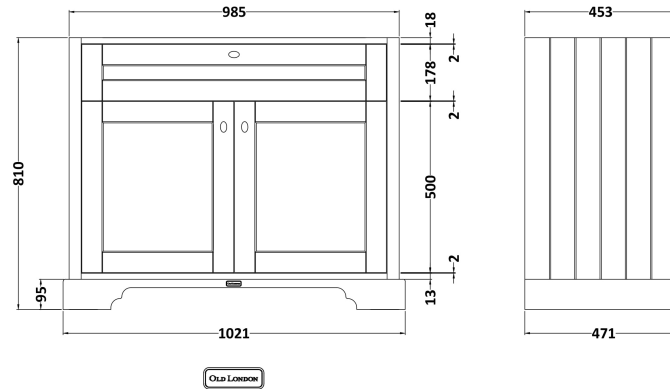

Packaging Dimensions

Height (mm):	490
Width (mm):	1050
Depth (mm):	220
Gross Weight (kg):	27

Packaging Data

Box Colour:	Brown Cardboard Box - Printed
Box Qty:	1
Label Size:	100 x 50
Label Colour:	White Label
Label Qty:	2

Outer Box Dimensions (If Applicable)

Height (mm):	
Width (mm):	
Depth (mm):	
Gross Weight (kg):	
Barcode:	5056678492277

Product Details

Country of Origin:	Utd.Arab.Emir.	
Fitting Instruction:	No	
Certification: CE & UKCA: No	WRAS: N/A	WRAS No: N/A
Product Material:	Fireclay	
Fixing Supplied:	No	

Basins: Tap Hole: No Tapholes Chain Stay Hole: No
Template: Not Required Waste Type Req: Slotted
Overflow Inc: Yes Overflow Cover: Yes
Inner Bowl Depth (mm): 134mm

Sales Code: LON207

Description: 1000 2-Door Basin Unit

Product Dimensions

Height (mm):	810
Width (mm):	1021
Depth (mm):	471
Nett Weight (kg):	42.5

Packaging Dimensions

Height (mm):	850
Width (mm):	1055
Depth (mm):	510
Gross Weight (kg):	43.5

Packaging Data

Box Colour:	Brown Cardboard Box
Box Qty:	1
Label Size:	150 x 100
Label Colour:	White Label
Label Qty:	2