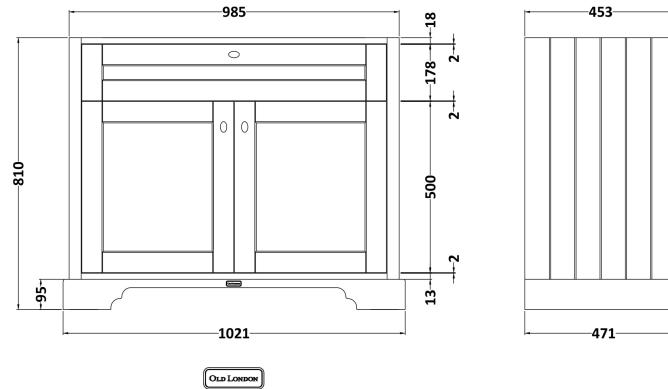

Packaging Dimensions

Height (mm):	490
Width (mm):	1050
Depth (mm):	220
Gross Weight (kg):	27

Packaging Data

Box Colour:	Brown Cardboard Box - Printed
Box Qty:	1
Label Size:	100 x 50
Label Colour:	White Label
Label Qty:	2

Outer Box Dimensions (If Applicable)

Height (mm):	
Width (mm):	
Depth (mm):	
Gross Weight (kg):	
Barcode:	5056678492277

Product Details

Country of Origin:	Utd.Arab.Emir.
Fitting Instruction:	No
Certification: CE & UKCA: No	WRAS: N/A WRAS No: N/A
Product Material:	Fireclay
Fixing Supplied:	No

Basins: Tap Hole: No Tapholes Chain Stay Hole: No
Template: Not Required Waste Type Req: Slotted
Overflow Inc: Yes Overflow Cover: Yes
Inner Bowl Depth (mm): 134mm

Sales Code: LON307

Description: 1000 2-Door Basin Unit

Product Dimensions

Height (mm):	810
Width (mm):	1021
Depth (mm):	471
Nett Weight (kg):	42.5

Packaging Dimensions

Height (mm):	850
Width (mm):	1055
Depth (mm):	510
Gross Weight (kg):	43.5

Packaging Data

Box Colour:	Brown Cardboard Box
Box Qty:	1
Label Size:	150 x 100
Label Colour:	White Label
Label Qty:	2