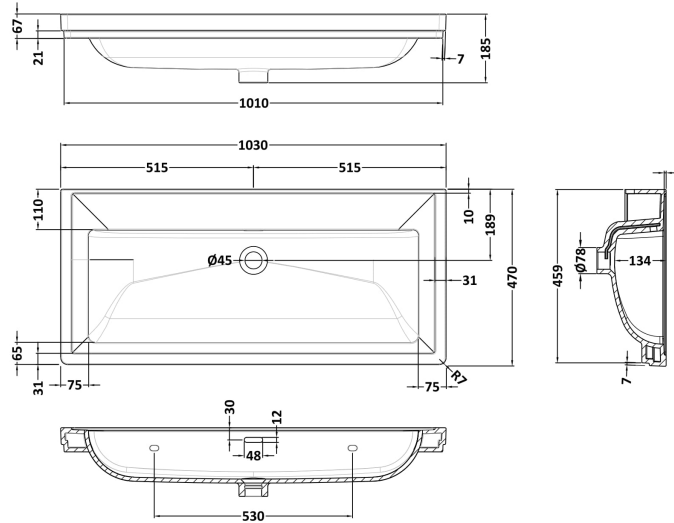

Sales Code: LOF348

Description: 1000 2-Door Unit & Classique Basin 0Th

Packaging Details

Barcode: 5056817714062

Sales Code: CBM517

Description: 1000 Classique Basin 0Th

Product Dimensions

Height (mm):	185
Width (mm):	1030
Depth (mm):	470
Nett Weight (kg):	26

Packaging Dimensions

Height (mm):	490
Width (mm):	1050
Depth (mm):	220
Gross Weight (kg):	27

Packaging Data

Box Colour:	Brown Cardboard Box - Printed
Box Qty:	1
Label Size:	100 x 50
Label Colour:	White Label
Label Qty:	2

Outer Box Dimensions (If Applicable)

Height (mm):	
Width (mm):	
Depth (mm):	
Gross Weight (kg):	
Barcode:	5056678492277

Product Details

Country of Origin:	Utd.Arab.Emir.
Fitting Instruction:	No
Certification: CE & UKCA: No	WRAS: N/A WRAS No: N/A
Product Material:	Fireclay
Fixing Supplied:	No

Product Dimensions

Height (mm):	810
Width (mm):	1021
Depth (mm):	471
Nett Weight (kg):	42.5

Packaging Dimensions

Height (mm):	850
Width (mm):	1055
Depth (mm):	510
Gross Weight (kg):	43.5

Packaging Data

Box Colour:	Brown Cardboard Box
Box Qty:	1
Label Size:	150 x 100
Label Colour:	White Label
Label Qty:	2