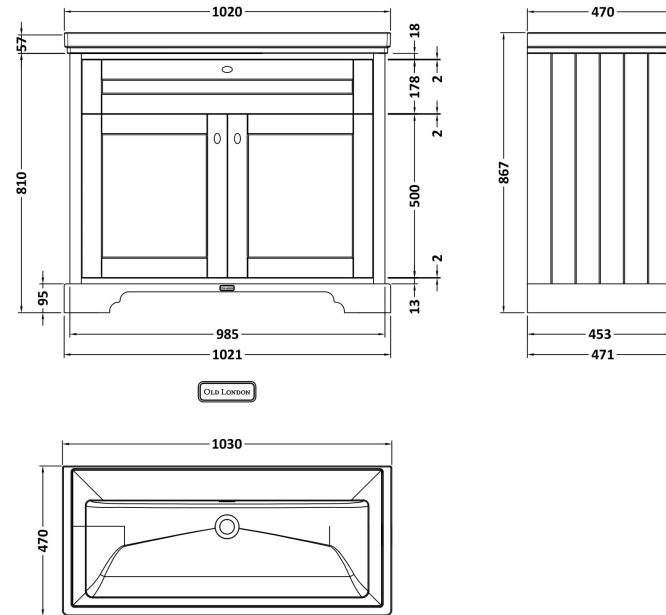

Sales Code: LOF348

Description: 1000 2-Door Unit & Classique Basin 0Th

Packaging Details

Barcode: 5056817714062

Sales Code: CBM517

Description: 1000 Classique Basin 0Th

Product Dimensions

Height (mm):	185
Width (mm):	1030
Depth (mm):	470
Nett Weight (kg):	26

Packaging Dimensions

Height (mm):	490
Width (mm):	1050
Depth (mm):	220
Gross Weight (kg):	27

Packaging Data

Box Colour:	Brown Cardboard Box - Printed
Box Qty:	1
Label Size:	100 x 50
Label Colour:	White Label
Label Qty:	2

Outer Box Dimensions (If Applicable)

Height (mm):	
Width (mm):	
Depth (mm):	
Gross Weight (kg):	
Barcode:	5056678492277

Product Details

Country of Origin:	Utd.Arab.Emir.
Fitting Instruction:	No
Certification: CE & UKCA: No	WRAS: N/A WRAS No: N/A
Product Material:	Fireclay
Fixing Supplied:	No

Product Dimensions

Height (mm):	810
Width (mm):	1021
Depth (mm):	471
Nett Weight (kg):	42.5

Packaging Dimensions

Height (mm):	850
Width (mm):	1055
Depth (mm):	510
Gross Weight (kg):	43.5

Packaging Data

Box Colour:	Brown Cardboard Box
Box Qty:	1
Label Size:	150 x 100
Label Colour:	White Label
Label Qty:	2