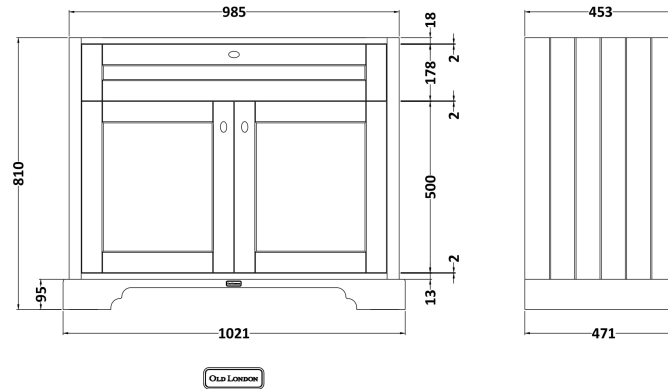

Sales Code: LOF448

Description: 1000 2-Door Unit & Classique Basin 0Th

Packaging Details

Barcode: 5056817714048

Sales Code: LON407

Description: 1000 2-Door Basin Unit

Product Dimensions

Height (mm):	810
Width (mm):	1021
Depth (mm):	471
Nett Weight (kg):	43.5

Packaging Dimensions

Height (mm):	850
Width (mm):	1055
Depth (mm):	510
Gross Weight (kg):	43.5

Packaging Data

Box Colour:	Brown Cardboard Box
Box Qty:	1
Label Size:	150 x 100
Label Colour:	White Label
Label Qty:	2

Outer Box Dimensions (If Applicable)

Height (mm):	
Width (mm):	
Depth (mm):	
Gross Weight (kg):	
Barcode:	5056211844600

Product Details

Country of Origin:	Ireland
Fitting Instruction:	No
CE & UKCA:	
FSC Certified Materials:	Yes
Colour:	Timeless Sand
Construction Method:	Cam & Wood Dowel
Construction Type:	Rigid
Cabinet Finish:	Mdf Vinyl Smooth Matt
Fascia Finish:	Mdf Vinyl Smooth Matt
Cabinet Thickness (mm):	18
Fascia Thickness (mm):	18
Drawer Included:	No
Drawer Type:	Not Applicable
No of Shelves:	1
Hinge Type:	95 Degree Inset Clip-On S/C
Hinge Included:	Yes
Adjustable Legs:	Not Applicable
Fixings Included:	Not Required
Handle Style:	Traditional
Waste Shroud:	No
Handle Included:	Yes
Handle Type:	Knob