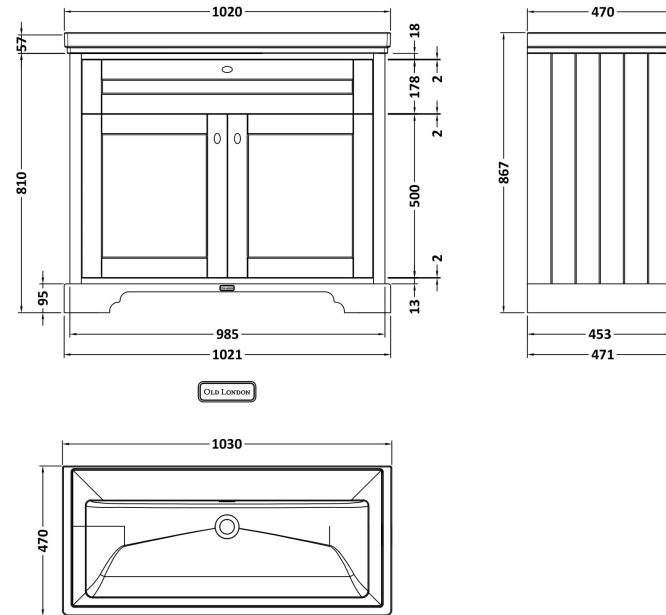

Sales Code: LOF448

Description: 1000 2-Door Unit & Classique Basin 0Th

Packaging Details

Barcode: 5056817714048

Sales Code: LON407

Description: 1000 2-Door Basin Unit

Product Dimensions

Height (mm):	810
Width (mm):	1021
Depth (mm):	471
Nett Weight (kg):	43.5

Packaging Dimensions

Height (mm):	850
Width (mm):	1055
Depth (mm):	510
Gross Weight (kg):	43.5

Packaging Data

Box Colour:	Brown Cardboard Box
Box Qty:	1
Label Size:	150 x 100
Label Colour:	White Label
Label Qty:	2

Outer Box Dimensions (If Applicable)

Height (mm):	
Width (mm):	
Depth (mm):	
Gross Weight (kg):	
Barcode:	5056211844600

Product Details

Country of Origin:	Ireland
Fitting Instruction:	No
CE & UKCA:	
FSC Certified Materials:	Yes
Colour:	Timeless Sand
Construction Method:	Cam & Wood Dowel
Construction Type:	Rigid
Cabinet Finish:	Mdf Vinyl Smooth Matt
Fascia Finish:	Mdf Vinyl Smooth Matt
Cabinet Thickness (mm):	18
Fascia Thickness (mm):	18
Drawer Included:	No
Drawer Type:	Not Applicable
No of Shelves:	1
Hinge Type:	95 Degree Inset Clip-On S/C
Hinge Included:	Yes
Adjustable Legs:	Not Applicable
Fixings Included:	Not Required
Handle Style:	Traditional
Waste Shroud:	No
Handle Included:	Yes
Handle Type:	Knob