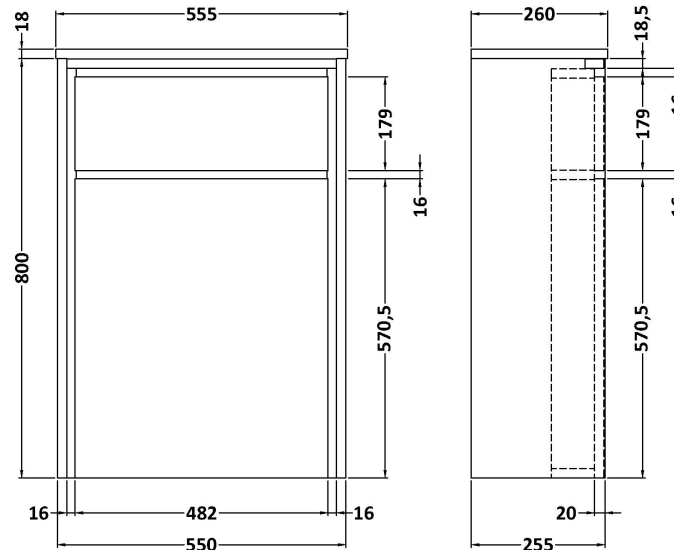

Sales Code: NFF3241

Description: 550 Wc Unit (255 Deep)

Product Dimensions

Height (mm):	818
Width (mm):	555
Depth (mm):	260
Nett Weight (kg):	18.5

Packaging Dimensions

Height (mm):	858
Width (mm):	582
Depth (mm):	280
Gross Weight (kg):	19

Packaging Data

Box Colour:	Brown Cardboard Box - Printed
Box Qty:	0
Label Size:	0 x 0
Label Colour:	White Label
Label Qty:	2

Outer Box Dimensions (If Applicable)

Height (mm):	
Width (mm):	
Depth (mm):	
Gross Weight (kg):	
Barcode:	5056678423875

Product Details

Country of Origin:	China
Fitting Instruction:	No
CE & UKCA:	N/A
FSC Certified Materials:	Yes
Colour:	Pebble Grey
Construction Method:	Cam & Wood Dowel
Construction Type:	Rigid
Cabinet Finish:	MFC Textured Woodgrain
Fascia Finish:	MFC Textured Woodgrain
Cabinet Thickness (mm):	18
Fascia Thickness (mm):	18
Drawer Included:	No
Drawer Type:	Not Applicable
No of Shelves:	0
Hinge Type:	Not Applicable
Hinge Included:	No
Adjustable Legs:	No, Not Required
Fixings Included:	Yes
Handle Style:	Not Applicable
Waste Shroud:	No
Handle Included:	No
Handle Type:	Not Applicable