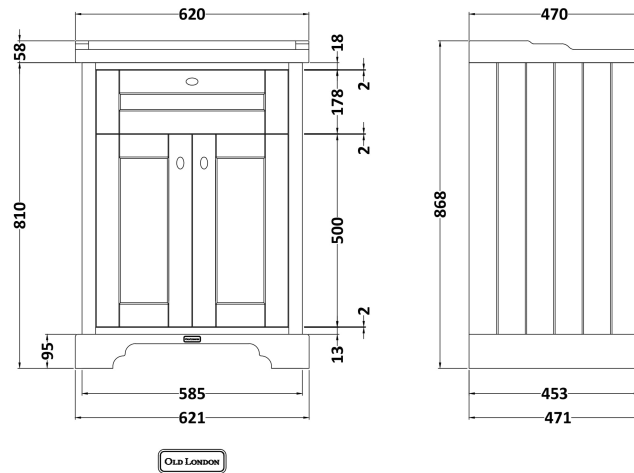

Packaging Dimensions

Height (mm):	490
Width (mm):	650
Depth (mm):	220
Gross Weight (kg):	17.3

Packaging Data

Box Colour:	Brown Cardboard Box - Printed
Box Qty:	1
Label Size:	100 x 50
Label Colour:	White Label
Label Qty:	2

Outer Box Dimensions (If Applicable)

Height (mm):	
Width (mm):	
Depth (mm):	
Gross Weight (kg):	
Barcode:	5056678485231

Product Details

Country of Origin:	Utd.Arab.Emir.
Fitting Instruction:	No
Certification: CE & UKCA:	No WRAS: N/A WRAS No: N/A
Product Material:	Fireclay
Fixing Supplied:	No

Basins: Tap Hole: One Taphole Chain Stay Hole: No
Template: Not Required Waste Type Req: Slotted
Overflow Inc: Yes Overflow Cover: Yes
Inner Bowl Depth (mm): 135 mm

Sales Code: LON803

Description: 600 2-Door Basin Unit

Product Dimensions

Height (mm):	810
Width (mm):	621
Depth (mm):	471
Nett Weight (kg):	29.5

Packaging Dimensions

Height (mm):	840
Width (mm):	651
Depth (mm):	511
Gross Weight (kg):	30

Packaging Data

Box Colour:	Brown Cardboard Box
Box Qty:	1
Label Size:	150 x 100
Label Colour:	White Label
Label Qty:	2