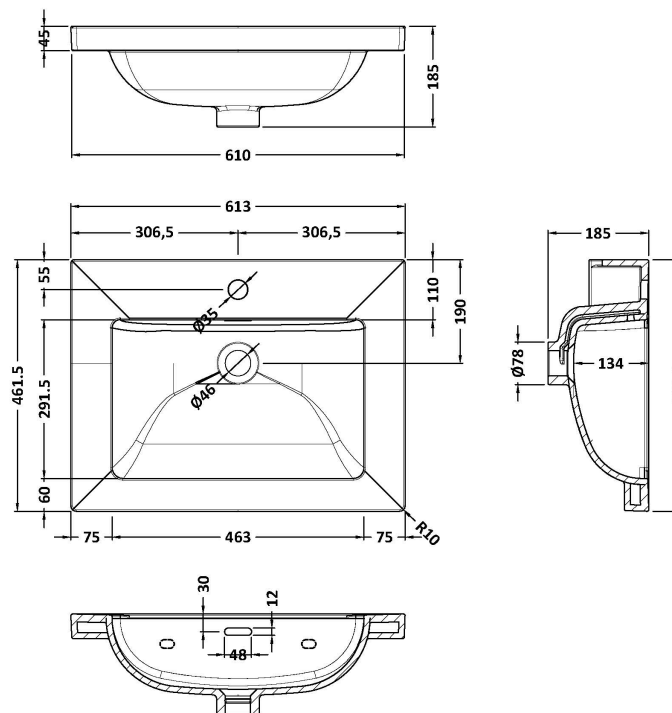

Sales Code: LOF801

Description: 600 2-Door Unit & Contemporary Basin 1Th

Packaging Details

Barcode: 5056817713911

Sales Code: CBM603

Description: 600 X 460 Contemporary Basin 1Th

Product Dimensions

Height (mm):	45
Width (mm):	613
Depth (mm):	461
Nett Weight (kg):	17

Packaging Dimensions

Height (mm):	490
Width (mm):	650
Depth (mm):	220
Gross Weight (kg):	17.3

Packaging Data

Box Colour:	Brown Cardboard Box - Printed
Box Qty:	1
Label Size:	100 x 50
Label Colour:	White Label
Label Qty:	2

Outer Box Dimensions (If Applicable)

Height (mm):	
Width (mm):	
Depth (mm):	
Gross Weight (kg):	
Barcode:	5056678485231

Product Details

Country of Origin:	Utd.Arab.Emir.
Fitting Instruction:	No
Certification: CE & UKCA:	No WRAS: N/A WRAS No: N/A
Product Material:	Fireclay
Fixing Supplied:	No

Product Dimensions

Height (mm):	810
Width (mm):	621
Depth (mm):	471
Nett Weight (kg):	29.5

Packaging Dimensions

Height (mm):	840
Width (mm):	651
Depth (mm):	511
Gross Weight (kg):	30

Packaging Data

Box Colour:	Brown Cardboard Box
Box Qty:	1
Label Size:	150 x 100
Label Colour:	White Label
Label Qty:	2