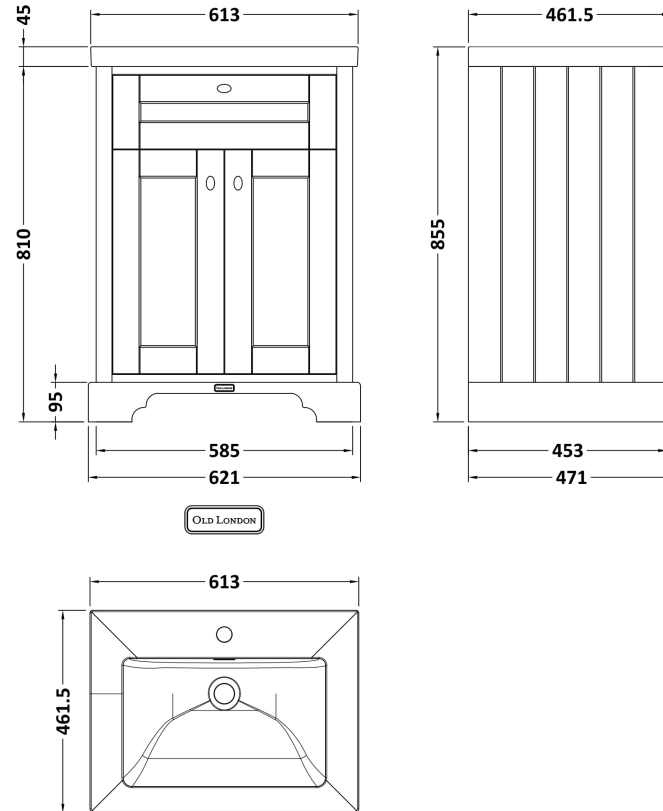

Sales Code: LOF801

Description: 600 2-Door Unit & Contemporary Basin 1Th

Packaging Details

Barcode: 5056817713911

Sales Code: CBM603

Description: 600 X 460 Contemporary Basin 1Th

Product Dimensions

Height (mm):	45
Width (mm):	613
Depth (mm):	461
Nett Weight (kg):	17

Packaging Dimensions

Height (mm):	490
Width (mm):	650
Depth (mm):	220
Gross Weight (kg):	17.3

Packaging Data

Box Colour:	Brown Cardboard Box - Printed
Box Qty:	1
Label Size:	100 x 50
Label Colour:	White Label
Label Qty:	2

Outer Box Dimensions (If Applicable)

Height (mm):	
Width (mm):	
Depth (mm):	
Gross Weight (kg):	
Barcode:	5056678485231

Product Details

Country of Origin:	Utd.Arab.Emir.
Fitting Instruction:	No
Certification: CE & UKCA:	No WRAS: N/A WRAS No: N/A
Product Material:	Fireclay
Fixing Supplied:	No

Product Dimensions

Height (mm):	810
Width (mm):	621
Depth (mm):	471
Nett Weight (kg):	29.5

Packaging Dimensions

Height (mm):	840
Width (mm):	651
Depth (mm):	511
Gross Weight (kg):	30

Packaging Data

Box Colour:	Brown Cardboard Box
Box Qty:	1
Label Size:	150 x 100
Label Colour:	White Label
Label Qty:	2