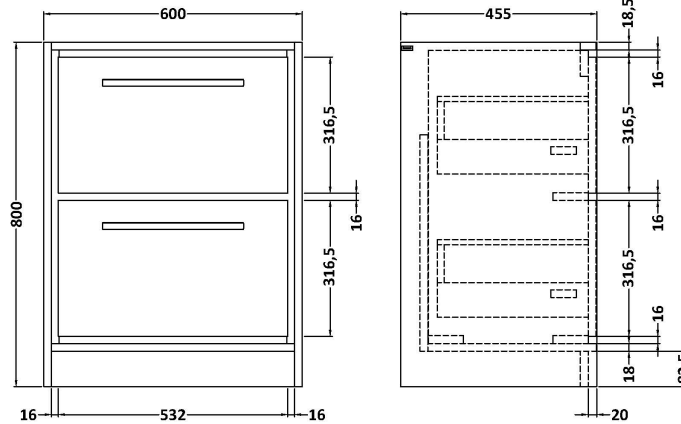

Packaging Dimensions

Height (mm):	490
Width (mm):	650
Depth (mm):	220
Gross Weight (kg):	17

Packaging Data

Box Colour:	Brown Cardboard Box - Printed
Box Qty:	1
Label Size:	100 x 50
Label Colour:	White Label
Label Qty:	2

Outer Box Dimensions (If Applicable)

Height (mm):	
Width (mm):	
Depth (mm):	
Gross Weight (kg):	
Barcode:	5056678431191

Product Details

Country of Origin:	Utd.Arab.Emir.	
Fitting Instruction:	No	
Certification: CE & UKCA: No	WRAS: N/A	WRAS No: N/A
Product Material:	Fireclay	
Fixing Supplied:	No	

Basins: Tap Hole: Not Applicable Chain Stay Hole: No
 Template: Not Required Waste Type Req: Slotted
 Overflow Inc: Yes Overflow Cover: Yes
 Inner Bowl Depth (mm): 135 mm

Sales Code: NFF3133

Description: 600 Fs 2-Drawer Unit (455 Deep)

Product Dimensions

Height (mm):	800
Width (mm):	600
Depth (mm):	455
Nett Weight (kg):	38.5

Packaging Dimensions

Height (mm):	840
Width (mm):	632
Depth (mm):	480
Gross Weight (kg):	39

Packaging Data

Box Colour:	Brown Cardboard Box - Printed
Box Qty:	0
Label Size:	0 x 0
Label Colour:	White Label
Label Qty:	2