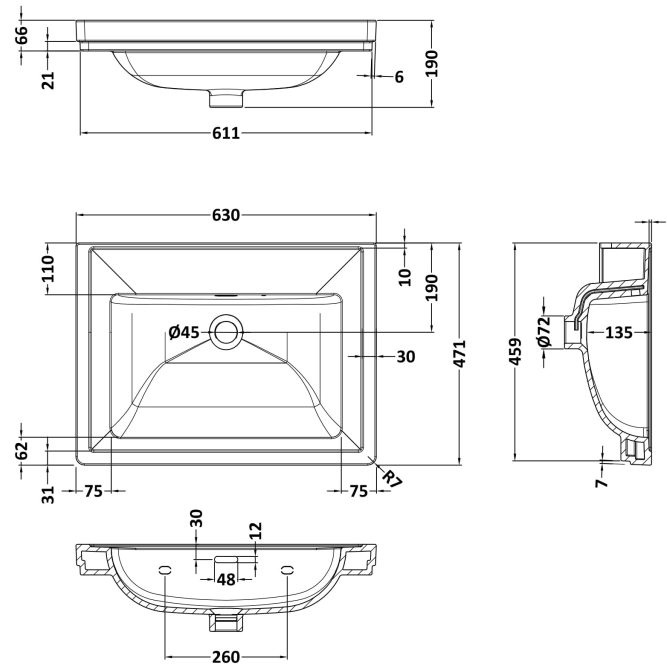

Sales Code: LIL3133H

Description: 600 Fs 2-Drawer Unit Classique Basin 0Th

Packaging Details

Barcode: 5056817718121

Sales Code: CBM513

Description: 600 Classique Basin 0Th

Product Dimensions

Height (mm):	66
Width (mm):	630
Depth (mm):	471
Nett Weight (kg):	17

Packaging Dimensions

Height (mm):	490
Width (mm):	650
Depth (mm):	220
Gross Weight (kg):	17

Packaging Data

Box Colour:	Brown Cardboard Box - Printed
Box Qty:	1
Label Size:	100 x 50
Label Colour:	White Label
Label Qty:	2

Outer Box Dimensions (If Applicable)

Height (mm):	
Width (mm):	
Depth (mm):	
Gross Weight (kg):	
Barcode:	5056678431191

Product Details

Country of Origin:	Utd.Arab.Emir.	
Fitting Instruction:	No	
Certification: CE & UKCA: No	WRAS: N/A	WRAS No: N/A
Product Material:	Fireclay	
Fixing Supplied:	No	

Product Dimensions

Height (mm):	800
Width (mm):	600
Depth (mm):	455
Nett Weight (kg):	38.5

Packaging Dimensions

Height (mm):	840
Width (mm):	632
Depth (mm):	480
Gross Weight (kg):	39

Packaging Data

Box Colour:	Brown Cardboard Box - Printed
Box Qty:	0
Label Size:	0 x 0
Label Colour:	White Label
Label Qty:	2