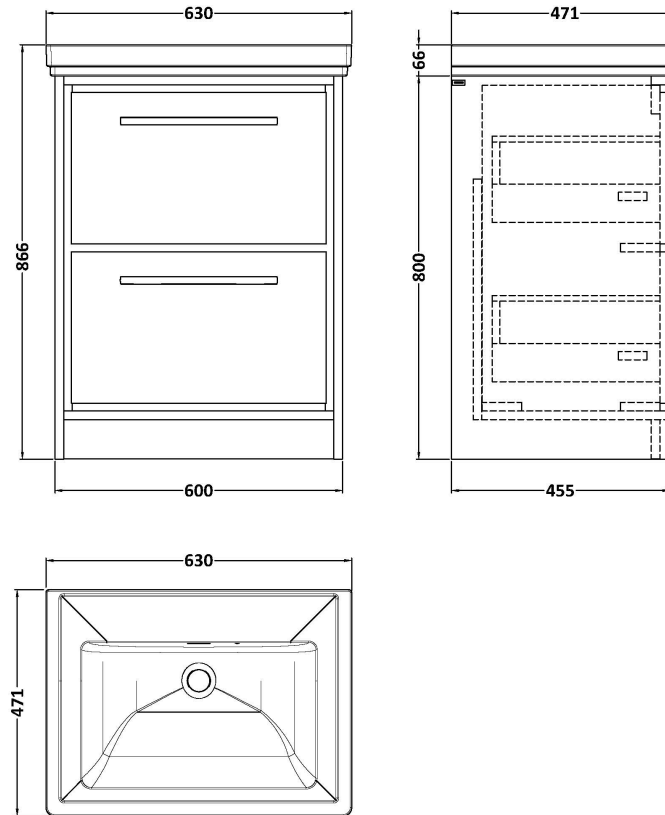

Sales Code: LIL3133H

Description: 600 Fs 2-Drawer Unit Classique Basin 0Th

Packaging Details

Barcode: 5056817718121

Sales Code: CBM513

Description: 600 Classique Basin 0Th

Product Dimensions

Height (mm):	66
Width (mm):	630
Depth (mm):	471
Nett Weight (kg):	17

Packaging Dimensions

Height (mm):	490
Width (mm):	650
Depth (mm):	220
Gross Weight (kg):	17

Packaging Data

Box Colour:	Brown Cardboard Box - Printed
Box Qty:	1
Label Size:	100 x 50
Label Colour:	White Label
Label Qty:	2

Outer Box Dimensions (If Applicable)

Height (mm):	
Width (mm):	
Depth (mm):	
Gross Weight (kg):	
Barcode:	5056678431191

Product Details

Country of Origin:	Utd.Arab.Emir.	
Fitting Instruction:	No	
Certification: CE & UKCA: No	WRAS: N/A	WRAS No: N/A
Product Material:	Fireclay	
Fixing Supplied:	No	

Product Dimensions

Height (mm):	800
Width (mm):	600
Depth (mm):	455
Nett Weight (kg):	38.5

Packaging Dimensions

Height (mm):	840
Width (mm):	632
Depth (mm):	480
Gross Weight (kg):	39

Packaging Data

Box Colour:	Brown Cardboard Box - Printed
Box Qty:	0
Label Size:	0 x 0
Label Colour:	White Label
Label Qty:	2