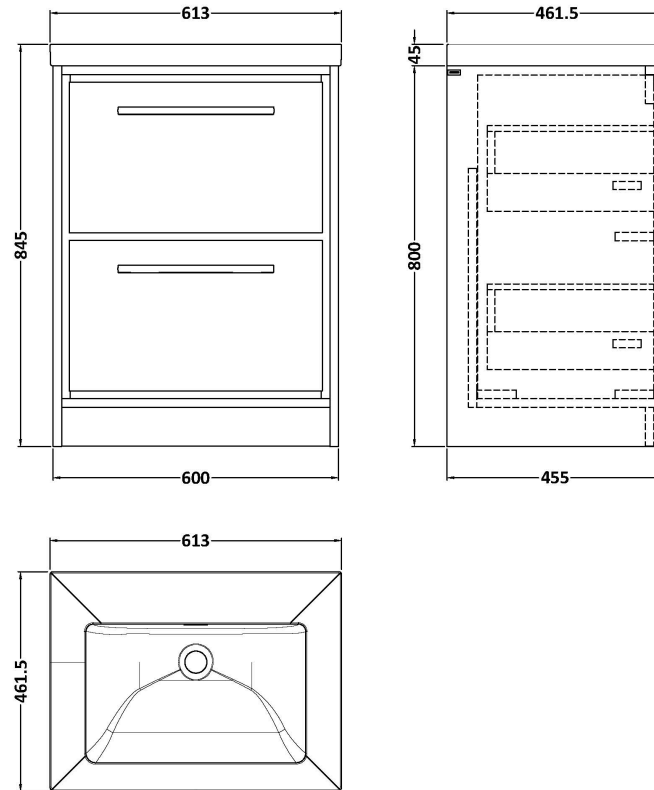

Sales Code: LIL3133K

Description: 600 Fs 2-Drawer Unit Contemp Basin 0Th

Packaging Details

Barcode: 5056817718305

Sales Code: CBM613

Description: 600 X 460 Contemporary Basin 0Th

Product Dimensions

Height (mm):	45
Width (mm):	613
Depth (mm):	461
Nett Weight (kg):	17

Packaging Dimensions

Height (mm):	490
Width (mm):	650
Depth (mm):	220
Gross Weight (kg):	17.3

Packaging Data

Box Colour:	Brown Cardboard Box - Printed
Box Qty:	1
Label Size:	100 x 50
Label Colour:	White Label
Label Qty:	2

Outer Box Dimensions (If Applicable)

Height (mm):	
Width (mm):	
Depth (mm):	
Gross Weight (kg):	
Barcode:	5056678485224

Product Details

Country of Origin:	Utd.Arab.Emir.	
Fitting Instruction:	No	
Certification: CE & UKCA:	No	WRAS: N/A WRAS No: N/A
Product Material:	Fireclay	
Fixing Supplied:	No	

Product Dimensions

Height (mm):	800
Width (mm):	600
Depth (mm):	455
Nett Weight (kg):	38.5

Packaging Dimensions

Height (mm):	840
Width (mm):	632
Depth (mm):	480
Gross Weight (kg):	39

Packaging Data

Box Colour:	Brown Cardboard Box - Printed
Box Qty:	0
Label Size:	0 x 0
Label Colour:	White Label
Label Qty:	2