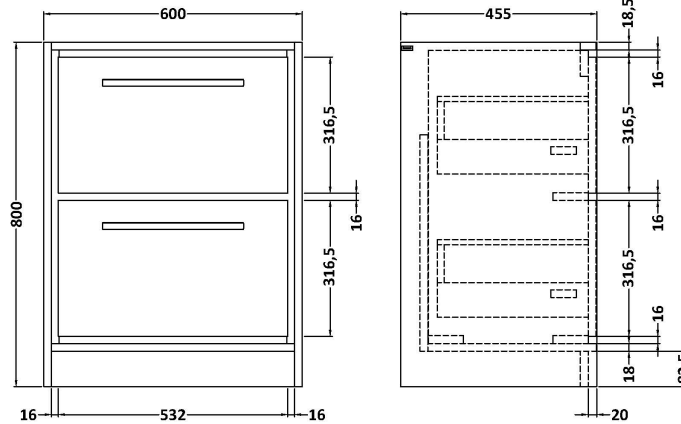

Packaging Dimensions

Height (mm):	490
Width (mm):	650
Depth (mm):	220
Gross Weight (kg):	17.3

Packaging Data

Box Colour:	Brown Cardboard Box - Printed
Box Qty:	1
Label Size:	100 x 50
Label Colour:	White Label
Label Qty:	2

Outer Box Dimensions (If Applicable)

Height (mm):	
Width (mm):	
Depth (mm):	
Gross Weight (kg):	
Barcode:	5056678485224

Product Details

Country of Origin:	Utd.Arab.Emir.	
Fitting Instruction:	No	
Certification: CE & UKCA:	No	WRAS: N/A WRAS No: N/A
Product Material:	Fireclay	
Fixing Supplied:	No	

Basins: Tap Hole: Not Applicable Chain Stay Hole: No
Template: Not Required Waste Type Req: Slotted
Overflow Inc: Yes Overflow Cover: Yes
Inner Bowl Depth (mm): 135 mm

Sales Code: NFF3133

Description: 600 Fs 2-Drawer Unit (455 Deep)

Product Dimensions

Height (mm):	800
Width (mm):	600
Depth (mm):	455
Nett Weight (kg):	38.5

Packaging Dimensions

Height (mm):	840
Width (mm):	632
Depth (mm):	480
Gross Weight (kg):	39

Packaging Data

Box Colour:	Brown Cardboard Box - Printed
Box Qty:	0
Label Size:	0 x 0
Label Colour:	White Label
Label Qty:	2