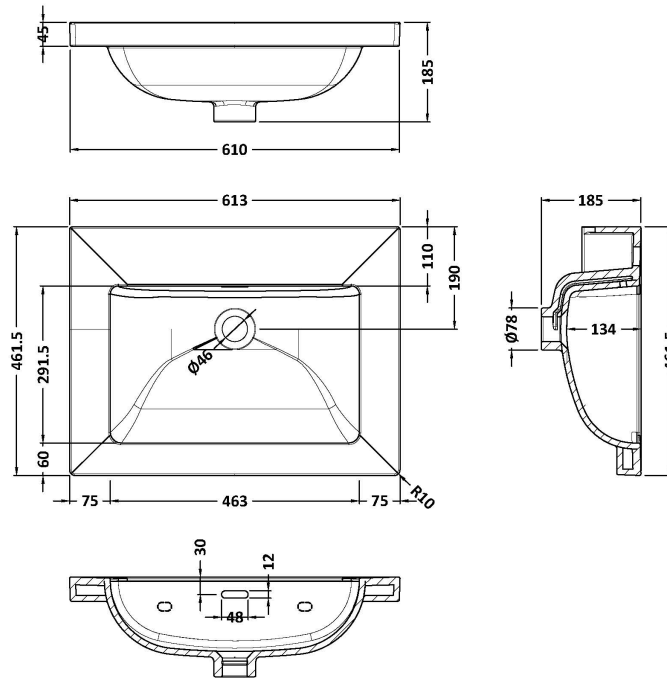

Sales Code: LIL3133K

Description: 600 Fs 2-Drawer Unit Contemp Basin 0Th

Packaging Details

Barcode: 5056817718305

Sales Code: CBM613

Description: 600 X 460 Contemporary Basin 0Th

Product Dimensions

Height (mm):	45
Width (mm):	613
Depth (mm):	461
Nett Weight (kg):	17

Packaging Dimensions

Height (mm):	490
Width (mm):	650
Depth (mm):	220
Gross Weight (kg):	17.3

Packaging Data

Box Colour:	Brown Cardboard Box - Printed
Box Qty:	1
Label Size:	100 x 50
Label Colour:	White Label
Label Qty:	2

Outer Box Dimensions (If Applicable)

Height (mm):	
Width (mm):	
Depth (mm):	
Gross Weight (kg):	
Barcode:	5056678485224

Product Details

Country of Origin:	Utd.Arab.Emir.	
Fitting Instruction:	No	
Certification: CE & UKCA:	No	WRAS: N/A WRAS No: N/A
Product Material:	Fireclay	
Fixing Supplied:	No	

Basins: Tap Hole: Not Applicable Chain Stay Hole: No
Template: Not Required Waste Type Req: Slotted
Overflow Inc: Yes Overflow Cover: Yes
Inner Bowl Depth (mm): 135 mm

Sales Code: NFF3133

Description: 600 Fs 2-Drawer Unit (455 Deep)