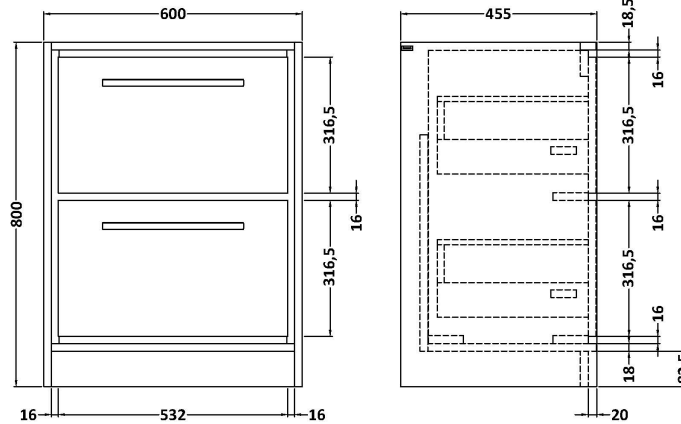

Packaging Dimensions

Height (mm):	490
Width (mm):	650
Depth (mm):	220
Gross Weight (kg):	17

Packaging Data

Box Colour:	Brown Cardboard Box - Printed
Box Qty:	1
Label Size:	100 x 50
Label Colour:	White Label
Label Qty:	2

Outer Box Dimensions (If Applicable)

Height (mm):	
Width (mm):	
Depth (mm):	
Gross Weight (kg):	
Barcode:	5056678431191

Product Details

Country of Origin:	Utd.Arab.Emir.	
Fitting Instruction:	No	
Certification: CE & UKCA: No	WRAS: N/A	WRAS No: N/A
Product Material:	Fireclay	
Fixing Supplied:	No	

Basins: Tap Hole: Not Applicable Chain Stay Hole: No
 Template: Not Required Waste Type Req: Slotted
 Overflow Inc: Yes Overflow Cover: Yes
 Inner Bowl Depth (mm): 135 mm

Sales Code: NFF3233

Description: 600 Fs 2-Drawer Unit (455 Deep)

Product Dimensions

Height (mm):	800
Width (mm):	600
Depth (mm):	455
Nett Weight (kg):	38.5

Packaging Dimensions

Height (mm):	840
Width (mm):	632
Depth (mm):	480
Gross Weight (kg):	39

Packaging Data

Box Colour:	Brown Cardboard Box - Printed
Box Qty:	0
Label Size:	0 x 0
Label Colour:	White Label
Label Qty:	2