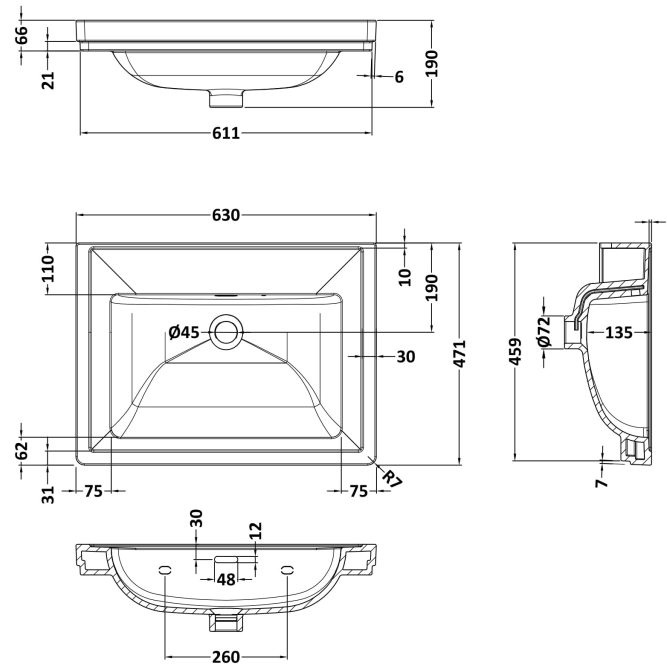

Sales Code: LIL3233H

Description: 600 Fs 2-Drawer Unit Classique Basin 0Th

Packaging Details

Barcode: 5056817718114

Sales Code: CBM513

Description: 600 Classique Basin 0Th

Product Dimensions

Height (mm):	66
Width (mm):	630
Depth (mm):	471
Nett Weight (kg):	17

Packaging Dimensions

Height (mm):	490
Width (mm):	650
Depth (mm):	220
Gross Weight (kg):	17

Packaging Data

Box Colour:	Brown Cardboard Box - Printed
Box Qty:	1
Label Size:	100 x 50
Label Colour:	White Label
Label Qty:	2

Outer Box Dimensions (If Applicable)

Height (mm):	
Width (mm):	
Depth (mm):	
Gross Weight (kg):	
Barcode:	5056678431191

Product Details

Country of Origin:	Utd.Arab.Emir.	
Fitting Instruction:	No	
Certification: CE & UKCA: No	WRAS: N/A	WRAS No: N/A
Product Material:	Fireclay	
Fixing Supplied:	No	

Basins: Tap Hole: Not Applicable Chain Stay Hole: No
 Template: Not Required Waste Type Req: Slotted
 Overflow Inc: Yes Overflow Cover: Yes
 Inner Bowl Depth (mm): 135 mm

Sales Code: NFF3233

Description: 600 Fs 2-Drawer Unit (455 Deep)