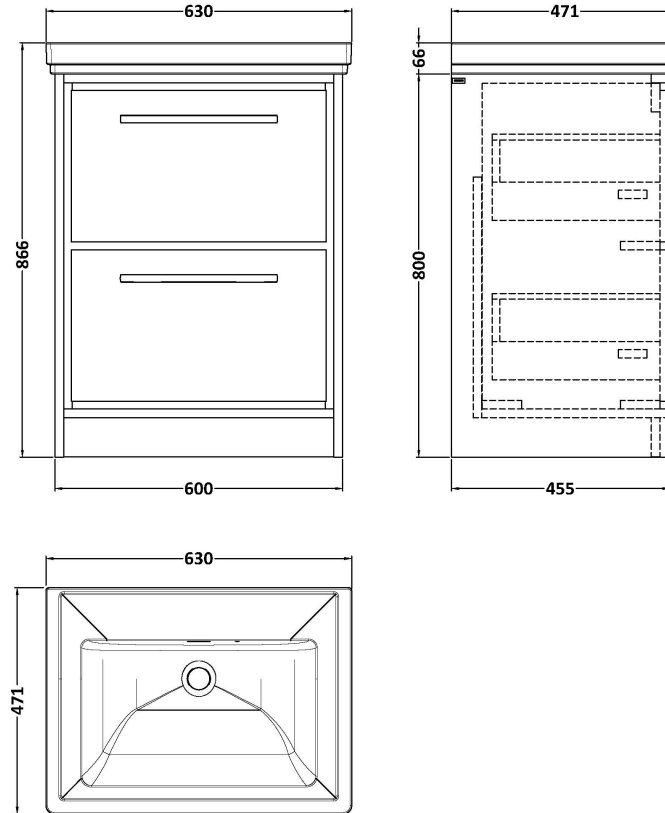

Sales Code: LIL3233H

Description: 600 Fs 2-Drawer Unit Classique Basin 0Th

Packaging Details

Barcode: 5056817718114

Sales Code: CBM513

Description: 600 Classique Basin 0Th

Product Dimensions

Height (mm):	66
Width (mm):	630
Depth (mm):	471
Nett Weight (kg):	17

Packaging Dimensions

Height (mm):	490
Width (mm):	650
Depth (mm):	220
Gross Weight (kg):	17

Packaging Data

Box Colour:	Brown Cardboard Box - Printed
Box Qty:	1
Label Size:	100 x 50
Label Colour:	White Label
Label Qty:	2

Outer Box Dimensions (If Applicable)

Height (mm):	
Width (mm):	
Depth (mm):	
Gross Weight (kg):	
Barcode:	5056678431191

Product Details

Country of Origin:	Utd.Arab.Emir.	
Fitting Instruction:	No	
Certification: CE & UKCA: No	WRAS: N/A	WRAS No: N/A
Product Material:	Fireclay	
Fixing Supplied:	No	

Product Dimensions

Height (mm):	800
Width (mm):	600
Depth (mm):	455
Nett Weight (kg):	38.5

Packaging Dimensions

Height (mm):	840
Width (mm):	632
Depth (mm):	480
Gross Weight (kg):	39

Packaging Data

Box Colour:	Brown Cardboard Box - Printed
Box Qty:	0
Label Size:	0 x 0
Label Colour:	White Label
Label Qty:	2