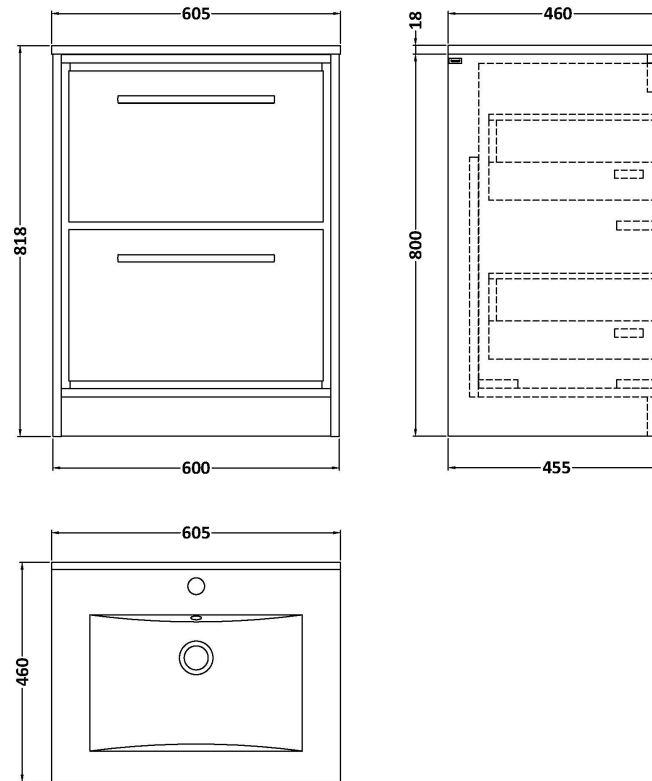

Sales Code: LIL2333C

Description: 600 Fs 2-Drwr Unit Minimalist Basin 1Th

Packaging Details

Barcode: 5056678423448