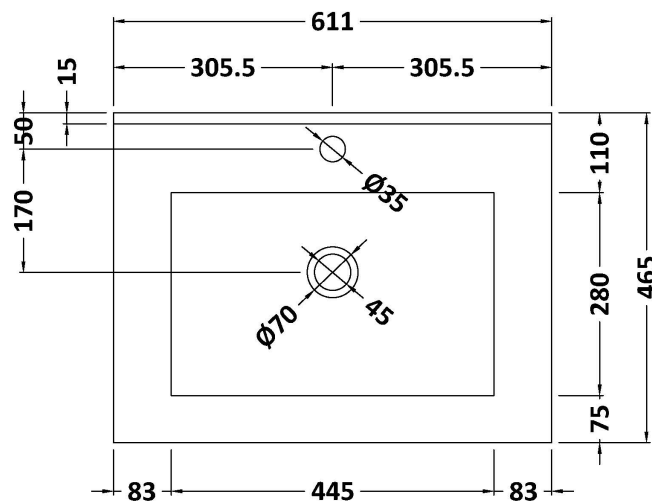

### Packaging Details

Barcode: 5056678423448

Sales Code: BAST9060E

Description: 600X460mm 1T/H Minimalist Basin Top

### Product Dimensions

Height (mm):	18
Width (mm):	611
Depth (mm):	465
Nett Weight (kg):	12

### Packaging Dimensions

Height (mm):	195
Width (mm):	625
Depth (mm):	480
Gross Weight (kg):	12.5

### Product Dimensions

Height (mm):	800
Width (mm):	600
Depth (mm):	455
Nett Weight (kg):	38.5