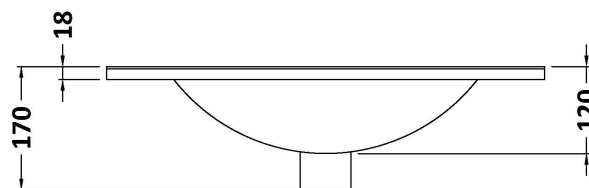

### Packaging Details

Barcode: 5056678423448

Sales Code: BAST9060E

Description: 600X460mm 1T/H Minimalist Basin Top

### Product Dimensions

Height (mm):	18
Width (mm):	611
Depth (mm):	465
Nett Weight (kg):	12

### Packaging Dimensions

Height (mm):	195
Width (mm):	625
Depth (mm):	480
Gross Weight (kg):	12.5

### Product Dimensions

Height (mm):	800
Width (mm):	600
Depth (mm):	455
Nett Weight (kg):	38.5