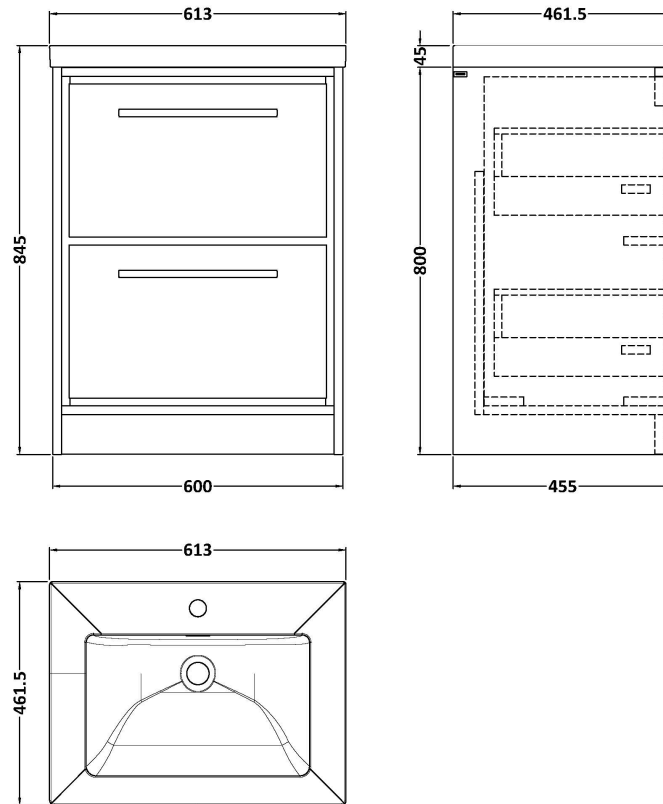

Sales Code: LIL2333L

Description: 600 Fs 2-Drawer Unit Contemp Basin 1Th

Packaging Details

Barcode: 5056678423264

Sales Code: CBM603

Description: 600 X 460 Contemporary Basin 1Th

Product Dimensions

Height (mm):	45
Width (mm):	613
Depth (mm):	461
Nett Weight (kg):	17

Packaging Dimensions

Height (mm):	490
Width (mm):	650
Depth (mm):	220
Gross Weight (kg):	17.3

Packaging Data

Box Colour:	Brown Cardboard Box - Printed
Box Qty:	1
Label Size:	100 x 50
Label Colour:	White Label
Label Qty:	2

Outer Box Dimensions (If Applicable)

Height (mm):	
Width (mm):	
Depth (mm):	
Gross Weight (kg):	
Barcode:	5056678485231

Product Details

Country of Origin:	Utd.Arab.Emir.	
Fitting Instruction:	No	
Certification: CE & UKCA:	No	WRAS: N/A WRAS No: N/A
Product Material:	Fireclay	
Fixing Supplied:	No	

Product Dimensions

Height (mm):	800
Width (mm):	600
Depth (mm):	455
Nett Weight (kg):	38.5

Packaging Dimensions

Height (mm):	840
Width (mm):	632
Depth (mm):	480
Gross Weight (kg):	39

Packaging Data

Box Colour:	Brown Cardboard Box - Printed
Box Qty:	0
Label Size:	0 x 0
Label Colour:	White Label
Label Qty:	2