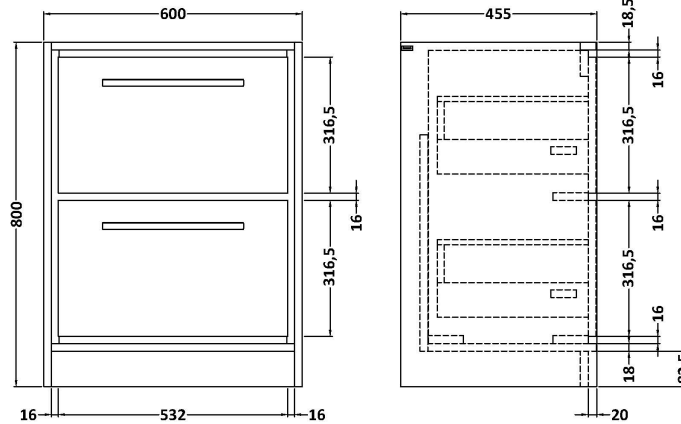

Packaging Dimensions

Height (mm):	490
Width (mm):	650
Depth (mm):	220
Gross Weight (kg):	17.3

Packaging Data

Box Colour:	Brown Cardboard Box - Printed
Box Qty:	1
Label Size:	100 x 50
Label Colour:	White Label
Label Qty:	2

Outer Box Dimensions (If Applicable)

Height (mm):	
Width (mm):	
Depth (mm):	
Gross Weight (kg):	
Barcode:	5056678485231

Product Details

Country of Origin:	Utd.Arab.Emir.	
Fitting Instruction:	No	
Certification: CE & UKCA:	No	WRAS: N/A WRAS No: N/A
Product Material:	Fireclay	
Fixing Supplied:	No	

Basins: Tap Hole: One Taphole Chain Stay Hole: No
Template: Not Required Waste Type Req: Slotted
Overflow Inc: Yes Overflow Cover: Yes
Inner Bowl Depth (mm): 135 mm

Sales Code: NFF2333

Description: 600 Fs 2-Drawer Unit (455 Deep)

Product Dimensions

Height (mm):	800
Width (mm):	600
Depth (mm):	455
Nett Weight (kg):	38.5

Packaging Dimensions

Height (mm):	840
Width (mm):	632
Depth (mm):	480
Gross Weight (kg):	39

Packaging Data

Box Colour:	Brown Cardboard Box - Printed
Box Qty:	0
Label Size:	0 x 0
Label Colour:	White Label
Label Qty:	2