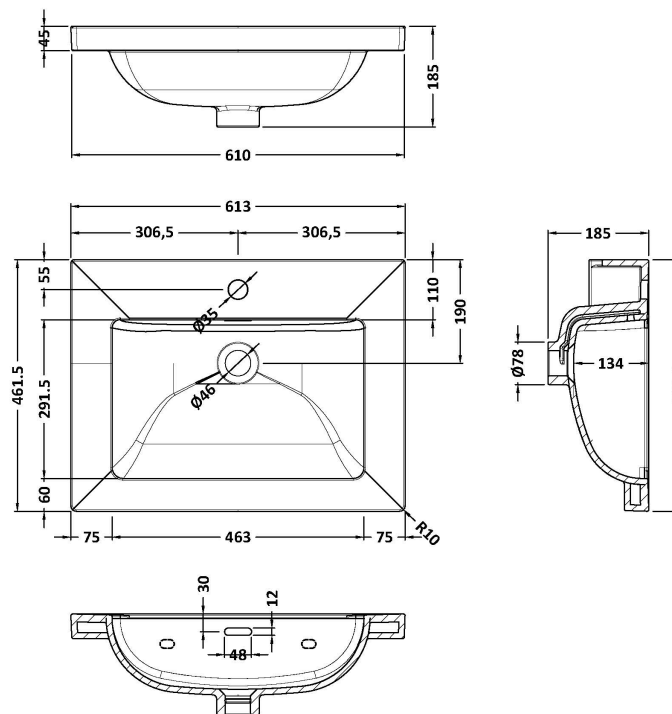

Sales Code: LIL2333L

Description: 600 Fs 2-Drawer Unit Contemp Basin 1Th

Packaging Details

Barcode: 5056678423264

Sales Code: CBM603

Description: 600 X 460 Contemporary Basin 1Th

Product Dimensions

Height (mm):	45
Width (mm):	613
Depth (mm):	461
Nett Weight (kg):	17

Packaging Dimensions

Height (mm):	490
Width (mm):	650
Depth (mm):	220
Gross Weight (kg):	17.3

Packaging Data

Box Colour:	Brown Cardboard Box - Printed
Box Qty:	1
Label Size:	100 x 50
Label Colour:	White Label
Label Qty:	2

Outer Box Dimensions (If Applicable)

Height (mm):	
Width (mm):	
Depth (mm):	
Gross Weight (kg):	
Barcode:	5056678485231

Product Details

Country of Origin:	Utd.Arab.Emir.	
Fitting Instruction:	No	
Certification: CE & UKCA:	No	WRAS: N/A WRAS No: N/A
Product Material:	Fireclay	
Fixing Supplied:	No	

Basins: Tap Hole: One Taphole Chain Stay Hole: No
Template: Not Required Waste Type Req: Slotted
Overflow Inc: Yes Overflow Cover: Yes
Inner Bowl Depth (mm): 135 mm

Sales Code: NFF2333

Description: 600 Fs 2-Drawer Unit (455 Deep)