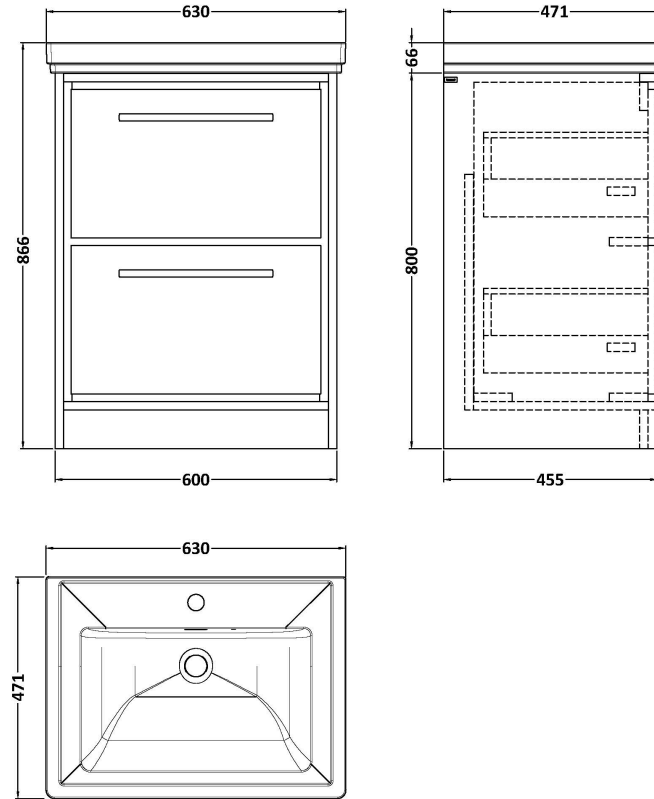

Sales Code: LIL3133A

Description: 600 Fs 2-Drawer Unit Classique Basin 1Th

Packaging Details

Barcode: 5056817717940