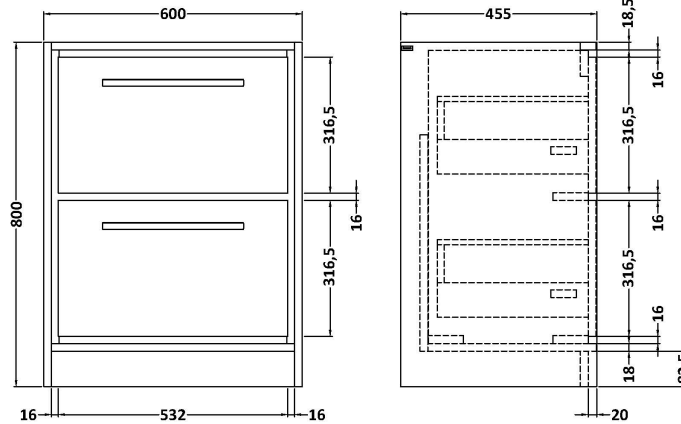

### Product Dimensions

Height (mm):	66
Width (mm):	630
Depth (mm):	471
Nett Weight (kg):	17

### Packaging Dimensions

Height (mm):	490
Width (mm):	650
Depth (mm):	220
Gross Weight (kg):	17

### Outer Box Dimensions (If Applicable)

Height (mm):	
Width (mm):	
Depth (mm):	
Gross Weight (kg):	
Barcode:	5056462643656

**Product Dimensions**

Height (mm):	800
Width (mm):	600
Depth (mm):	455
Nett Weight (kg):	38.5

**Packaging Dimensions**

Height (mm):	840
Width (mm):	632
Depth (mm):	480
Gross Weight (kg):	39

**Packaging Data**