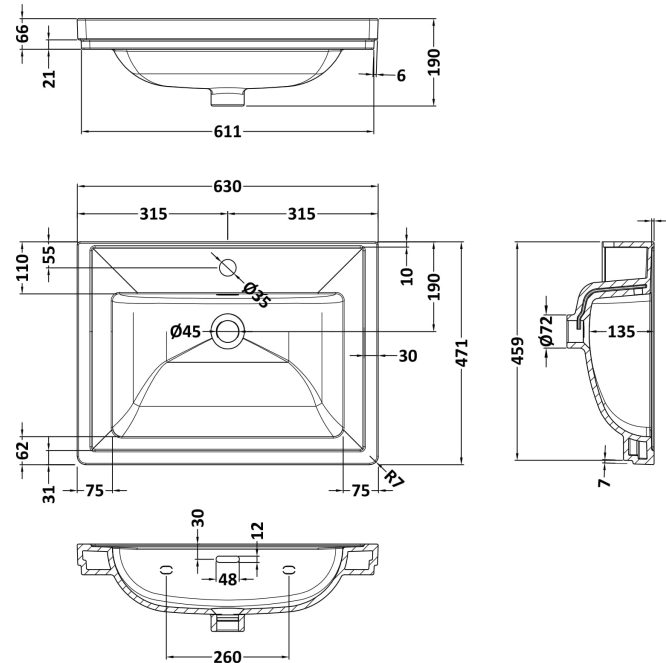

### Product Dimensions

Height (mm):	66
Width (mm):	630
Depth (mm):	471
Nett Weight (kg):	17

### Packaging Dimensions

Height (mm):	490
Width (mm):	650
Depth (mm):	220
Gross Weight (kg):	17

### Outer Box Dimensions (If Applicable)

Height (mm):	
Width (mm):	
Depth (mm):	
Gross Weight (kg):	
Barcode:	5056462643656

**Product Dimensions**

Height (mm):	800
Width (mm):	600
Depth (mm):	455
Nett Weight (kg):	38.5

**Packaging Dimensions**

Height (mm):	840
Width (mm):	632
Depth (mm):	480
Gross Weight (kg):	39

**Packaging Data**