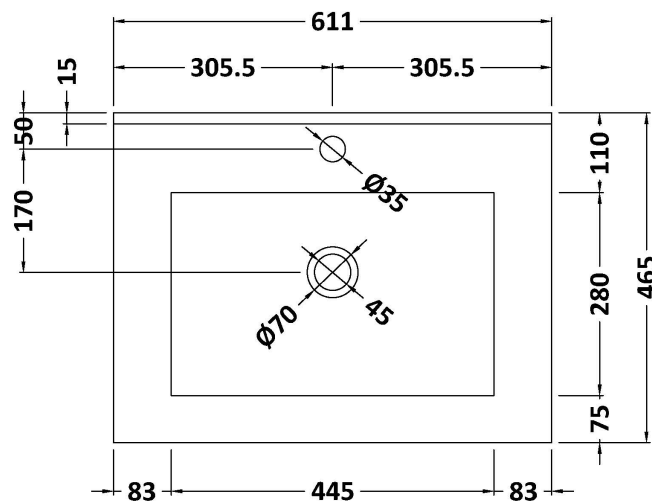

Sales Code: LIL3133C

Description: 600 Fs 2-Drwr Unit Minimalist Basin 1Th

Packaging Details

Barcode: 5056678423424

Sales Code: BAST9060E

Description: 600X460mm 1T/H Minimalist Basin Top

Product Dimensions

Height (mm):	18
Width (mm):	611
Depth (mm):	465
Nett Weight (kg):	12

Packaging Dimensions

Height (mm):	195
Width (mm):	625
Depth (mm):	480
Gross Weight (kg):	12.5

Packaging Data

Box Colour:	Brown Cardboard Box
Box Qty:	1
Label Size:	100 x 50
Label Colour:	White Label
Label Qty:	2

Outer Box Dimensions (If Applicable)

Height (mm):	
Width (mm):	
Depth (mm):	
Gross Weight (kg):	
Barcode:	5055146184935

Product Details

Country of Origin:	China
Fitting Instruction:	No
Certification: CE & UKCA:	No
WRAS:	WRAS No:
Product Material:	Vitreous China
Fixing Supplied:	No

Sales Code: NFF3133

Description: 600 Fs 2-Drawer Unit (455 Deep)

Product Dimensions

Height (mm):	800
Width (mm):	600
Depth (mm):	455
Nett Weight (kg):	38.5

Packaging Dimensions

Height (mm):	840
Width (mm):	632
Depth (mm):	480
Gross Weight (kg):	39