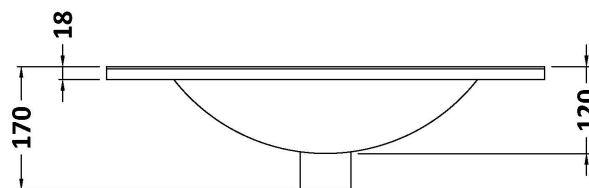

Sales Code: LIL3133C

Description: 600 Fs 2-Drwr Unit Minimalist Basin 1Th

Packaging Details

Barcode: 5056678423424

Sales Code: BAST9060E

Description: 600X460mm 1T/H Minimalist Basin Top

Product Dimensions

Height (mm):	18
Width (mm):	611
Depth (mm):	465
Nett Weight (kg):	12

Packaging Dimensions

Height (mm):	195
Width (mm):	625
Depth (mm):	480
Gross Weight (kg):	12.5

Packaging Data

Box Colour:	Brown Cardboard Box
Box Qty:	1
Label Size:	100 x 50
Label Colour:	White Label
Label Qty:	2

Outer Box Dimensions (If Applicable)

Height (mm):	
Width (mm):	
Depth (mm):	
Gross Weight (kg):	
Barcode:	5055146184935

Product Details

Country of Origin:	China
Fitting Instruction:	No
Certification: CE & UKCA:	No
WRAS:	WRAS No:
Product Material:	Vitreous China
Fixing Supplied:	No

Sales Code: NFF3133

Description: 600 Fs 2-Drawer Unit (455 Deep)

Product Dimensions

Height (mm):	800
Width (mm):	600
Depth (mm):	455
Nett Weight (kg):	38.5

Packaging Dimensions

Height (mm):	840
Width (mm):	632
Depth (mm):	480
Gross Weight (kg):	39