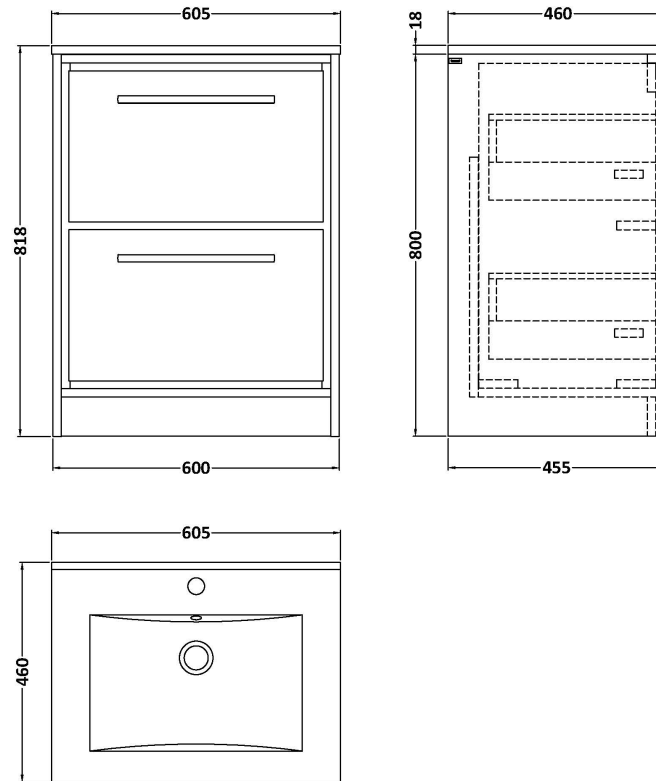

Sales Code: LIL3133C

Description: 600 Fs 2-Drwr Unit Minimalist Basin 1Th

Packaging Details

Barcode: 5056678423424

Sales Code: BAST9060E

Description: 600X460mm 1T/H Minimalist Basin Top

Product Dimensions

Height (mm):	18
Width (mm):	611
Depth (mm):	465
Nett Weight (kg):	12

Packaging Dimensions

Height (mm):	195
Width (mm):	625
Depth (mm):	480
Gross Weight (kg):	12.5

Packaging Data

Box Colour:	Brown Cardboard Box
Box Qty:	1
Label Size:	100 x 50
Label Colour:	White Label
Label Qty:	2

Outer Box Dimensions (If Applicable)

Height (mm):	
Width (mm):	
Depth (mm):	
Gross Weight (kg):	
Barcode:	5055146184935

Product Details

Country of Origin:	China
Fitting Instruction:	No
Certification: CE & UKCA:	No
WRAS:	WRAS No:
Product Material:	Vitreous China
Fixing Supplied:	No

Sales Code: NFF3133

Description: 600 Fs 2-Drawer Unit (455 Deep)

Product Dimensions

Height (mm):	800
Width (mm):	600
Depth (mm):	455
Nett Weight (kg):	38.5

Packaging Dimensions

Height (mm):	840
Width (mm):	632
Depth (mm):	480
Gross Weight (kg):	39