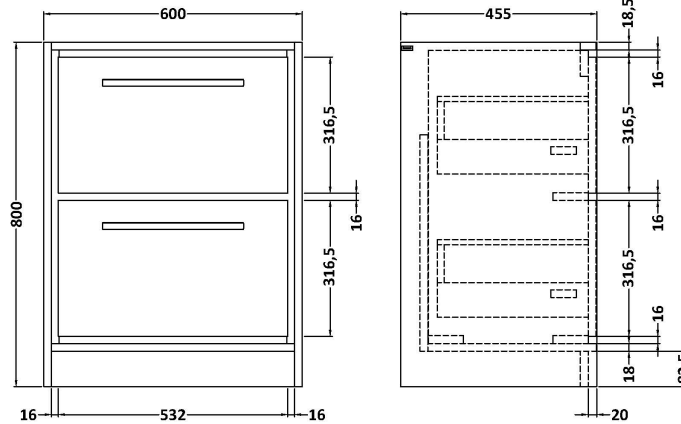

Sales Code: LIL3133C

Description: 600 Fs 2-Drwr Unit Minimalist Basin 1Th

Packaging Details

Barcode: 5056678423424

Sales Code: BAST9060E

Description: 600X460mm 1T/H Minimalist Basin Top

Product Dimensions

Height (mm):	18
Width (mm):	611
Depth (mm):	465
Nett Weight (kg):	12

Packaging Dimensions

Height (mm):	195
Width (mm):	625
Depth (mm):	480
Gross Weight (kg):	12.5

Packaging Data

Box Colour:	Brown Cardboard Box
Box Qty:	1
Label Size:	100 x 50
Label Colour:	White Label
Label Qty:	2

Outer Box Dimensions (If Applicable)

Height (mm):	
Width (mm):	
Depth (mm):	
Gross Weight (kg):	
Barcode:	5055146184935

Product Details

Country of Origin:	China
Fitting Instruction:	No
Certification: CE & UKCA:	No
WRAS:	WRAS No:
Product Material:	Vitreous China
Fixing Supplied:	No

Sales Code: NFF3133

Description: 600 Fs 2-Drawer Unit (455 Deep)

Product Dimensions

Height (mm):	800
Width (mm):	600
Depth (mm):	455
Nett Weight (kg):	38.5

Packaging Dimensions

Height (mm):	840
Width (mm):	632
Depth (mm):	480
Gross Weight (kg):	39