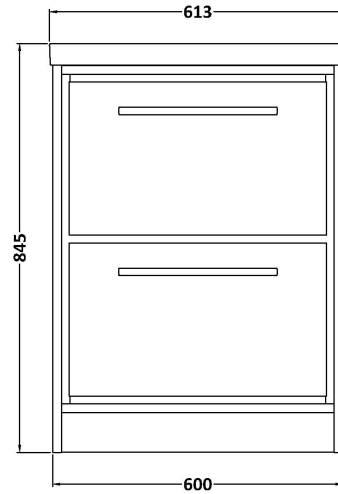

Sales Code: LIL3133L

Description: 600 Fs 2-Drawer Unit Contemp Basin 1Th

Packaging Details

Barcode: 5056678423240

Sales Code: CBM603

Description: 600 X 460 Contemporary Basin 1Th

Product Dimensions

Height (mm):	45
Width (mm):	613
Depth (mm):	461
Nett Weight (kg):	17

Packaging Dimensions

Height (mm):	490
Width (mm):	650
Depth (mm):	220
Gross Weight (kg):	17.3

Packaging Data

Box Colour:	Brown Cardboard Box - Printed
Box Qty:	1
Label Size:	100 x 50
Label Colour:	White Label
Label Qty:	2

Outer Box Dimensions (If Applicable)

Height (mm):	
Width (mm):	
Depth (mm):	
Gross Weight (kg):	
Barcode:	5056678485231

Product Details

Country of Origin:	Utd.Arab.Emir.	
Fitting Instruction:	No	
Certification: CE & UKCA:	No	WRAS: N/A WRAS No: N/A
Product Material:	Fireclay	
Fixing Supplied:	No	

Product Dimensions

Height (mm):	800
Width (mm):	600
Depth (mm):	455
Nett Weight (kg):	38.5

Packaging Dimensions

Height (mm):	840
Width (mm):	632
Depth (mm):	480
Gross Weight (kg):	39

Packaging Data

Box Colour:	Brown Cardboard Box - Printed
Box Qty:	0
Label Size:	0 x 0
Label Colour:	White Label
Label Qty:	2