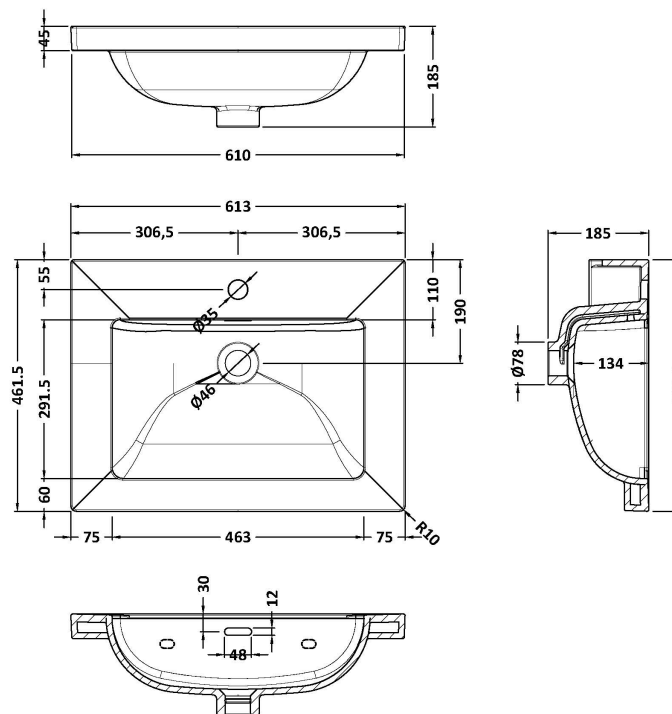

Sales Code: LIL3133L

Description: 600 Fs 2-Drawer Unit Contemp Basin 1Th

Packaging Details

Barcode: 5056678423240

Sales Code: CBM603

Description: 600 X 460 Contemporary Basin 1Th

Product Dimensions

Height (mm):	45
Width (mm):	613
Depth (mm):	461
Nett Weight (kg):	17

Packaging Dimensions

Height (mm):	490
Width (mm):	650
Depth (mm):	220
Gross Weight (kg):	17.3

Packaging Data

Box Colour:	Brown Cardboard Box - Printed
Box Qty:	1
Label Size:	100 x 50
Label Colour:	White Label
Label Qty:	2

Outer Box Dimensions (If Applicable)

Height (mm):	
Width (mm):	
Depth (mm):	
Gross Weight (kg):	
Barcode:	5056678485231

Product Details

Country of Origin:	Utd.Arab.Emir.	
Fitting Instruction:	No	
Certification: CE & UKCA:	No	WRAS: N/A WRAS No: N/A
Product Material:	Fireclay	
Fixing Supplied:	No	

Basins: Tap Hole: One Taphole Chain Stay Hole: No
Template: Not Required Waste Type Req: Slotted
Overflow Inc: Yes Overflow Cover: Yes
Inner Bowl Depth (mm): 135 mm

Sales Code: NFF3133

Description: 600 Fs 2-Drawer Unit (455 Deep)