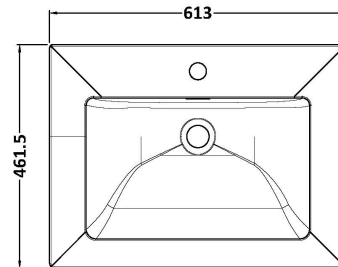

Sales Code: LIL3133L

Description: 600 Fs 2-Drawer Unit Contemp Basin 1Th

Packaging Details

Barcode: 5056678423240

Sales Code: CBM603

Description: 600 X 460 Contemporary Basin 1Th

Product Dimensions

Height (mm):	45
Width (mm):	613
Depth (mm):	461
Nett Weight (kg):	17

Packaging Dimensions

Height (mm):	490
Width (mm):	650
Depth (mm):	220
Gross Weight (kg):	17.3

Packaging Data

Box Colour:	Brown Cardboard Box - Printed
Box Qty:	1
Label Size:	100 x 50
Label Colour:	White Label
Label Qty:	2

Outer Box Dimensions (If Applicable)

Height (mm):	
Width (mm):	
Depth (mm):	
Gross Weight (kg):	
Barcode:	5056678485231

Product Details

Country of Origin:	Utd.Arab.Emir.	
Fitting Instruction:	No	
Certification: CE & UKCA:	No	WRAS: N/A WRAS No: N/A
Product Material:	Fireclay	
Fixing Supplied:	No	

Product Dimensions

Height (mm):	800
Width (mm):	600
Depth (mm):	455
Nett Weight (kg):	38.5

Packaging Dimensions

Height (mm):	840
Width (mm):	632
Depth (mm):	480
Gross Weight (kg):	39

Packaging Data

Box Colour:	Brown Cardboard Box - Printed
Box Qty:	0
Label Size:	0 x 0
Label Colour:	White Label
Label Qty:	2