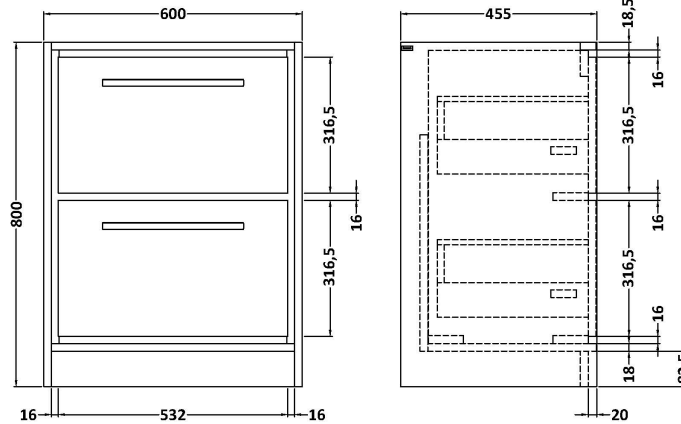

Packaging Dimensions

Height (mm):	490
Width (mm):	650
Depth (mm):	220
Gross Weight (kg):	17.3

Packaging Data

Box Colour:	Brown Cardboard Box - Printed
Box Qty:	1
Label Size:	100 x 50
Label Colour:	White Label
Label Qty:	2

Outer Box Dimensions (If Applicable)

Height (mm):	
Width (mm):	
Depth (mm):	
Gross Weight (kg):	
Barcode:	5056678485231

Product Details

Country of Origin:	Utd.Arab.Emir.	
Fitting Instruction:	No	
Certification: CE & UKCA:	No	WRAS: N/A WRAS No: N/A
Product Material:	Fireclay	
Fixing Supplied:	No	

Basins: Tap Hole: One Taphole Chain Stay Hole: No
Template: Not Required Waste Type Req: Slotted
Overflow Inc: Yes Overflow Cover: Yes
Inner Bowl Depth (mm): 135 mm

Sales Code: NFF3133

Description: 600 Fs 2-Drawer Unit (455 Deep)

Product Dimensions

Height (mm):	800
Width (mm):	600
Depth (mm):	455
Nett Weight (kg):	38.5

Packaging Dimensions

Height (mm):	840
Width (mm):	632
Depth (mm):	480
Gross Weight (kg):	39

Packaging Data

Box Colour:	Brown Cardboard Box - Printed
Box Qty:	0
Label Size:	0 x 0
Label Colour:	White Label
Label Qty:	2