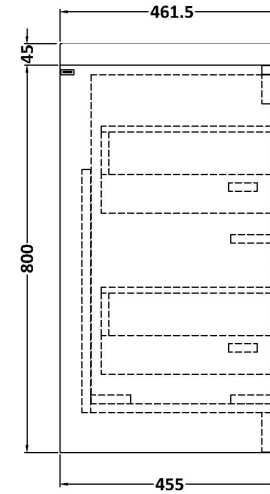

Sales Code: LIL3133L

Description: 600 Fs 2-Drawer Unit Contemp Basin 1Th

Packaging Details

Barcode: 5056678423240

Sales Code: CBM603

Description: 600 X 460 Contemporary Basin 1Th

Product Dimensions

Height (mm):	45
Width (mm):	613
Depth (mm):	461
Nett Weight (kg):	17

Packaging Dimensions

Height (mm):	490
Width (mm):	650
Depth (mm):	220
Gross Weight (kg):	17.3

Packaging Data

Box Colour:	Brown Cardboard Box - Printed
Box Qty:	1
Label Size:	100 x 50
Label Colour:	White Label
Label Qty:	2

Outer Box Dimensions (If Applicable)

Height (mm):	
Width (mm):	
Depth (mm):	
Gross Weight (kg):	
Barcode:	5056678485231

Product Details

Country of Origin:	Utd.Arab.Emir.	
Fitting Instruction:	No	
Certification: CE & UKCA:	No	WRAS: N/A WRAS No: N/A
Product Material:	Fireclay	
Fixing Supplied:	No	

Product Dimensions

Height (mm):	800
Width (mm):	600
Depth (mm):	455
Nett Weight (kg):	38.5

Packaging Dimensions

Height (mm):	840
Width (mm):	632
Depth (mm):	480
Gross Weight (kg):	39

Packaging Data

Box Colour:	Brown Cardboard Box - Printed
Box Qty:	0
Label Size:	0 x 0
Label Colour:	White Label
Label Qty:	2