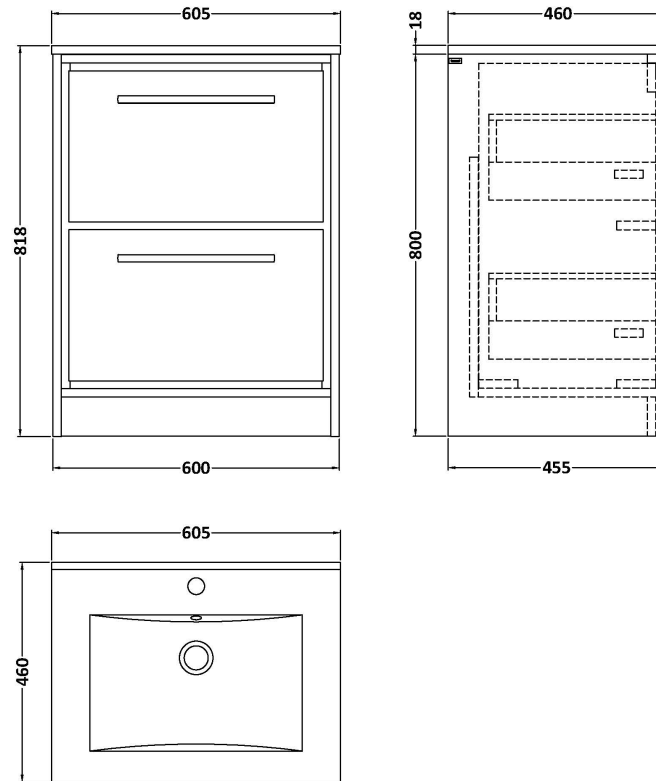

Sales Code: LIL3233C

Description: 600 Fs 2-Drwr Unit Minimalist Basin 1Th

Packaging Details

Barcode: 5056678423431