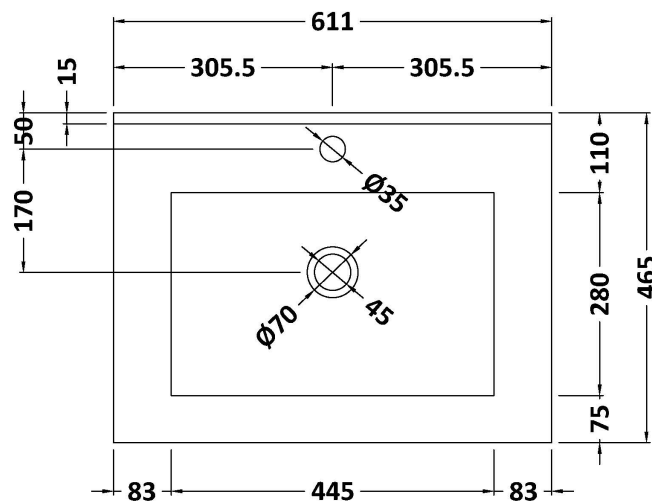

### Packaging Details

Barcode: 5056678423431

Sales Code: BAST9060E

Description: 600X460mm 1T/H Minimalist Basin Top

### Product Dimensions

Height (mm):	18
Width (mm):	611
Depth (mm):	465
Nett Weight (kg):	12

### Packaging Dimensions

Height (mm):	195
Width (mm):	625
Depth (mm):	480
Gross Weight (kg):	12.5

### Product Dimensions

Height (mm):	800
Width (mm):	600
Depth (mm):	455
Nett Weight (kg):	38.5