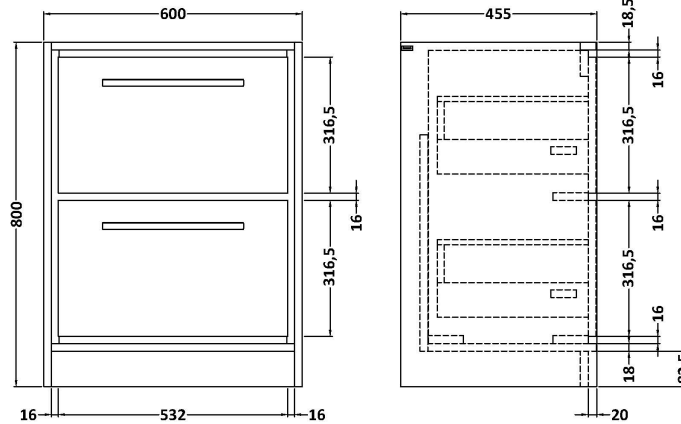

### Product Dimensions

Height (mm):	18
Width (mm):	611
Depth (mm):	465
Nett Weight (kg):	12

### Outer Box Dimensions (If Applicable)

Height (mm):	
Width (mm):	
Depth (mm):	
Gross Weight (kg):	
Barcode:	5055146184935

### Product Dimensions

Height (mm):	800
Width (mm):	600
Depth (mm):	455
Nett Weight (kg):	38.5

### Packaging Dimensions

Height (mm):	840
Width (mm):	632
Depth (mm):	480
Gross Weight (kg):	39