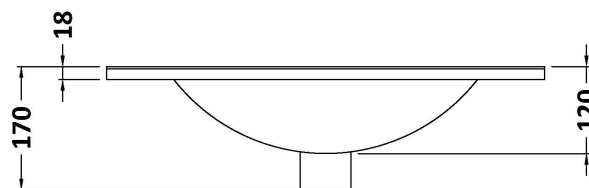

### Packaging Details

Barcode: 5056678423431

Sales Code: BAST9060E

Description: 600X460mm 1T/H Minimalist Basin Top

### Product Dimensions

Height (mm):	18
Width (mm):	611
Depth (mm):	465
Nett Weight (kg):	12

### Packaging Dimensions

Height (mm):	195
Width (mm):	625
Depth (mm):	480
Gross Weight (kg):	12.5

### Product Dimensions

Height (mm):	800
Width (mm):	600
Depth (mm):	455
Nett Weight (kg):	38.5