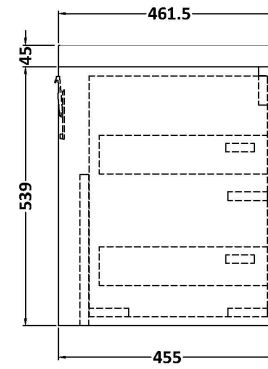

Sales Code: LIL2324K

Description: 600 Wh 2-Drawer Unit Contemp Basin 0Th

Packaging Details

Barcode: 5056817718374

Sales Code: CBM613

Description: 600 X 460 Contemporary Basin 0Th

Product Dimensions

Height (mm):	45
Width (mm):	613
Depth (mm):	461
Nett Weight (kg):	17

Packaging Dimensions

Height (mm):	490
Width (mm):	650
Depth (mm):	220
Gross Weight (kg):	17.3

Packaging Data

Box Colour:	Brown Cardboard Box - Printed
Box Qty:	1
Label Size:	100 x 50
Label Colour:	White Label
Label Qty:	2

Outer Box Dimensions (If Applicable)

Height (mm):	
Width (mm):	
Depth (mm):	
Gross Weight (kg):	
Barcode:	5056678485224

Product Details

Country of Origin:	Utd.Arab.Emir.	
Fitting Instruction:	No	
Certification: CE & UKCA:	No	WRAS: N/A WRAS No: N/A
Product Material:	Fireclay	
Fixing Supplied:	No	

Product Dimensions

Height (mm):	539
Width (mm):	600
Depth (mm):	455
Nett Weight (kg):	29

Packaging Dimensions

Height (mm):	577
Width (mm):	632
Depth (mm):	480
Gross Weight (kg):	29.5

Packaging Data

Box Colour:	Brown Cardboard Box - Printed
Box Qty:	0
Label Size:	0 x 0
Label Colour:	White Label
Label Qty:	2