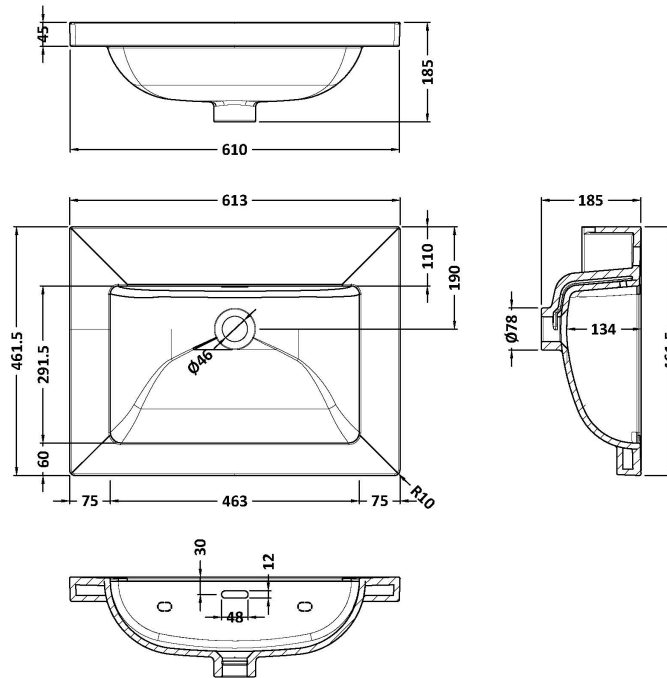

Sales Code: LIL2324K

Description: 600 Wh 2-Drawer Unit Contemp Basin 0Th

Packaging Details

Barcode: 5056817718374

Sales Code: CBM613

Description: 600 X 460 Contemporary Basin 0Th

Product Dimensions

Height (mm):	45
Width (mm):	613
Depth (mm):	461
Nett Weight (kg):	17

Packaging Dimensions

Height (mm):	490
Width (mm):	650
Depth (mm):	220
Gross Weight (kg):	17.3

Packaging Data

Box Colour:	Brown Cardboard Box - Printed
Box Qty:	1
Label Size:	100 x 50
Label Colour:	White Label
Label Qty:	2

Outer Box Dimensions (If Applicable)

Height (mm):	
Width (mm):	
Depth (mm):	
Gross Weight (kg):	
Barcode:	5056678485224

Product Details

Country of Origin:	Utd.Arab.Emir.	
Fitting Instruction:	No	
Certification: CE & UKCA:	No	WRAS: N/A WRAS No: N/A
Product Material:	Fireclay	
Fixing Supplied:	No	

Product Dimensions

Height (mm):	539
Width (mm):	600
Depth (mm):	455
Nett Weight (kg):	29

Packaging Dimensions

Height (mm):	577
Width (mm):	632
Depth (mm):	480
Gross Weight (kg):	29.5

Packaging Data

Box Colour:	Brown Cardboard Box - Printed
Box Qty:	0
Label Size:	0 x 0
Label Colour:	White Label
Label Qty:	2