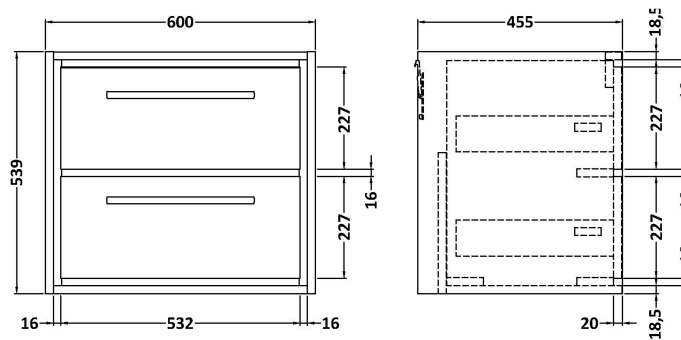

Packaging Dimensions

Height (mm):	490
Width (mm):	650
Depth (mm):	220
Gross Weight (kg):	17.3

Packaging Data

Box Colour:	Brown Cardboard Box - Printed
Box Qty:	1
Label Size:	100 x 50
Label Colour:	White Label
Label Qty:	2

Outer Box Dimensions (If Applicable)

Height (mm):	
Width (mm):	
Depth (mm):	
Gross Weight (kg):	
Barcode:	5056678485224

Product Details

Country of Origin:	Utd.Arab.Emir.	
Fitting Instruction:	No	
Certification: CE & UKCA:	No	WRAS: N/A WRAS No: N/A
Product Material:	Fireclay	
Fixing Supplied:	No	

Basins: Tap Hole: Not Applicable Chain Stay Hole: No
 Template: Not Required Waste Type Req: Slotted
 Overflow Inc: Yes Overflow Cover: Yes
 Inner Bowl Depth (mm): 135 mm

Sales Code: NFF2324

Description: 600 Wh 2 Drawer Unit (455 Deep)

Product Dimensions

Height (mm):	539
Width (mm):	600
Depth (mm):	455
Nett Weight (kg):	29

Packaging Dimensions

Height (mm):	577
Width (mm):	632
Depth (mm):	480
Gross Weight (kg):	29.5

Packaging Data

Box Colour:	Brown Cardboard Box - Printed
Box Qty:	0
Label Size:	0 x 0
Label Colour:	White Label
Label Qty:	2