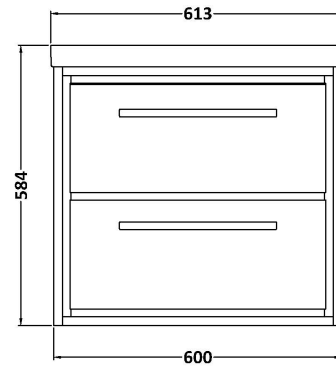

Sales Code: LIL2324K

Description: 600 Wh 2-Drawer Unit Contemp Basin 0Th

Packaging Details

Barcode: 5056817718374

Sales Code: CBM613

Description: 600 X 460 Contemporary Basin 0Th

Product Dimensions

Height (mm):	45
Width (mm):	613
Depth (mm):	461
Nett Weight (kg):	17

Packaging Dimensions

Height (mm):	490
Width (mm):	650
Depth (mm):	220
Gross Weight (kg):	17.3

Packaging Data

Box Colour:	Brown Cardboard Box - Printed
Box Qty:	1
Label Size:	100 x 50
Label Colour:	White Label
Label Qty:	2

Outer Box Dimensions (If Applicable)

Height (mm):	
Width (mm):	
Depth (mm):	
Gross Weight (kg):	
Barcode:	5056678485224

Product Details

Country of Origin:	Utd.Arab.Emir.	
Fitting Instruction:	No	
Certification: CE & UKCA:	No	WRAS: N/A WRAS No: N/A
Product Material:	Fireclay	
Fixing Supplied:	No	

Product Dimensions

Height (mm):	539
Width (mm):	600
Depth (mm):	455
Nett Weight (kg):	29

Packaging Dimensions

Height (mm):	577
Width (mm):	632
Depth (mm):	480
Gross Weight (kg):	29.5

Packaging Data

Box Colour:	Brown Cardboard Box - Printed
Box Qty:	0
Label Size:	0 x 0
Label Colour:	White Label
Label Qty:	2