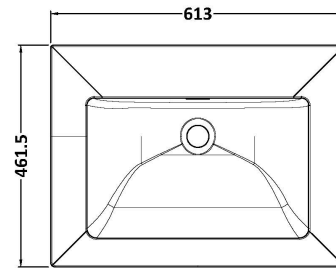

Sales Code: LIL2324K

Description: 600 Wh 2-Drawer Unit Contemp Basin 0Th

Packaging Details

Barcode: 5056817718374

Sales Code: CBM613

Description: 600 X 460 Contemporary Basin 0Th

Product Dimensions

Height (mm):	45
Width (mm):	613
Depth (mm):	461
Nett Weight (kg):	17

Packaging Dimensions

Height (mm):	490
Width (mm):	650
Depth (mm):	220
Gross Weight (kg):	17.3

Packaging Data

Box Colour:	Brown Cardboard Box - Printed
Box Qty:	1
Label Size:	100 x 50
Label Colour:	White Label
Label Qty:	2

Outer Box Dimensions (If Applicable)

Height (mm):	
Width (mm):	
Depth (mm):	
Gross Weight (kg):	
Barcode:	5056678485224

Product Details

Country of Origin:	Utd.Arab.Emir.	
Fitting Instruction:	No	
Certification: CE & UKCA:	No	WRAS: N/A WRAS No: N/A
Product Material:	Fireclay	
Fixing Supplied:	No	

Product Dimensions

Height (mm):	539
Width (mm):	600
Depth (mm):	455
Nett Weight (kg):	29

Packaging Dimensions

Height (mm):	577
Width (mm):	632
Depth (mm):	480
Gross Weight (kg):	29.5

Packaging Data

Box Colour:	Brown Cardboard Box - Printed
Box Qty:	0
Label Size:	0 x 0
Label Colour:	White Label
Label Qty:	2