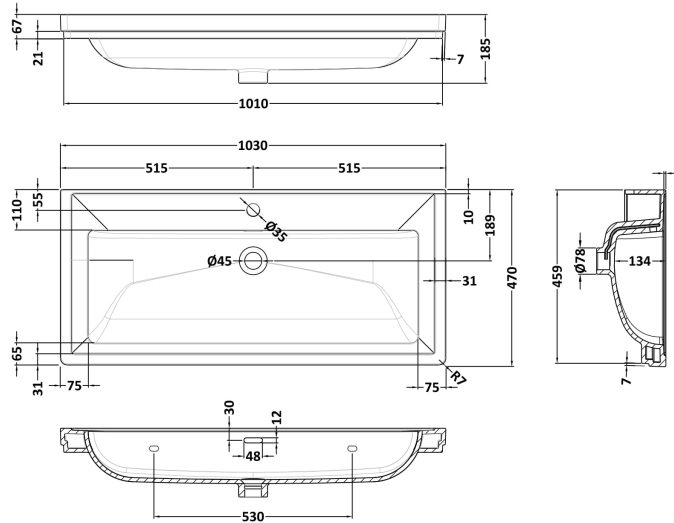

Sales Code: LOF408

Description: 1000 2-Door Unit & Classique Basin 1Th

Packaging Details

Barcode: 5056678429129

Sales Code: CBM507

Description: 1000 Classique Basin 1Th

Product Dimensions

Height (mm):	185
Width (mm):	1030
Depth (mm):	470
Nett Weight (kg):	26

Packaging Dimensions

Height (mm):	490
Width (mm):	1050
Depth (mm):	220
Gross Weight (kg):	27

Packaging Data

Box Colour:	Brown Cardboard Box - Printed
Box Qty:	1
Label Size:	100 x 50
Label Colour:	White Label
Label Qty:	2

Outer Box Dimensions (If Applicable)

Height (mm):	
Width (mm):	
Depth (mm):	
Gross Weight (kg):	
Barcode:	5056678492284

Product Details

Country of Origin:	Utd.Arab.Emir.
Fitting Instruction:	No
Certification: CE & UKCA: No	WRAS: N/A WRAS No: N/A
Product Material:	Fireclay
Fixing Supplied:	No

Product Dimensions

Height (mm):	810
Width (mm):	1021
Depth (mm):	471
Nett Weight (kg):	43.5

Packaging Dimensions

Height (mm):	850
Width (mm):	1055
Depth (mm):	510
Gross Weight (kg):	43.5

Packaging Data

Box Colour:	Brown Cardboard Box
Box Qty:	1
Label Size:	150 x 100
Label Colour:	White Label
Label Qty:	2