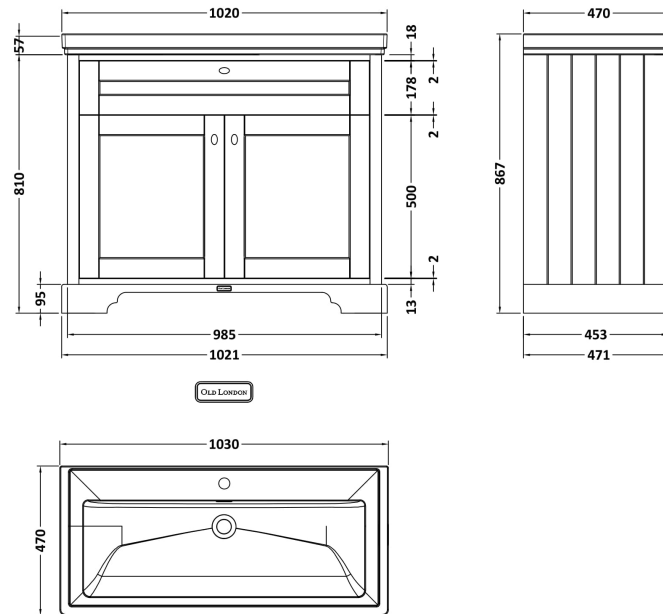

Sales Code: LOF408

Description: 1000 2-Door Unit & Classique Basin 1Th

Packaging Details

Barcode: 5056678429129

Sales Code: CBM507

Description: 1000 Classique Basin 1Th

Product Dimensions

Height (mm):	185
Width (mm):	1030
Depth (mm):	470
Nett Weight (kg):	26

Packaging Dimensions

Height (mm):	490
Width (mm):	1050
Depth (mm):	220
Gross Weight (kg):	27

Packaging Data

Box Colour:	Brown Cardboard Box - Printed
Box Qty:	1
Label Size:	100 x 50
Label Colour:	White Label
Label Qty:	2

Outer Box Dimensions (If Applicable)

Height (mm):	
Width (mm):	
Depth (mm):	
Gross Weight (kg):	
Barcode:	5056678492284

Product Details

Country of Origin:	Utd.Arab.Emir.
Fitting Instruction:	No
Certification: CE & UKCA: No	WRAS: N/A WRAS No: N/A
Product Material:	Fireclay
Fixing Supplied:	No

Product Dimensions

Height (mm):	810
Width (mm):	1021
Depth (mm):	471
Nett Weight (kg):	43.5

Packaging Dimensions

Height (mm):	850
Width (mm):	1055
Depth (mm):	510
Gross Weight (kg):	43.5

Packaging Data

Box Colour:	Brown Cardboard Box
Box Qty:	1
Label Size:	150 x 100
Label Colour:	White Label
Label Qty:	2