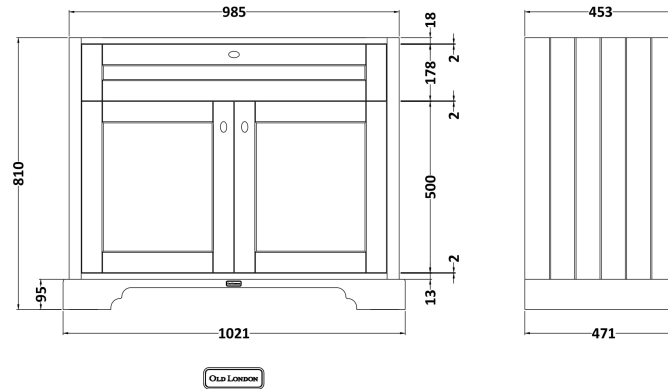

Packaging Dimensions

Height (mm):	490
Width (mm):	1050
Depth (mm):	220
Gross Weight (kg):	27

Packaging Data

Box Colour:	Brown Cardboard Box - Printed
Box Qty:	1
Label Size:	100 x 50
Label Colour:	White Label
Label Qty:	2

Outer Box Dimensions (If Applicable)

Height (mm):	
Width (mm):	
Depth (mm):	
Gross Weight (kg):	
Barcode:	5056678492284

Product Details

Country of Origin:	Utd.Arab.Emir.
Fitting Instruction:	No
Certification: CE & UKCA: No	WRAS: N/A WRAS No: N/A
Product Material:	Fireclay
Fixing Supplied:	No

Basins: Tap Hole: One Taphole Chain Stay Hole: No
Template: Not Required Waste Type Req: Slotted
Overflow Inc: Yes Overflow Cover: Yes
Inner Bowl Depth (mm): 134mm

Sales Code: LON407

Description: 1000 2-Door Basin Unit

Product Dimensions

Height (mm):	810
Width (mm):	1021
Depth (mm):	471
Nett Weight (kg):	43.5

Packaging Dimensions

Height (mm):	850
Width (mm):	1055
Depth (mm):	510
Gross Weight (kg):	43.5

Packaging Data

Box Colour:	Brown Cardboard Box
Box Qty:	1
Label Size:	150 x 100
Label Colour:	White Label
Label Qty:	2