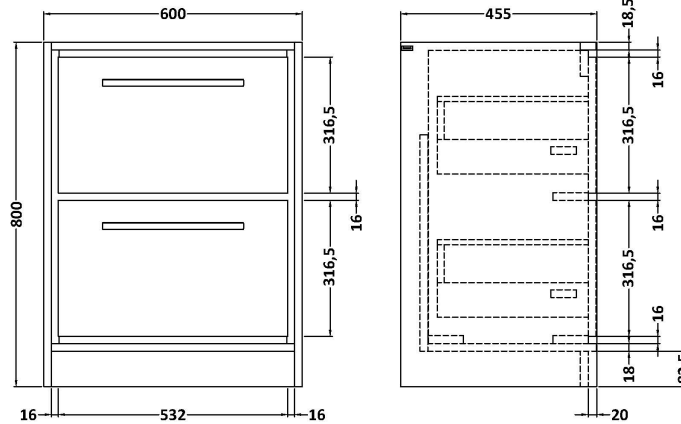

Sales Code: LIL3233WS2

Description: 1200 Fs 4-Drawer Unit & Marble Worktop W

Packaging Details

Barcode: 5056817720155

Sales Code: LSM234

Description: 1200 Double Bowl Marble Top 1Th

Product Dimensions

Height (mm):	62
Width (mm):	1220
Depth (mm):	470
Nett Weight (kg):	27.5

Packaging Dimensions

Height (mm):	310
Width (mm):	1300
Depth (mm):	550
Gross Weight (kg):	28

Packaging Data

Box Colour:	White Cardboard Box
Box Qty:	1
Label Size:	100 x 50
Label Colour:	White Label
Label Qty:	2

Outer Box Dimensions (If Applicable)

Height (mm):	
Width (mm):	
Depth (mm):	
Gross Weight (kg):	
Barcode:	5056462656045

Product Details

Country of Origin:	China
Fitting Instruction:	No
Certification: CE & UKCA:	N/A
WRAS:	N/A
WRAS No:	N/A
Product Material:	Vitreous China, Natural Marble
Fixing Supplied:	No

Sales Code: NFF3233

Description: 600 Fs 2-Drawer Unit (455 Deep)

Product Dimensions

Height (mm):	800
Width (mm):	600
Depth (mm):	455
Nett Weight (kg):	38.5

Packaging Dimensions

Height (mm):	840
Width (mm):	632
Depth (mm):	480
Gross Weight (kg):	39