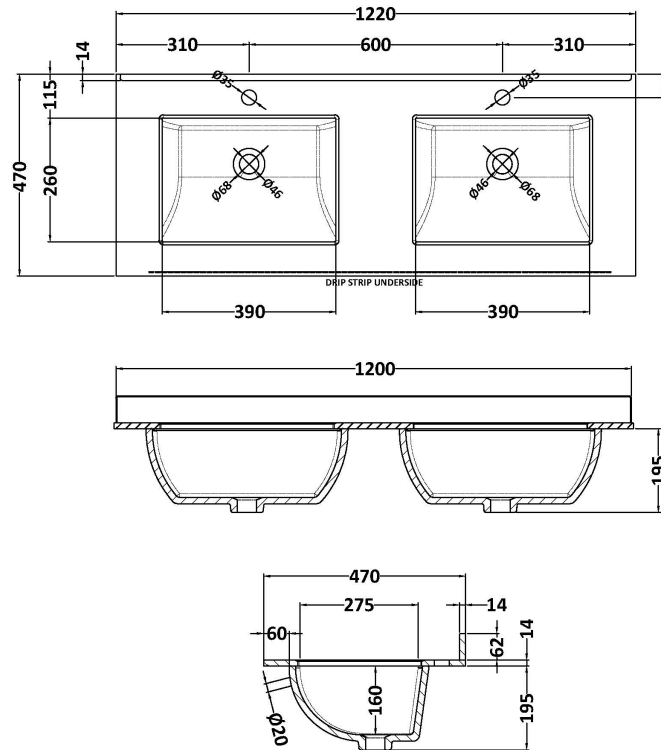

Sales Code: LIL3233WS2

Description: 1200 Fs 4-Drawer Unit & Marble Worktop W

Packaging Details

Barcode: 5056817720155

Sales Code: LSM234

Description: 1200 Double Bowl Marble Top 1Th

Product Dimensions

Height (mm):	62
Width (mm):	1220
Depth (mm):	470
Nett Weight (kg):	27.5

Packaging Dimensions

Height (mm):	310
Width (mm):	1300
Depth (mm):	550
Gross Weight (kg):	28

Packaging Data

Box Colour:	White Cardboard Box
Box Qty:	1
Label Size:	100 x 50
Label Colour:	White Label
Label Qty:	2

Outer Box Dimensions (If Applicable)

Height (mm):	
Width (mm):	
Depth (mm):	
Gross Weight (kg):	
Barcode:	5056462656045

Product Details

Country of Origin:	China
Fitting Instruction:	No
Certification: CE & UKCA:	N/A
WRAS:	N/A
WRAS No:	N/A
Product Material:	Vitreous China, Natural Marble
Fixing Supplied:	No

Sales Code: NFF3233

Description: 600 Fs 2-Drawer Unit (455 Deep)

Product Dimensions

Height (mm):	800
Width (mm):	600
Depth (mm):	455
Nett Weight (kg):	38.5

Packaging Dimensions

Height (mm):	840
Width (mm):	632
Depth (mm):	480
Gross Weight (kg):	39