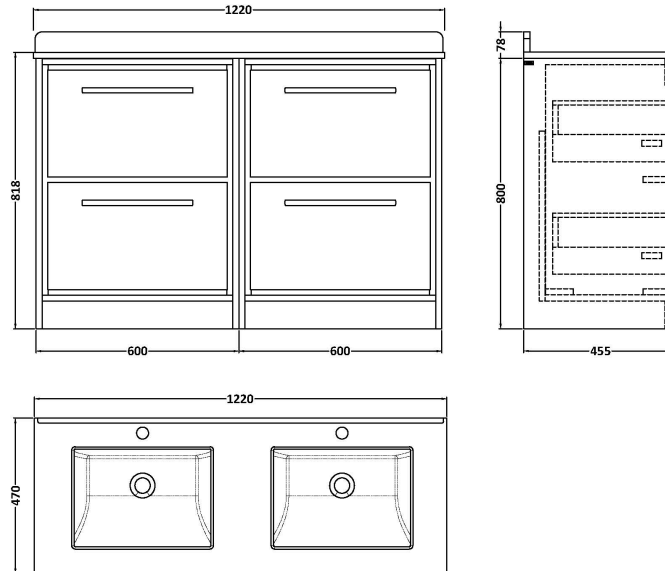

Sales Code: LIL3233WS2

Description: 1200 Fs 4-Drawer Unit & Marble Worktop W

Packaging Details

Barcode: 5056817720155

Sales Code: LSM234

Description: 1200 Double Bowl Marble Top 1Th

Product Dimensions

Height (mm):	62
Width (mm):	1220
Depth (mm):	470
Nett Weight (kg):	27.5

Packaging Dimensions

Height (mm):	310
Width (mm):	1300
Depth (mm):	550
Gross Weight (kg):	28

Packaging Data

Box Colour:	White Cardboard Box
Box Qty:	1
Label Size:	100 x 50
Label Colour:	White Label
Label Qty:	2

Outer Box Dimensions (If Applicable)

Height (mm):	
Width (mm):	
Depth (mm):	
Gross Weight (kg):	
Barcode:	5056462656045

Product Details

Country of Origin:	China
Fitting Instruction:	No
Certification: CE & UKCA:	N/A
WRAS:	N/A
WRAS No:	N/A
Product Material:	Vitreous China, Natural Marble
Fixing Supplied:	No

Sales Code: NFF3233

Description: 600 Fs 2-Drawer Unit (455 Deep)

Product Dimensions

Height (mm):	800
Width (mm):	600
Depth (mm):	455
Nett Weight (kg):	38.5

Packaging Dimensions

Height (mm):	840
Width (mm):	632
Depth (mm):	480
Gross Weight (kg):	39