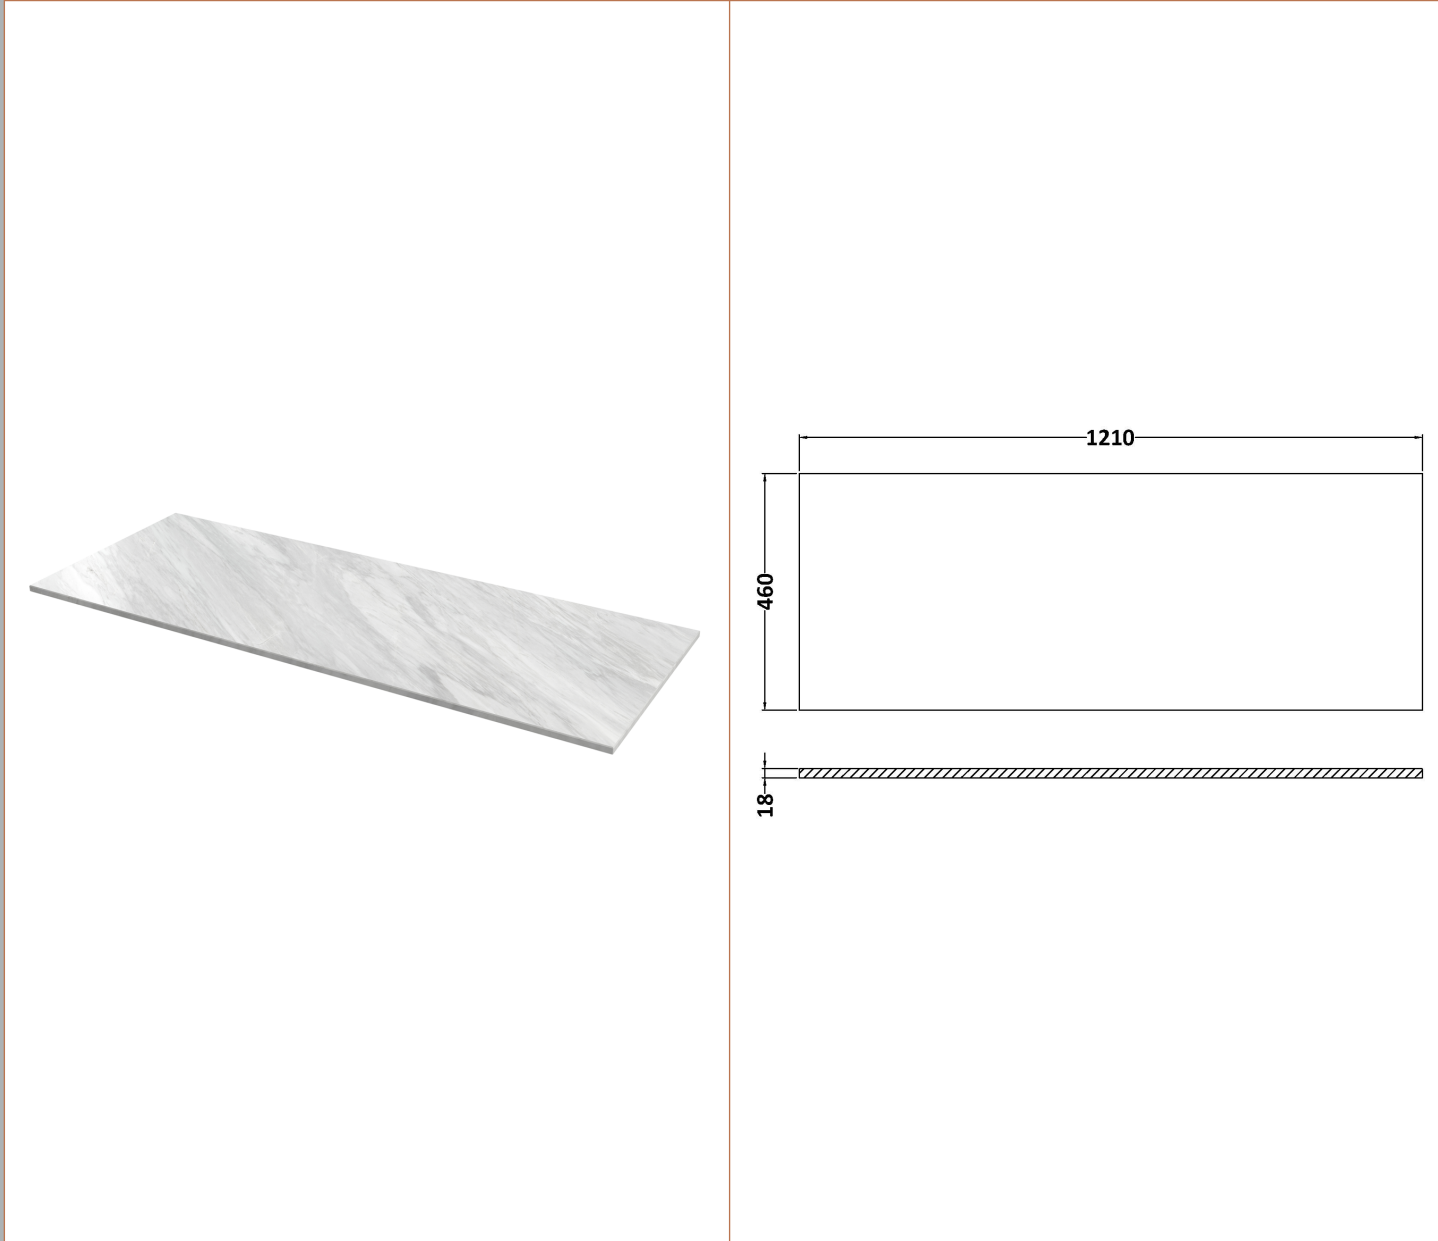

Sales Code: LIL2324GMT2

Description: 1200 Wh 4-Drawer Unit & Marble Top

Packaging Details

Barcode: 5056817717629

Sales Code: LOM31246

Description: 1200 Marble Top (1210 X 460mm)

Product Dimensions

Height (mm):	18
Width (mm):	1210
Depth (mm):	460
Nett Weight (kg):	25.5

Packaging Dimensions

Height (mm):	35
Width (mm):	1250
Depth (mm):	500
Gross Weight (kg):	26

Packaging Data

Box Colour:	Brown Cardboard Box
Box Qty:	1
Label Size:	100 x 50
Label Colour:	White Label
Label Qty:	1

Outer Box Dimensions (If Applicable)

Height (mm):	
Width (mm):	
Depth (mm):	
Gross Weight (kg):	
Barcode:	5056678477243

Product Details

Country of Origin:	China
Fitting Instruction:	No
CE & UKCA:	N/A
FSC Certified Materials:	Yes
Colour:	Grey
Construction Method:	Not Applicable
Construction Type:	Not Applicable
Cabinet Finish:	Not Applicable
Fascia Finish:	Natural Marble
Cabinet Thickness (mm):	
Fascia Thickness (mm):	14
Drawer Included:	Not Applicable
Drawer Type:	Not Applicable
No of Shelves:	0
Hinge Type:	Not Applicable
Hinge Included:	Not Applicable
Adjustable Legs:	Not Applicable
Fixings Included:	No
Handle Style:	Not Applicable
Waste Shroud:	Not Applicable
Handle Included:	Not Applicable
Handle Type:	Not Applicable

Product Details

Country of Origin:	China
Fitting Instruction:	No
CE & UKCA:	N/A
FSC Certified Materials:	Yes
Colour:	Monument Grey
Construction Method:	Cam & Wood Dowel
Construction Type:	Rigid
Cabinet Finish:	MFC Textured Woodgrain
Fascia Finish:	MFC Textured Woodgrain
Cabinet Thickness (mm):	18
Fascia Thickness (mm):	18
Drawer Included:	Yes
Drawer Type:	80mm High Metal S/C Inc Galler
No of Shelves:	0
Hinge Type:	Not Applicable
Hinge Included:	Not Applicable
Adjustable Legs:	No, Not Required
Fixings Included:	Yes
Handle Style:	Contemporary
Waste Shroud:	Yes
Handle Included:	Yes, Supplied
Handle Type:	D-Shape