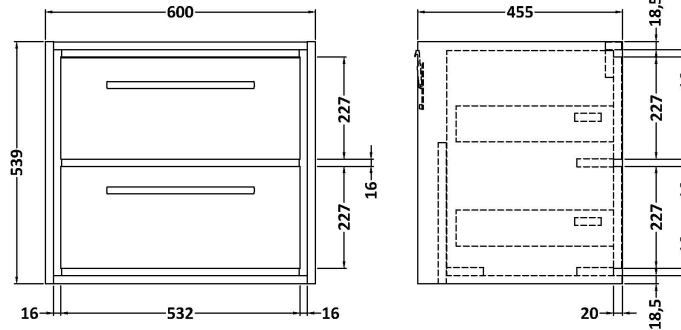

Sales Code: LIL2324GMT2

Description: 1200 Wh 4-Drawer Unit & Marble Top

Packaging Details

Barcode: 5056817717629

Sales Code: LOM31246

Description: 1200 Marble Top (1210 X 460mm)

Product Dimensions

Height (mm):	18
Width (mm):	1210
Depth (mm):	460
Nett Weight (kg):	25.5

Packaging Dimensions

Height (mm):	35
Width (mm):	1250
Depth (mm):	500
Gross Weight (kg):	26

Packaging Data

Box Colour:	Brown Cardboard Box
Box Qty:	1
Label Size:	100 x 50
Label Colour:	White Label
Label Qty:	1

Outer Box Dimensions (If Applicable)

Height (mm):	
Width (mm):	
Depth (mm):	
Gross Weight (kg):	
Barcode:	5056678477243

Product Details

Country of Origin:	China
Fitting Instruction:	No
CE & UKCA:	N/A
FSC Certified Materials:	Yes
Colour:	Grey
Construction Method:	Not Applicable
Construction Type:	Not Applicable
Cabinet Finish:	Not Applicable
Fascia Finish:	Natural Marble
Cabinet Thickness (mm):	
Fascia Thickness (mm):	14
Drawer Included:	Not Applicable
Drawer Type:	Not Applicable
No of Shelves:	0
Hinge Type:	Not Applicable
Hinge Included:	Not Applicable
Adjustable Legs:	Not Applicable
Fixings Included:	No
Handle Style:	Not Applicable
Waste Shroud:	Not Applicable
Handle Included:	Not Applicable
Handle Type:	Not Applicable

Sales Code: NFF2324

Description: 600 Wh 2 Drawer Unit (455 Deep)

Product Dimensions

Height (mm):	539
Width (mm):	600
Depth (mm):	455
Nett Weight (kg):	29

Packaging Dimensions

Height (mm):	577
Width (mm):	632
Depth (mm):	480
Gross Weight (kg):	29.5