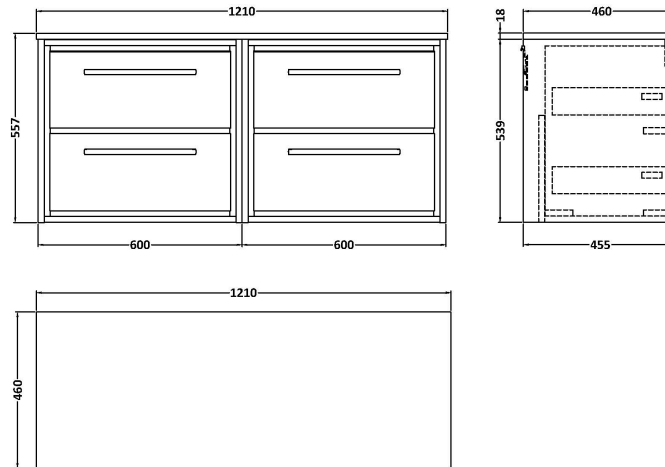

Sales Code: LIL2324GMT2

Description: 1200 Wh 4-Drawer Unit & Marble Top

Packaging Details

Barcode: 5056817717629

Sales Code: LOM31246

Description: 1200 Marble Top (1210 X 460mm)

Product Dimensions

Height (mm):	18
Width (mm):	1210
Depth (mm):	460
Nett Weight (kg):	25.5

Packaging Dimensions

Height (mm):	35
Width (mm):	1250
Depth (mm):	500
Gross Weight (kg):	26

Packaging Data

Box Colour:	Brown Cardboard Box
Box Qty:	1
Label Size:	100 x 50
Label Colour:	White Label
Label Qty:	1

Outer Box Dimensions (If Applicable)

Height (mm):	
Width (mm):	
Depth (mm):	
Gross Weight (kg):	
Barcode:	5056678477243

Product Details

Country of Origin:	China
Fitting Instruction:	No
CE & UKCA:	N/A
FSC Certified Materials:	Yes
Colour:	Grey
Construction Method:	Not Applicable
Construction Type:	Not Applicable
Cabinet Finish:	Not Applicable
Fascia Finish:	Natural Marble
Cabinet Thickness (mm):	
Fascia Thickness (mm):	14
Drawer Included:	Not Applicable
Drawer Type:	Not Applicable
No of Shelves:	0
Hinge Type:	Not Applicable
Hinge Included:	Not Applicable
Adjustable Legs:	Not Applicable
Fixings Included:	No
Handle Style:	Not Applicable
Waste Shroud:	Not Applicable
Handle Included:	Not Applicable
Handle Type:	Not Applicable

Sales Code: NFF2324

Description: 600 Wh 2 Drawer Unit (455 Deep)

Product Dimensions

Height (mm):	539
Width (mm):	600
Depth (mm):	455
Nett Weight (kg):	29

Packaging Dimensions

Height (mm):	577
Width (mm):	632
Depth (mm):	480
Gross Weight (kg):	29.5