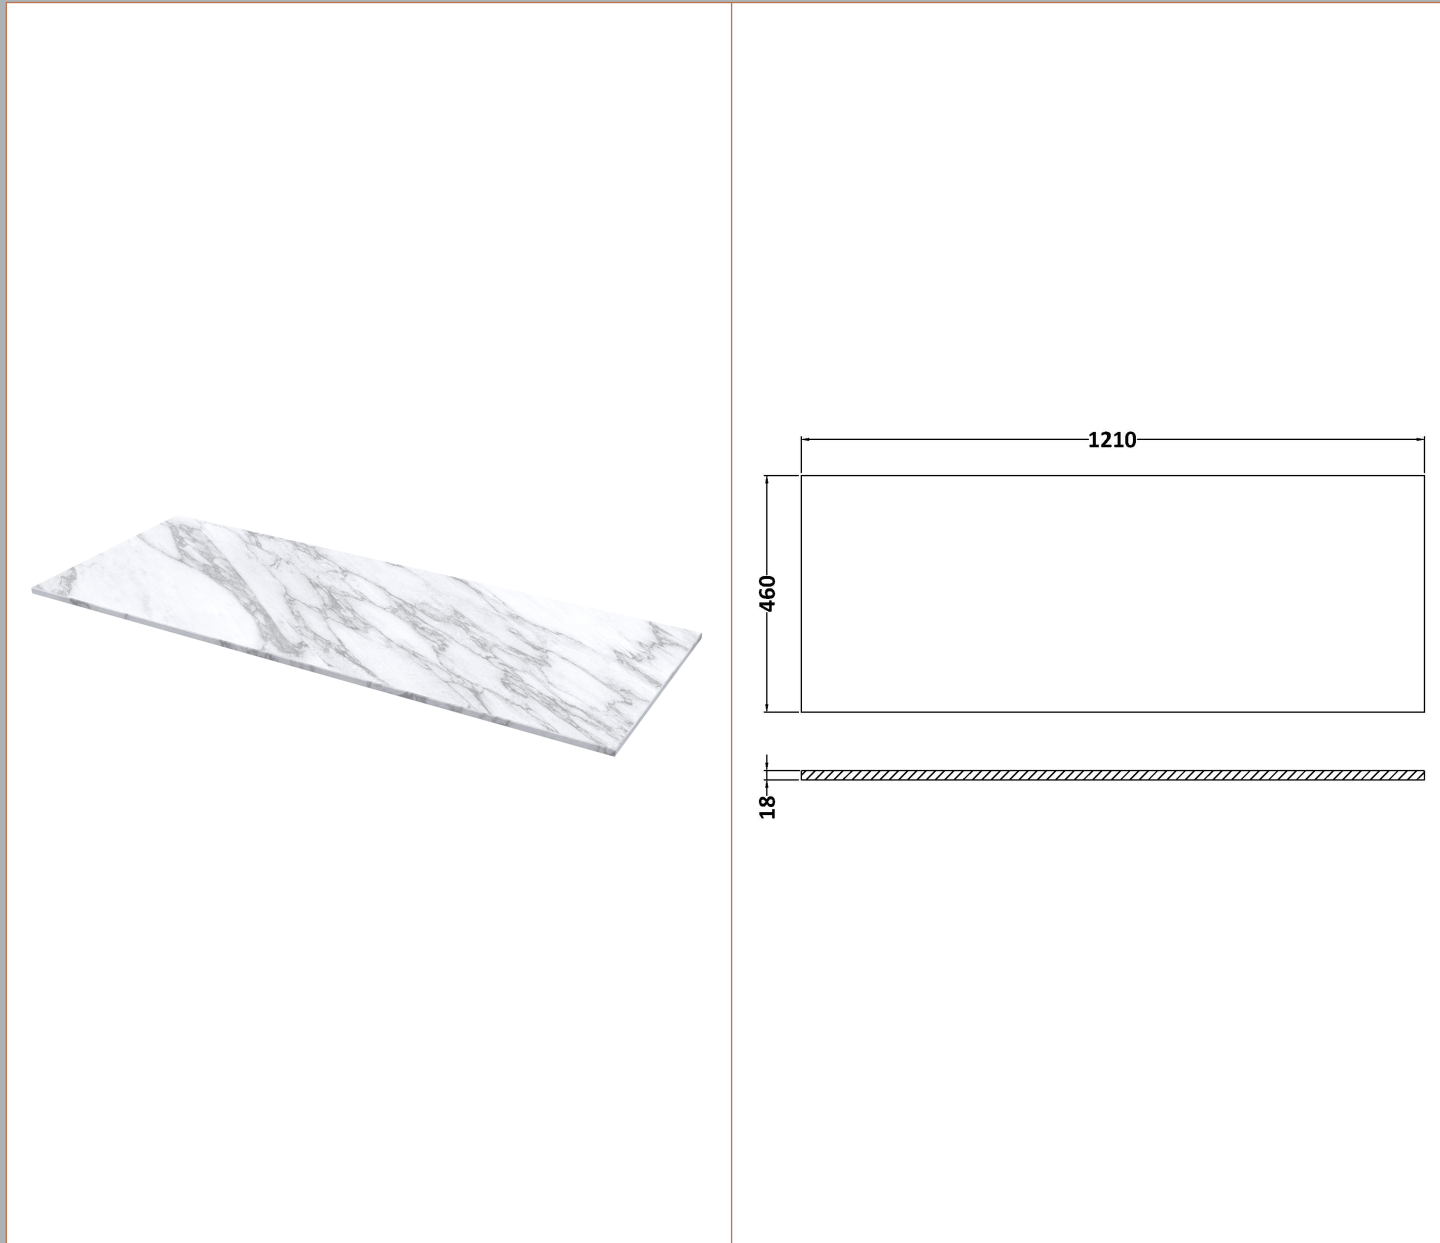

Sales Code: LIL3124CMT2

Description: 1200 Wh 4-Drawer Unit & Marble Top

Packaging Details

Barcode: 5056817717919

Sales Code: LOM91246

Description: 1200 Marble Top (1210 X 460mm)

Product Dimensions

Height (mm):	18
Width (mm):	1210
Depth (mm):	460
Nett Weight (kg):	25.5

Packaging Dimensions

Height (mm):	35
Width (mm):	1250
Depth (mm):	500
Gross Weight (kg):	26

Packaging Data

Box Colour:	Brown Cardboard Box
Box Qty:	1
Label Size:	100 x 50
Label Colour:	White Label
Label Qty:	1

Outer Box Dimensions (If Applicable)

Height (mm):	
Width (mm):	
Depth (mm):	
Gross Weight (kg):	
Barcode:	5056678482384

Product Details

Country of Origin:	China
Fitting Instruction:	No
CE & UKCA:	N/A
FSC Certified Materials:	Yes
Colour:	White
Construction Method:	Not Applicable
Construction Type:	Not Applicable
Cabinet Finish:	Not Applicable
Fascia Finish:	Natural Marble
Cabinet Thickness (mm):	
Fascia Thickness (mm):	14
Drawer Included:	Not Applicable
Drawer Type:	Not Applicable
No of Shelves:	0
Hinge Type:	Not Applicable
Hinge Included:	Not Applicable
Adjustable Legs:	Not Applicable
Fixings Included:	No
Handle Style:	Not Applicable
Waste Shroud:	Not Applicable
Handle Included:	Not Applicable
Handle Type:	Not Applicable

Sales Code: NFF3124

Description: 600 Wh 2 Drawer Unit (455 Deep)

Product Dimensions

Height (mm):	539
Width (mm):	600
Depth (mm):	455
Nett Weight (kg):	29

Packaging Dimensions

Height (mm):	577
Width (mm):	632
Depth (mm):	480
Gross Weight (kg):	29.5