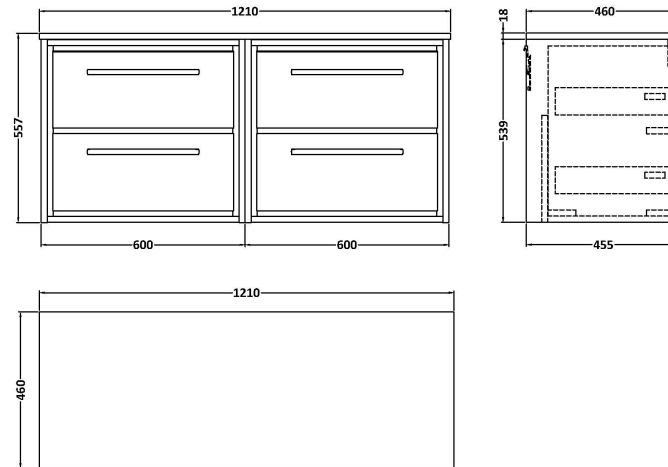

Sales Code: LIL3124CMT2

Description: 1200 Wh 4-Drawer Unit & Marble Top

Packaging Details

Barcode: 5056817717919

Sales Code: LOM91246

Description: 1200 Marble Top (1210 X 460mm)

Product Dimensions

Height (mm):	18
Width (mm):	1210
Depth (mm):	460
Nett Weight (kg):	25.5

Packaging Dimensions

Height (mm):	35
Width (mm):	1250
Depth (mm):	500
Gross Weight (kg):	26

Packaging Data

Box Colour:	Brown Cardboard Box
Box Qty:	1
Label Size:	100 x 50
Label Colour:	White Label
Label Qty:	1

Outer Box Dimensions (If Applicable)

Height (mm):	
Width (mm):	
Depth (mm):	
Gross Weight (kg):	
Barcode:	5056678482384

Product Details

Country of Origin:	China
Fitting Instruction:	No
CE & UKCA:	N/A
FSC Certified Materials:	Yes
Colour:	White
Construction Method:	Not Applicable
Construction Type:	Not Applicable
Cabinet Finish:	Not Applicable
Fascia Finish:	Natural Marble
Cabinet Thickness (mm):	
Fascia Thickness (mm):	14
Drawer Included:	Not Applicable
Drawer Type:	Not Applicable
No of Shelves:	0
Hinge Type:	Not Applicable
Hinge Included:	Not Applicable
Adjustable Legs:	Not Applicable
Fixings Included:	No
Handle Style:	Not Applicable
Waste Shroud:	Not Applicable
Handle Included:	Not Applicable
Handle Type:	Not Applicable

Sales Code: NFF3124

Description: 600 Wh 2 Drawer Unit (455 Deep)

Product Dimensions

Height (mm):	539
Width (mm):	600
Depth (mm):	455
Nett Weight (kg):	29

Packaging Dimensions

Height (mm):	577
Width (mm):	632
Depth (mm):	480
Gross Weight (kg):	29.5