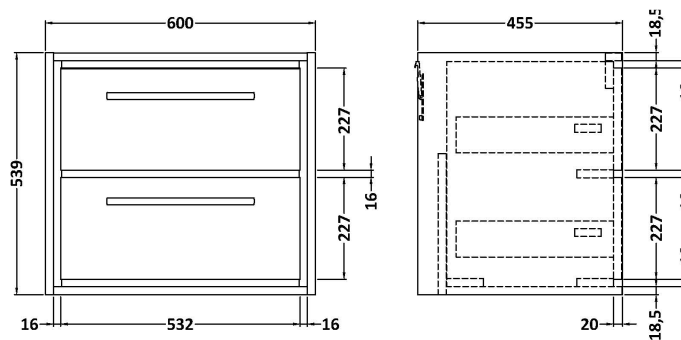

Packaging Dimensions

Height (mm):	35
Width (mm):	1250
Depth (mm):	500
Gross Weight (kg):	26

Packaging Data

Box Colour:	Brown Cardboard Box
Box Qty:	1
Label Size:	100 x 50
Label Colour:	White Label
Label Qty:	1

Outer Box Dimensions (If Applicable)

Height (mm):	
Width (mm):	
Depth (mm):	
Gross Weight (kg):	
Barcode:	5056678482384

Product Details

Country of Origin:	China
Fitting Instruction:	No
CE & UKCA:	N/A
FSC Certified Materials:	Yes
Colour:	White
Construction Method:	Not Applicable
Construction Type:	Not Applicable
Cabinet Finish:	Not Applicable
Fascia Finish:	Natural Marble
Cabinet Thickness (mm):	
Fascia Thickness (mm):	14
Drawer Included:	Not Applicable
Drawer Type:	Not Applicable
No of Shelves:	0
Hinge Type:	Not Applicable
Hinge Included:	Not Applicable
Adjustable Legs:	Not Applicable
Fixings Included:	No
Handle Style:	Not Applicable
Waste Shroud:	Not Applicable
Handle Included:	Not Applicable
Handle Type:	Not Applicable

Sales Code: NFF3124

Description: 600 Wh 2 Drawer Unit (455 Deep)

Product Dimensions

Height (mm):	539
Width (mm):	600
Depth (mm):	455
Nett Weight (kg):	29

Packaging Dimensions

Height (mm):	577
Width (mm):	632
Depth (mm):	480
Gross Weight (kg):	29.5

Packaging Data

Box Colour:	Brown Cardboard Box - Printed
Box Qty:	0
Label Size:	0 x 0
Label Colour:	White Label
Label Qty:	2

Outer Box Dimensions (If Applicable)

Height (mm):	
Width (mm):	
Depth (mm):	
Gross Weight (kg):	
Barcode:	5056678423929