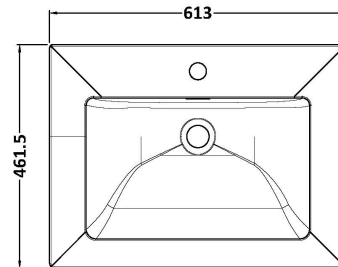

Sales Code: LIL3233L

Description: 600 Fs 2-Drawer Unit Contemp Basin 1Th

Packaging Details

Barcode: 5056678423257

Sales Code: CBM603

Description: 600 X 460 Contemporary Basin 1Th

Product Dimensions

Height (mm):	45
Width (mm):	613
Depth (mm):	461
Nett Weight (kg):	17

Packaging Dimensions

Height (mm):	490
Width (mm):	650
Depth (mm):	220
Gross Weight (kg):	17.3

Packaging Data

Box Colour:	Brown Cardboard Box - Printed
Box Qty:	1
Label Size:	100 x 50
Label Colour:	White Label
Label Qty:	2

Outer Box Dimensions (If Applicable)

Height (mm):	
Width (mm):	
Depth (mm):	
Gross Weight (kg):	
Barcode:	5056678485231

Product Details

Country of Origin:	Utd.Arab.Emir.
Fitting Instruction:	No
Certification: CE & UKCA: No	WRAS: N/A WRAS No: N/A
Product Material:	Fireclay
Fixing Supplied:	No

Product Dimensions

Height (mm):	800
Width (mm):	600
Depth (mm):	455
Nett Weight (kg):	38.5

Packaging Dimensions

Height (mm):	840
Width (mm):	632
Depth (mm):	480
Gross Weight (kg):	39

Packaging Data

Box Colour:	Brown Cardboard Box - Printed
Box Qty:	0
Label Size:	0 x 0
Label Colour:	White Label
Label Qty:	2