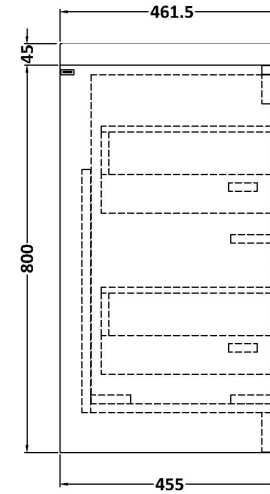

Sales Code: LIL3233L

Description: 600 Fs 2-Drawer Unit Contemp Basin 1Th

Packaging Details

Barcode: 5056678423257

Sales Code: CBM603

Description: 600 X 460 Contemporary Basin 1Th

Product Dimensions

Height (mm):	45
Width (mm):	613
Depth (mm):	461
Nett Weight (kg):	17

Packaging Dimensions

Height (mm):	490
Width (mm):	650
Depth (mm):	220
Gross Weight (kg):	17.3

Packaging Data

Box Colour:	Brown Cardboard Box - Printed
Box Qty:	1
Label Size:	100 x 50
Label Colour:	White Label
Label Qty:	2

Outer Box Dimensions (If Applicable)

Height (mm):	
Width (mm):	
Depth (mm):	
Gross Weight (kg):	
Barcode:	5056678485231

Product Details

Country of Origin:	Utd.Arab.Emir.
Fitting Instruction:	No
Certification: CE & UKCA: No	WRAS: N/A WRAS No: N/A
Product Material:	Fireclay
Fixing Supplied:	No

Product Dimensions

Height (mm):	800
Width (mm):	600
Depth (mm):	455
Nett Weight (kg):	38.5

Packaging Dimensions

Height (mm):	840
Width (mm):	632
Depth (mm):	480
Gross Weight (kg):	39

Packaging Data

Box Colour:	Brown Cardboard Box - Printed
Box Qty:	0
Label Size:	0 x 0
Label Colour:	White Label
Label Qty:	2