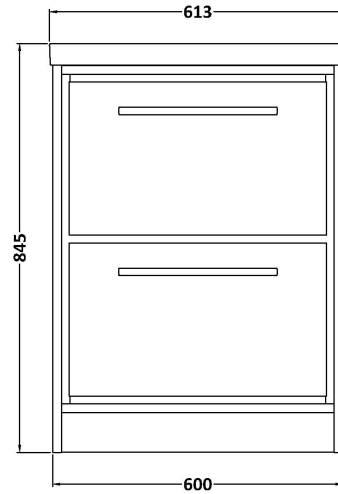

Sales Code: LIL3233L

Description: 600 Fs 2-Drawer Unit Contemp Basin 1Th

Packaging Details

Barcode: 5056678423257

Sales Code: CBM603

Description: 600 X 460 Contemporary Basin 1Th

Product Dimensions

Height (mm):	45
Width (mm):	613
Depth (mm):	461
Nett Weight (kg):	17

Packaging Dimensions

Height (mm):	490
Width (mm):	650
Depth (mm):	220
Gross Weight (kg):	17.3

Packaging Data

Box Colour:	Brown Cardboard Box - Printed
Box Qty:	1
Label Size:	100 x 50
Label Colour:	White Label
Label Qty:	2

Outer Box Dimensions (If Applicable)

Height (mm):	
Width (mm):	
Depth (mm):	
Gross Weight (kg):	
Barcode:	5056678485231

Product Details

Country of Origin:	Utd.Arab.Emir.
Fitting Instruction:	No
Certification: CE & UKCA: No	WRAS: N/A WRAS No: N/A
Product Material:	Fireclay
Fixing Supplied:	No

Product Dimensions

Height (mm):	800
Width (mm):	600
Depth (mm):	455
Nett Weight (kg):	38.5

Packaging Dimensions

Height (mm):	840
Width (mm):	632
Depth (mm):	480
Gross Weight (kg):	39

Packaging Data

Box Colour:	Brown Cardboard Box - Printed
Box Qty:	0
Label Size:	0 x 0
Label Colour:	White Label
Label Qty:	2