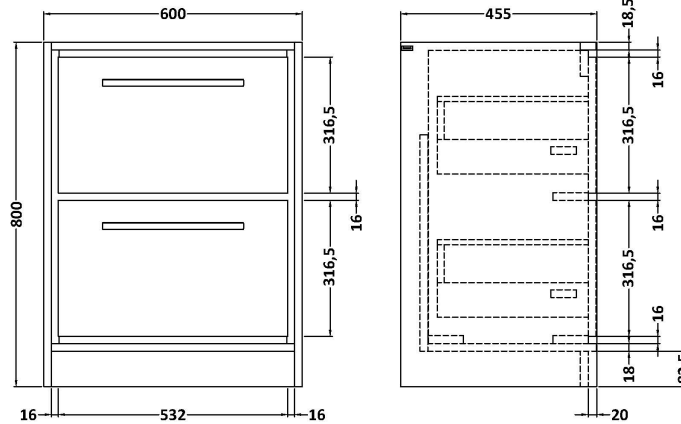

Packaging Dimensions

Height (mm):	490
Width (mm):	650
Depth (mm):	220
Gross Weight (kg):	17.3

Packaging Data

Box Colour:	Brown Cardboard Box - Printed
Box Qty:	1
Label Size:	100 x 50
Label Colour:	White Label
Label Qty:	2

Outer Box Dimensions (If Applicable)

Height (mm):	
Width (mm):	
Depth (mm):	
Gross Weight (kg):	
Barcode:	5056678485231

Product Details

Country of Origin:	Utd.Arab.Emir.
Fitting Instruction:	No
Certification: CE & UKCA: No	WRAS: N/A WRAS No: N/A
Product Material:	Fireclay
Fixing Supplied:	No

Basins: Tap Hole: One Taphole Chain Stay Hole: No
Template: Not Required Waste Type Req: Slotted
Overflow Inc: Yes Overflow Cover: Yes
Inner Bowl Depth (mm): 135 mm

Sales Code: NFF3233

Description: 600 Fs 2-Drawer Unit (455 Deep)

Product Dimensions

Height (mm):	800
Width (mm):	600
Depth (mm):	455
Nett Weight (kg):	38.5

Packaging Dimensions

Height (mm):	840
Width (mm):	632
Depth (mm):	480
Gross Weight (kg):	39

Packaging Data

Box Colour:	Brown Cardboard Box - Printed
Box Qty:	0
Label Size:	0 x 0
Label Colour:	White Label
Label Qty:	2