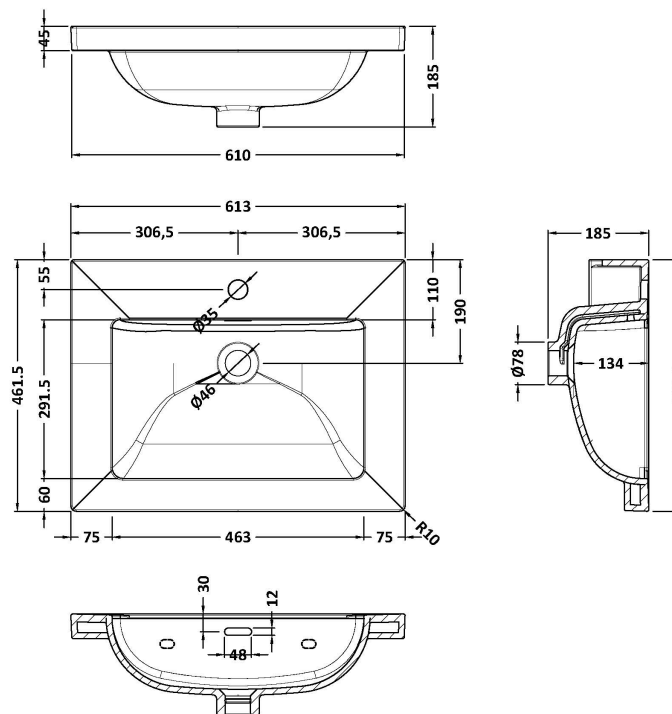

Sales Code: LIL3233L

Description: 600 Fs 2-Drawer Unit Contemp Basin 1Th

Packaging Details

Barcode: 5056678423257

Sales Code: CBM603

Description: 600 X 460 Contemporary Basin 1Th

Product Dimensions

Height (mm):	45
Width (mm):	613
Depth (mm):	461
Nett Weight (kg):	17

Packaging Dimensions

Height (mm):	490
Width (mm):	650
Depth (mm):	220
Gross Weight (kg):	17.3

Packaging Data

Box Colour:	Brown Cardboard Box - Printed
Box Qty:	1
Label Size:	100 x 50
Label Colour:	White Label
Label Qty:	2

Outer Box Dimensions (If Applicable)

Height (mm):	
Width (mm):	
Depth (mm):	
Gross Weight (kg):	
Barcode:	5056678485231

Product Details

Country of Origin:	Utd.Arab.Emir.
Fitting Instruction:	No
Certification: CE & UKCA: No	WRAS: N/A WRAS No: N/A
Product Material:	Fireclay
Fixing Supplied:	No

Basins: Tap Hole: One Taphole Chain Stay Hole: No
Template: Not Required Waste Type Req: Slotted
Overflow Inc: Yes Overflow Cover: Yes
Inner Bowl Depth (mm): 135 mm

Sales Code: NFF3233

Description: 600 Fs 2-Drawer Unit (455 Deep)