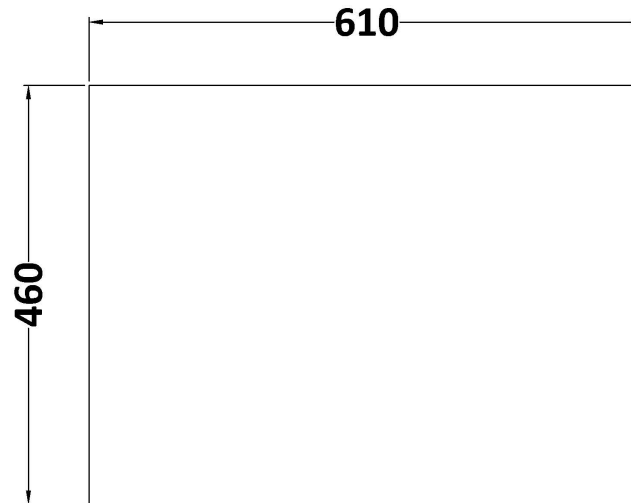

Sales Code: LIL3224CMT

Description: 600 Wh 2-Drawer Unit & Marble Top

Packaging Details

Barcode: 5056817717759

Sales Code: LOM96046

Description: 600 Marble Top (610 X 460mm)

Product Dimensions

Height (mm):	18
Width (mm):	610
Depth (mm):	460
Nett Weight (kg):	13.5

Packaging Dimensions

Height (mm):	35
Width (mm):	650
Depth (mm):	500
Gross Weight (kg):	14

Packaging Data

Box Colour:	Brown Cardboard Box
Box Qty:	1
Label Size:	100 x 50
Label Colour:	White Label
Label Qty:	1

Sales Code: NFF3224

Description: 600 Wh 2 Drawer Unit (455 Deep)

Product Dimensions

Height (mm):	539
Width (mm):	600
Depth (mm):	455
Nett Weight (kg):	29

Packaging Dimensions

Height (mm):	577
Width (mm):	632
Depth (mm):	480
Gross Weight (kg):	29.5

Packaging Data

Box Colour:	Brown Cardboard Box - Printed
Box Qty:	0
Label Size:	0 x 0
Label Colour:	White Label
Label Qty:	2

Outer Box Dimensions (If Applicable)

Height (mm):	
Width (mm):	
Depth (mm):	
Gross Weight (kg):	
Barcode:	5056678423936