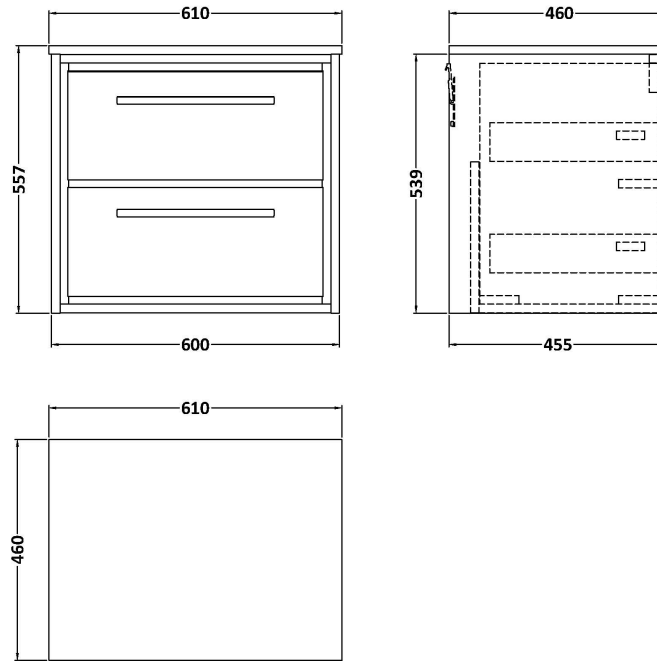

Sales Code: LIL3224CMT

Description: 600 Wh 2-Drawer Unit & Marble Top

Packaging Details

Barcode: 5056817717759

Sales Code: LOM96046

Description: 600 Marble Top (610 X 460mm)

Product Dimensions

Height (mm):	18
Width (mm):	610
Depth (mm):	460
Nett Weight (kg):	13.5

Packaging Dimensions

Height (mm):	35
Width (mm):	650
Depth (mm):	500
Gross Weight (kg):	14

Packaging Data

Box Colour:	Brown Cardboard Box
Box Qty:	1
Label Size:	100 x 50
Label Colour:	White Label
Label Qty:	1

Outer Box Dimensions (If Applicable)

Height (mm):	
Width (mm):	
Depth (mm):	
Gross Weight (kg):	
Barcode:	5056678482360

Product Details

Country of Origin:	China
Fitting Instruction:	No
CE & UKCA:	N/A
FSC Certified Materials:	Yes
Colour:	Grey
Construction Method:	Not Applicable
Construction Type:	Not Applicable
Cabinet Finish:	Not Applicable
Fascia Finish:	Natural Marble
Cabinet Thickness (mm):	
Fascia Thickness (mm):	14
Drawer Included:	Not Applicable
Drawer Type:	Not Applicable
No of Shelves:	0
Hinge Type:	Not Applicable
Hinge Included:	Not Applicable
Adjustable Legs:	Not Applicable
Fixings Included:	No
Handle Style:	Not Applicable
Waste Shroud:	Not Applicable
Handle Included:	Not Applicable
Handle Type:	Not Applicable

Sales Code: NFF3224

Description: 600 Wh 2 Drawer Unit (455 Deep)

Product Dimensions

Height (mm):	539
Width (mm):	600
Depth (mm):	455
Nett Weight (kg):	29

Packaging Dimensions

Height (mm):	577
Width (mm):	632
Depth (mm):	480
Gross Weight (kg):	29.5