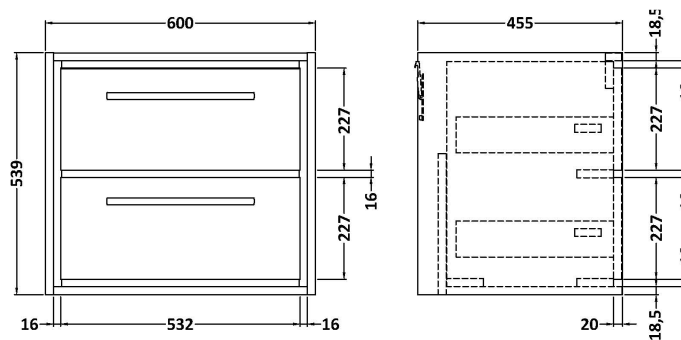

Packaging Dimensions

Height (mm):	35
Width (mm):	650
Depth (mm):	500
Gross Weight (kg):	14

Packaging Data

Box Colour:	Brown Cardboard Box
Box Qty:	1
Label Size:	100 x 50
Label Colour:	White Label
Label Qty:	1

Outer Box Dimensions (If Applicable)

Height (mm):	
Width (mm):	
Depth (mm):	
Gross Weight (kg):	
Barcode:	5056678482360

Product Details

Country of Origin:	China
Fitting Instruction:	No
CE & UKCA:	N/A
FSC Certified Materials:	Yes
Colour:	Grey
Construction Method:	Not Applicable
Construction Type:	Not Applicable
Cabinet Finish:	Not Applicable
Fascia Finish:	Natural Marble
Cabinet Thickness (mm):	
Fascia Thickness (mm):	14
Drawer Included:	Not Applicable
Drawer Type:	Not Applicable
No of Shelves:	0
Hinge Type:	Not Applicable
Hinge Included:	Not Applicable
Adjustable Legs:	Not Applicable
Fixings Included:	No
Handle Style:	Not Applicable
Waste Shroud:	Not Applicable
Handle Included:	Not Applicable
Handle Type:	Not Applicable

Sales Code: NFF3224

Description: 600 Wh 2 Drawer Unit (455 Deep)

Product Dimensions

Height (mm):	539
Width (mm):	600
Depth (mm):	455
Nett Weight (kg):	29

Packaging Dimensions

Height (mm):	577
Width (mm):	632
Depth (mm):	480
Gross Weight (kg):	29.5

Packaging Data

Box Colour:	Brown Cardboard Box - Printed
Box Qty:	0
Label Size:	0 x 0
Label Colour:	White Label
Label Qty:	2

Outer Box Dimensions (If Applicable)

Height (mm):	
Width (mm):	
Depth (mm):	
Gross Weight (kg):	
Barcode:	5056678423936