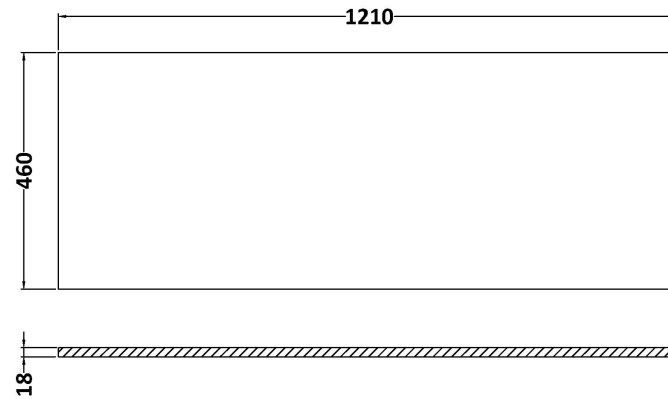

**Sales Code:** LIL3133WMT2

**Description:** 1200 Fs 4-Drawer Unit & Marble Top

**Packaging Details**

Barcode: 5056817717315

**Sales Code:** LOM11246

**Description:** 1200 Marble Top (1210 X 460mm)

**Product Dimensions**

Height (mm):	18
Width (mm):	1210
Depth (mm):	460
Nett Weight (kg):	25.5

**Packaging Dimensions**

Height (mm):	35
Width (mm):	1250
Depth (mm):	500
Gross Weight (kg):	26

**Packaging Data**

Box Colour:	Brown Cardboard Box
Box Qty:	1
Label Size:	100 x 50
Label Colour:	White Label
Label Qty:	1

**Outer Box Dimensions (If Applicable)**

Height (mm):	
Width (mm):	
Depth (mm):	
Gross Weight (kg):	
Barcode:	5056678477236

**Product Details**

Country of Origin:	China
Fitting Instruction:	No
CE & UKCA:	N/A
FSC Certified Materials:	Yes
Colour:	White
Construction Method:	Not Applicable
Construction Type:	Not Applicable
Cabinet Finish:	Not Applicable
Fascia Finish:	Natural Marble
Cabinet Thickness (mm):	
Fascia Thickness (mm):	14
Drawer Included:	Not Applicable
Drawer Type:	Not Applicable
No of Shelves:	0
Hinge Type:	Not Applicable
Hinge Included:	Not Applicable
Adjustable Legs:	Not Applicable
Fixings Included:	No
Handle Style:	Not Applicable
Waste Shroud:	Not Applicable
Handle Included:	Not Applicable
Handle Type:	Not Applicable

**Packaging Data**

Box Colour:	Brown Cardboard Box - Printed
Box Qty:	0
Label Size:	0 x 0
Label Colour:	White Label
Label Qty:	2

**Outer Box Dimensions (If Applicable)**

Height (mm):	
Width (mm):	
Depth (mm):	
Gross Weight (kg):	
Barcode:	5056678423981