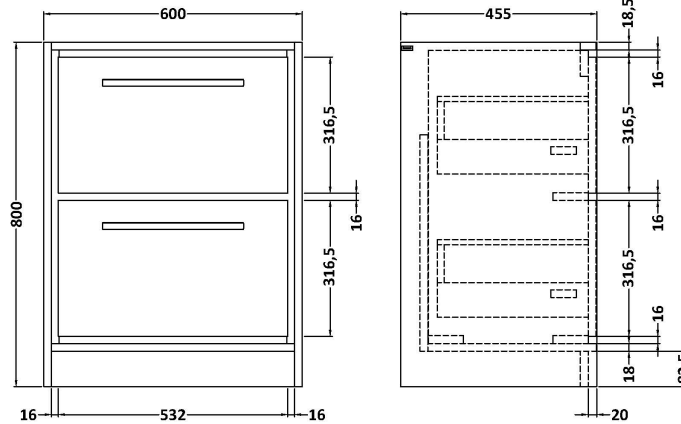

Height (mm):	18
Width (mm):	1210
Depth (mm):	460
Nett Weight (kg):	25.5

**Packaging Dimensions**

Height (mm):	35
Width (mm):	1250
Depth (mm):	500
Gross Weight (kg):	26

**Packaging Data**

Box Colour:	Brown Cardboard Box
Box Qty:	1
Label Size:	100 x 50
Label Colour:	White Label
Label Qty:	1

**Outer Box Dimensions (If Applicable)**

Height (mm):	
Width (mm):	
Depth (mm):	
Gross Weight (kg):	
Barcode:	5056678477236

**Product Details**

Country of Origin:	China
Fitting Instruction:	No
CE & UKCA:	N/A
FSC Certified Materials:	Yes
Colour:	White
Construction Method:	Not Applicable
Construction Type:	Not Applicable
Cabinet Finish:	Not Applicable
Fascia Finish:	Natural Marble
Cabinet Thickness (mm):	
Fascia Thickness (mm):	14
Drawer Included:	Not Applicable
Drawer Type:	Not Applicable
No of Shelves:	0
Hinge Type:	Not Applicable
Hinge Included:	Not Applicable
Adjustable Legs:	Not Applicable
Fixings Included:	No
Handle Style:	Not Applicable
Waste Shroud:	Not Applicable
Handle Included:	Not Applicable
Handle Type:	Not Applicable

**Sales Code:** NFF3133

**Description:** 600 Fs 2-Drawer Unit (455 Deep)

**Product Dimensions**

Height (mm):	800
Width (mm):	600
Depth (mm):	455
Nett Weight (kg):	38.5

**Packaging Dimensions**

Height (mm):	840
Width (mm):	632
Depth (mm):	480
Gross Weight (kg):	39

**Packaging Data**

Box Colour:	Brown Cardboard Box - Printed
Box Qty:	0
Label Size:	0 x 0
Label Colour:	White Label
Label Qty:	2

**Outer Box Dimensions (If Applicable)**

Height (mm):	
Width (mm):	
Depth (mm):	
Gross Weight (kg):	
Barcode:	5056678423981