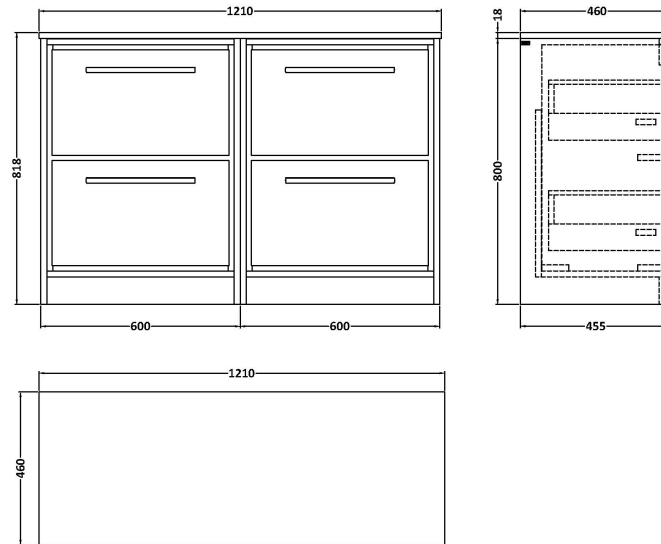

**Sales Code:** LIL3133WMT2

**Description:** 1200 Fs 4-Drawer Unit & Marble Top

**Packaging Details**

Barcode: 5056817717315

**Sales Code:** LOM11246

**Description:** 1200 Marble Top (1210 X 460mm)

**Product Dimensions**

Height (mm):	18
Width (mm):	1210
Depth (mm):	460
Nett Weight (kg):	25.5

**Packaging Dimensions**

Height (mm):	35
Width (mm):	1250
Depth (mm):	500
Gross Weight (kg):	26

**Packaging Data**

Box Colour:	Brown Cardboard Box
Box Qty:	1
Label Size:	100 x 50
Label Colour:	White Label
Label Qty:	1

**Outer Box Dimensions (If Applicable)**

Height (mm):	
Width (mm):	
Depth (mm):	
Gross Weight (kg):	
Barcode:	5056678477236

**Product Details**

Country of Origin:	China
Fitting Instruction:	No
CE & UKCA:	N/A
FSC Certified Materials:	Yes
Colour:	White
Construction Method:	Not Applicable
Construction Type:	Not Applicable
Cabinet Finish:	Not Applicable
Fascia Finish:	Natural Marble
Cabinet Thickness (mm):	
Fascia Thickness (mm):	14
Drawer Included:	Not Applicable
Drawer Type:	Not Applicable
No of Shelves:	0
Hinge Type:	Not Applicable
Hinge Included:	Not Applicable
Adjustable Legs:	Not Applicable
Fixings Included:	No
Handle Style:	Not Applicable
Waste Shroud:	Not Applicable
Handle Included:	Not Applicable
Handle Type:	Not Applicable

**Sales Code:** NFF3133

**Description:** 600 Fs 2-Drawer Unit (455 Deep)

**Product Dimensions**

Height (mm):	800
Width (mm):	600
Depth (mm):	455
Nett Weight (kg):	38.5

**Packaging Dimensions**

Height (mm):	840
Width (mm):	632
Depth (mm):	480
Gross Weight (kg):	39