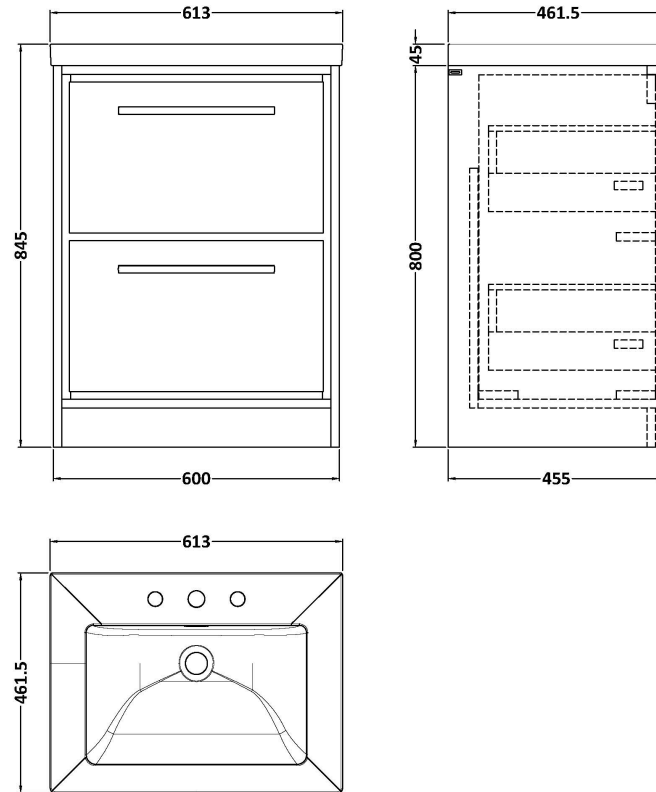

Sales Code: LIL2333M

Description: 600 Fs 2-Drawer Unit Contemp Basin 3Th

Packaging Details

Barcode: 5056817718466

Sales Code: CBM633

Description: 600 X 460 Contemporary Basin 3Th

Product Dimensions

Height (mm):	45
Width (mm):	613
Depth (mm):	461
Nett Weight (kg):	17

Packaging Dimensions

Height (mm):	490
Width (mm):	650
Depth (mm):	220
Gross Weight (kg):	17.3

Packaging Data

Box Colour:	Brown Cardboard Box - Printed
Box Qty:	1
Label Size:	100 x 50
Label Colour:	White Label
Label Qty:	2

Outer Box Dimensions (If Applicable)

Height (mm):	
Width (mm):	
Depth (mm):	
Gross Weight (kg):	
Barcode:	5056678485248

Product Details

Country of Origin:	Utd.Arab.Emir.	
Fitting Instruction:	No	
Certification: CE & UKCA:	No	WRAS: N/A WRAS No: N/A
Product Material:	Fireclay	
Fixing Supplied:	No	

Product Dimensions

Height (mm):	800
Width (mm):	600
Depth (mm):	455
Nett Weight (kg):	38.5

Packaging Dimensions

Height (mm):	840
Width (mm):	632
Depth (mm):	480
Gross Weight (kg):	39

Packaging Data

Box Colour:	Brown Cardboard Box - Printed
Box Qty:	0
Label Size:	0 x 0
Label Colour:	White Label
Label Qty:	2