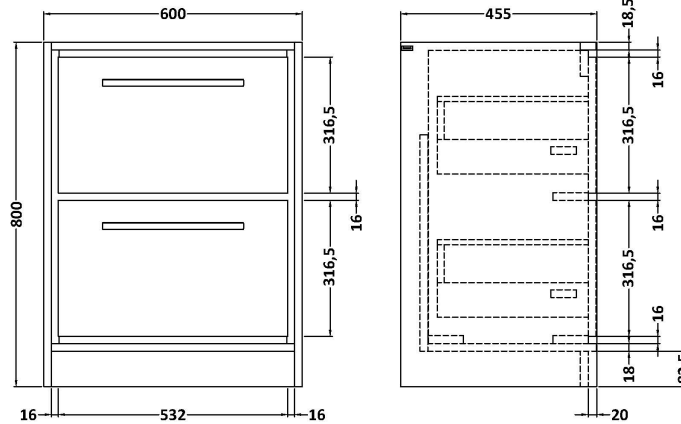

Packaging Dimensions

Height (mm):	490
Width (mm):	650
Depth (mm):	220
Gross Weight (kg):	17.3

Packaging Data

Box Colour:	Brown Cardboard Box - Printed
Box Qty:	1
Label Size:	100 x 50
Label Colour:	White Label
Label Qty:	2

Outer Box Dimensions (If Applicable)

Height (mm):	
Width (mm):	
Depth (mm):	
Gross Weight (kg):	
Barcode:	5056678485248

Product Details

Country of Origin:	Utd.Arab.Emir.	
Fitting Instruction:	No	
Certification: CE & UKCA:	No	WRAS: N/A WRAS No: N/A
Product Material:	Fireclay	
Fixing Supplied:	No	

Basins: Tap Hole: Three Tapholes Chain Stay Hole: No
Template: Not Required Waste Type Req: Slotted
Overflow Inc: Yes Overflow Cover: Yes
Inner Bowl Depth (mm): 135 mm

Sales Code: NFF2333

Description: 600 Fs 2-Drawer Unit (455 Deep)

Product Dimensions

Height (mm):	800
Width (mm):	600
Depth (mm):	455
Nett Weight (kg):	38.5

Packaging Dimensions

Height (mm):	840
Width (mm):	632
Depth (mm):	480
Gross Weight (kg):	39

Packaging Data

Box Colour:	Brown Cardboard Box - Printed
Box Qty:	0
Label Size:	0 x 0
Label Colour:	White Label
Label Qty:	2