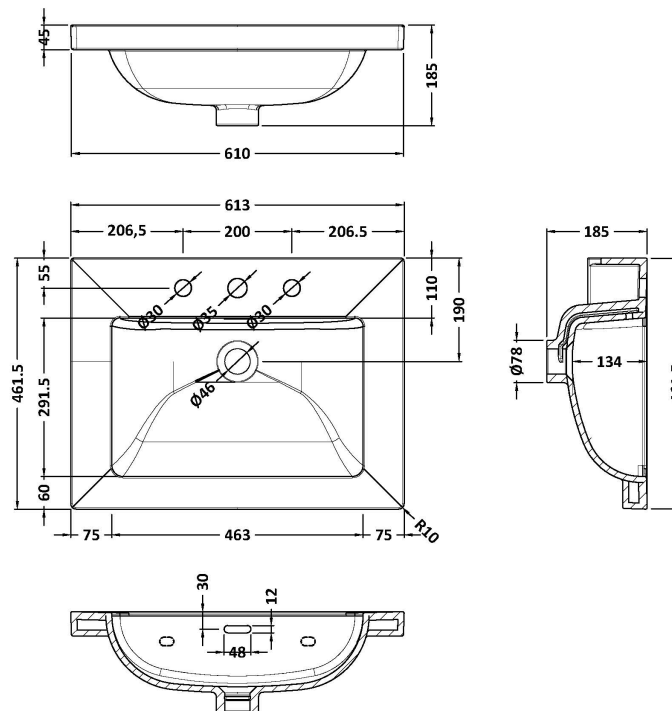

Sales Code: LIL2333M

Description: 600 Fs 2-Drawer Unit Contemp Basin 3Th

Packaging Details

Barcode: 5056817718466

Sales Code: CBM633

Description: 600 X 460 Contemporary Basin 3Th

Product Dimensions

Height (mm):	45
Width (mm):	613
Depth (mm):	461
Nett Weight (kg):	17

Packaging Dimensions

Height (mm):	490
Width (mm):	650
Depth (mm):	220
Gross Weight (kg):	17.3

Packaging Data

Box Colour:	Brown Cardboard Box - Printed
Box Qty:	1
Label Size:	100 x 50
Label Colour:	White Label
Label Qty:	2

Outer Box Dimensions (If Applicable)

Height (mm):	
Width (mm):	
Depth (mm):	
Gross Weight (kg):	
Barcode:	5056678485248

Product Details

Country of Origin:	Utd.Arab.Emir.	
Fitting Instruction:	No	
Certification: CE & UKCA:	No	WRAS: N/A WRAS No: N/A
Product Material:	Fireclay	
Fixing Supplied:	No	

Basins: Tap Hole: Three Tapholes Chain Stay Hole: No
Template: Not Required Waste Type Req: Slotted
Overflow Inc: Yes Overflow Cover: Yes
Inner Bowl Depth (mm): 135 mm

Sales Code: NFF2333

Description: 600 Fs 2-Drawer Unit (455 Deep)