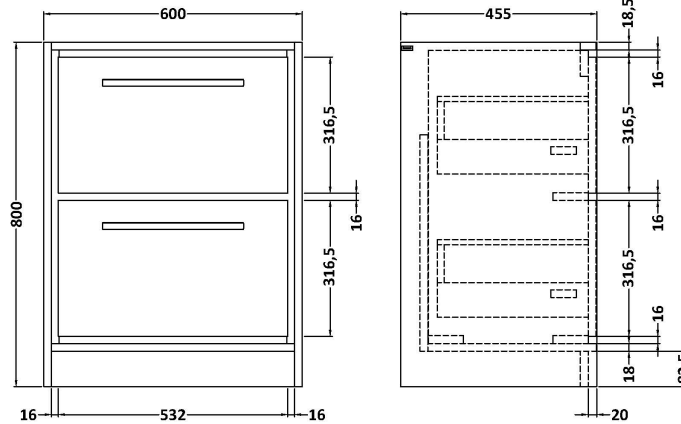

### Packaging Details

Barcode: 5056817720162

Sales Code: LSM234

Description: 1200 Double Bowl Marble Top 1Th

**Product Dimensions**

Height (mm):	62
Width (mm):	1220
Depth (mm):	470
Nett Weight (kg):	27.5

**Packaging Dimensions**

Height (mm):	310
Width (mm):	1300
Depth (mm):	550
Gross Weight (kg):	28

**Packaging Data**

Box Colour:	White Cardboard Box
Box Qty:	1
Label Size:	100 x 50
Label Colour:	White Label
Label Qty:	2

**Outer Box Dimensions (If Applicable)**

Height (mm):	
Width (mm):	
Depth (mm):	
Gross Weight (kg):	
Barcode:	5056462656045

**Product Details**

Country of Origin:	China
Fitting Instruction:	No
Certification: CE & UKCA:	N/A WRAS: N/A WRAS No: N/A
Product Material:	Vitreous China, Natural Marble
Fixing Supplied:	No

**Sales Code:** NFF3133

**Description:** 600 Fs 2-Drawer Unit (455 Deep)

**Product Dimensions**

Height (mm):	800
Width (mm):	600
Depth (mm):	455
Nett Weight (kg):	38.5

**Packaging Dimensions**

Height (mm):	840
Width (mm):	632
Depth (mm):	480
Gross Weight (kg):	39