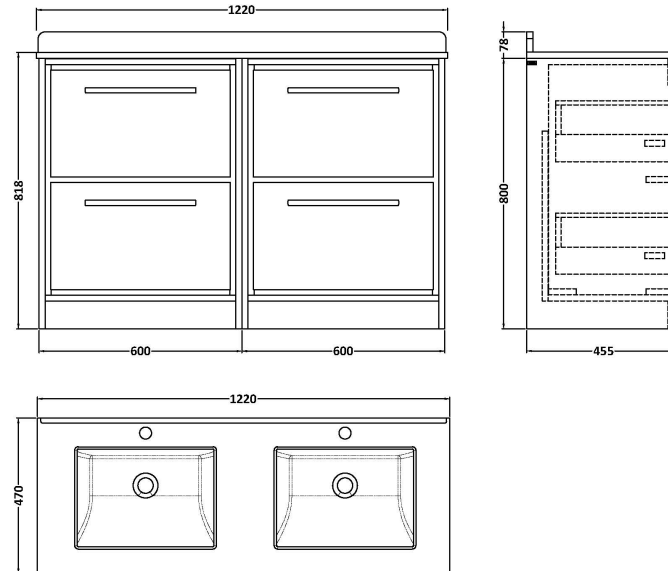

Sales Code: LIL3133WS2

Description: 1200 Fs 4-Drawer Unit & Marble Worktop W

### Packaging Details

Barcode: 5056817720162

Sales Code: LSM234

Description: 1200 Double Bowl Marble Top 1Th

**Product Dimensions**

Height (mm):	62
Width (mm):	1220
Depth (mm):	470
Nett Weight (kg):	27.5

**Packaging Dimensions**

Height (mm):	310
Width (mm):	1300
Depth (mm):	550
Gross Weight (kg):	28

**Packaging Data**

Box Colour:	White Cardboard Box
Box Qty:	1
Label Size:	100 x 50
Label Colour:	White Label
Label Qty:	2

**Outer Box Dimensions (If Applicable)**

Height (mm):	
Width (mm):	
Depth (mm):	
Gross Weight (kg):	
Barcode:	5056462656045

**Product Details**

Country of Origin:	China
Fitting Instruction:	No
Certification: CE & UKCA:	N/A WRAS: N/A WRAS No: N/A
Product Material:	Vitreous China, Natural Marble
Fixing Supplied:	No