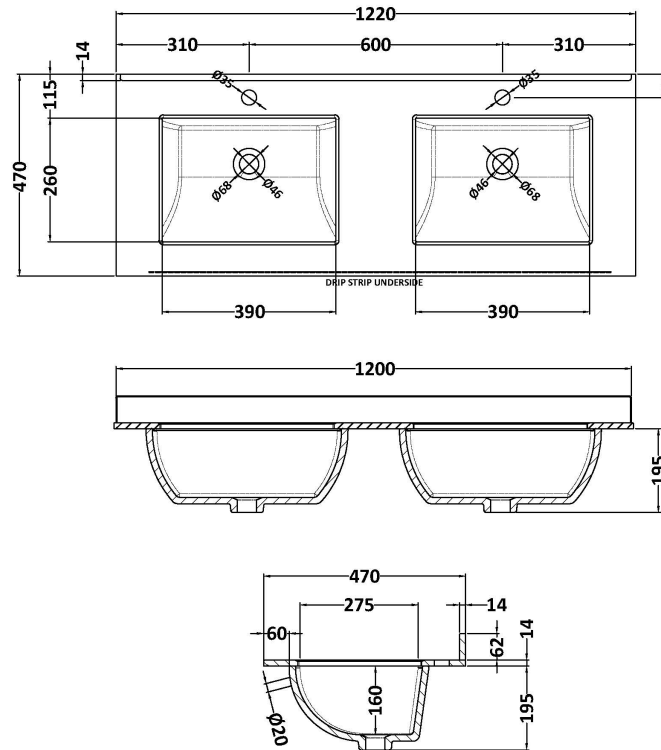

### Packaging Details

Barcode: 5056817720162

Sales Code: LSM234

Description: 1200 Double Bowl Marble Top 1Th

**Product Dimensions**

Height (mm):	62
Width (mm):	1220
Depth (mm):	470
Nett Weight (kg):	27.5

**Packaging Dimensions**

Height (mm):	310
Width (mm):	1300
Depth (mm):	550
Gross Weight (kg):	28

**Packaging Data**

Box Colour:	White Cardboard Box
Box Qty:	1
Label Size:	100 x 50
Label Colour:	White Label
Label Qty:	2

**Outer Box Dimensions (If Applicable)**

Height (mm):	
Width (mm):	
Depth (mm):	
Gross Weight (kg):	
Barcode:	5056462656045

**Product Details**

Country of Origin:	China
Fitting Instruction:	No
Certification: CE & UKCA:	N/A WRAS: N/A WRAS No: N/A
Product Material:	Vitreous China, Natural Marble
Fixing Supplied:	No

**Sales Code:** NFF3133

**Description:** 600 Fs 2-Drawer Unit (455 Deep)

**Product Dimensions**

Height (mm):	800
Width (mm):	600
Depth (mm):	455
Nett Weight (kg):	38.5

**Packaging Dimensions**

Height (mm):	840
Width (mm):	632
Depth (mm):	480
Gross Weight (kg):	39