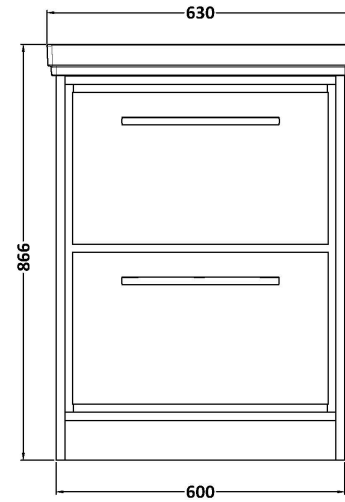

Sales Code: LIL3133B

Description: 600 Fs 2-Drawer Unit Classique Basin 3Th

Packaging Details

Barcode: 5056678413920

Sales Code: CBM533

Description: 600 Classique Basin 3Th

Product Dimensions

Height (mm):	66
Width (mm):	630
Depth (mm):	471
Nett Weight (kg):	17

Packaging Dimensions

Height (mm):	490
Width (mm):	650
Depth (mm):	220
Gross Weight (kg):	17

Packaging Data

Box Colour:	Brown Cardboard Box - Printed
Box Qty:	1
Label Size:	100 x 50
Label Colour:	White Label
Label Qty:	2

Outer Box Dimensions (If Applicable)

Height (mm):	
Width (mm):	
Depth (mm):	
Gross Weight (kg):	
Barcode:	5056462643663

Product Details

Country of Origin:	Utd.Arab.Emir.
Fitting Instruction:	No
Certification: CE & UKCA: No	WRAS: N/A WRAS No: N/A
Product Material:	Fireclay
Fixing Supplied:	No

Product Dimensions

Height (mm):	800
Width (mm):	600
Depth (mm):	455
Nett Weight (kg):	38.5

Packaging Dimensions

Height (mm):	840
Width (mm):	632
Depth (mm):	480
Gross Weight (kg):	39

Packaging Data

Box Colour:	Brown Cardboard Box - Printed
Box Qty:	0
Label Size:	0 x 0
Label Colour:	White Label
Label Qty:	2