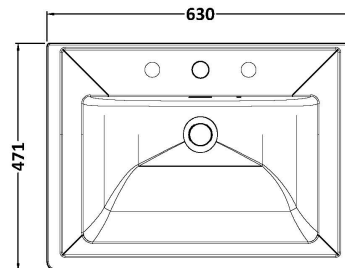

Sales Code: LIL3133B

Description: 600 Fs 2-Drawer Unit Classique Basin 3Th

Packaging Details

Barcode: 5056678413920

Sales Code: CBM533

Description: 600 Classique Basin 3Th

Product Dimensions

Height (mm):	66
Width (mm):	630
Depth (mm):	471
Nett Weight (kg):	17

Packaging Dimensions

Height (mm):	490
Width (mm):	650
Depth (mm):	220
Gross Weight (kg):	17

Packaging Data

Box Colour:	Brown Cardboard Box - Printed
Box Qty:	1
Label Size:	100 x 50
Label Colour:	White Label
Label Qty:	2

Outer Box Dimensions (If Applicable)

Height (mm):	
Width (mm):	
Depth (mm):	
Gross Weight (kg):	
Barcode:	5056462643663

Product Details

Country of Origin:	Utd.Arab.Emir.
Fitting Instruction:	No
Certification: CE & UKCA: No	WRAS: N/A WRAS No: N/A
Product Material:	Fireclay
Fixing Supplied:	No

Product Dimensions

Height (mm):	800
Width (mm):	600
Depth (mm):	455
Nett Weight (kg):	38.5

Packaging Dimensions

Height (mm):	840
Width (mm):	632
Depth (mm):	480
Gross Weight (kg):	39

Packaging Data

Box Colour:	Brown Cardboard Box - Printed
Box Qty:	0
Label Size:	0 x 0
Label Colour:	White Label
Label Qty:	2