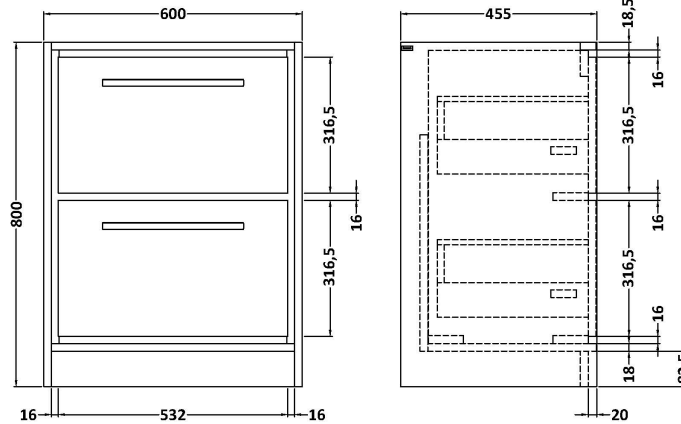

Packaging Dimensions

Height (mm):	490
Width (mm):	650
Depth (mm):	220
Gross Weight (kg):	17

Packaging Data

Box Colour:	Brown Cardboard Box - Printed
Box Qty:	1
Label Size:	100 x 50
Label Colour:	White Label
Label Qty:	2

Outer Box Dimensions (If Applicable)

Height (mm):	
Width (mm):	
Depth (mm):	
Gross Weight (kg):	
Barcode:	5056462643663

Product Details

Country of Origin:	Utd.Arab.Emir.
Fitting Instruction:	No
Certification: CE & UKCA: No	WRAS: N/A WRAS No: N/A
Product Material:	Fireclay
Fixing Supplied:	No

Basins: Tap Hole: Three Tapholes Chain Stay Hole: No
 Template: Not Required Waste Type Req: Slotted
 Overflow Inc: Yes Overflow Cover: Yes
 Inner Bowl Depth (mm): 135 mm

Sales Code: NFF3133

Description: 600 Fs 2-Drawer Unit (455 Deep)

Product Dimensions

Height (mm):	800
Width (mm):	600
Depth (mm):	455
Nett Weight (kg):	38.5

Packaging Dimensions

Height (mm):	840
Width (mm):	632
Depth (mm):	480
Gross Weight (kg):	39

Packaging Data

Box Colour:	Brown Cardboard Box - Printed
Box Qty:	0
Label Size:	0 x 0
Label Colour:	White Label
Label Qty:	2