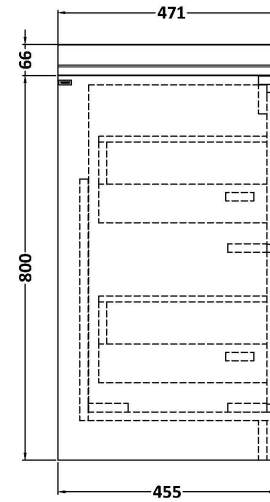

Sales Code: LIL3133B

Description: 600 Fs 2-Drawer Unit Classique Basin 3Th

Packaging Details

Barcode: 5056678413920

Sales Code: CBM533

Description: 600 Classique Basin 3Th

Product Dimensions

Height (mm):	66
Width (mm):	630
Depth (mm):	471
Nett Weight (kg):	17

Packaging Dimensions

Height (mm):	490
Width (mm):	650
Depth (mm):	220
Gross Weight (kg):	17

Packaging Data

Box Colour:	Brown Cardboard Box - Printed
Box Qty:	1
Label Size:	100 x 50
Label Colour:	White Label
Label Qty:	2

Outer Box Dimensions (If Applicable)

Height (mm):	
Width (mm):	
Depth (mm):	
Gross Weight (kg):	
Barcode:	5056462643663

Product Details

Country of Origin:	Utd.Arab.Emir.
Fitting Instruction:	No
Certification: CE & UKCA: No	WRAS: N/A WRAS No: N/A
Product Material:	Fireclay
Fixing Supplied:	No

Product Dimensions

Height (mm):	800
Width (mm):	600
Depth (mm):	455
Nett Weight (kg):	38.5

Packaging Dimensions

Height (mm):	840
Width (mm):	632
Depth (mm):	480
Gross Weight (kg):	39

Packaging Data

Box Colour:	Brown Cardboard Box - Printed
Box Qty:	0
Label Size:	0 x 0
Label Colour:	White Label
Label Qty:	2