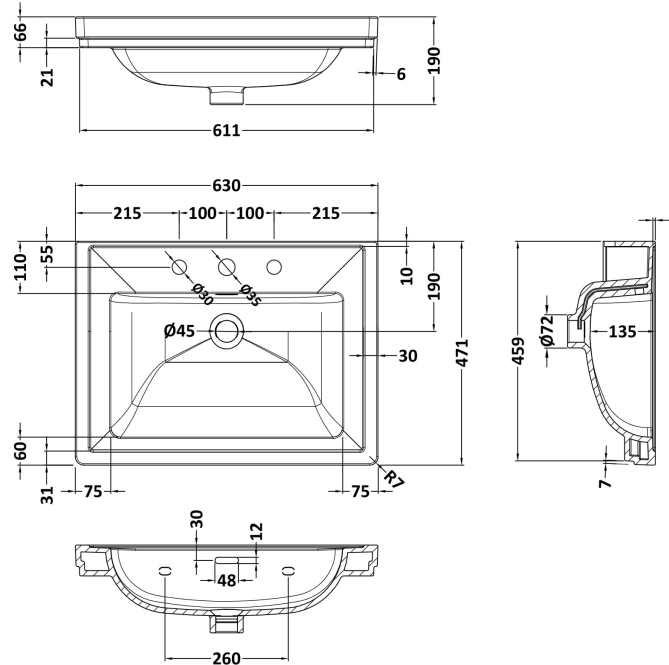

Sales Code: LIL3133B

Description: 600 Fs 2-Drawer Unit Classique Basin 3Th

Packaging Details

Barcode: 5056678413920

Sales Code: CBM533

Description: 600 Classique Basin 3Th

Product Dimensions

Height (mm):	66
Width (mm):	630
Depth (mm):	471
Nett Weight (kg):	17

Packaging Dimensions

Height (mm):	490
Width (mm):	650
Depth (mm):	220
Gross Weight (kg):	17

Packaging Data

Box Colour:	Brown Cardboard Box - Printed
Box Qty:	1
Label Size:	100 x 50
Label Colour:	White Label
Label Qty:	2

Outer Box Dimensions (If Applicable)

Height (mm):	
Width (mm):	
Depth (mm):	
Gross Weight (kg):	
Barcode:	5056462643663

Product Details

Country of Origin:	Utd.Arab.Emir.
Fitting Instruction:	No
Certification: CE & UKCA: No	WRAS: N/A WRAS No: N/A
Product Material:	Fireclay
Fixing Supplied:	No

Basins: Tap Hole: Three Tapholes Chain Stay Hole: No
 Template: Not Required Waste Type Req: Slotted
 Overflow Inc: Yes Overflow Cover: Yes
 Inner Bowl Depth (mm): 135 mm

Sales Code: NFF3133

Description: 600 Fs 2-Drawer Unit (455 Deep)